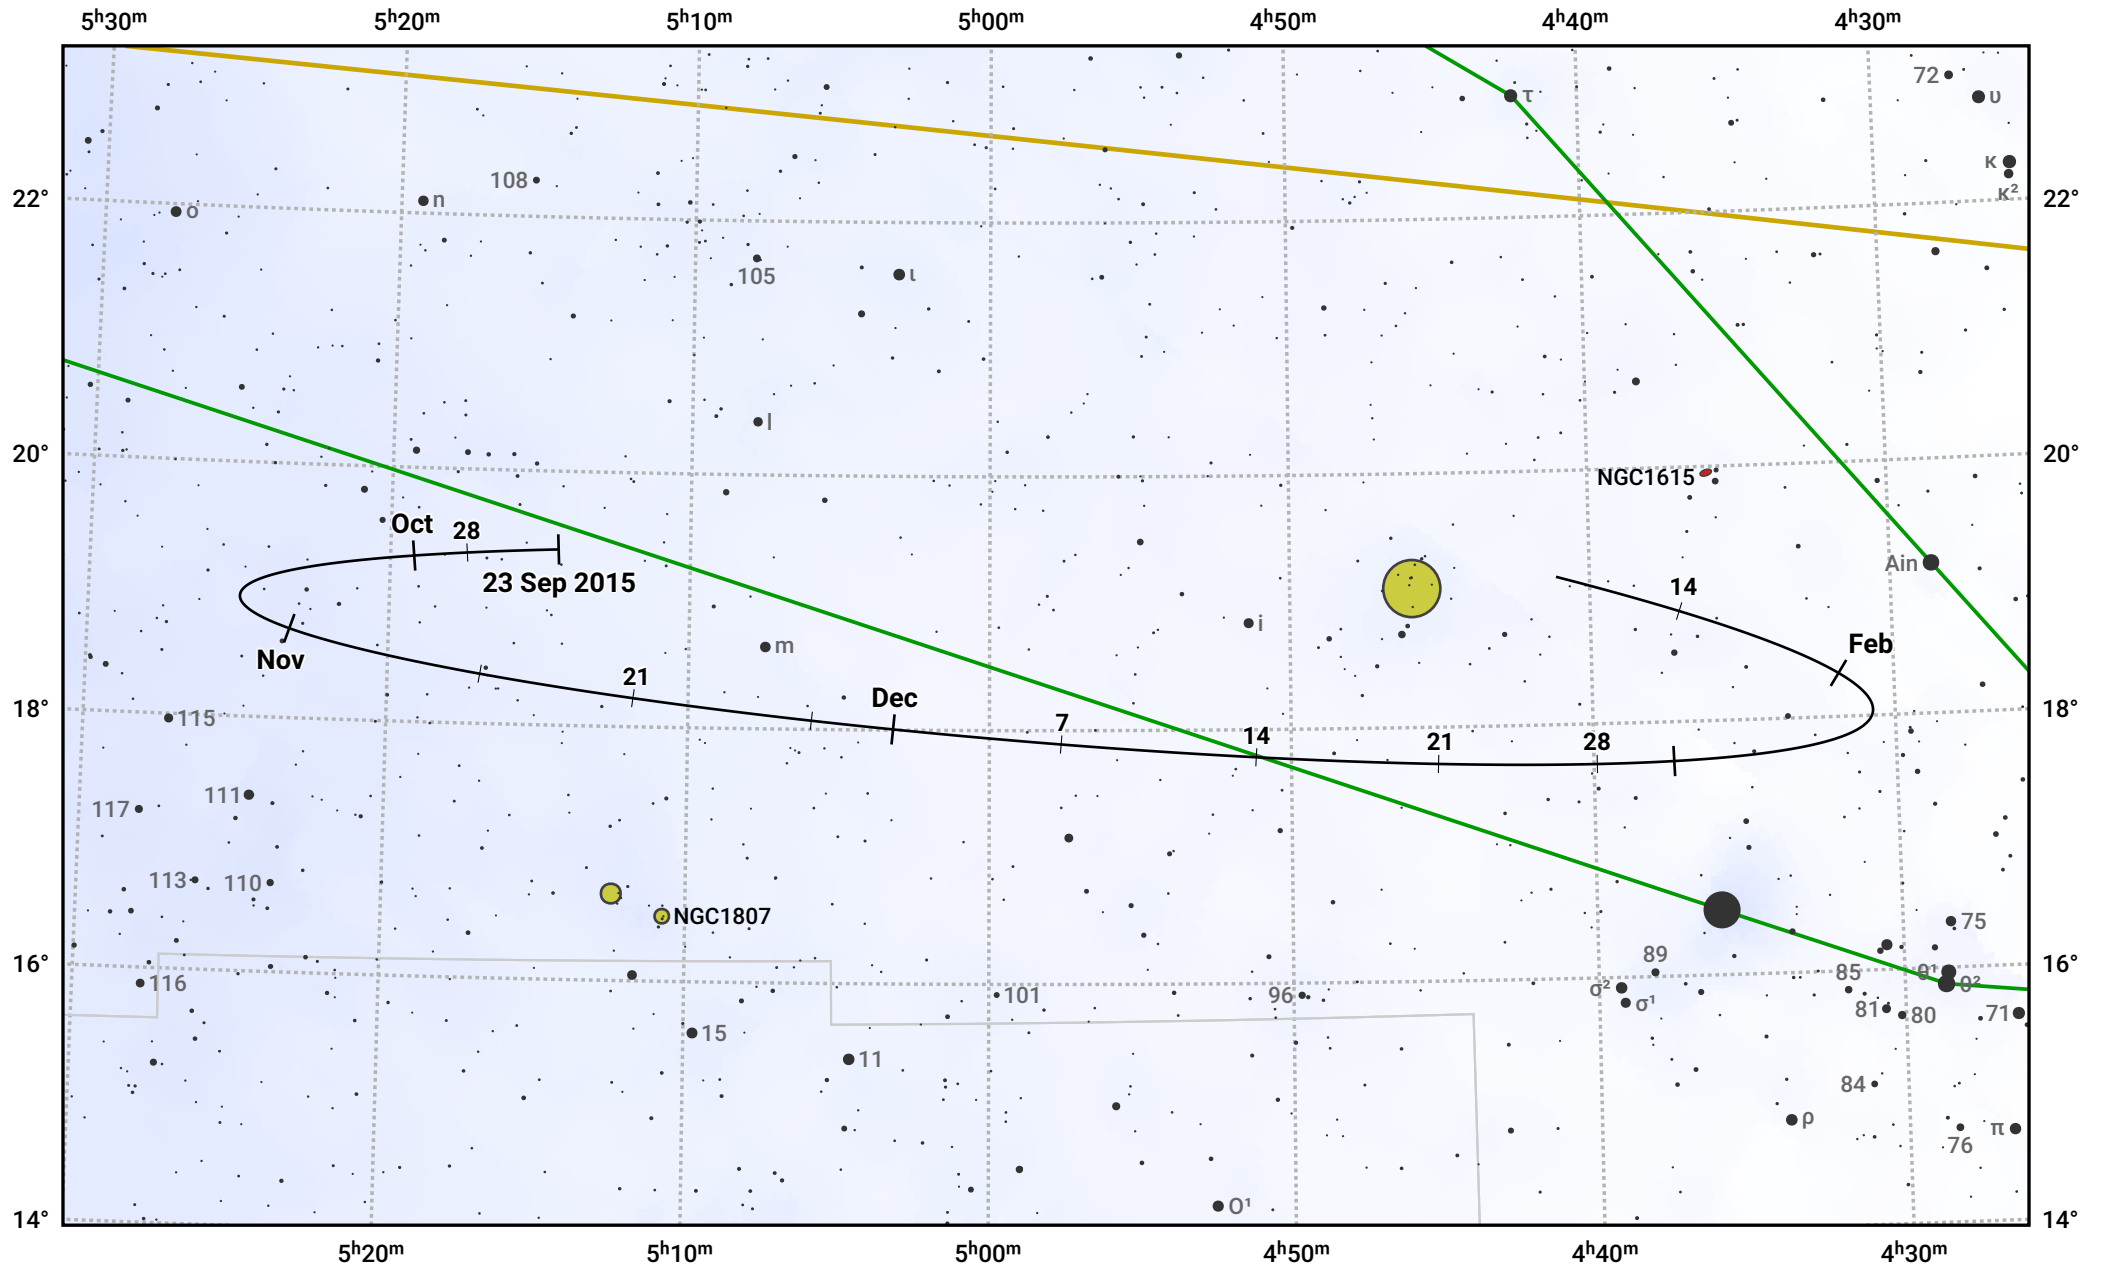

# The path of Asteroid 16 Psyche around opposition on 7 Dec 2015

© Dominic Ford 2011–2024. Date markers placed at midnight UTC. Downloaded from <https://in-the-sky.org>

Magnitude scale: 10.0 9.0 8.0 7.0 6.0 5.0 4.0 3.0 2.0 1.0 0.0

— Ecliptic Plane

● Galaxy    ■ Bright nebula    ● Open cluster    ⊕ Globular cluster

Date	Mag
2015 Oct 1	11.0
2015 Nov 1	10.4
2015 Nov 19	10.1
2015 Dec 1	9.8
2016 Jan 1	10.3
2016 Feb 1	11.0
2016 Feb 5	11.1