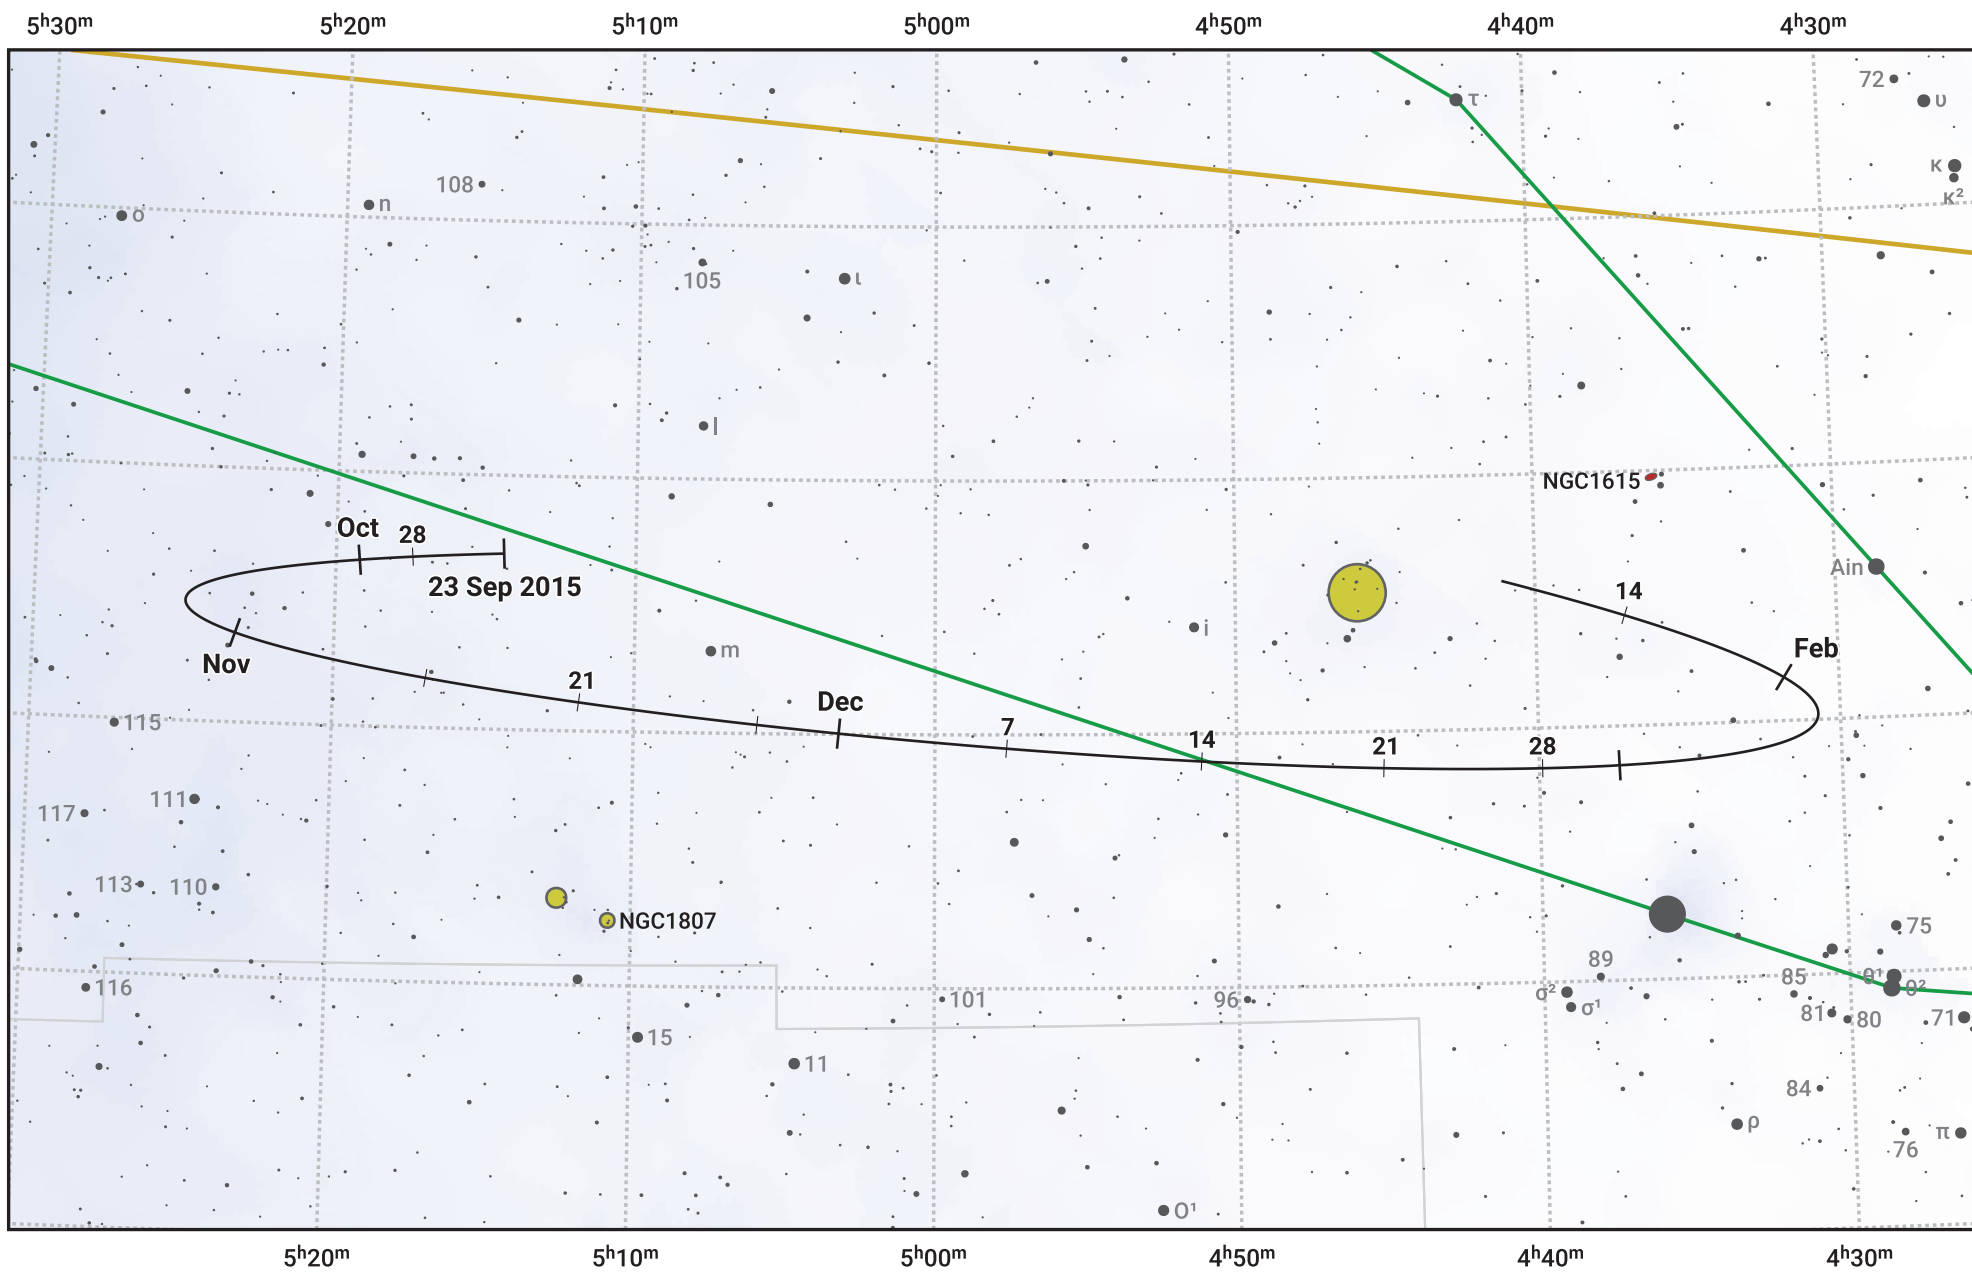

The path of Asteroid 16 Psyche around opposition on 7 Dec 2015

© Dominic Ford 2011–2024. Date markers placed at midnight UTC. Downloaded from <https://in-the-sky.org>

Magnitude scale: 10.0 9.0 8.0 7.0 6.0 5.0 4.0 3.0 2.0 1.0 0.0

— Ecliptic Plane

- Galaxy
- Bright nebula
- Open cluster
- ⊕ Globular cluster

Date	Mag
2015 Oct 1	11.0
2015 Nov 1	10.4
2015 Nov 19	10.1
2015 Dec 1	9.8
2016 Jan 1	10.3
2016 Feb 1	11.0
2016 Feb 5	11.1