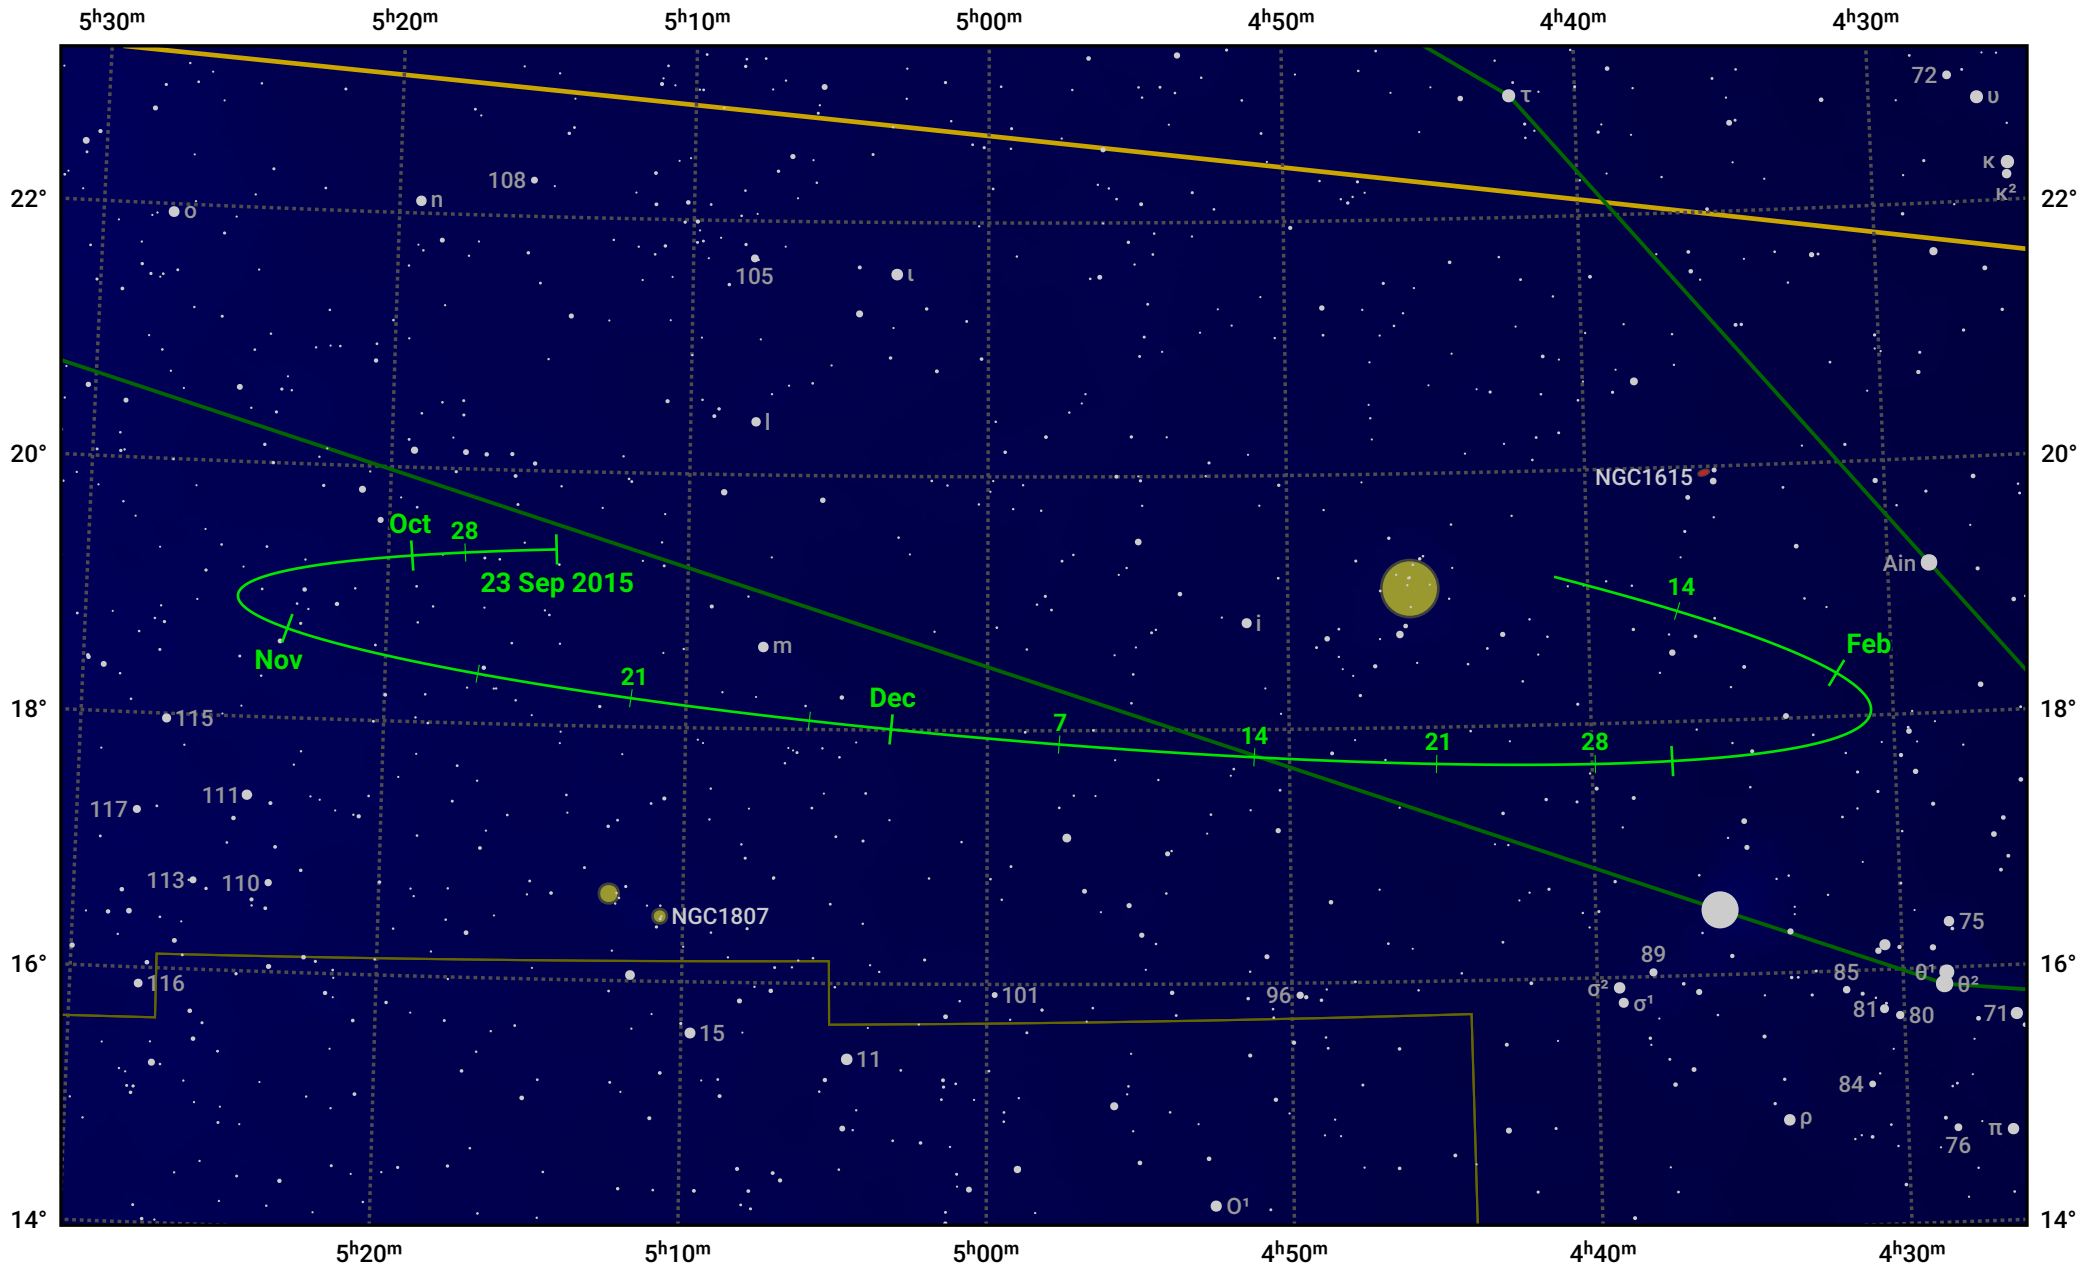

# The path of Asteroid 16 Psyche around opposition on 7 Dec 2015

© Dominic Ford 2011–2024. Date markers placed at midnight UTC. Downloaded from <https://in-the-sky.org>

Magnitude scale: 10.0 9.0 8.0 7.0 6.0 5.0 4.0 3.0 2.0 1.0 0.0

— Ecliptic Plane

Galaxy    Bright nebula    Open cluster    Globular cluster

Date	Mag
2015 Oct 1	11.0
2015 Nov 1	10.4
2015 Nov 19	10.1
2015 Dec 1	9.8
2016 Jan 1	10.3
2016 Feb 1	11.0
2016 Feb 5	11.1