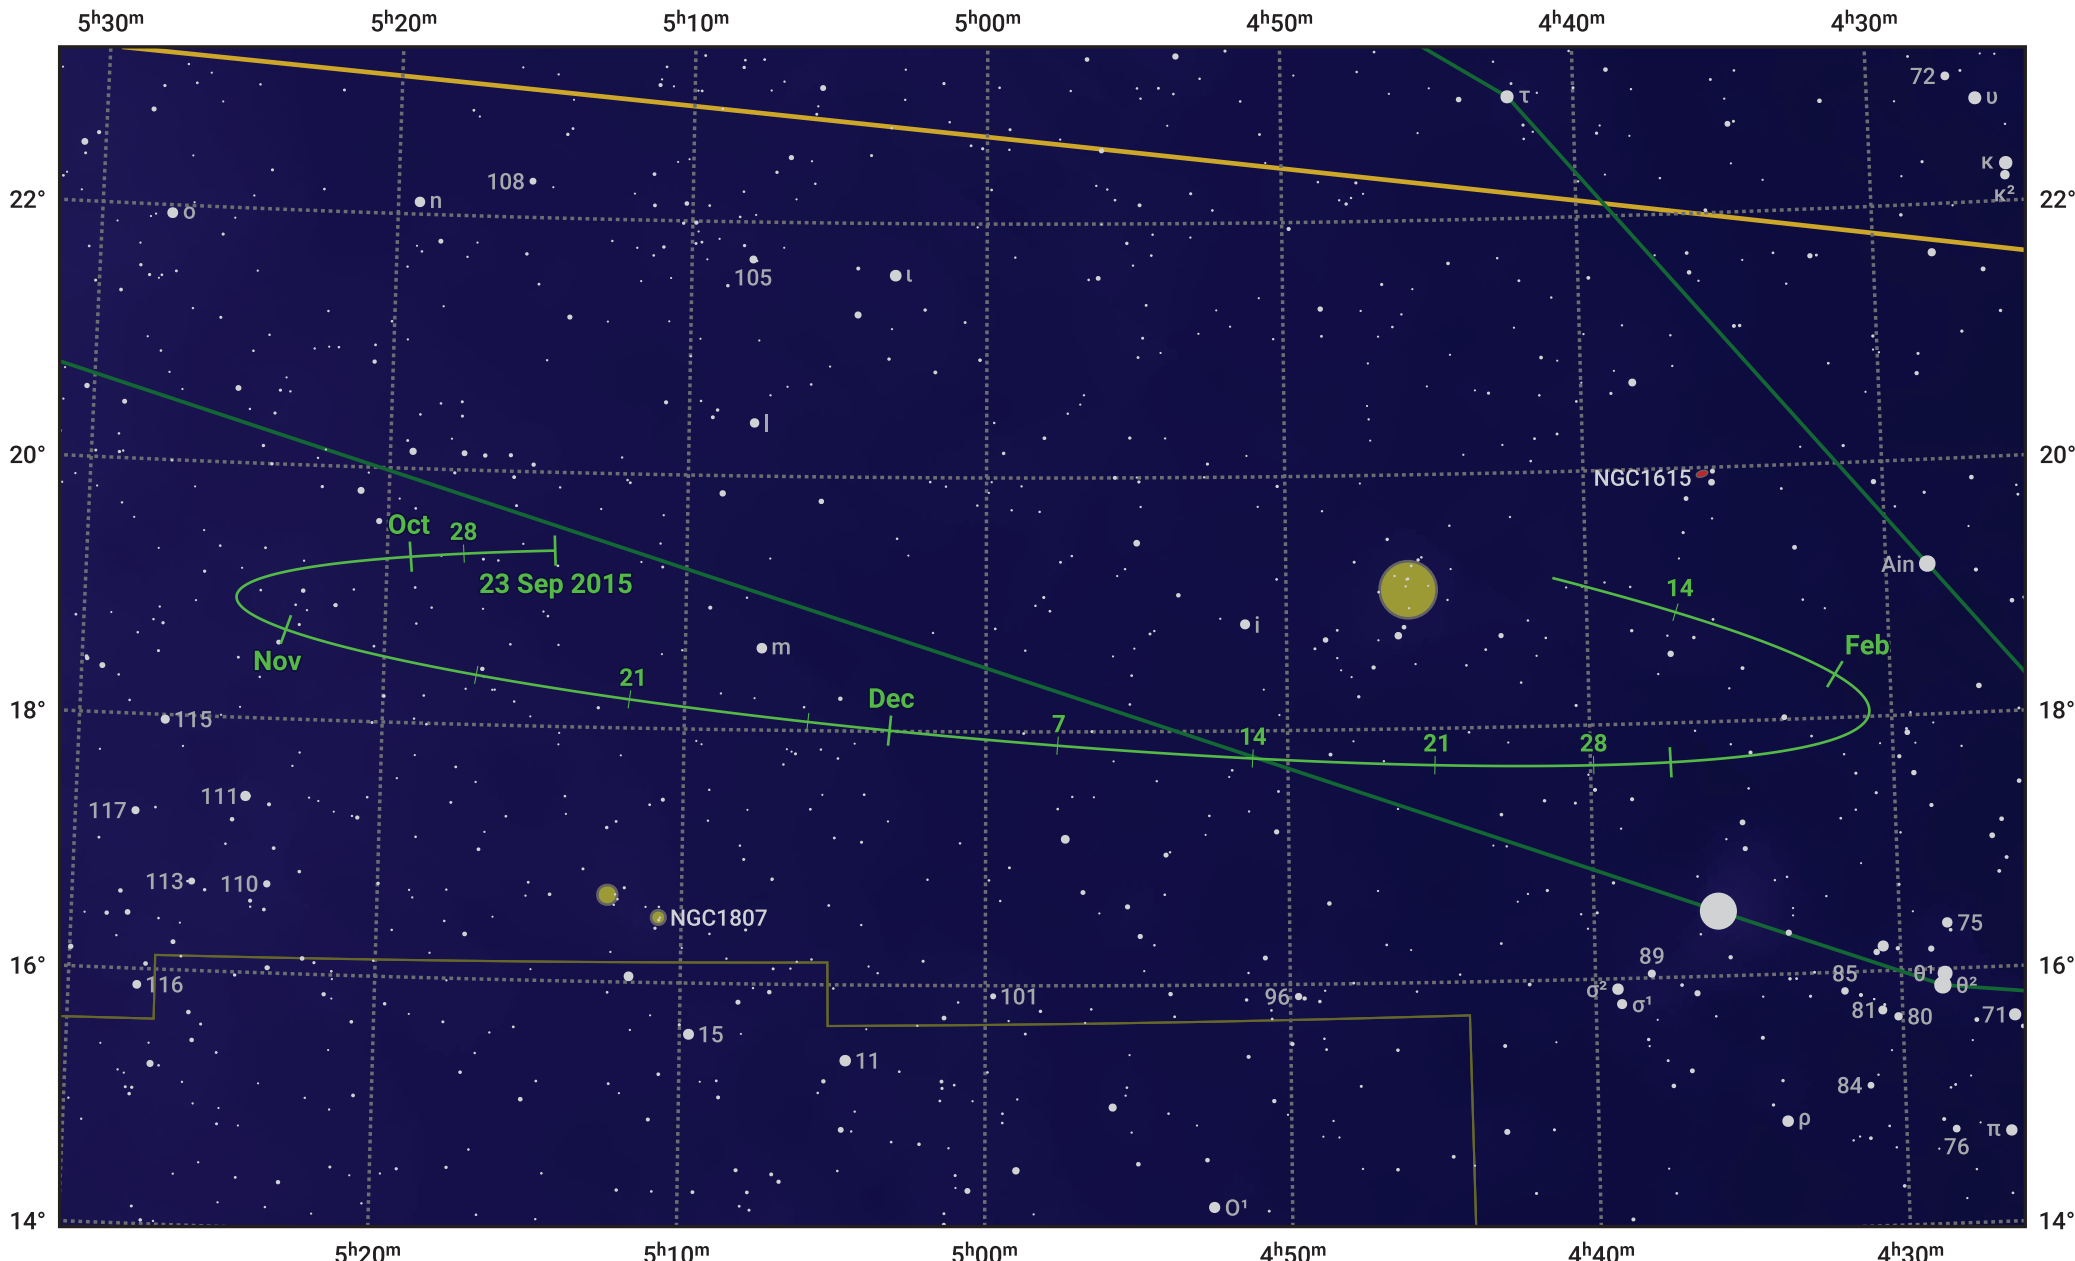

The path of Asteroid 16 Psyche around opposition on 7 Dec 2015

© Dominic Ford 2011–2024. Date markers placed at midnight UTC. Downloaded from <https://in-the-sky.org>

Magnitude scale: 10.0 9.0 8.0 7.0 6.0 5.0 4.0 3.0 2.0 1.0 0.0

— Ecliptic Plane

- Galaxy
- Bright nebula
- Open cluster
- ⊕ Globular cluster

Date	Mag
2015 Oct 1	11.0
2015 Nov 1	10.4
2015 Nov 19	10.1
2015 Dec 1	9.8
2016 Jan 1	10.3
2016 Feb 1	11.0
2016 Feb 5	11.1