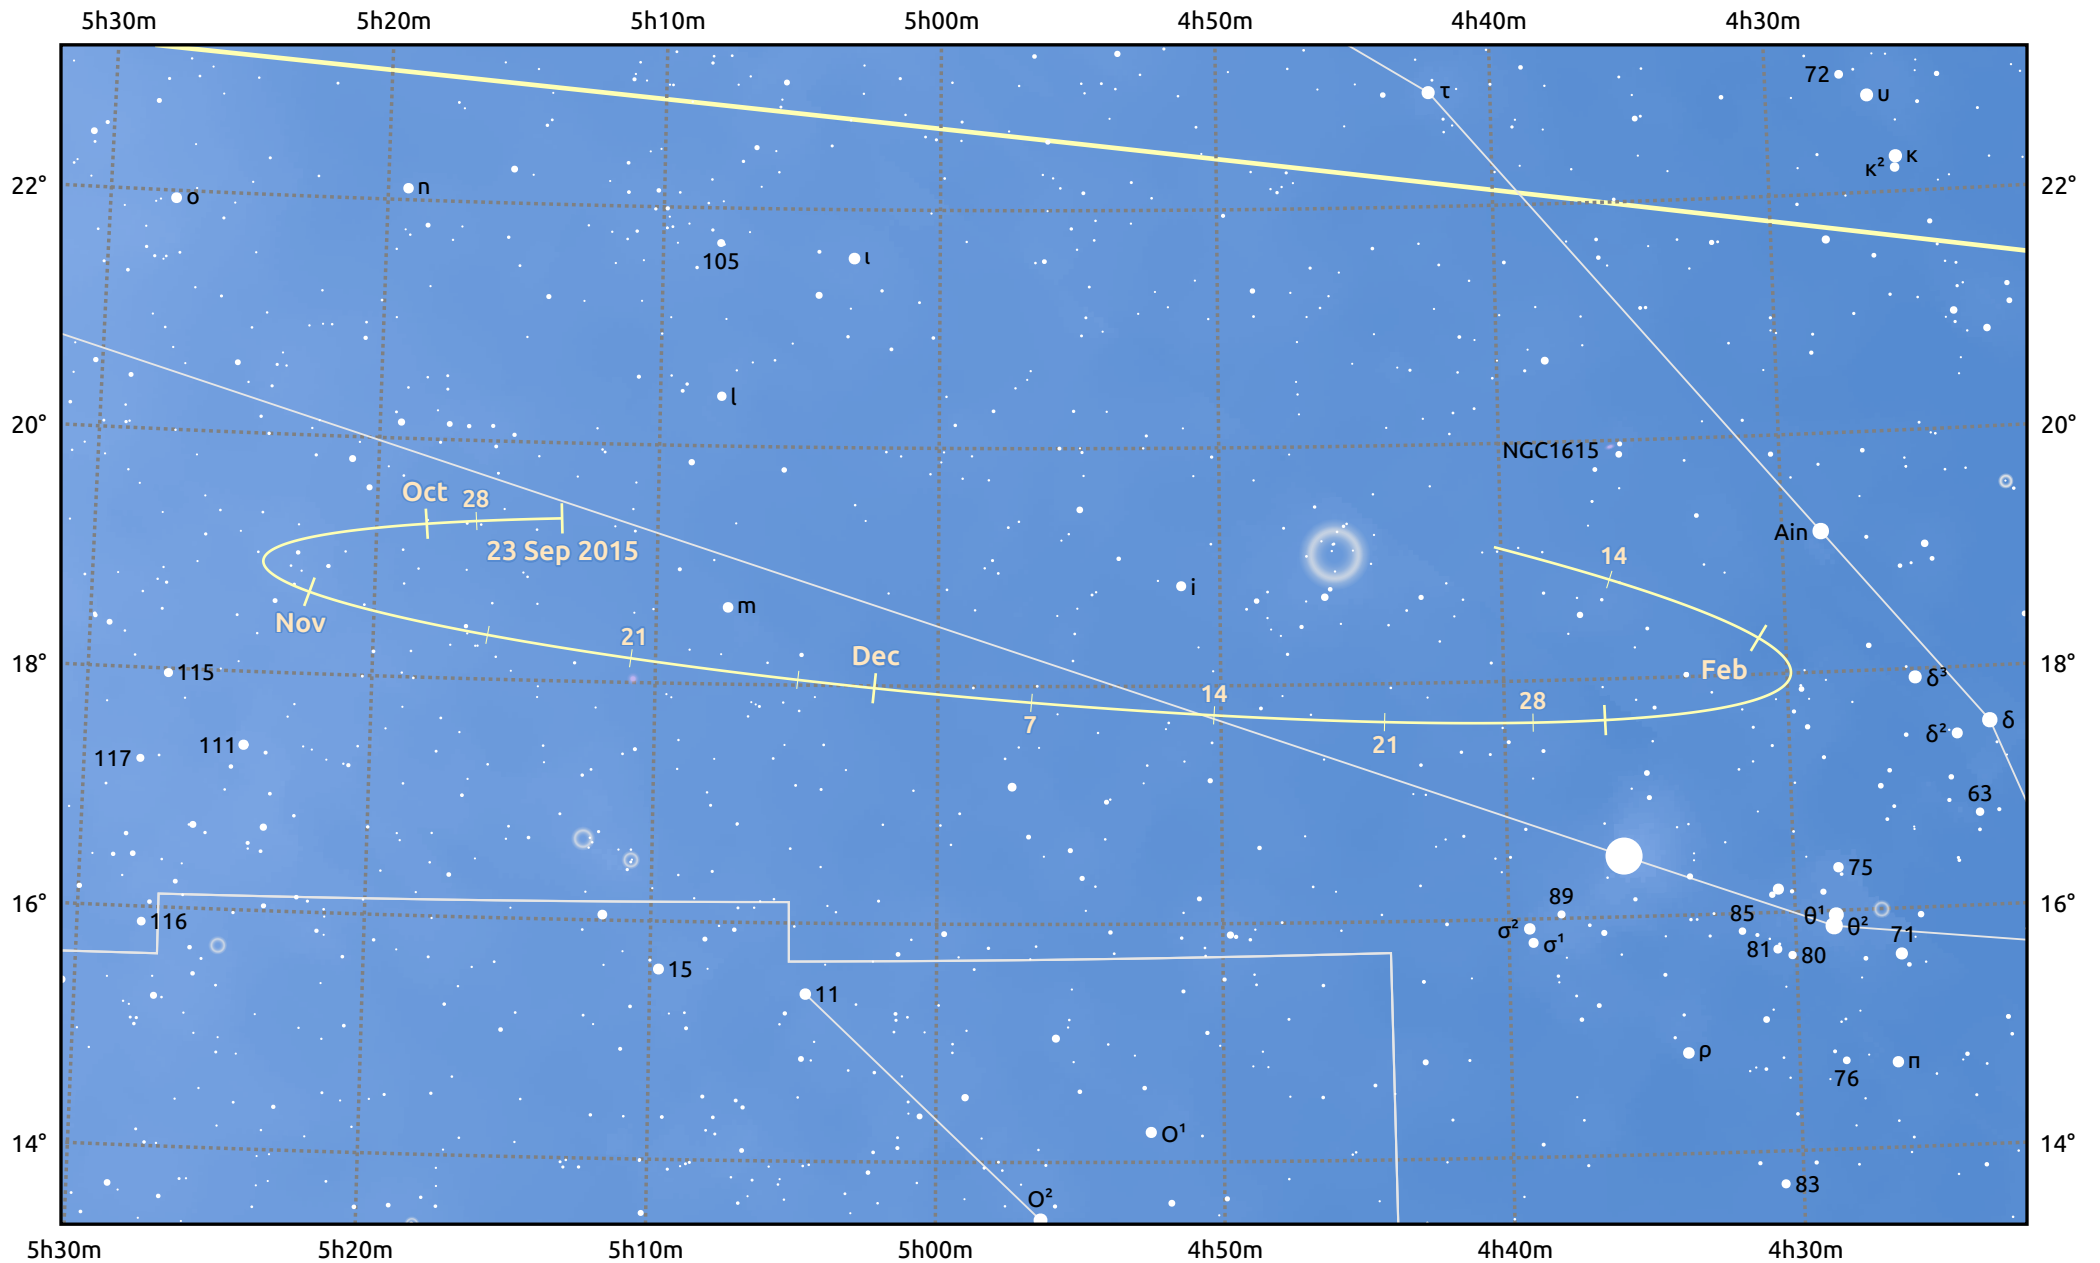

The path of Asteroid 16 Psyche around opposition on 7 Dec 2015

© Dominic Ford 2011–2025. Date markers placed at midnight UTC. Downloaded from <https://in-the-sky.org>

Magnitude scale: 10.0 9.0 8.0 7.0 6.0 5.0 4.0 3.0 2.0 1.0 0.0

— Ecliptic Plane

Galaxy Bright nebula Open cluster Globular cluster Planetary nebula

Date	Mag
2015 Oct 1	11.0
2015 Nov 1	10.4
2015 Nov 19	10.1
2015 Dec 1	9.8
2016 Jan 1	10.3
2016 Feb 1	11.0
2016 Feb 5	11.1