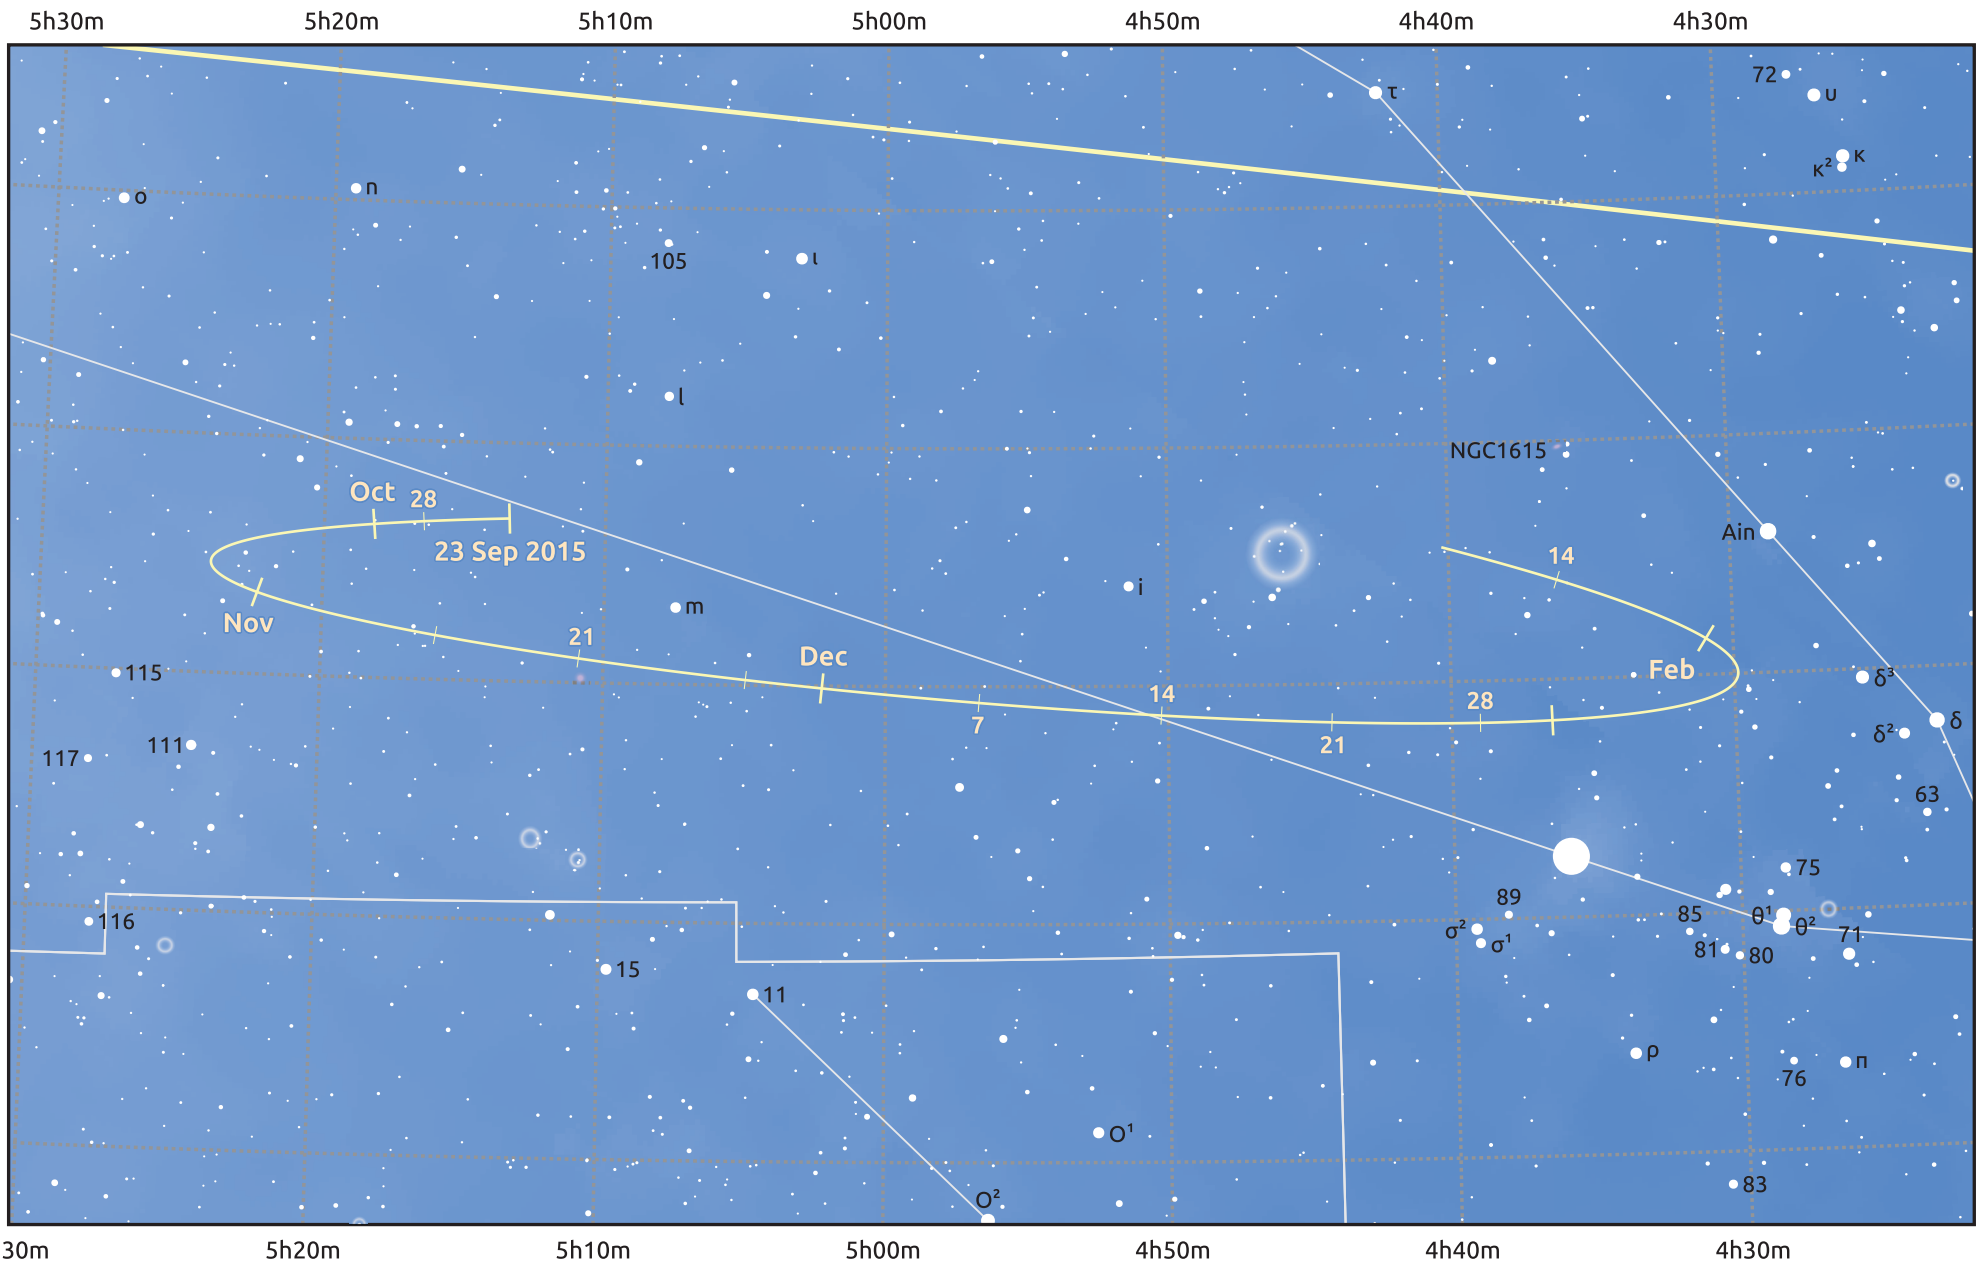

The path of Asteroid 16 Psyche around opposition on 7 Dec 2015

© Dominic Ford 2011–2025. Date markers placed at midnight UTC. Downloaded from <https://in-the-sky.org>

Magnitude scale: 10.0 9.0 8.0 7.0 6.0 5.0 4.0 3.0 2.0 1.0 0.0

Ecliptic Plane

- Galaxy
- Bright nebula
- Open cluster
- Globular cluster
- ◇ Planetary nebula

Date	Mag
2015 Oct 1	11.0
2015 Nov 1	10.4
2015 Nov 19	10.1
2015 Dec 1	9.8
2016 Jan 1	10.3
2016 Feb 1	11.0
2016 Feb 5	11.1