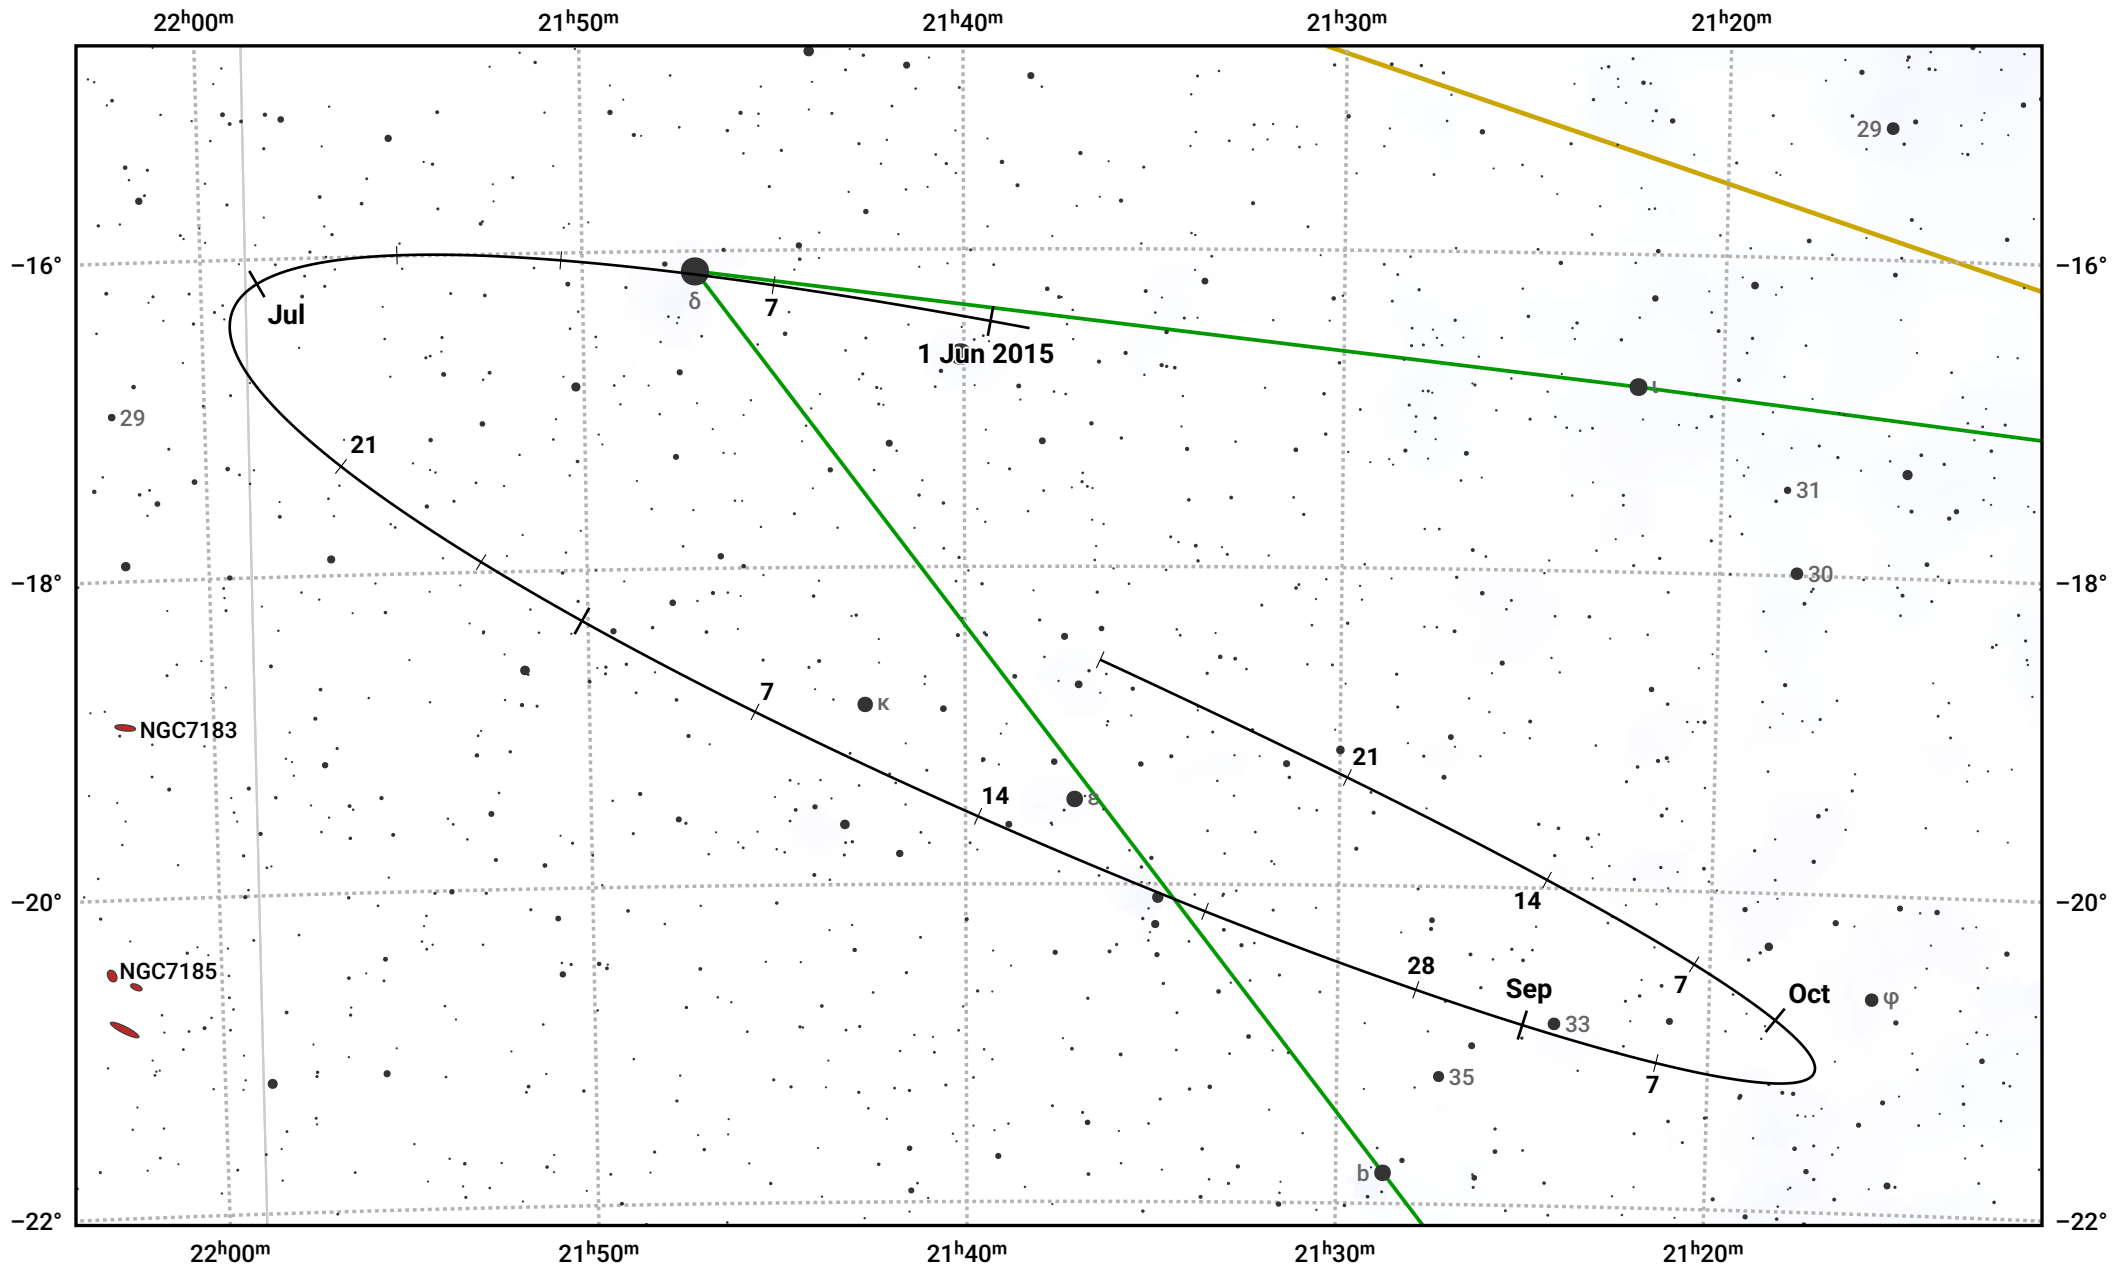

The path of Asteroid 21 Lutetia around opposition on 14 Aug 2015

© Dominic Ford 2011–2024. Date markers placed at midnight UTC. Downloaded from <https://in-the-sky.org>

Magnitude scale: 11.0 10.0 9.0 8.0 7.0 6.0 5.0 4.0 3.0 2.0

— Ecliptic Plane

Galaxy Bright nebula Open cluster Globular cluster

Date	Mag	Phase
2015 Jun 1	11.3	94%
2015 Jul 1	10.6	97%
2015 Jul 12	10.3	98%
2015 Aug 1	9.7	100%
2015 Sep 1	9.8	99%
2015 Oct 1	10.6	96%