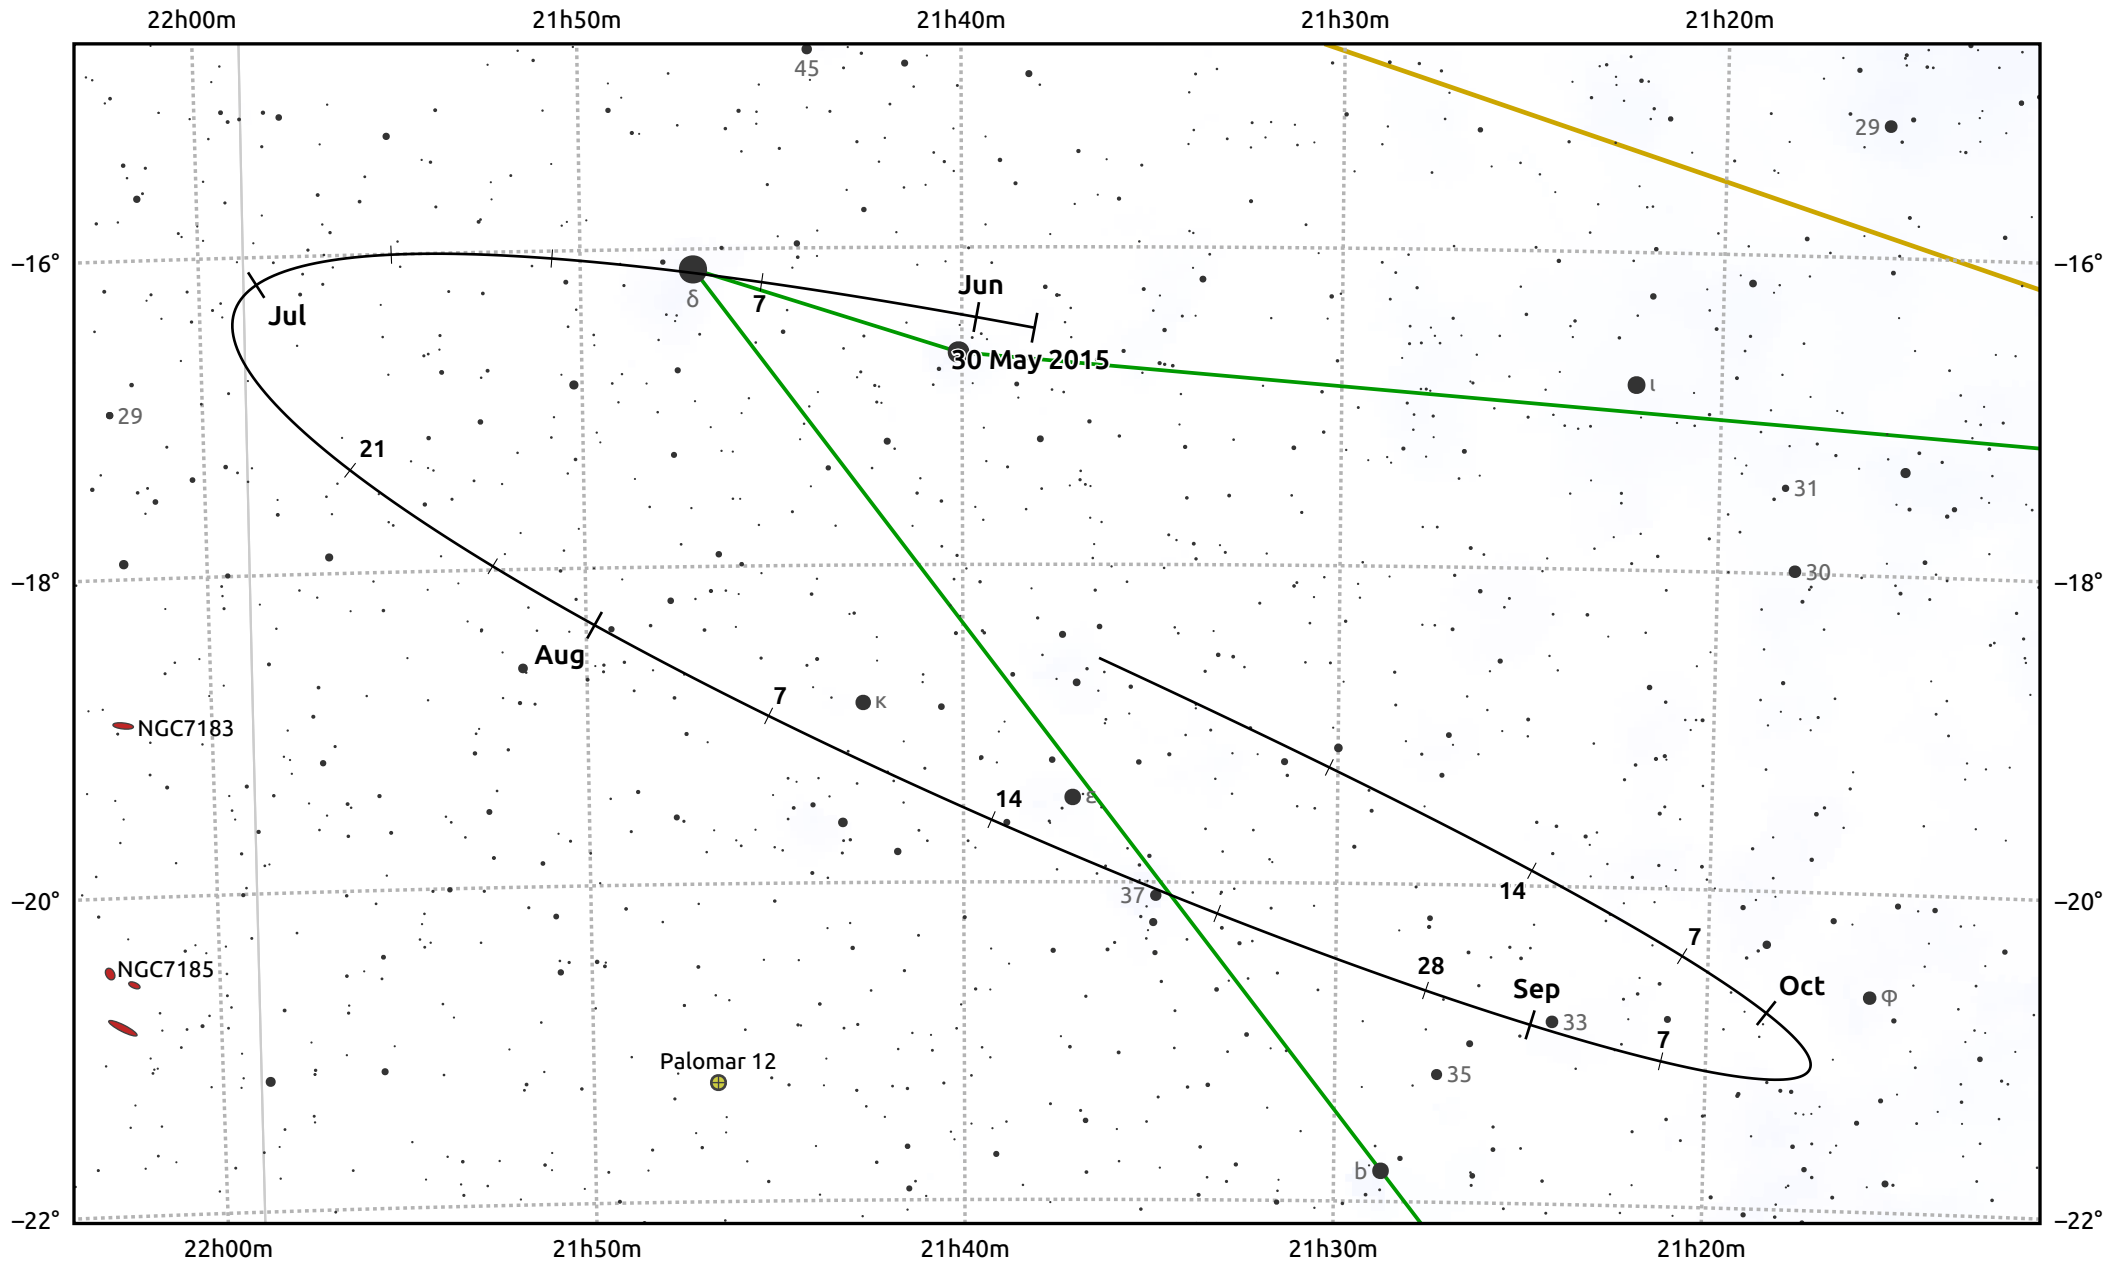

The path of Asteroid 21 Lutetia around opposition on 13 Aug 2015

© Dominic Ford 2011–2025. Date markers placed at midnight UTC. Downloaded from <https://in-the-sky.org>

Magnitude scale: 11.0 10.0 9.0 8.0 7.0 6.0 5.0 4.0 3.0 2.0

— Ecliptic Plane

Galaxy Bright nebula Open cluster Globular cluster Planetary nebula

Date	Mag	Phase
2015 Jun 1	11.3	94%
2015 Jul 1	10.6	97%
2015 Jul 12	10.3	98%
2015 Aug 1	9.7	100%
2015 Sep 1	9.8	99%
2015 Oct 1	10.6	96%