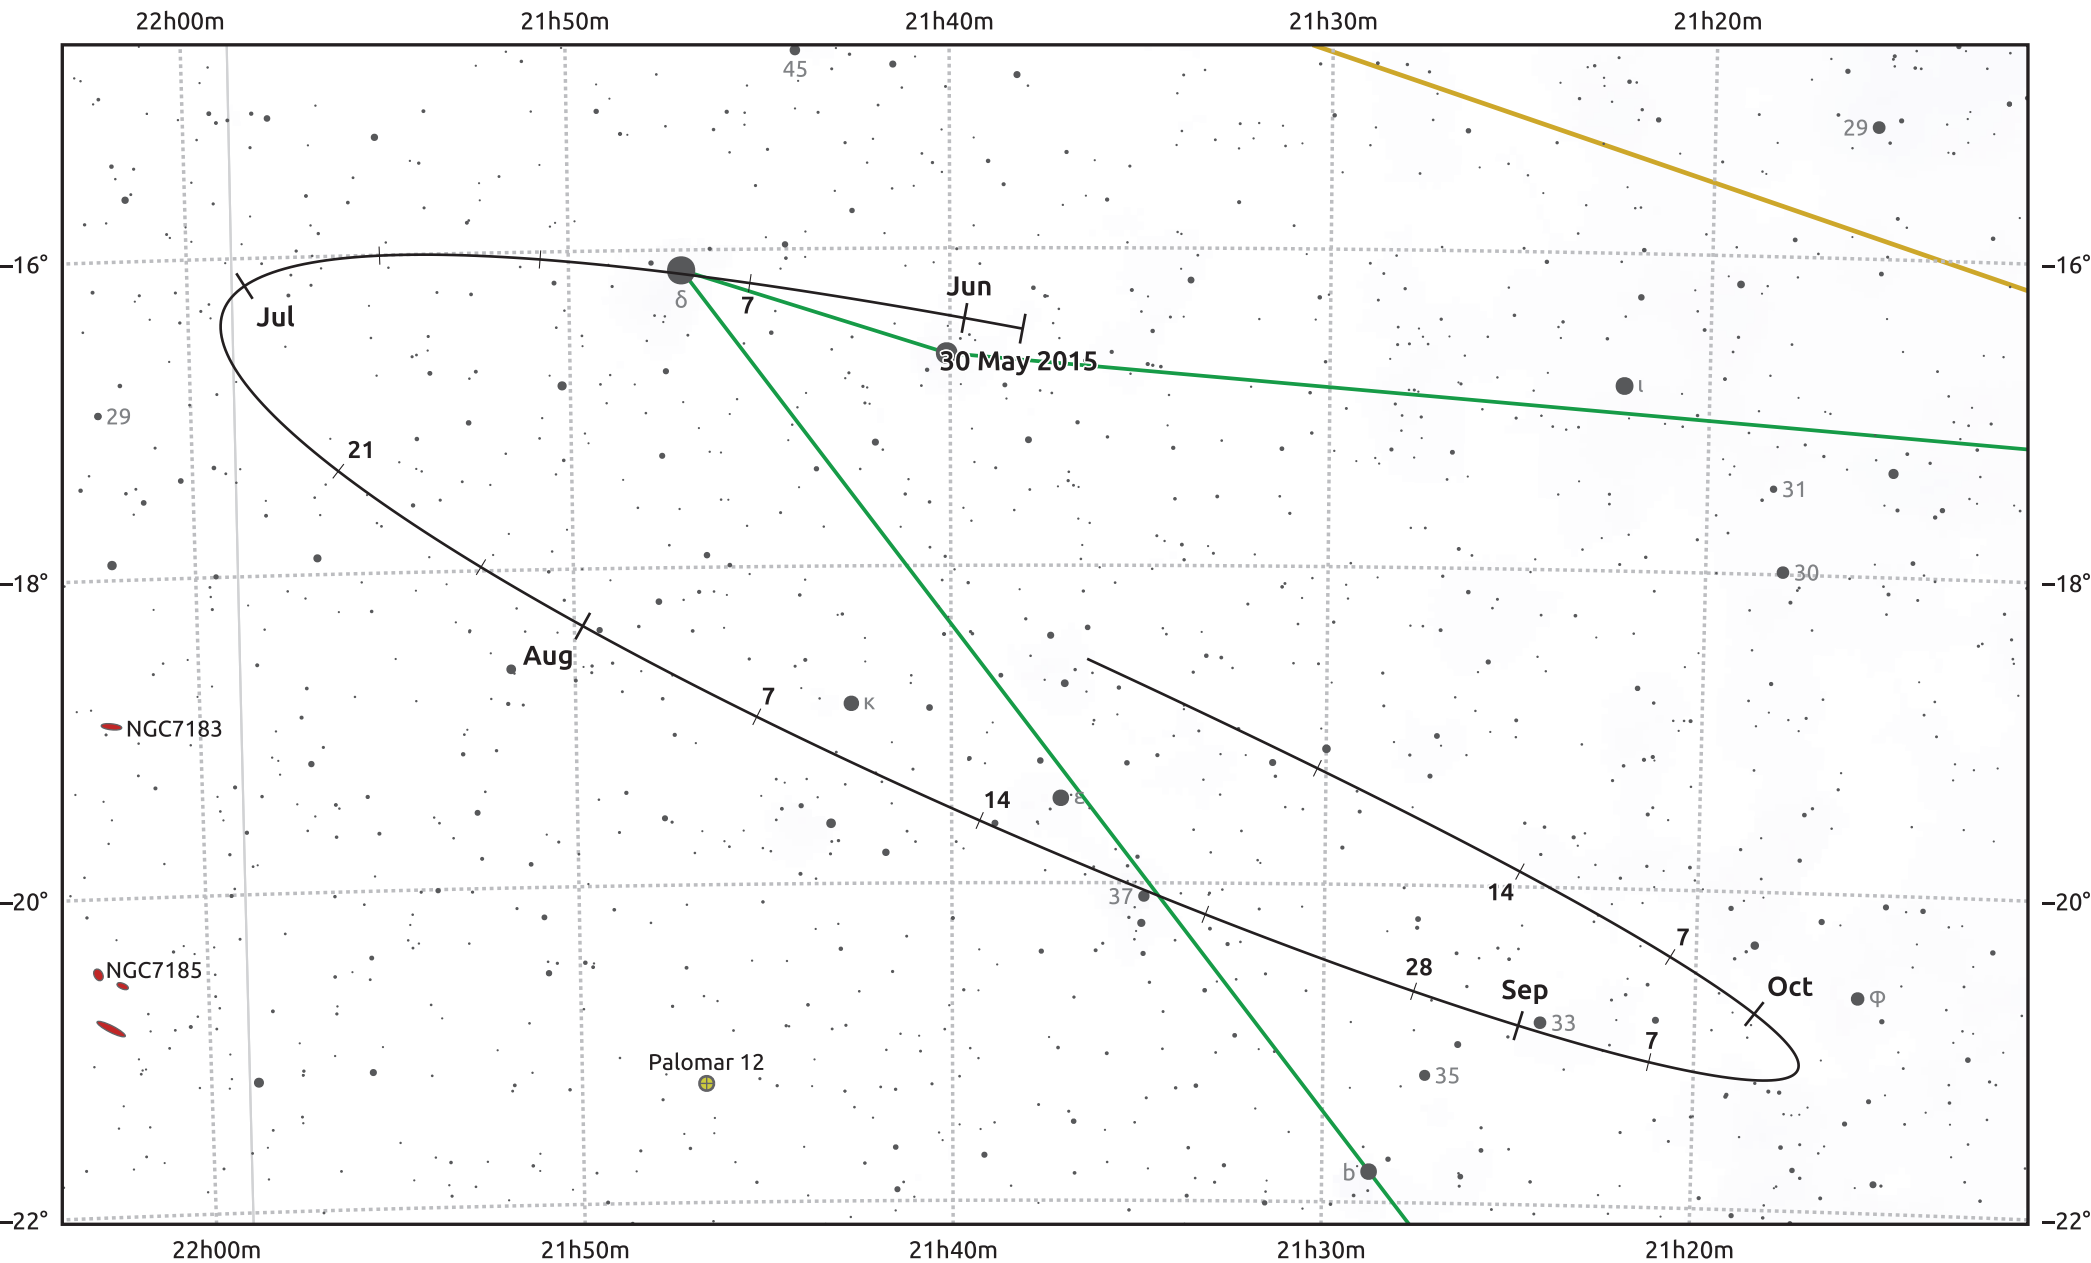

# The path of Asteroid 21 Lutetia around opposition on 13 Aug 2015

© Dominic Ford 2011–2025. Date markers placed at midnight UTC. Downloaded from <https://in-the-sky.org>

Magnitude scale: 11.0 10.0 9.0 8.0 7.0 6.0 5.0 4.0 3.0 2.0

— Ecliptic Plane

Galaxy    Bright nebula    Open cluster    Globular cluster    Planetary nebula

Date	Mag	Phase
2015 Jun 1	11.3	94%
2015 Jul 1	10.6	97%
2015 Jul 12	10.3	98%
2015 Aug 1	9.7	100%
2015 Sep 1	9.8	99%
2015 Oct 1	10.6	96%