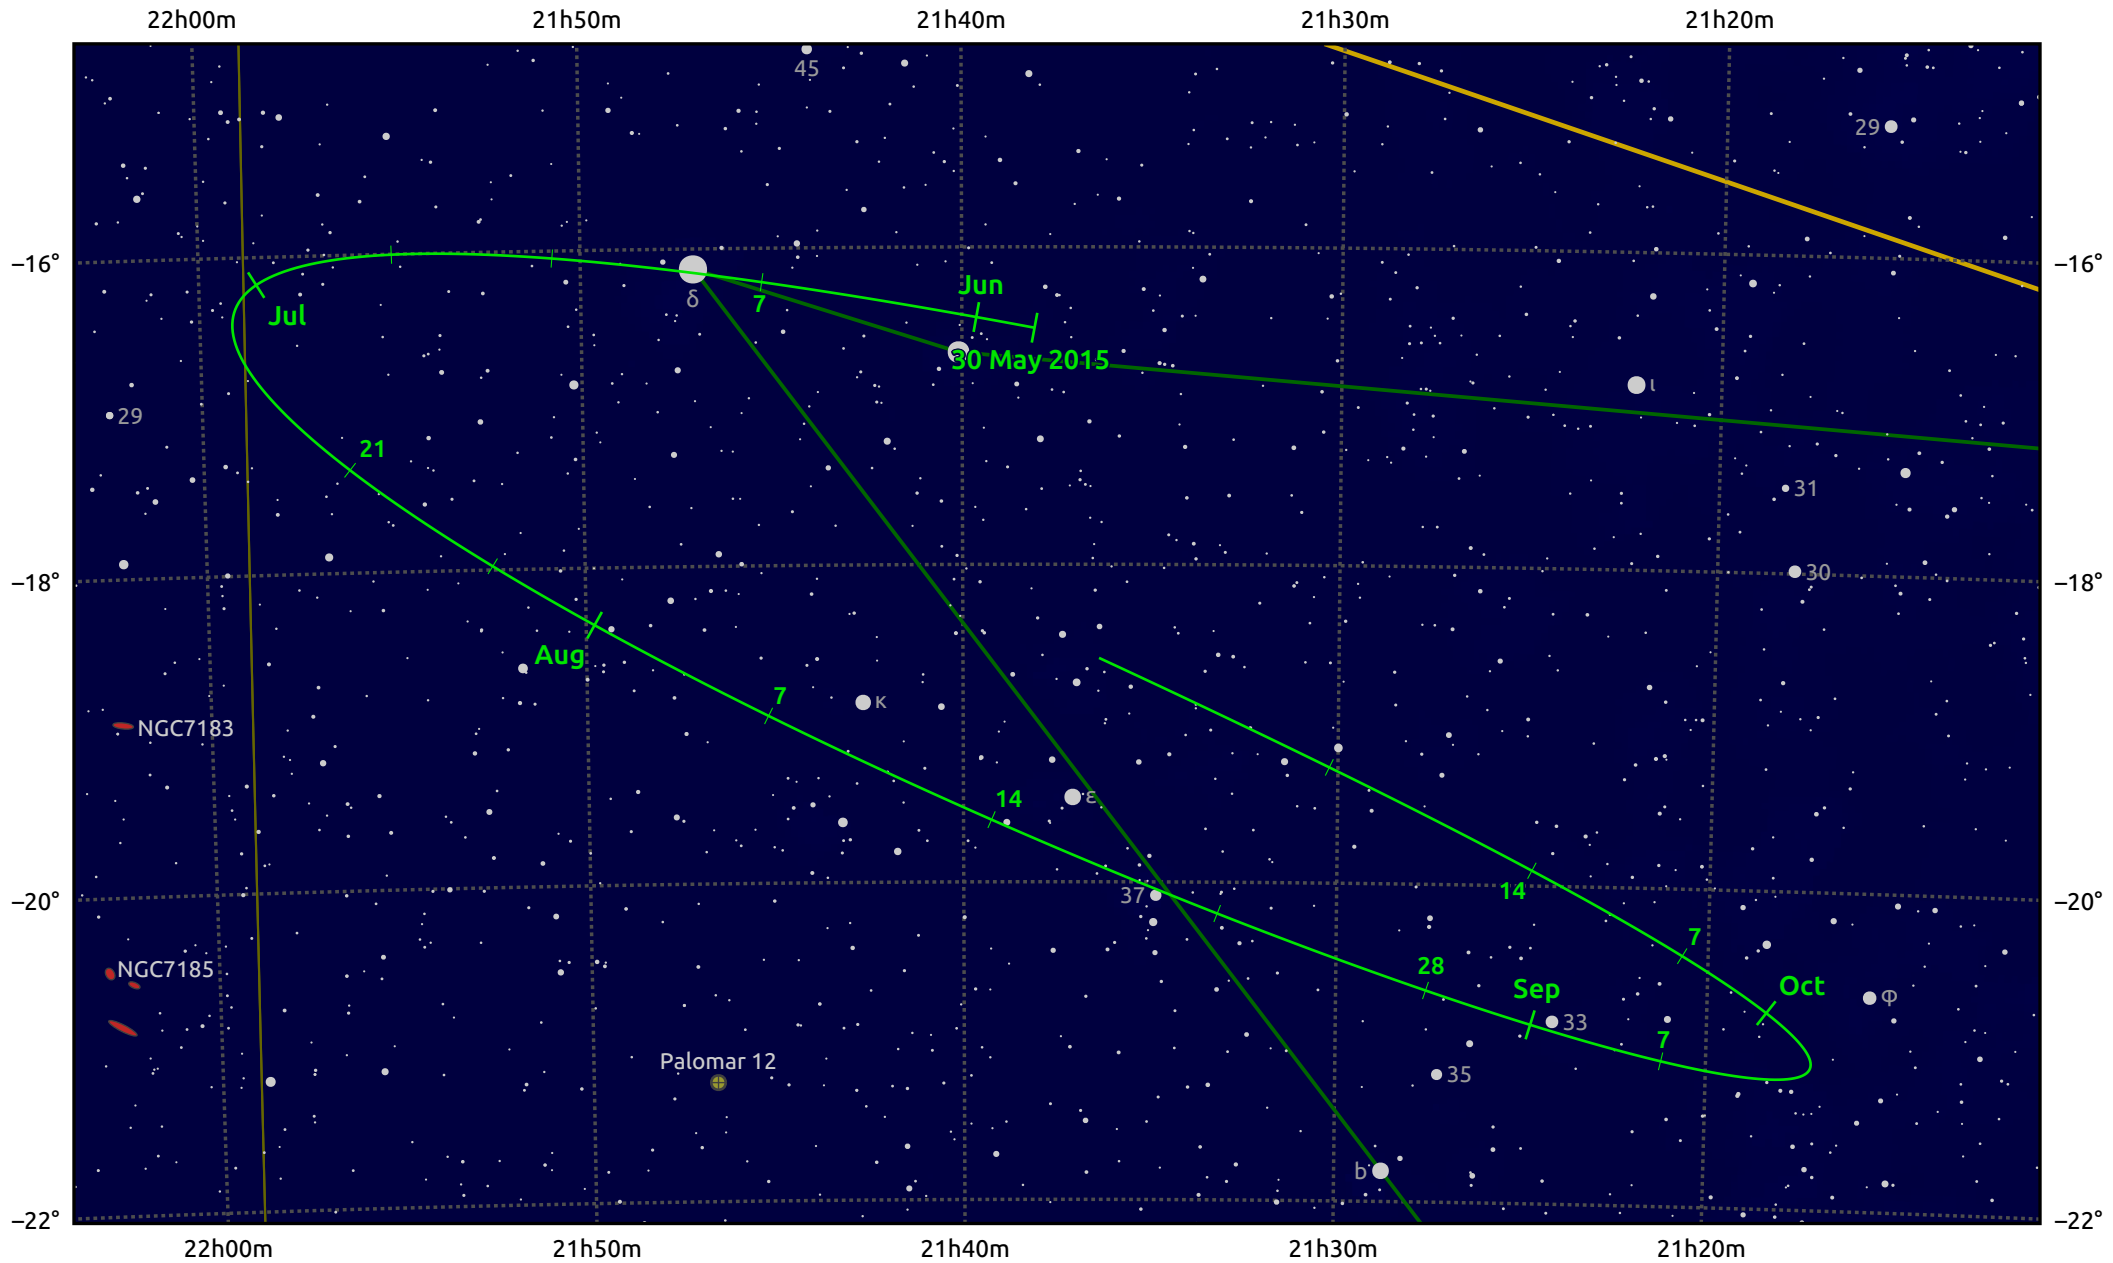

The path of Asteroid 21 Lutetia around opposition on 13 Aug 2015

© Dominic Ford 2011–2025. Date markers placed at midnight UTC. Downloaded from <https://in-the-sky.org>

Magnitude scale: 11.0 10.0 9.0 8.0 7.0 6.0 5.0 4.0 3.0 2.0

— Ecliptic Plane

Galaxy Bright nebula Open cluster Globular cluster Planetary nebula

Date	Mag	Phase
2015 Jun 1	11.3	94%
2015 Jul 1	10.6	97%
2015 Jul 12	10.3	98%
2015 Aug 1	9.7	100%
2015 Sep 1	9.8	99%
2015 Oct 1	10.6	96%