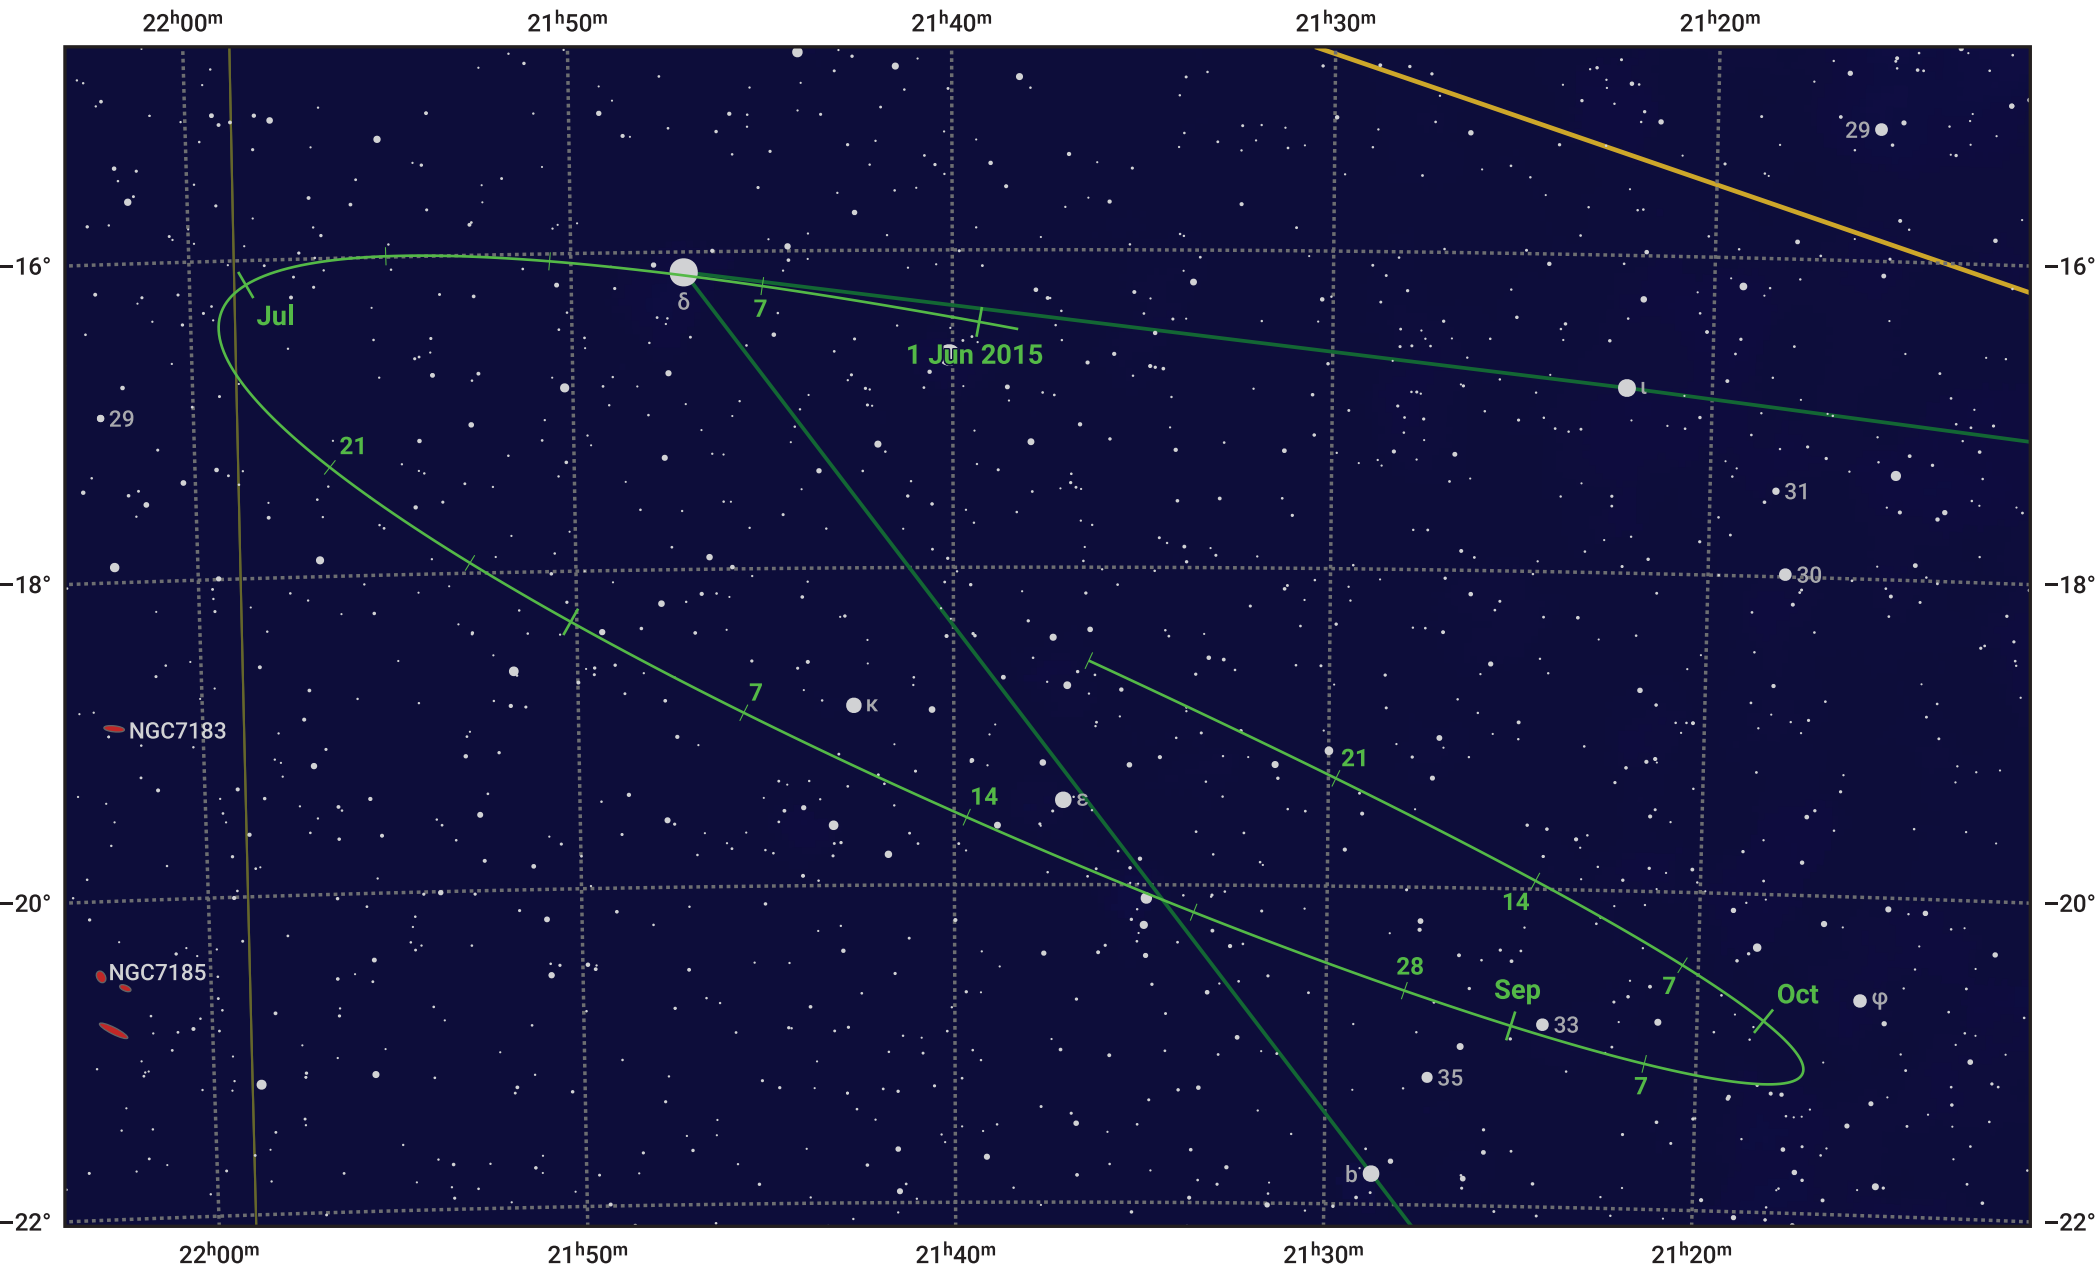

# The path of Asteroid 21 Lutetia around opposition on 14 Aug 2015

© Dominic Ford 2011–2024. Date markers placed at midnight UTC. Downloaded from <https://in-the-sky.org>

Magnitude scale: 11.0 10.0 9.0 8.0 7.0 6.0 5.0 4.0 3.0 2.0

- Ecliptic Plane
- Galaxy
- Bright nebula
- Open cluster
- Globular cluster

Date	Mag	Phase
2015 Jun 1	11.3	94%
2015 Jul 1	10.6	97%
2015 Jul 12	10.3	98%
2015 Aug 1	9.7	100%
2015 Sep 1	9.8	99%
2015 Oct 1	10.6	96%