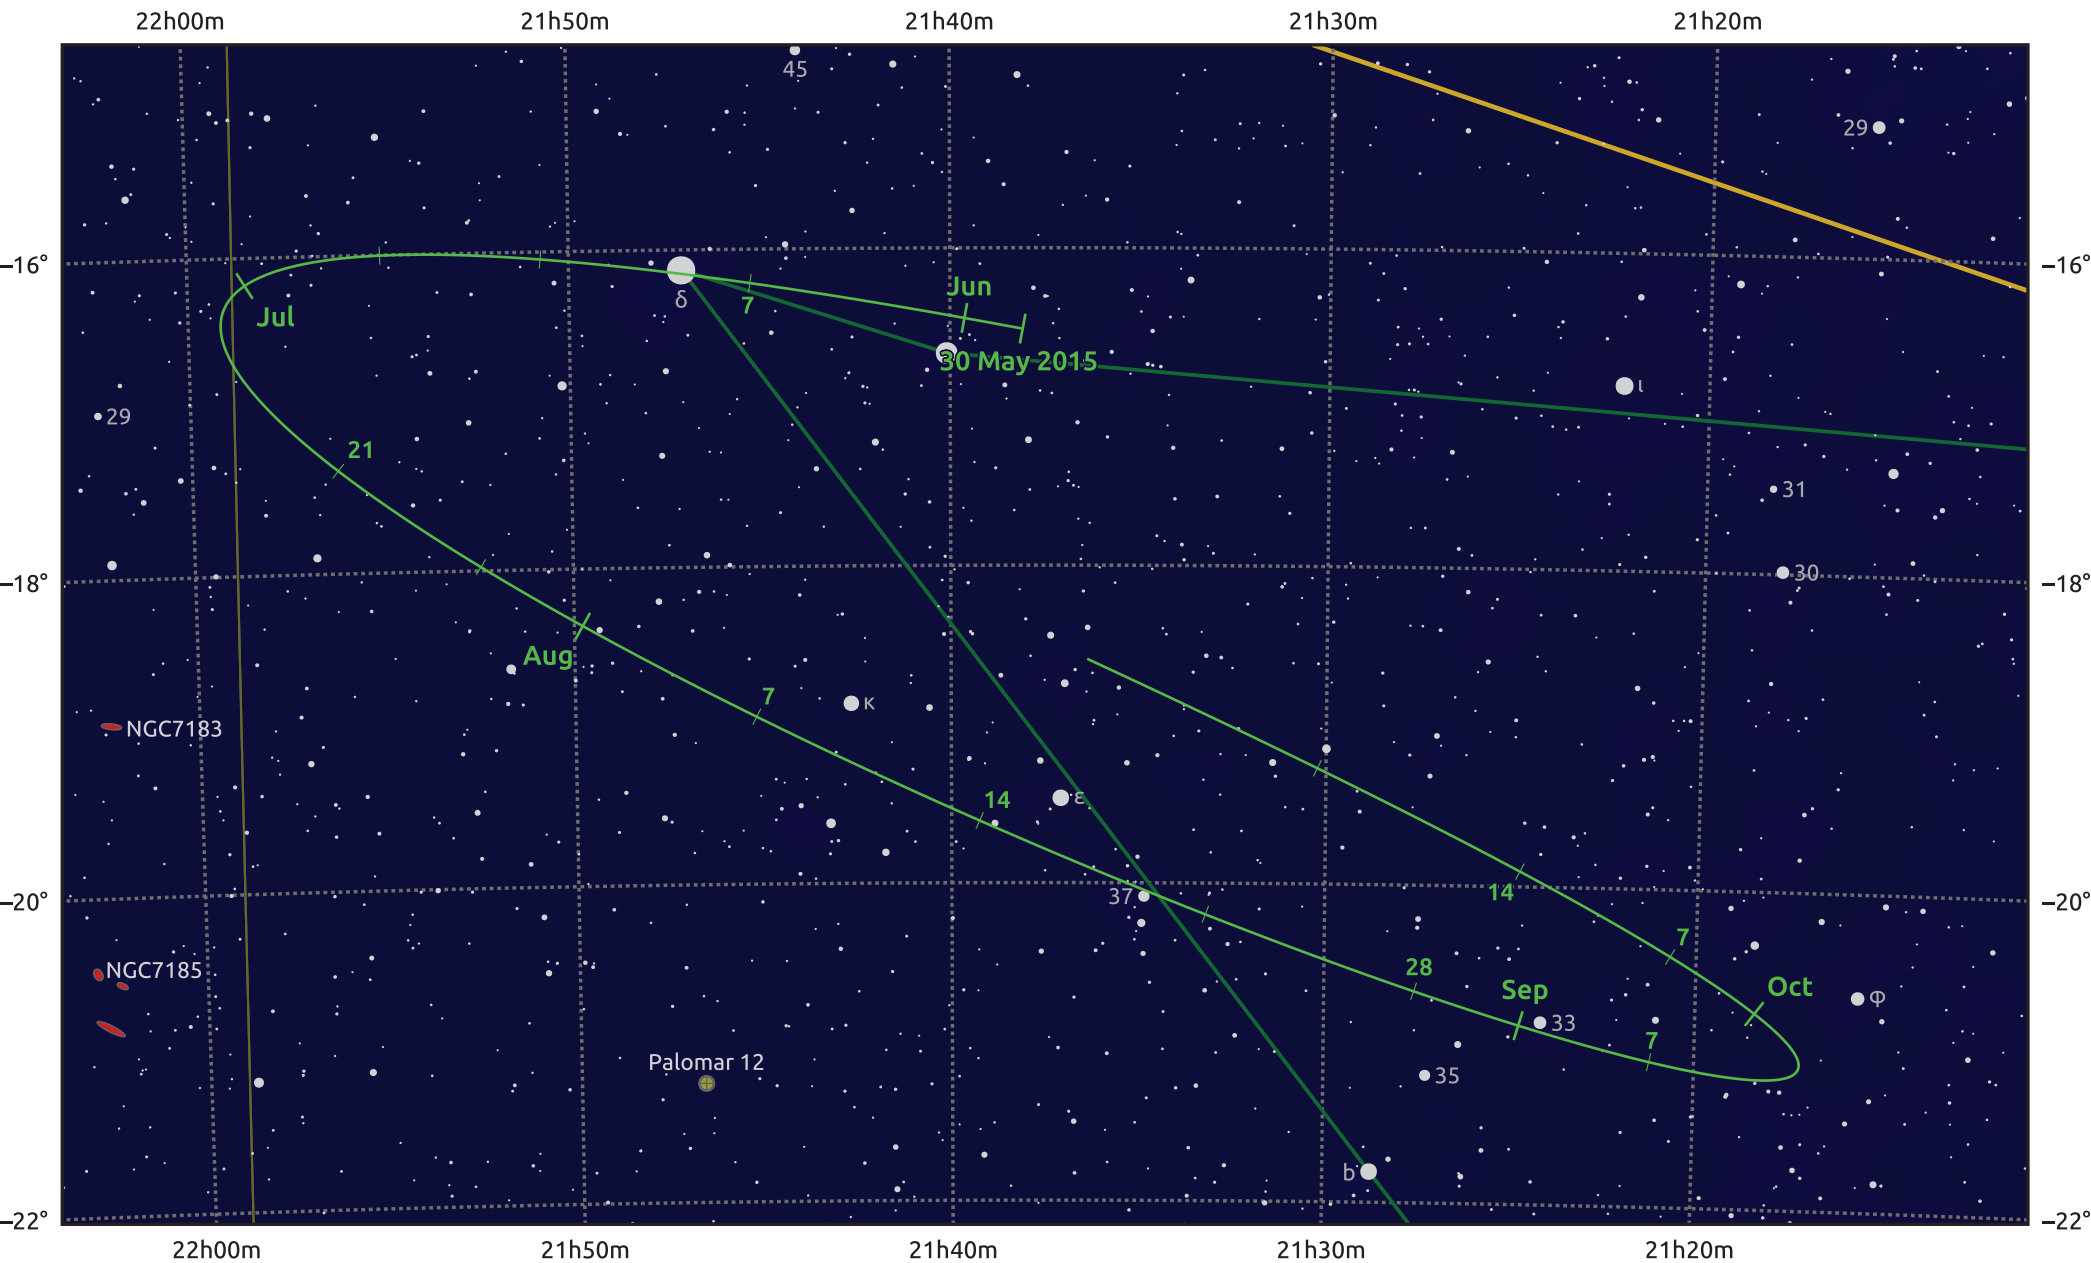

The path of Asteroid 21 Lutetia around opposition on 13 Aug 2015

© Dominic Ford 2011–2025. Date markers placed at midnight UTC. Downloaded from <https://in-the-sky.org>

Magnitude scale: 11.0 10.0 9.0 8.0 7.0 6.0 5.0 4.0 3.0 2.0

— Ecliptic Plane

Galaxy Bright nebula Open cluster Globular cluster Planetary nebula

Date	Mag	Phase
2015 Jun 1	11.3	94%
2015 Jul 1	10.6	97%
2015 Jul 12	10.3	98%
2015 Aug 1	9.7	100%
2015 Sep 1	9.8	99%
2015 Oct 1	10.6	96%