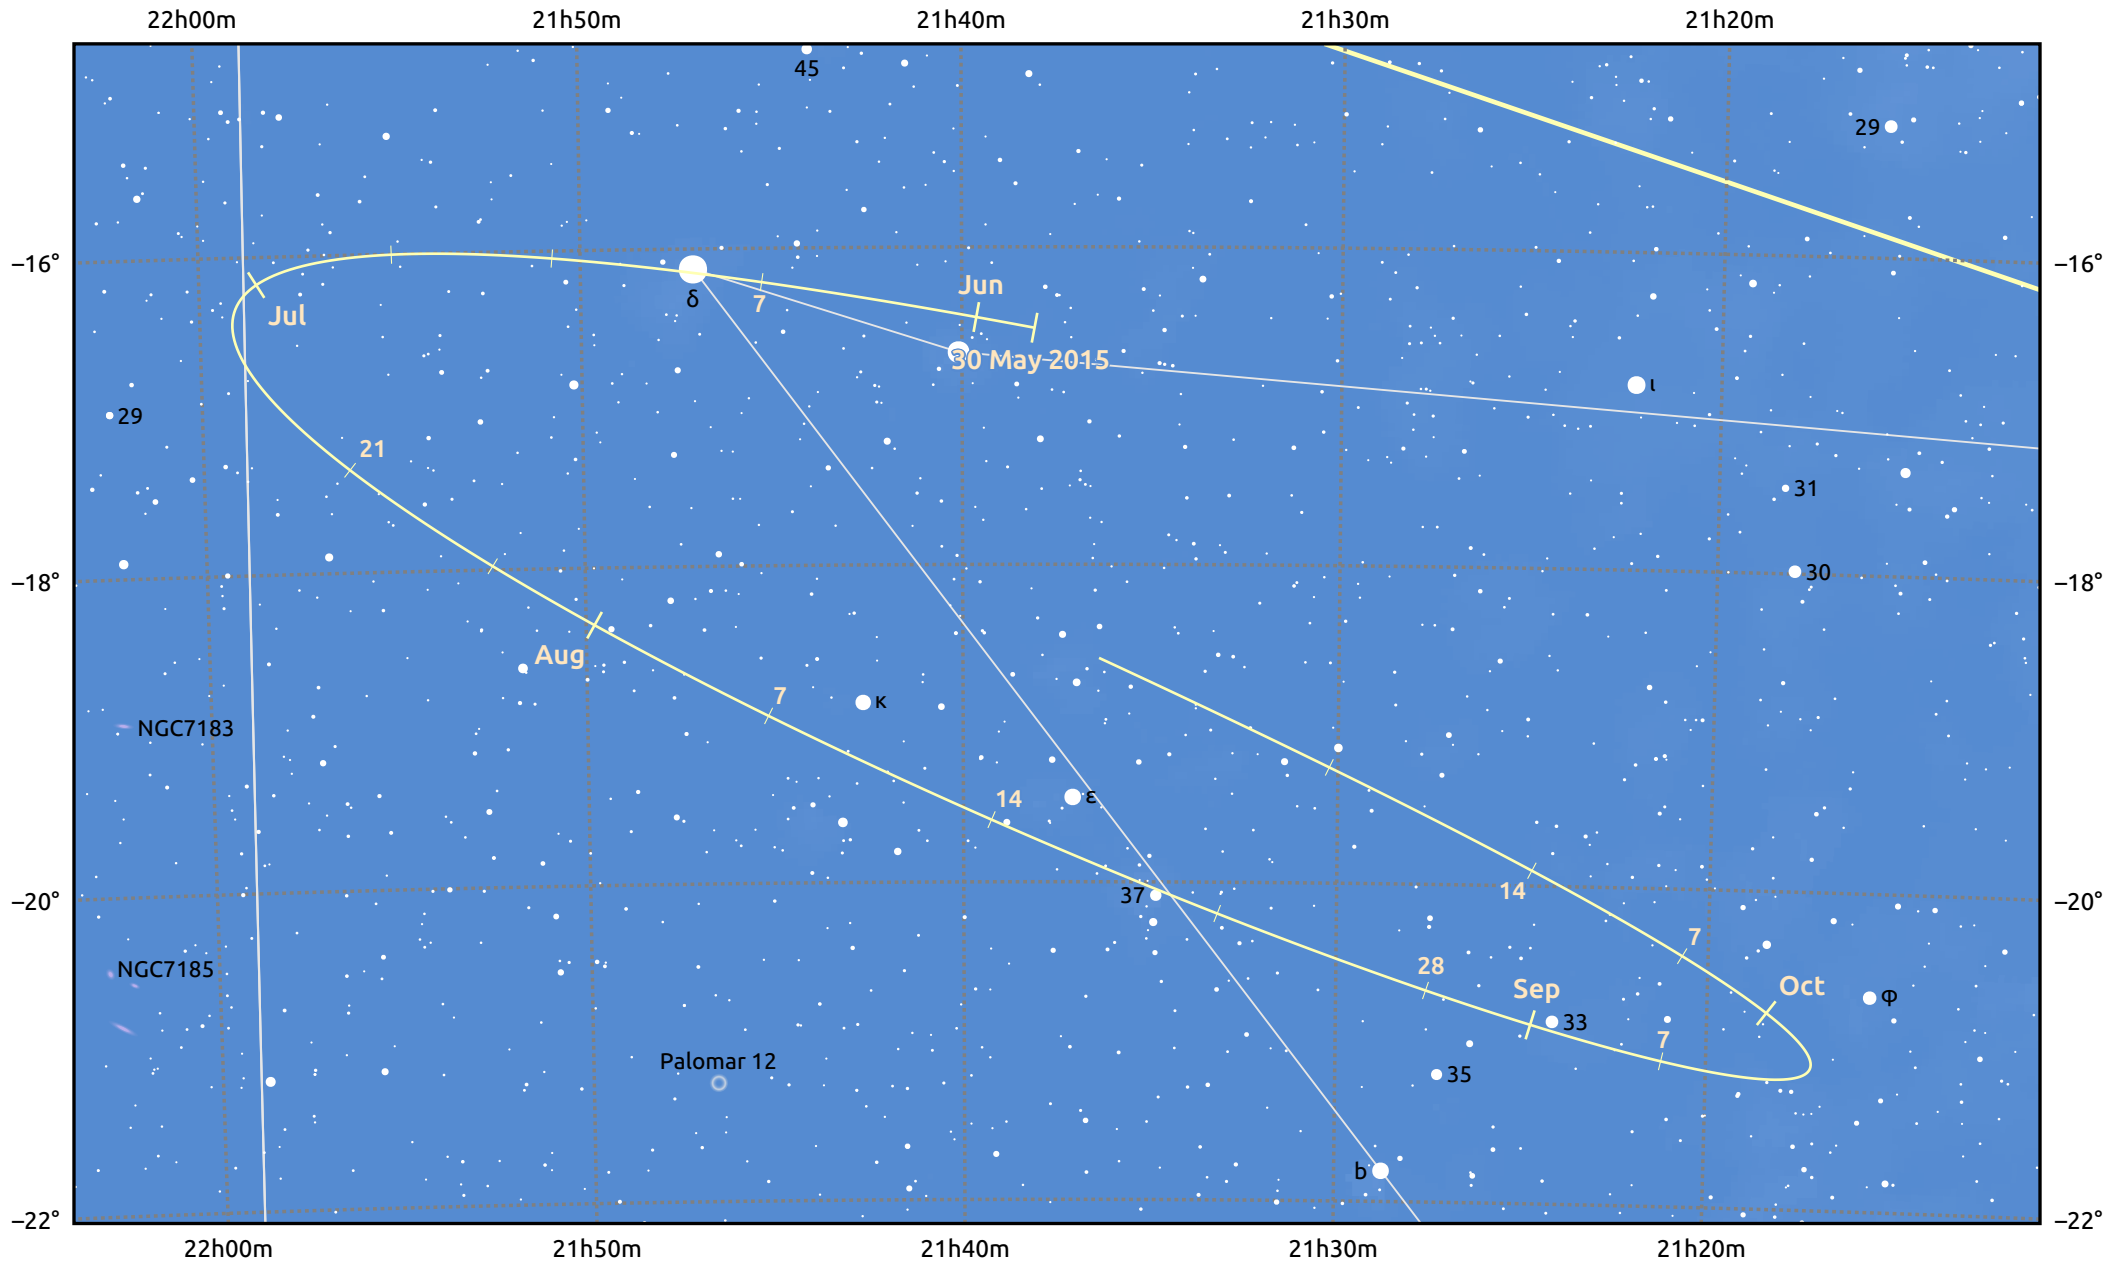

The path of Asteroid 21 Lutetia around opposition on 13 Aug 2015

© Dominic Ford 2011–2025. Date markers placed at midnight UTC. Downloaded from <https://in-the-sky.org>

Magnitude scale: 11.0 10.0 9.0 8.0 7.0 6.0 5.0 4.0 3.0 2.0

— Ecliptic Plane

Galaxy Bright nebula Open cluster Globular cluster Planetary nebula

Date	Mag	Phase
2015 Jun 1	11.3	94%
2015 Jul 1	10.6	97%
2015 Jul 12	10.3	98%
2015 Aug 1	9.7	100%
2015 Sep 1	9.8	99%
2015 Oct 1	10.6	96%