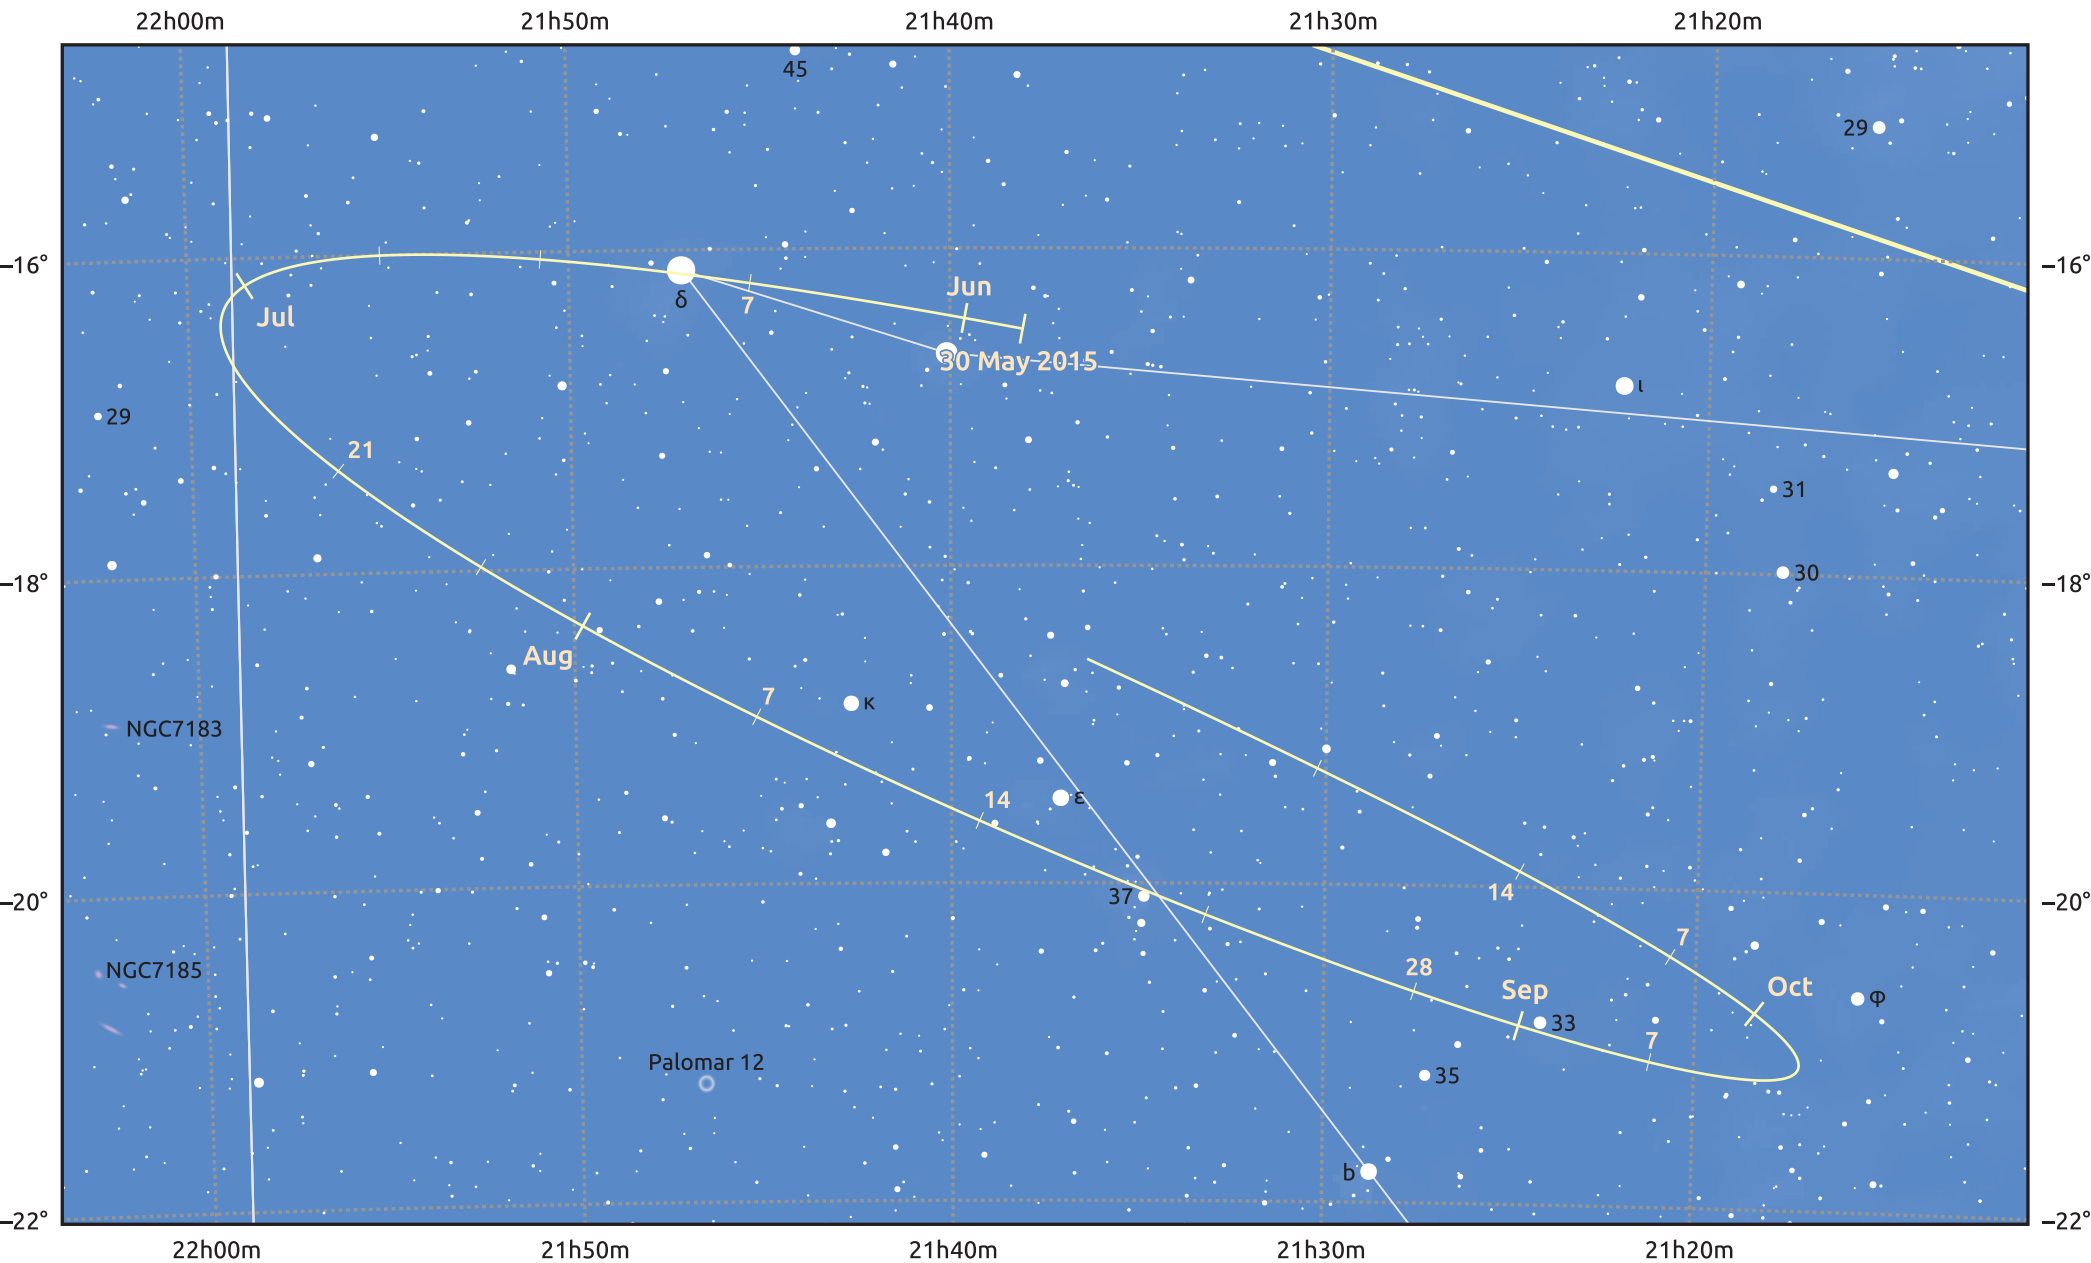

The path of Asteroid 21 Lutetia around opposition on 13 Aug 2015

© Dominic Ford 2011–2025. Date markers placed at midnight UTC. Downloaded from <https://in-the-sky.org>

Magnitude scale: 11.0 10.0 9.0 8.0 7.0 6.0 5.0 4.0 3.0 2.0

— Ecliptic Plane

Galaxy Bright nebula Open cluster Globular cluster Planetary nebula

Date	Mag	Phase
2015 Jun 1	11.3	94%
2015 Jul 1	10.6	97%
2015 Jul 12	10.3	98%
2015 Aug 1	9.7	100%
2015 Sep 1	9.8	99%
2015 Oct 1	10.6	96%