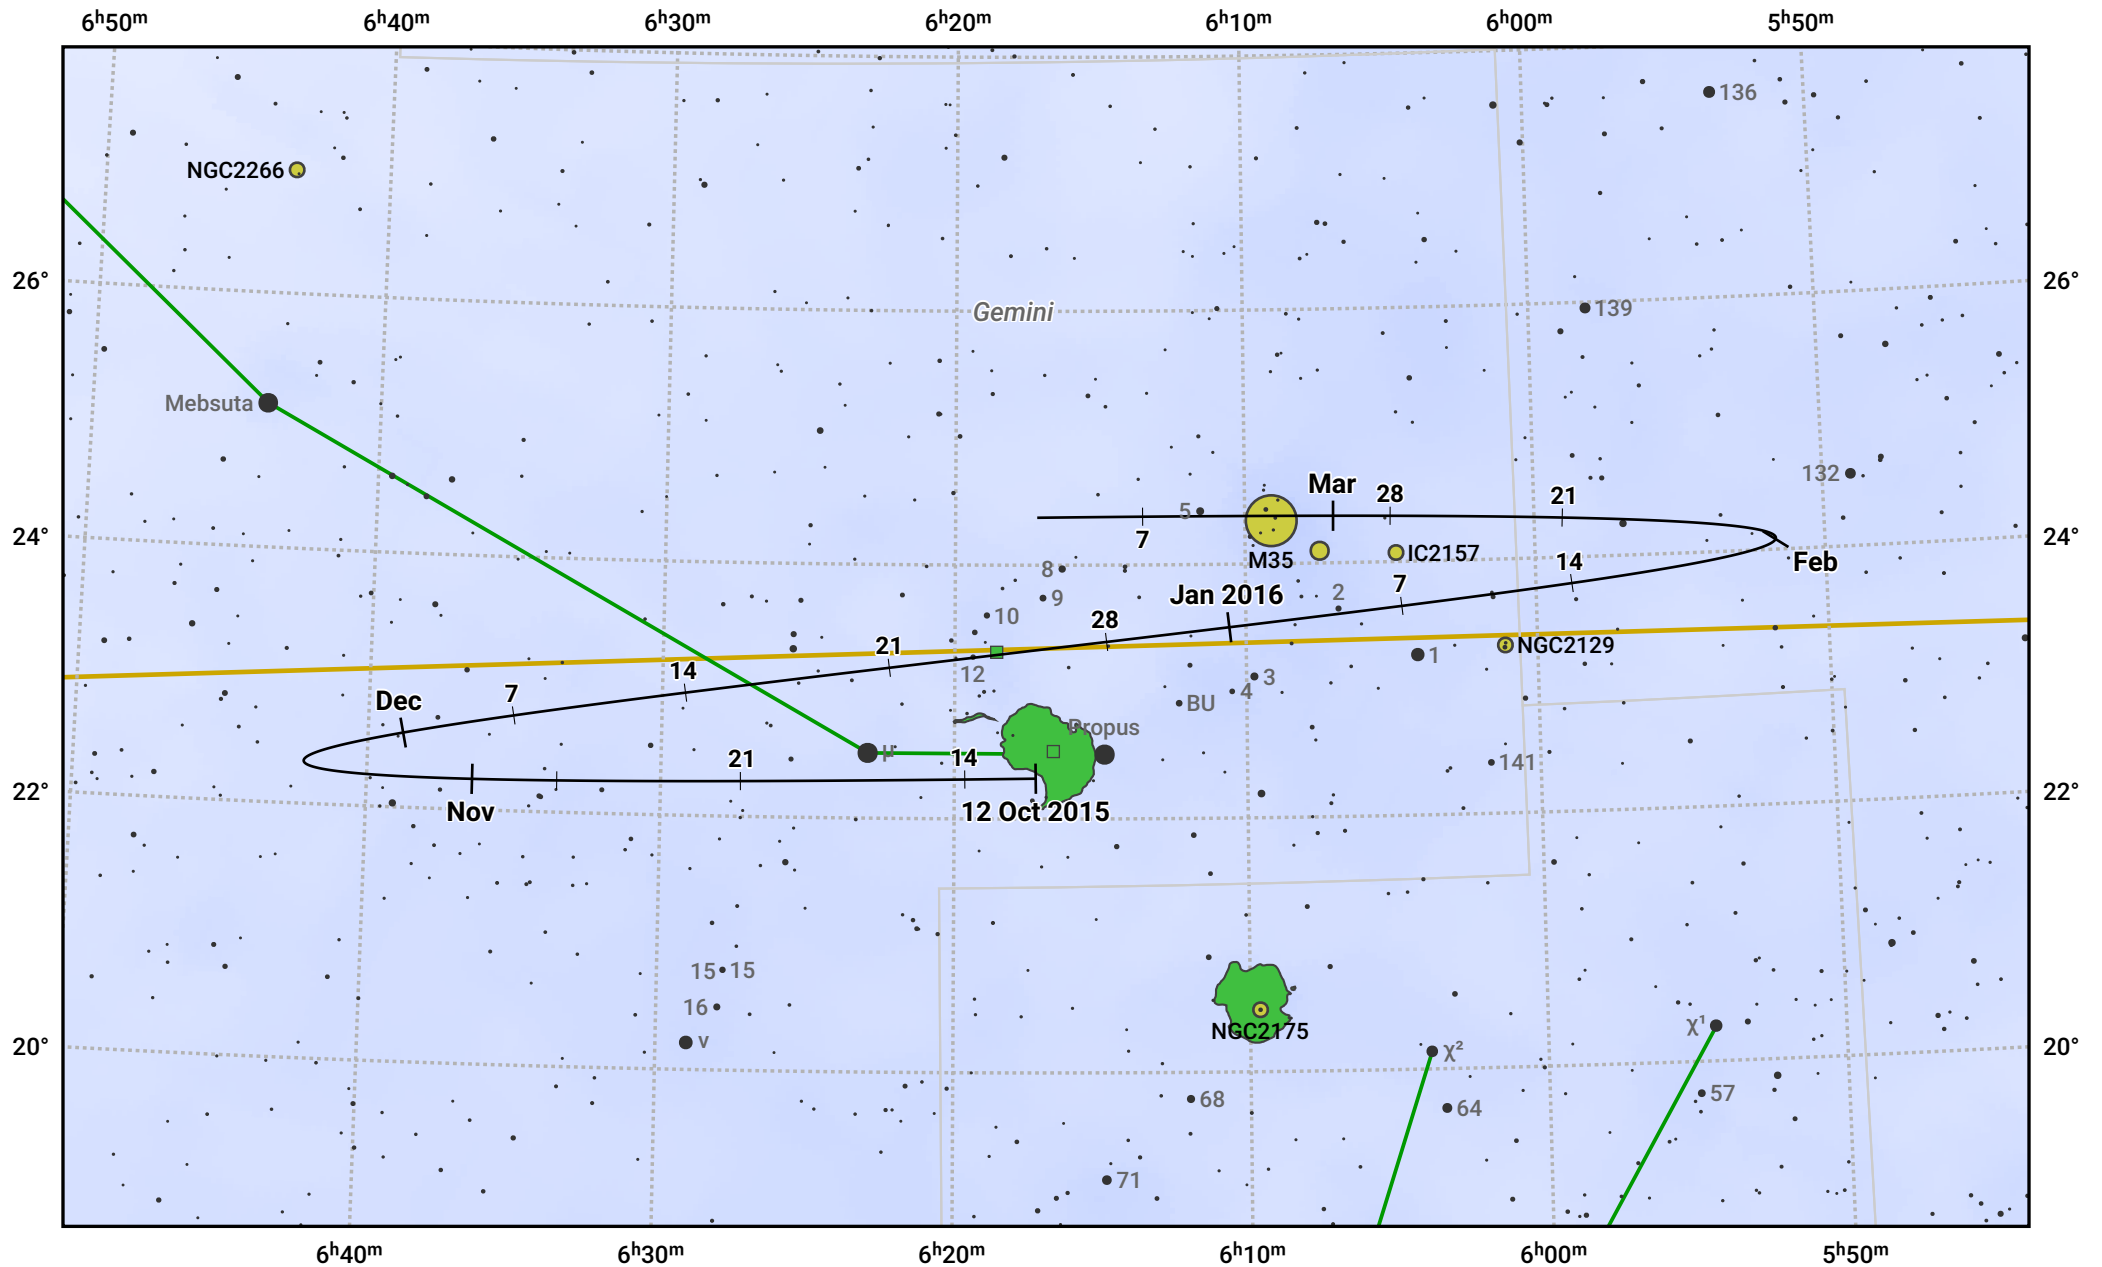

# The path of Asteroid 27 Euterpe around opposition on 26 Dec 2015

© Dominic Ford 2011–2024. Date markers placed at midnight UTC. Downloaded from <https://in-the-sky.org>

Magnitude scale: 9.0 8.0 7.0 6.0 5.0 4.0 3.0 2.0

— Ecliptic Plane

Galaxy    Bright nebula    Open cluster    Globular cluster

Date	Mag	Phase
2015 Nov 1	10.2	95%
2015 Nov 23	9.6	97%
2015 Dec 1	9.4	98%
2015 Dec 24	8.6	100%
2016 Jan 1	8.8	100%
2016 Jan 26	9.6	98%
2016 Feb 1	9.8	97%
2016 Mar 1	10.5	94%
2016 Mar 6	10.6	94%