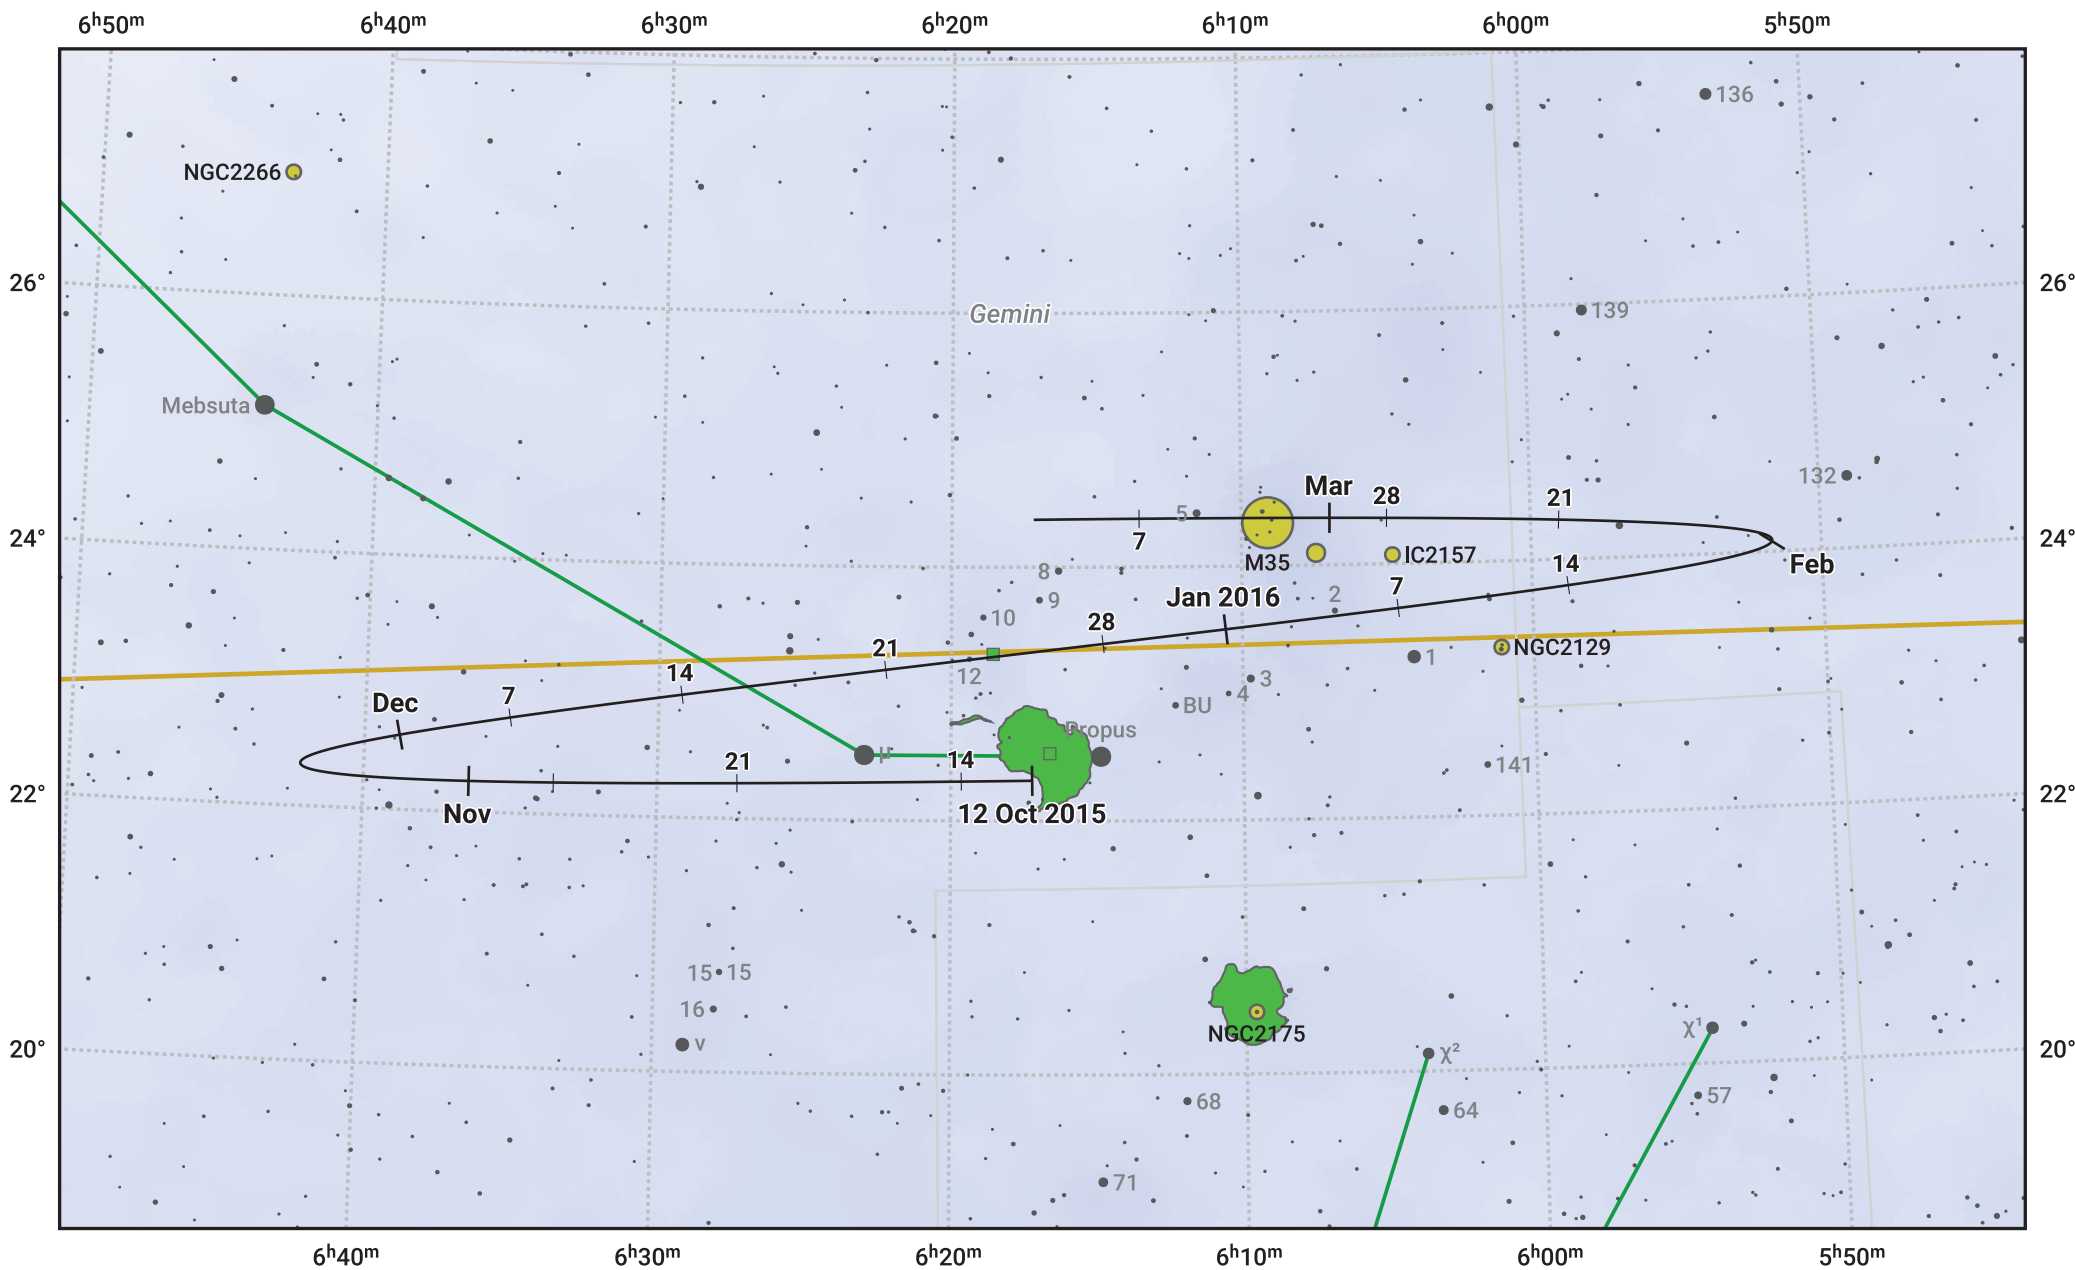

The path of Asteroid 27 Euterpe around opposition on 26 Dec 2015

© Dominic Ford 2011–2024. Date markers placed at midnight UTC. Downloaded from <https://in-the-sky.org>

Magnitude scale: · 9.0 · 8.0 · 7.0 · 6.0 · 5.0 · 4.0 · 3.0 · 2.0

— Ecliptic Plane

● Galaxy ■ Bright nebula ● Open cluster ⊕ Globular cluster

Date	Mag	Phase
2015 Nov 1	10.2	95%
2015 Nov 23	9.6	97%
2015 Dec 1	9.4	98%
2015 Dec 24	8.6	100%
2016 Jan 1	8.8	100%
2016 Jan 26	9.6	98%
2016 Feb 1	9.8	97%
2016 Mar 1	10.5	94%
2016 Mar 6	10.6	94%