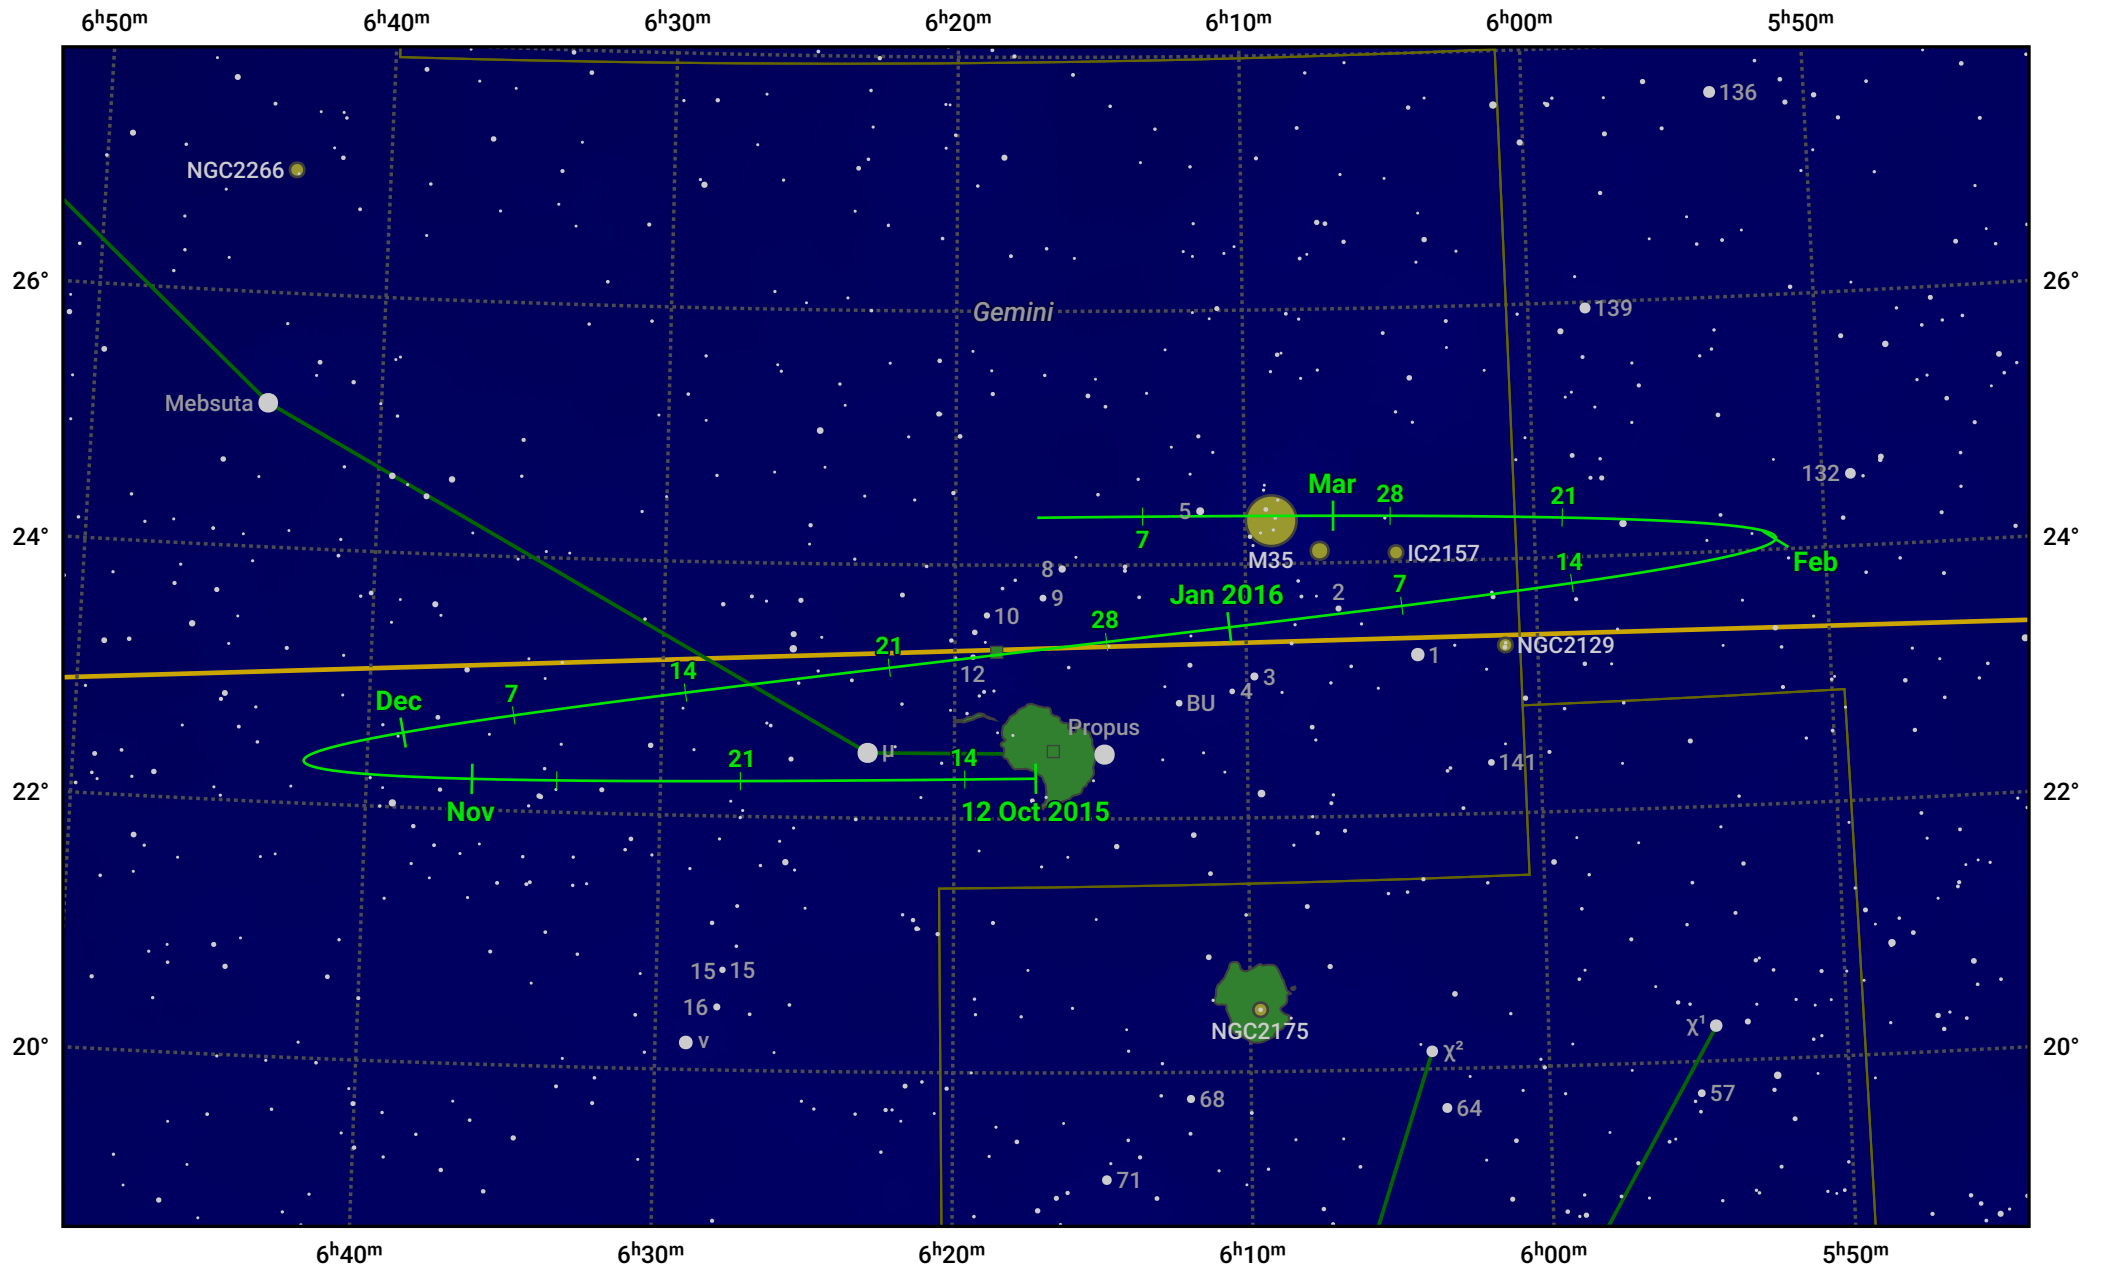

The path of Asteroid 27 Euterpe around opposition on 26 Dec 2015

© Dominic Ford 2011–2024. Date markers placed at midnight UTC. Downloaded from <https://in-the-sky.org>

Magnitude scale: 9.0 8.0 7.0 6.0 5.0 4.0 3.0 2.0

— Ecliptic Plane

Galaxy Bright nebula Open cluster Globular cluster

Date	Mag	Phase
2015 Nov 1	10.2	95%
2015 Nov 23	9.6	97%
2015 Dec 1	9.4	98%
2015 Dec 24	8.6	100%
2016 Jan 1	8.8	100%
2016 Jan 26	9.6	98%
2016 Feb 1	9.8	97%
2016 Mar 1	10.5	94%
2016 Mar 6	10.6	94%