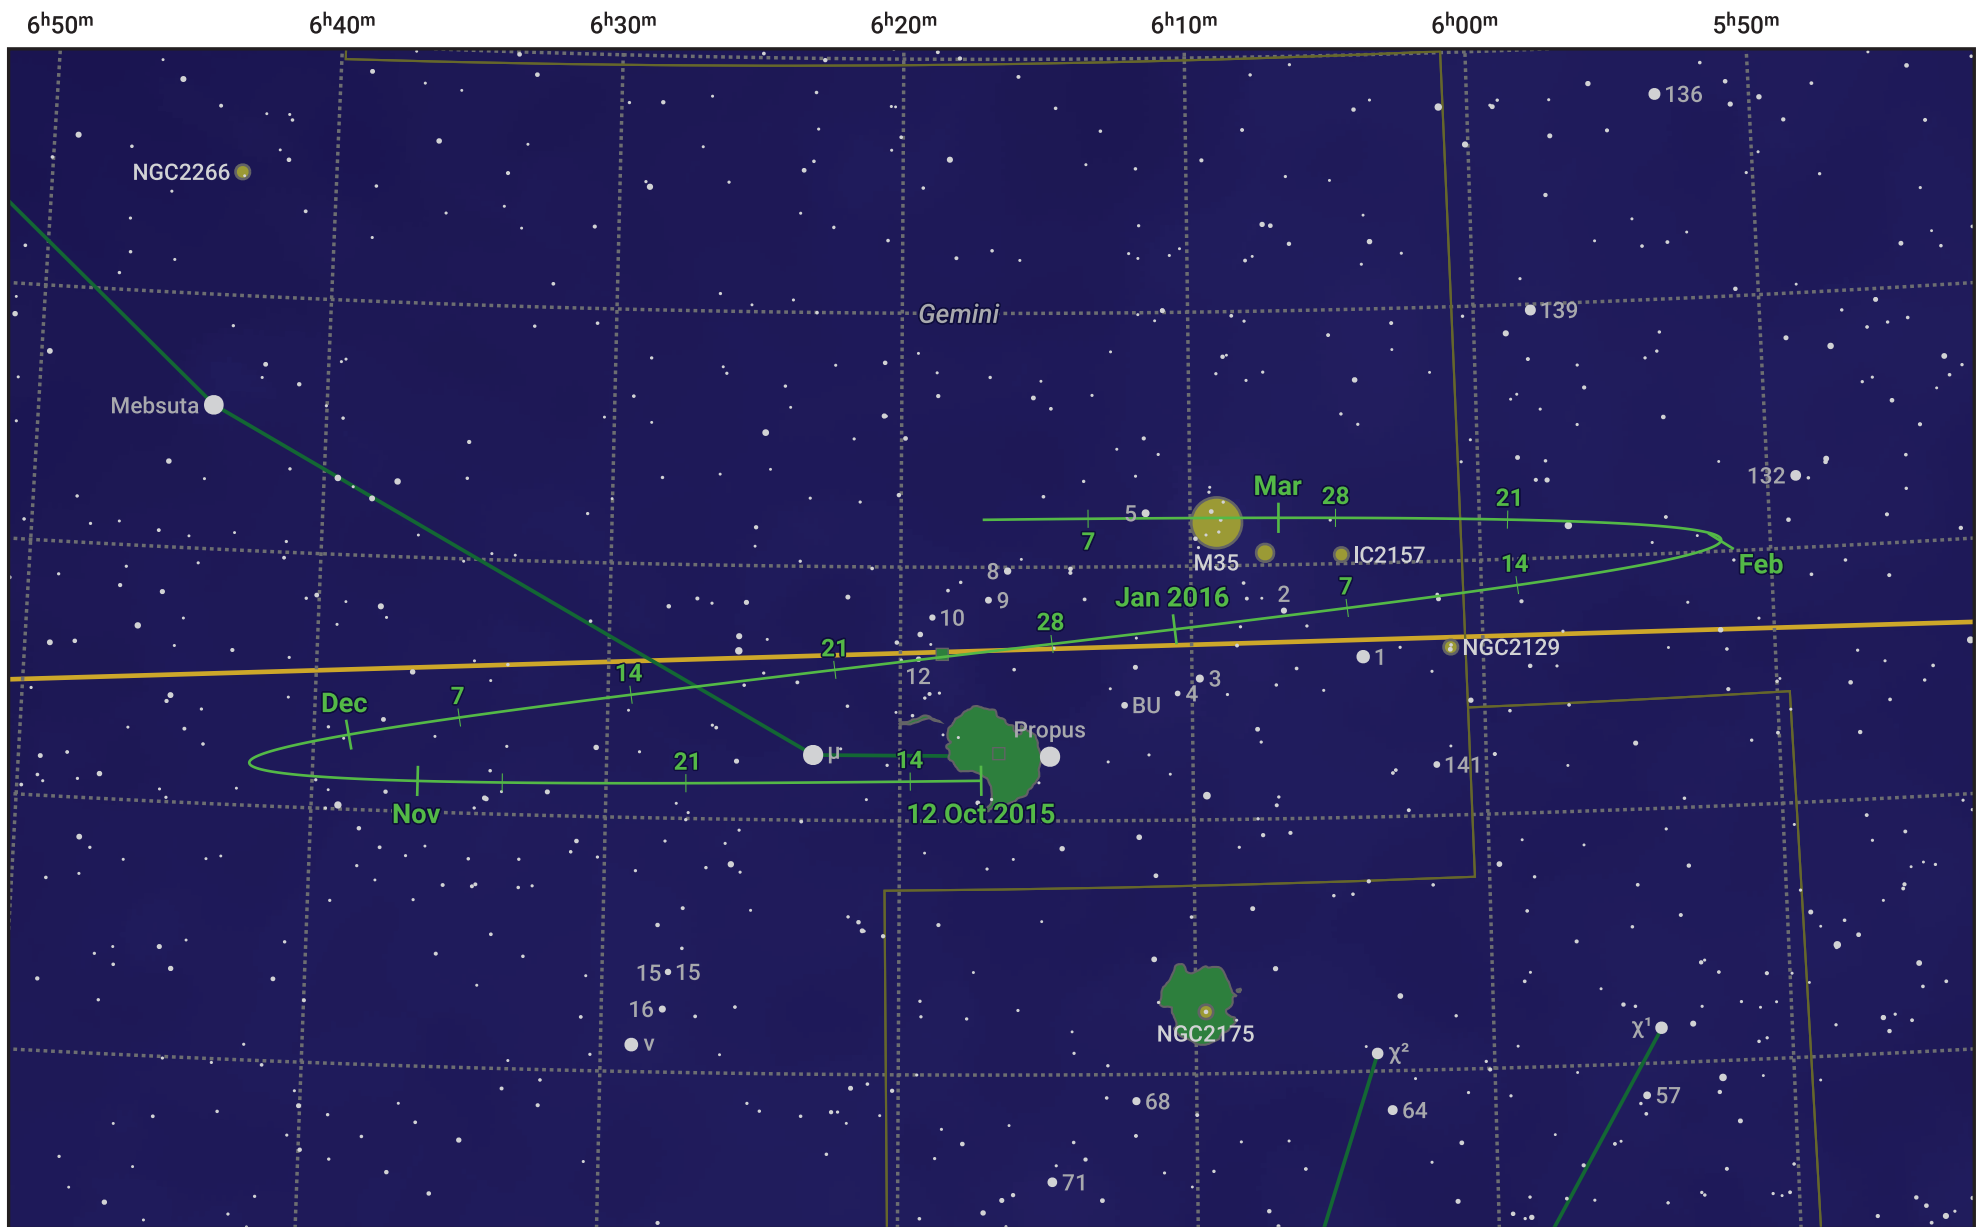

The path of Asteroid 27 Euterpe around opposition on 26 Dec 2015

© Dominic Ford 2011–2024. Date markers placed at midnight UTC. Downloaded from <https://in-the-sky.org>

Magnitude scale: · 9.0 · 8.0 · 7.0 · 6.0 · 5.0 · 4.0 · 3.0 · 2.0

— Ecliptic Plane

Galaxy Bright nebula Open cluster Globular cluster

Date	Mag	Phase
2015 Nov 1	10.2	95%
2015 Nov 23	9.6	97%
2015 Dec 1	9.4	98%
2015 Dec 24	8.6	100%
2016 Jan 1	8.8	100%
2016 Jan 26	9.6	98%
2016 Feb 1	9.8	97%
2016 Mar 1	10.5	94%
2016 Mar 6	10.6	94%