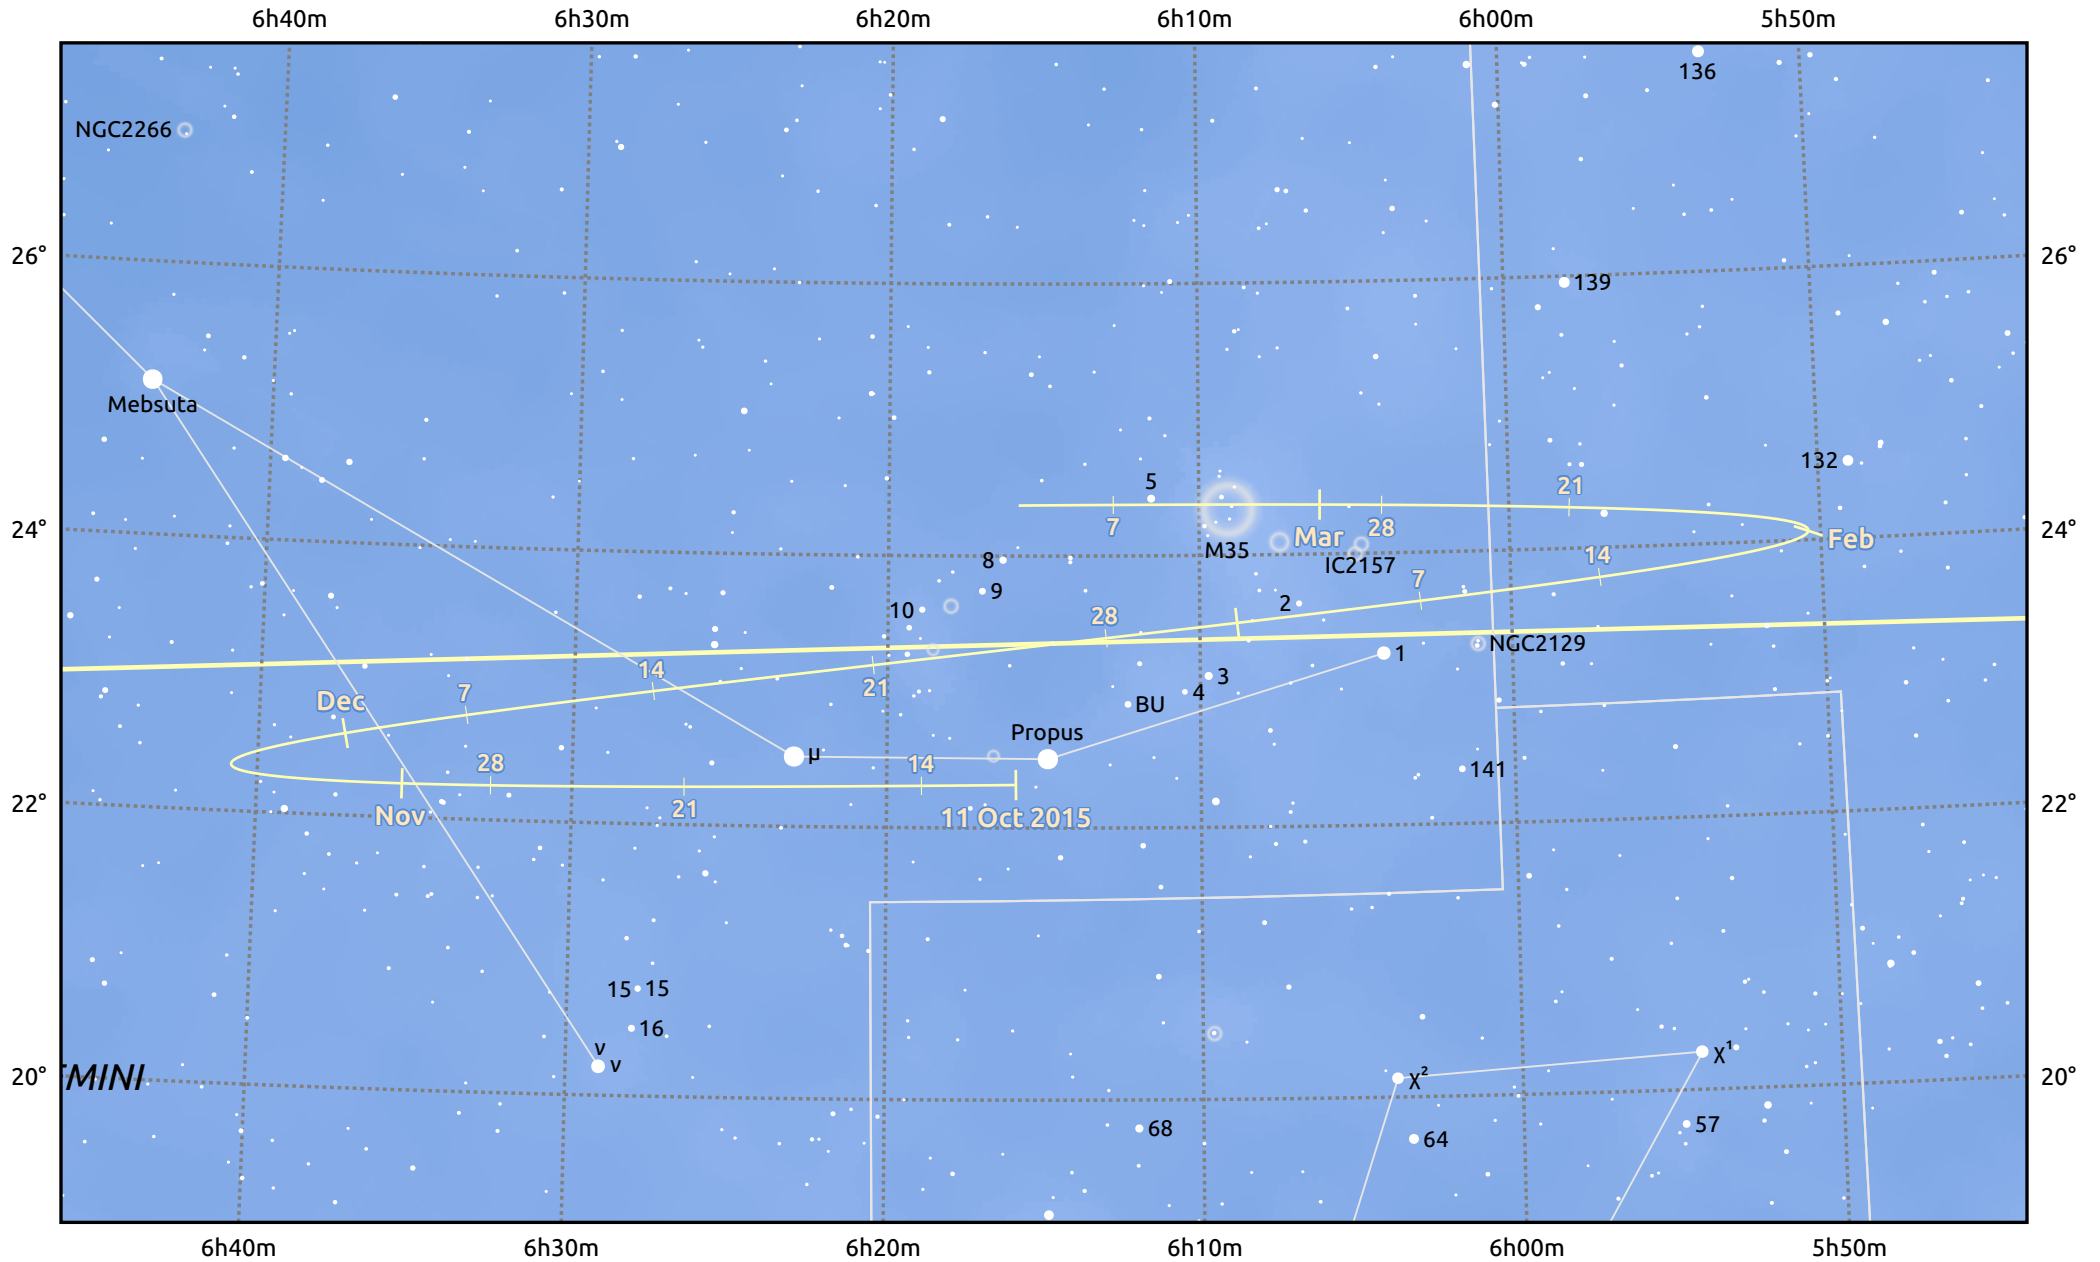

The path of Asteroid 27 Euterpe around opposition on 25 Dec 2015

© Dominic Ford 2011–2025. Date markers placed at midnight UTC. Downloaded from <https://in-the-sky.org>

Magnitude scale: · 9.0 · 8.0 · 7.0 · 6.0 · 5.0 · 4.0 ● 3.0 ● 2.0

— Ecliptic Plane

Galaxy Bright nebula Open cluster Globular cluster Planetary nebula

Date	Mag	Phase
2015 Nov 1	10.2	95%
2015 Nov 22	9.6	97%
2015 Dec 1	9.4	98%
2015 Dec 23	8.6	100%
2016 Jan 1	8.8	100%
2016 Jan 27	9.6	97%
2016 Feb 1	9.8	97%
2016 Mar 1	10.5	94%
2016 Mar 7	10.6	94%