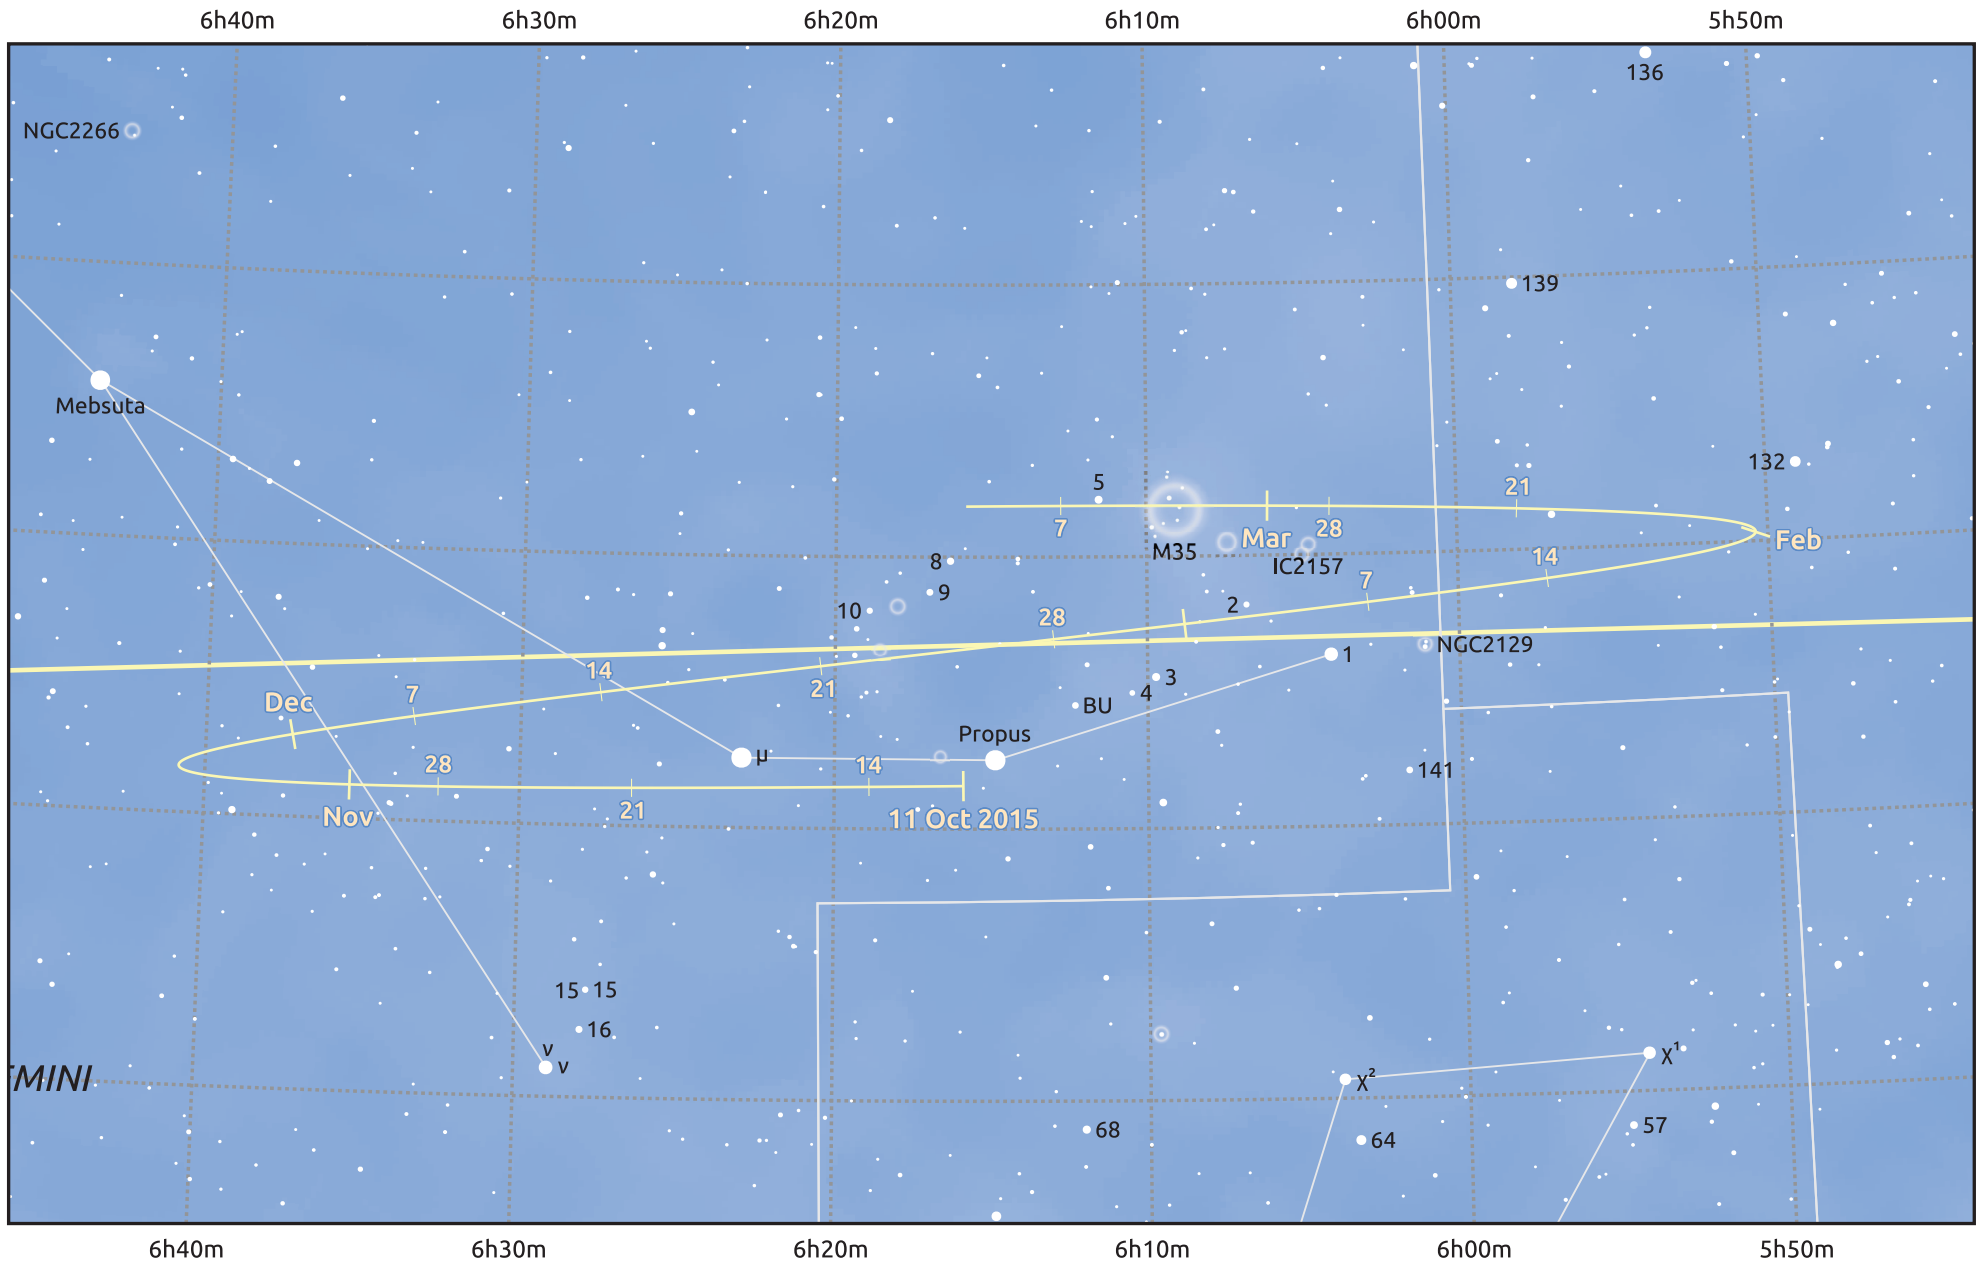

# The path of Asteroid 27 Euterpe around opposition on 25 Dec 2015

© Dominic Ford 2011–2025. Date markers placed at midnight UTC. Downloaded from <https://in-the-sky.org>

Magnitude scale: · 9.0 · 8.0 · 7.0 · 6.0 · 5.0 · 4.0 ● 3.0 ● 2.0

— Ecliptic Plane

Galaxy Bright nebula Open cluster Globular cluster Planetary nebula

Date	Mag	Phase
2015 Nov 1	10.2	95%
2015 Nov 22	9.6	97%
2015 Dec 1	9.4	98%
2015 Dec 23	8.6	100%
2016 Jan 1	8.8	100%
2016 Jan 27	9.6	97%
2016 Feb 1	9.8	97%
2016 Mar 1	10.5	94%
2016 Mar 7	10.6	94%