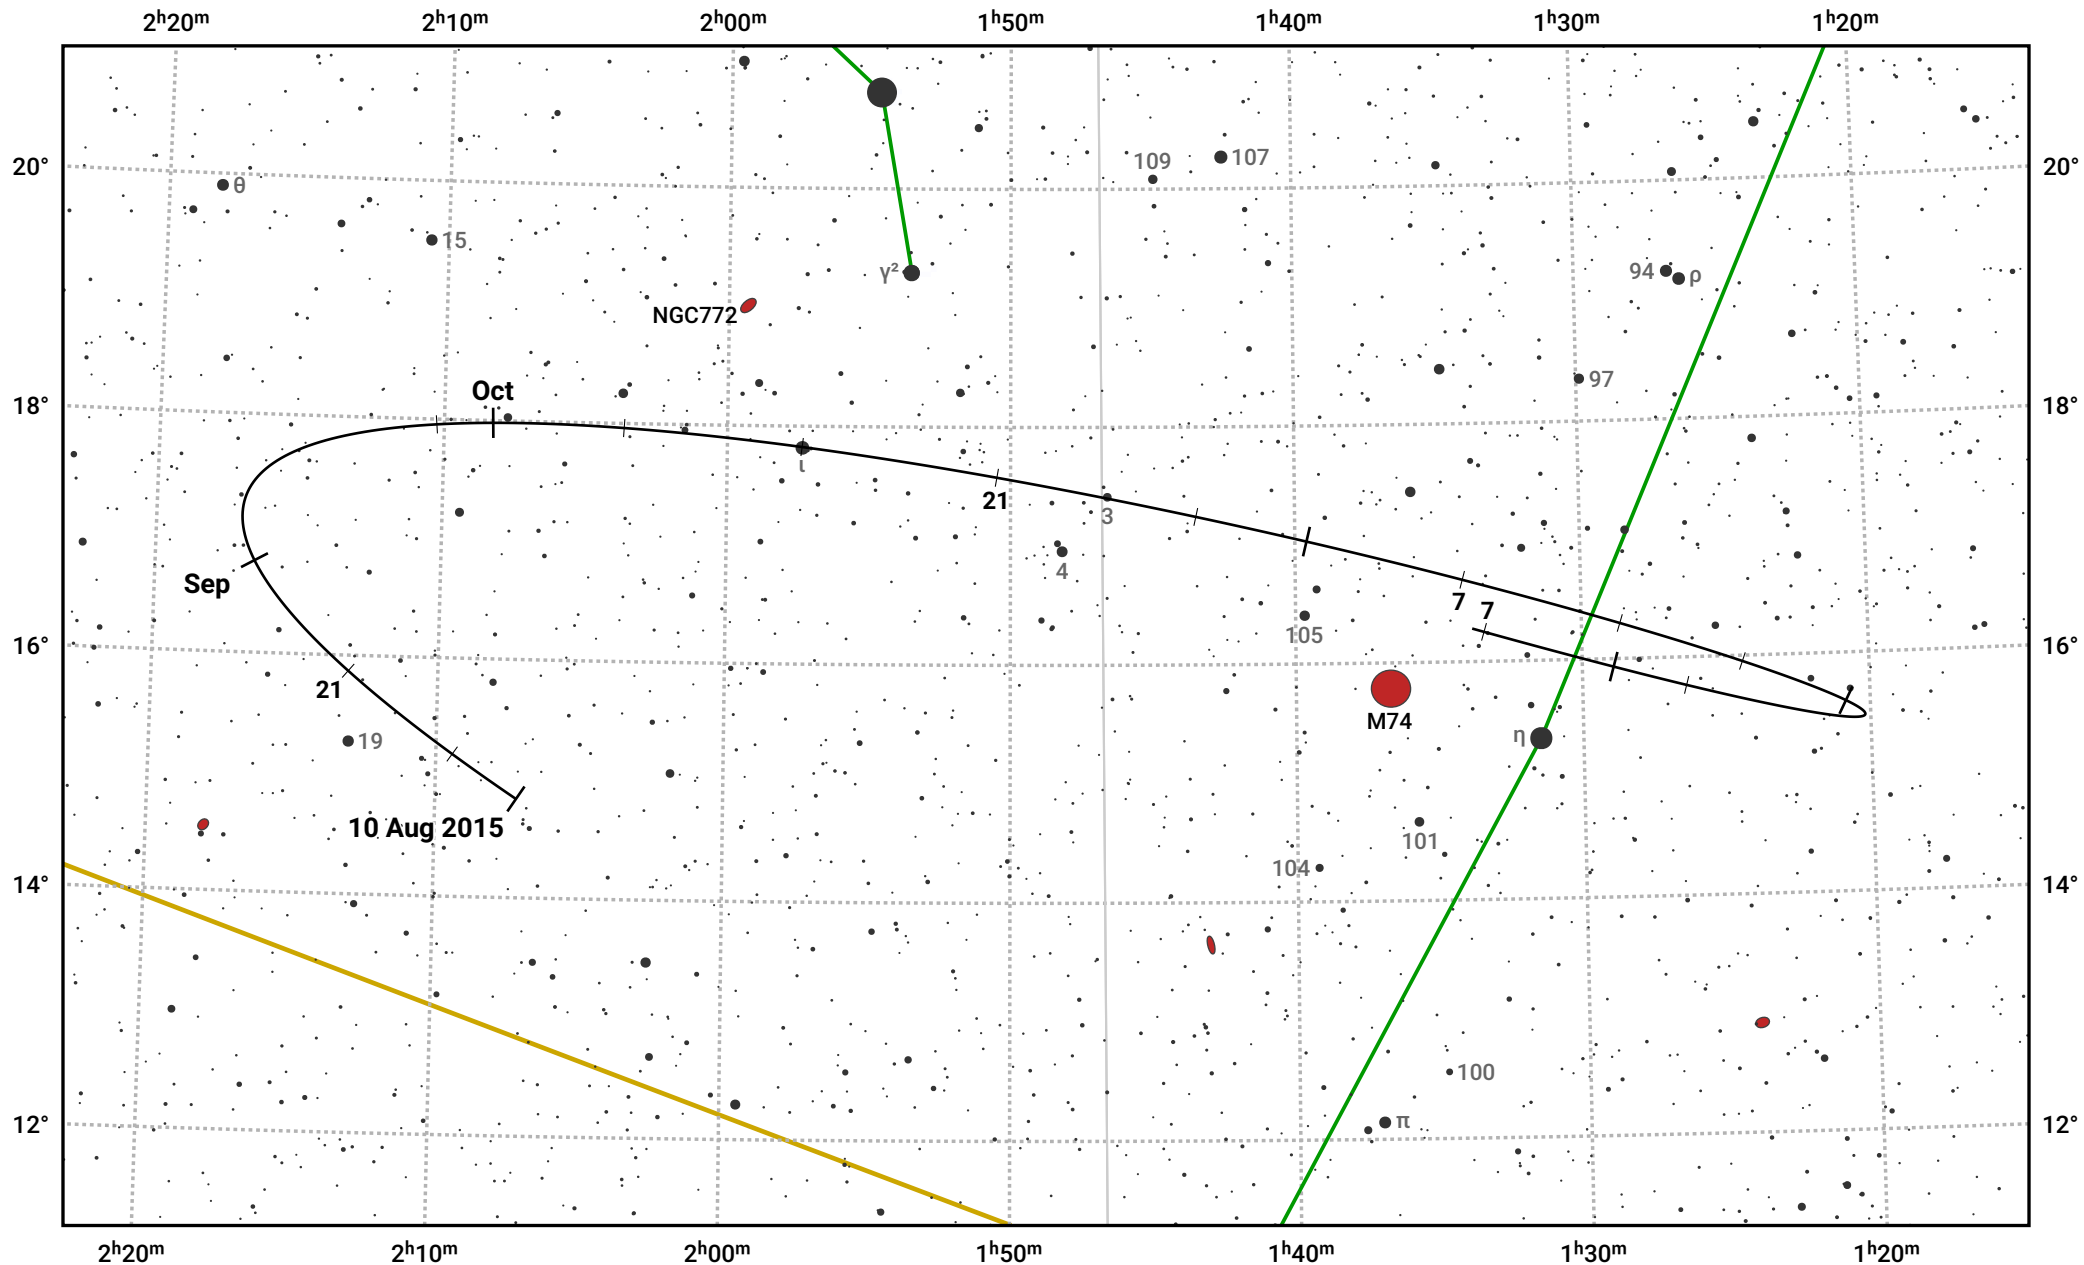

The path of Asteroid 29 Amphitrite around opposition on 24 Oct 2015

© Dominic Ford 2011–2024. Date markers placed at midnight UTC. Downloaded from <https://in-the-sky.org>

Magnitude scale: 11.0 10.0 9.0 8.0 7.0 6.0 5.0 4.0 3.0 2.0

— Ecliptic Plane

Galaxy Bright nebula Open cluster Globular cluster

Date	Mag	Phase
2015 Sep 1	10.1	97%
2015 Sep 28	9.5	99%
2015 Oct 1	9.4	99%
2015 Nov 1	9.0	100%
2015 Dec 1	9.7	98%
2016 Jan 1	10.4	96%