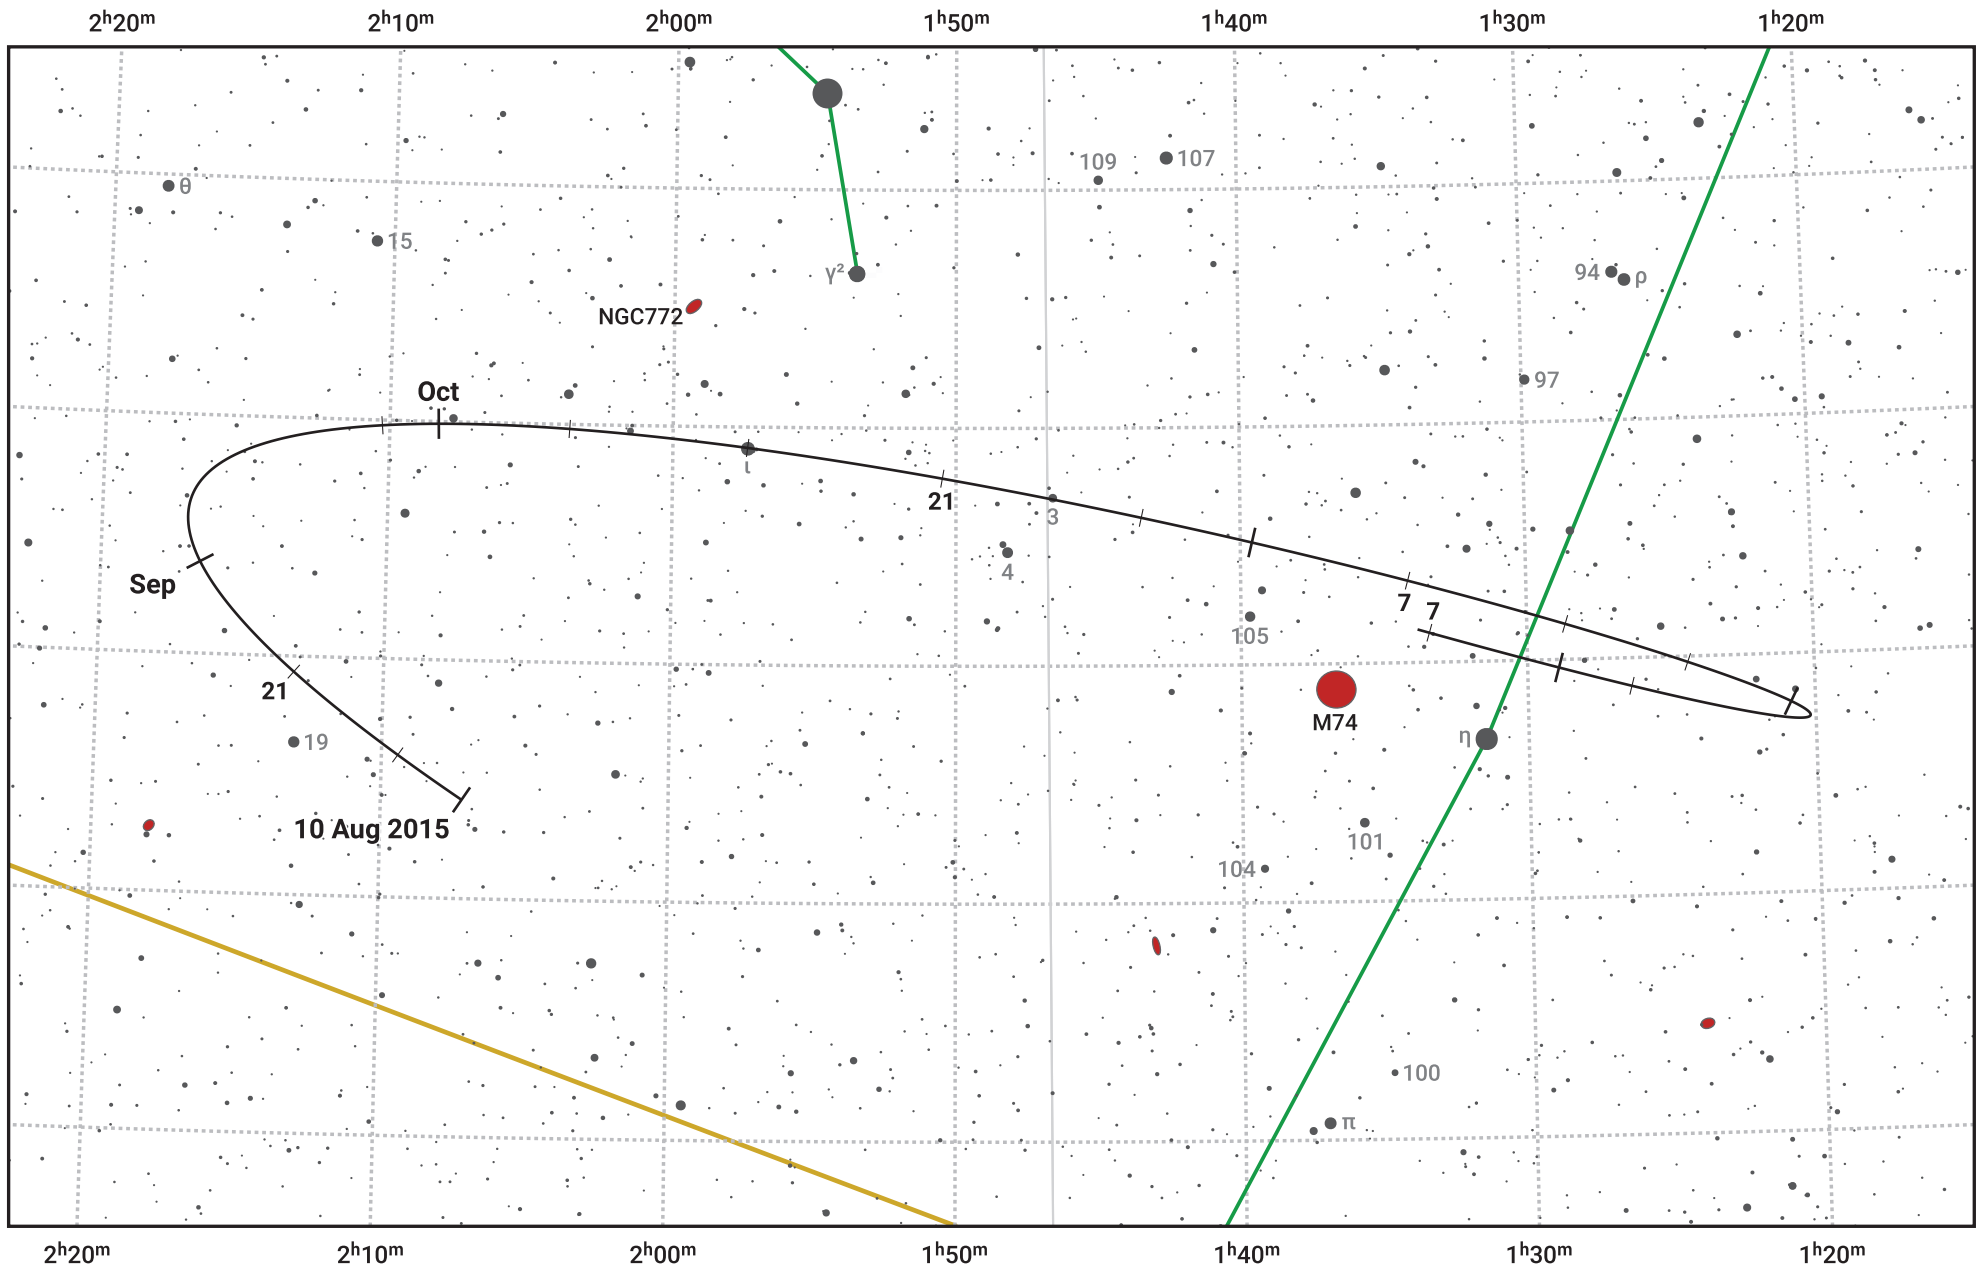

The path of Asteroid 29 Amphitrite around opposition on 24 Oct 2015

© Dominic Ford 2011–2024. Date markers placed at midnight UTC. Downloaded from <https://in-the-sky.org>

Magnitude scale: 11.0 10.0 9.0 8.0 7.0 6.0 5.0 4.0 3.0 2.0

— Ecliptic Plane

- Galaxy
- Bright nebula
- Open cluster
- ⊕ Globular cluster

Date	Mag	Phase
2015 Sep 1	10.1	97%
2015 Sep 28	9.5	99%
2015 Oct 1	9.4	99%
2015 Nov 1	9.0	100%
2015 Dec 1	9.7	98%
2016 Jan 1	10.4	96%