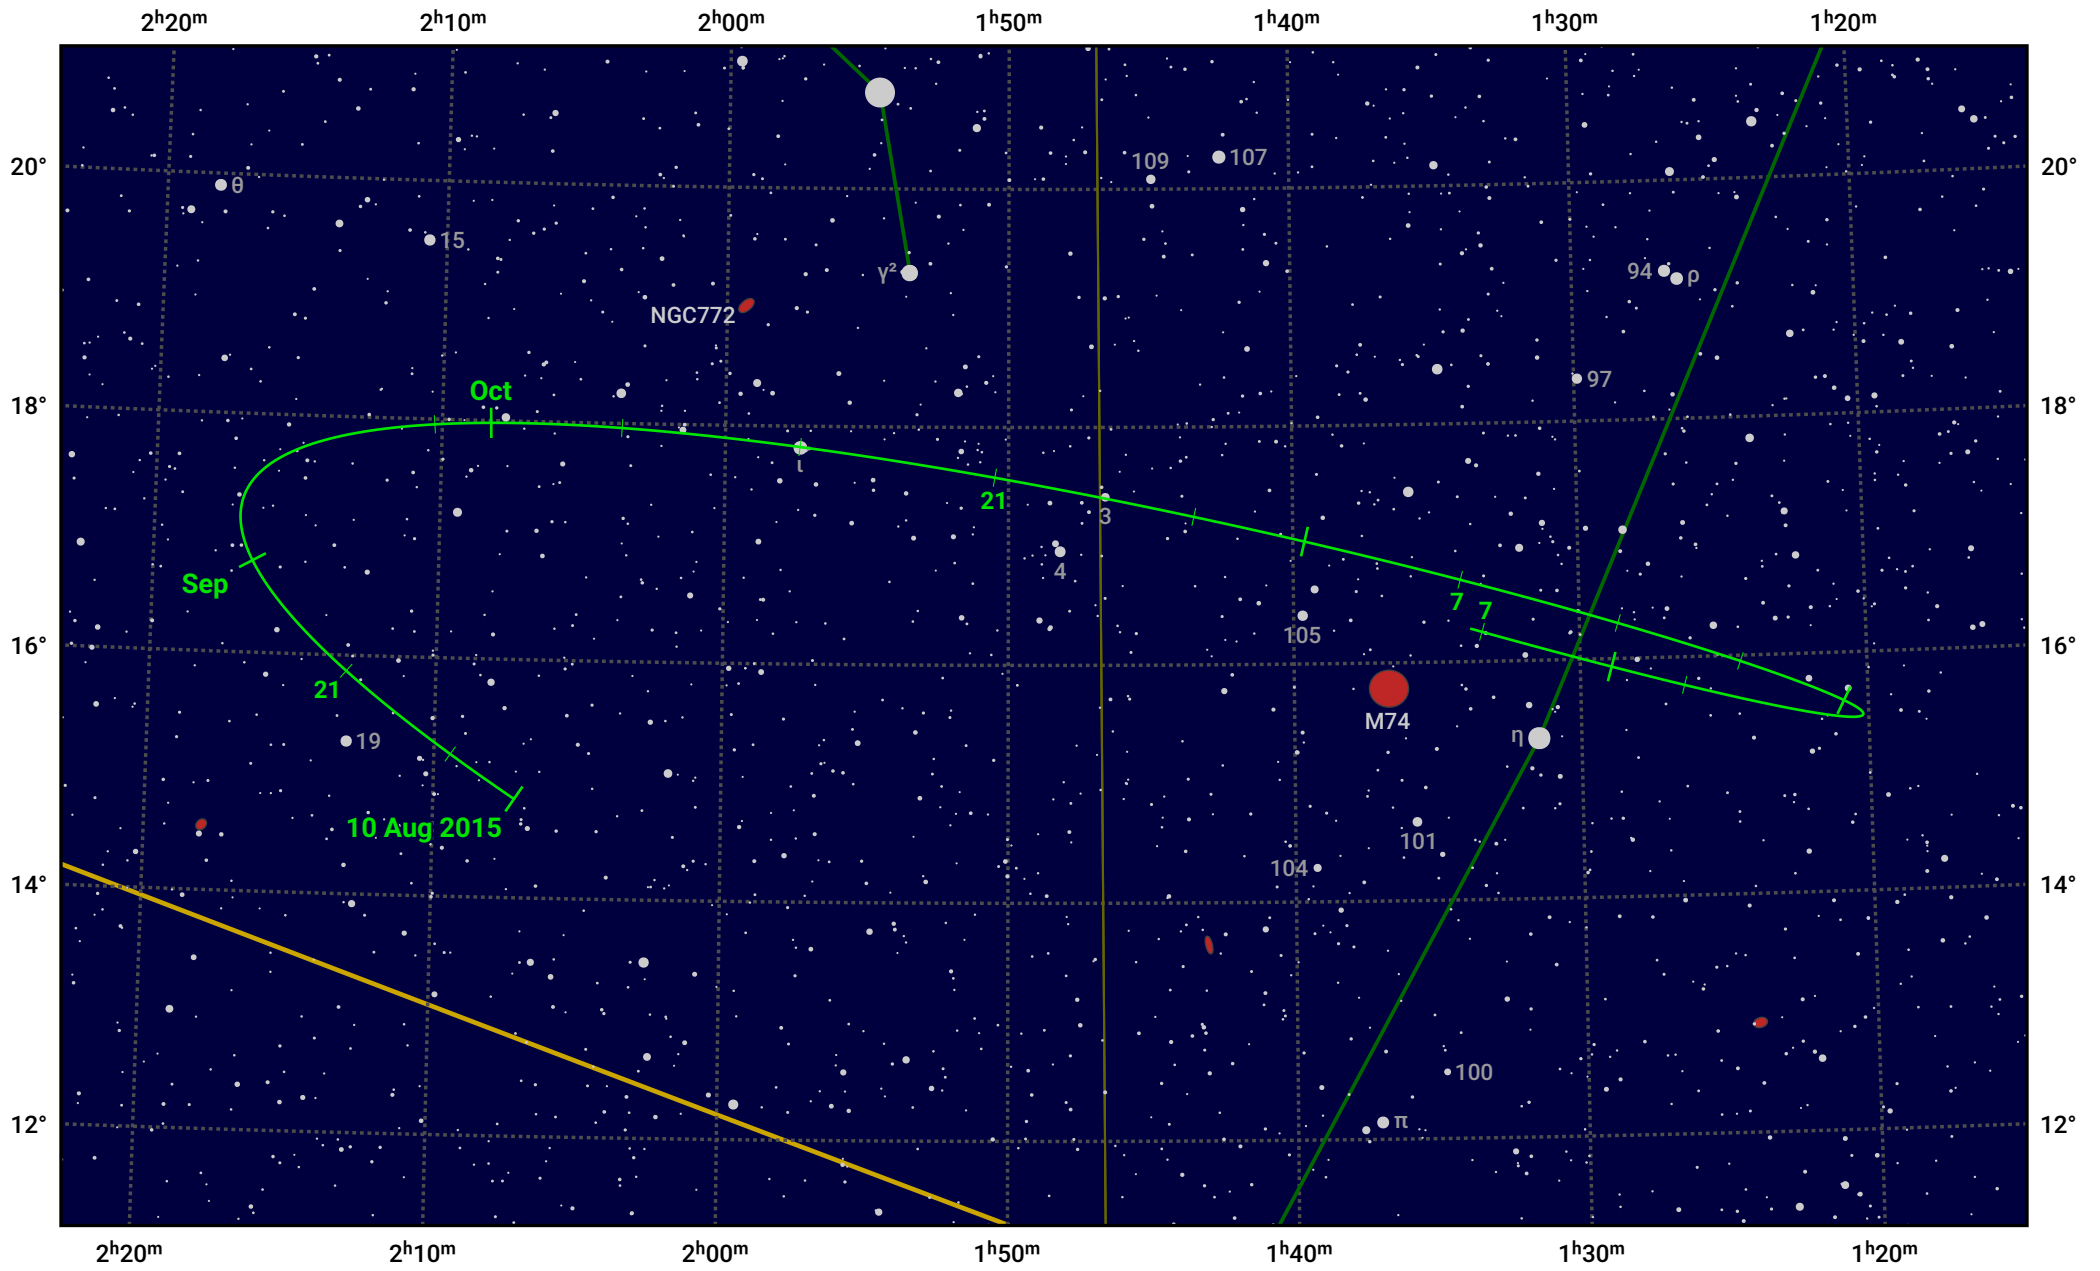

The path of Asteroid 29 Amphitrite around opposition on 24 Oct 2015

© Dominic Ford 2011–2024. Date markers placed at midnight UTC. Downloaded from <https://in-the-sky.org>

Magnitude scale: 11.0 10.0 9.0 8.0 7.0 6.0 5.0 4.0 3.0 2.0

— Ecliptic Plane

- Galaxy
- Bright nebula
- Open cluster
- ⊕ Globular cluster

Date	Mag	Phase
2015 Sep 1	10.1	97%
2015 Sep 28	9.5	99%
2015 Oct 1	9.4	99%
2015 Nov 1	9.0	100%
2015 Dec 1	9.7	98%
2016 Jan 1	10.4	96%