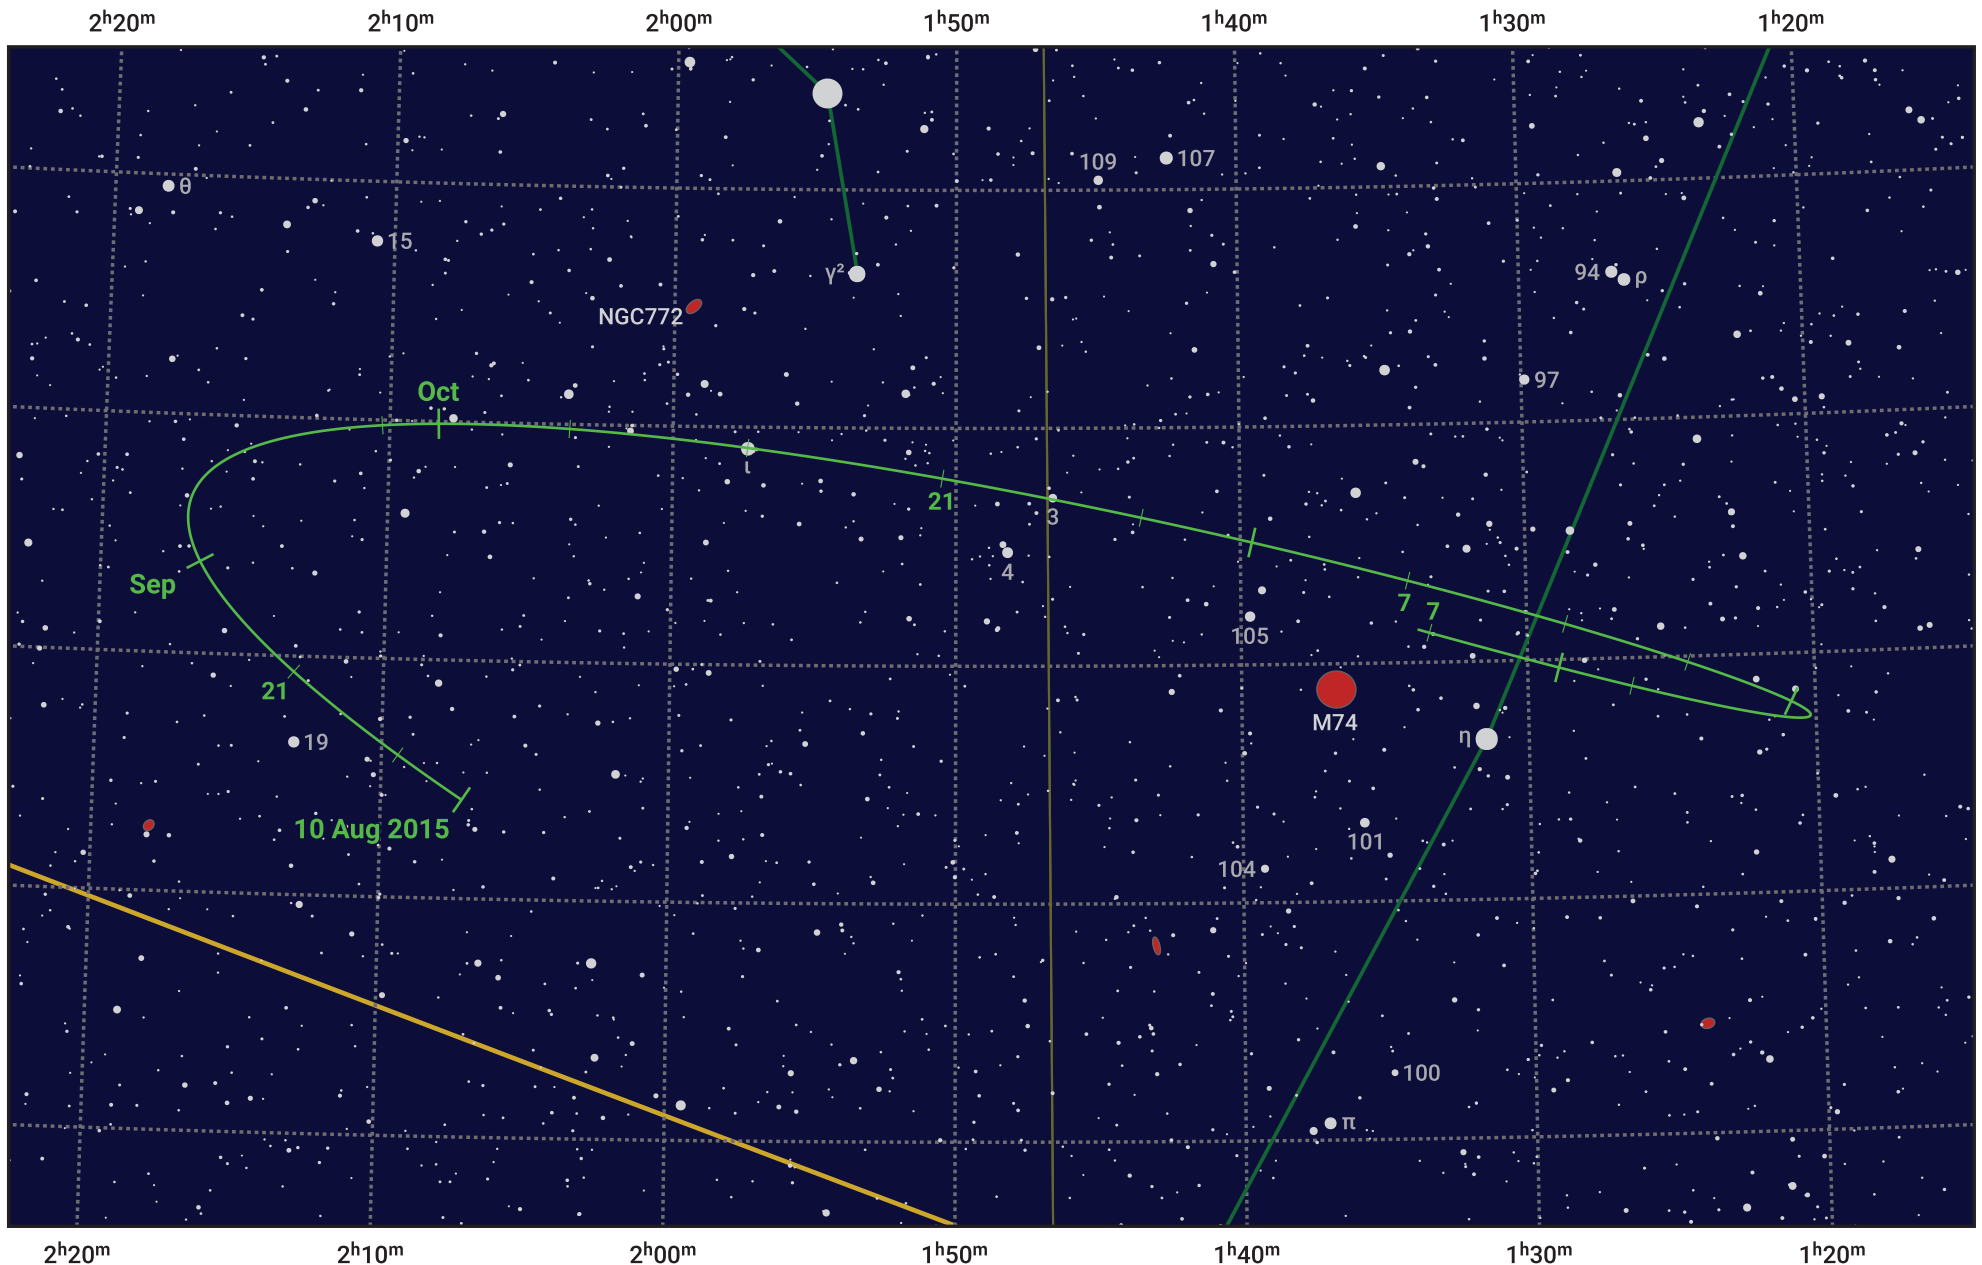

The path of Asteroid 29 Amphitrite around opposition on 24 Oct 2015

© Dominic Ford 2011–2024. Date markers placed at midnight UTC. Downloaded from <https://in-the-sky.org>

Magnitude scale: 11.0 10.0 9.0 8.0 7.0 6.0 5.0 4.0 3.0 2.0

— Ecliptic Plane

- Galaxy
- Bright nebula
- Open cluster
- ⊕ Globular cluster

Date	Mag	Phase
2015 Sep 1	10.1	97%
2015 Sep 28	9.5	99%
2015 Oct 1	9.4	99%
2015 Nov 1	9.0	100%
2015 Dec 1	9.7	98%
2016 Jan 1	10.4	96%