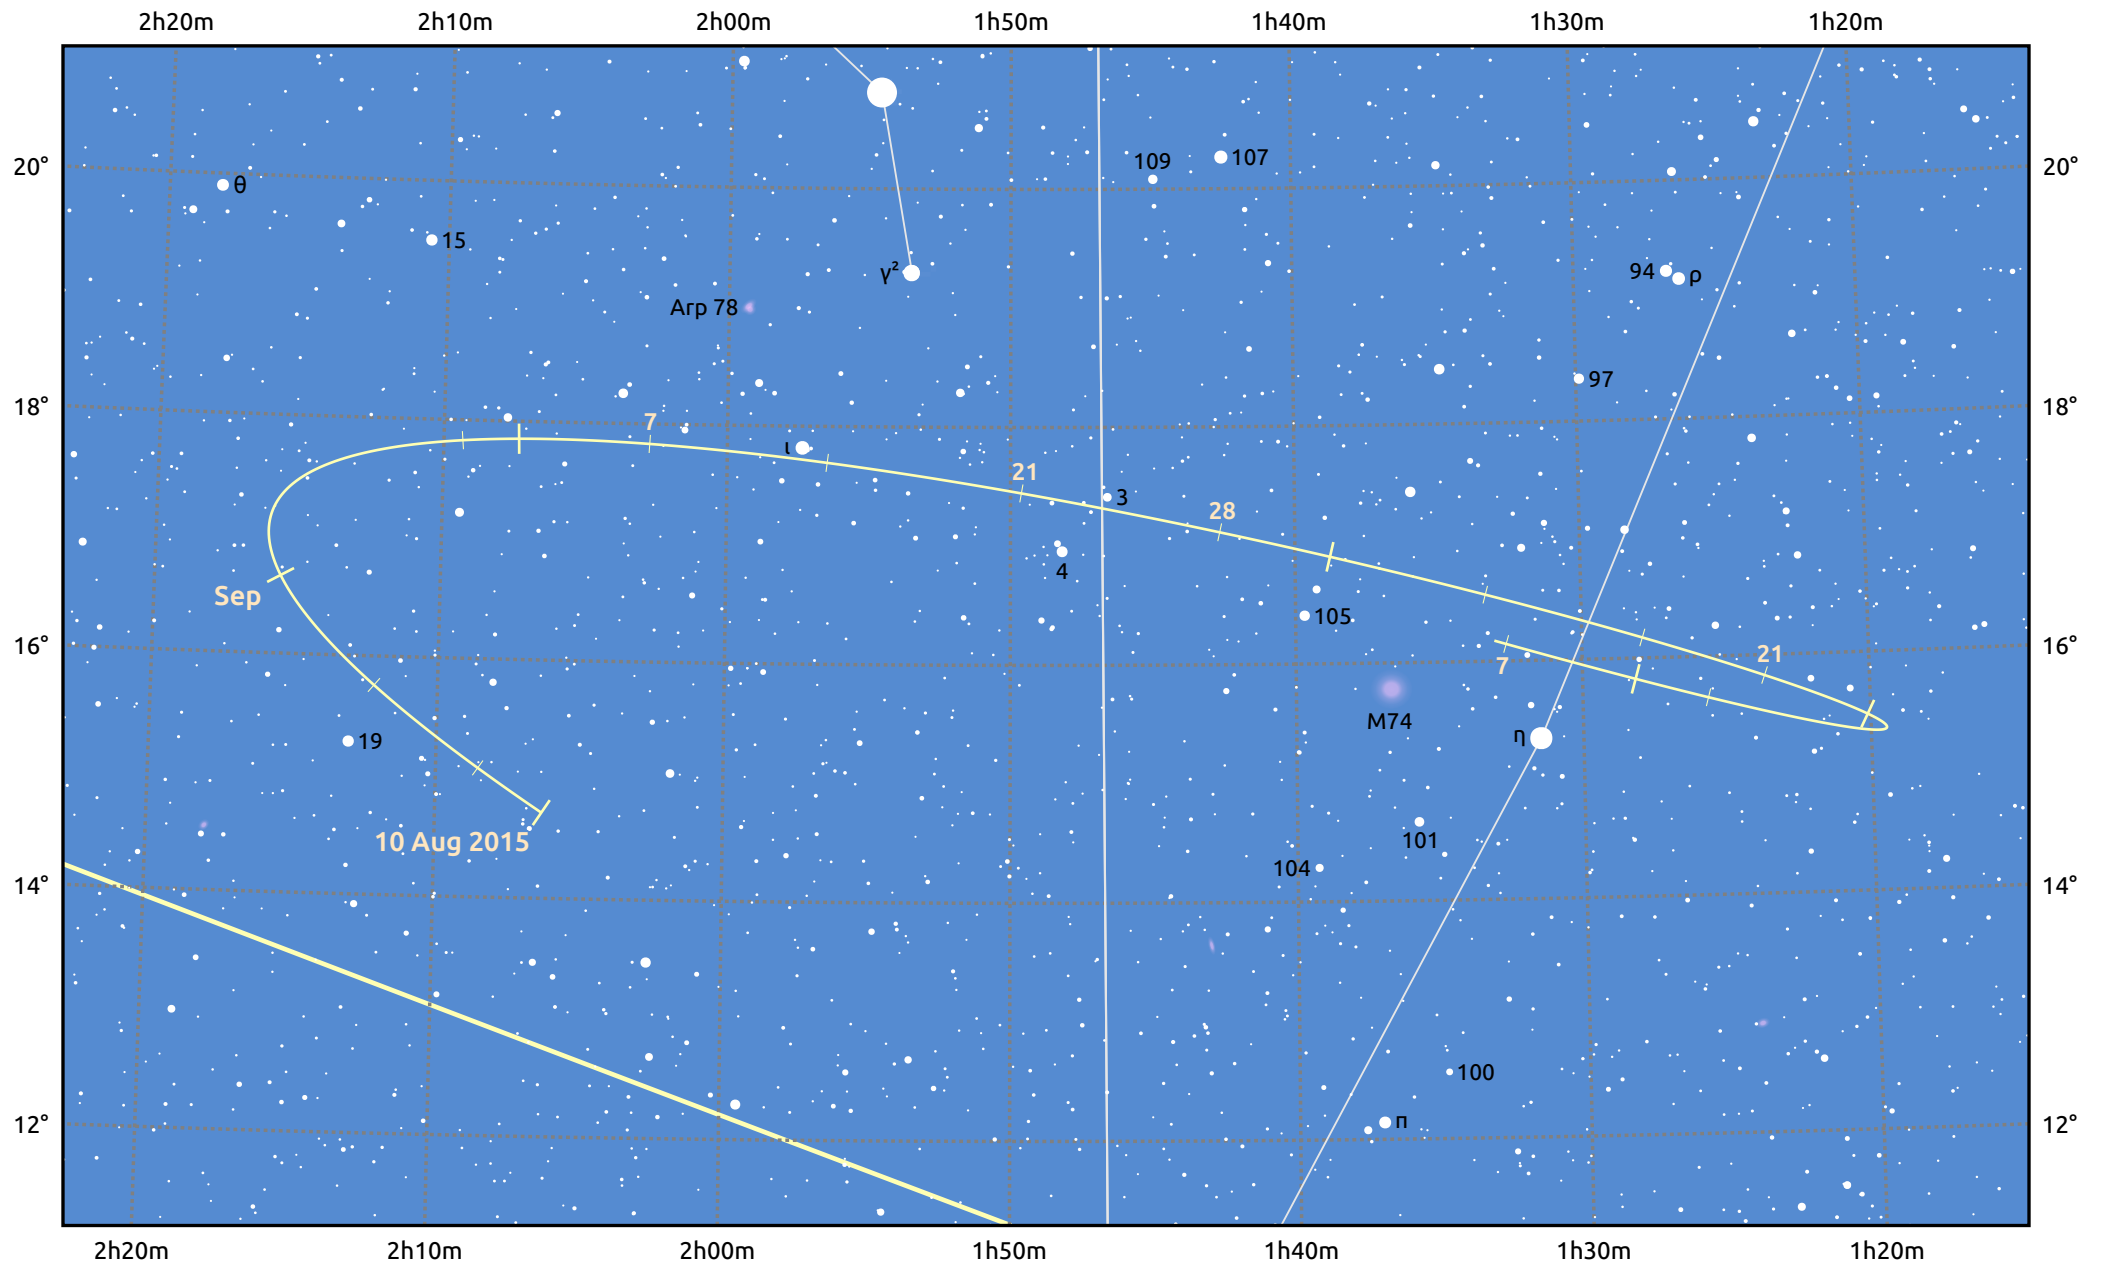

The path of Asteroid 29 Amphitrite around opposition on 24 Oct 2015

© Dominic Ford 2011–2025. Date markers placed at midnight UTC. Downloaded from <https://in-the-sky.org>

Magnitude scale: 11.0 10.0 9.0 8.0 7.0 6.0 5.0 4.0 3.0 2.0

— Ecliptic Plane

Galaxy Bright nebula Open cluster Globular cluster Planetary nebula

Date	Mag	Phase
2015 Sep 1	10.1	97%
2015 Sep 28	9.5	99%
2015 Oct 1	9.4	99%
2015 Nov 1	9.0	100%
2015 Dec 1	9.7	98%
2016 Jan 1	10.3	96%