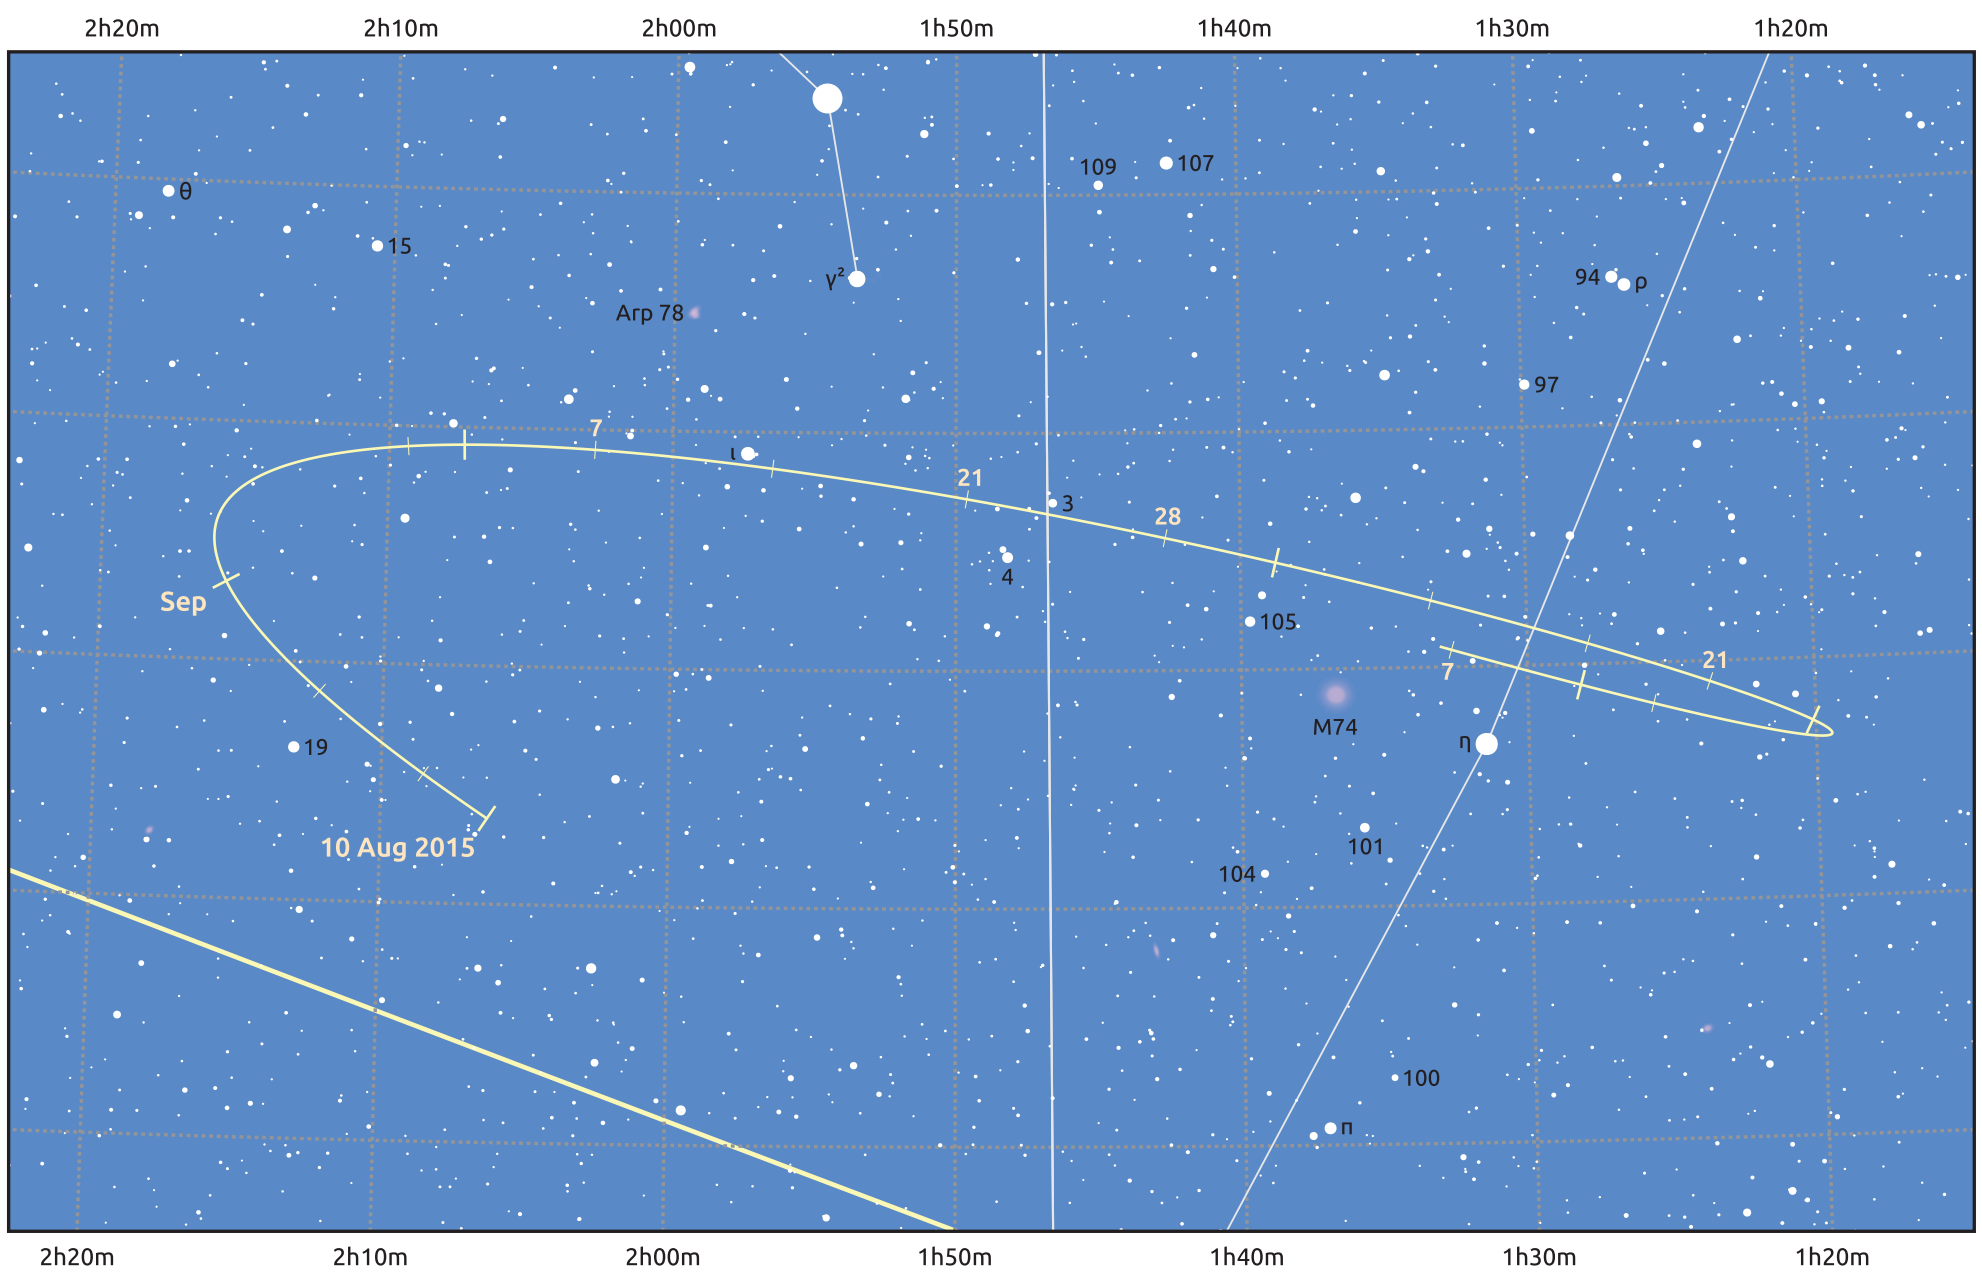

The path of Asteroid 29 Amphitrite around opposition on 24 Oct 2015

© Dominic Ford 2011–2025. Date markers placed at midnight UTC. Downloaded from <https://in-the-sky.org>

Magnitude scale: 11.0 10.0 9.0 8.0 7.0 6.0 5.0 4.0 3.0 2.0

— Ecliptic Plane

Galaxy Bright nebula Open cluster Globular cluster Planetary nebula

Date	Mag	Phase
2015 Sep 1	10.1	97%
2015 Sep 28	9.5	99%
2015 Oct 1	9.4	99%
2015 Nov 1	9.0	100%
2015 Dec 1	9.7	98%
2016 Jan 1	10.3	96%