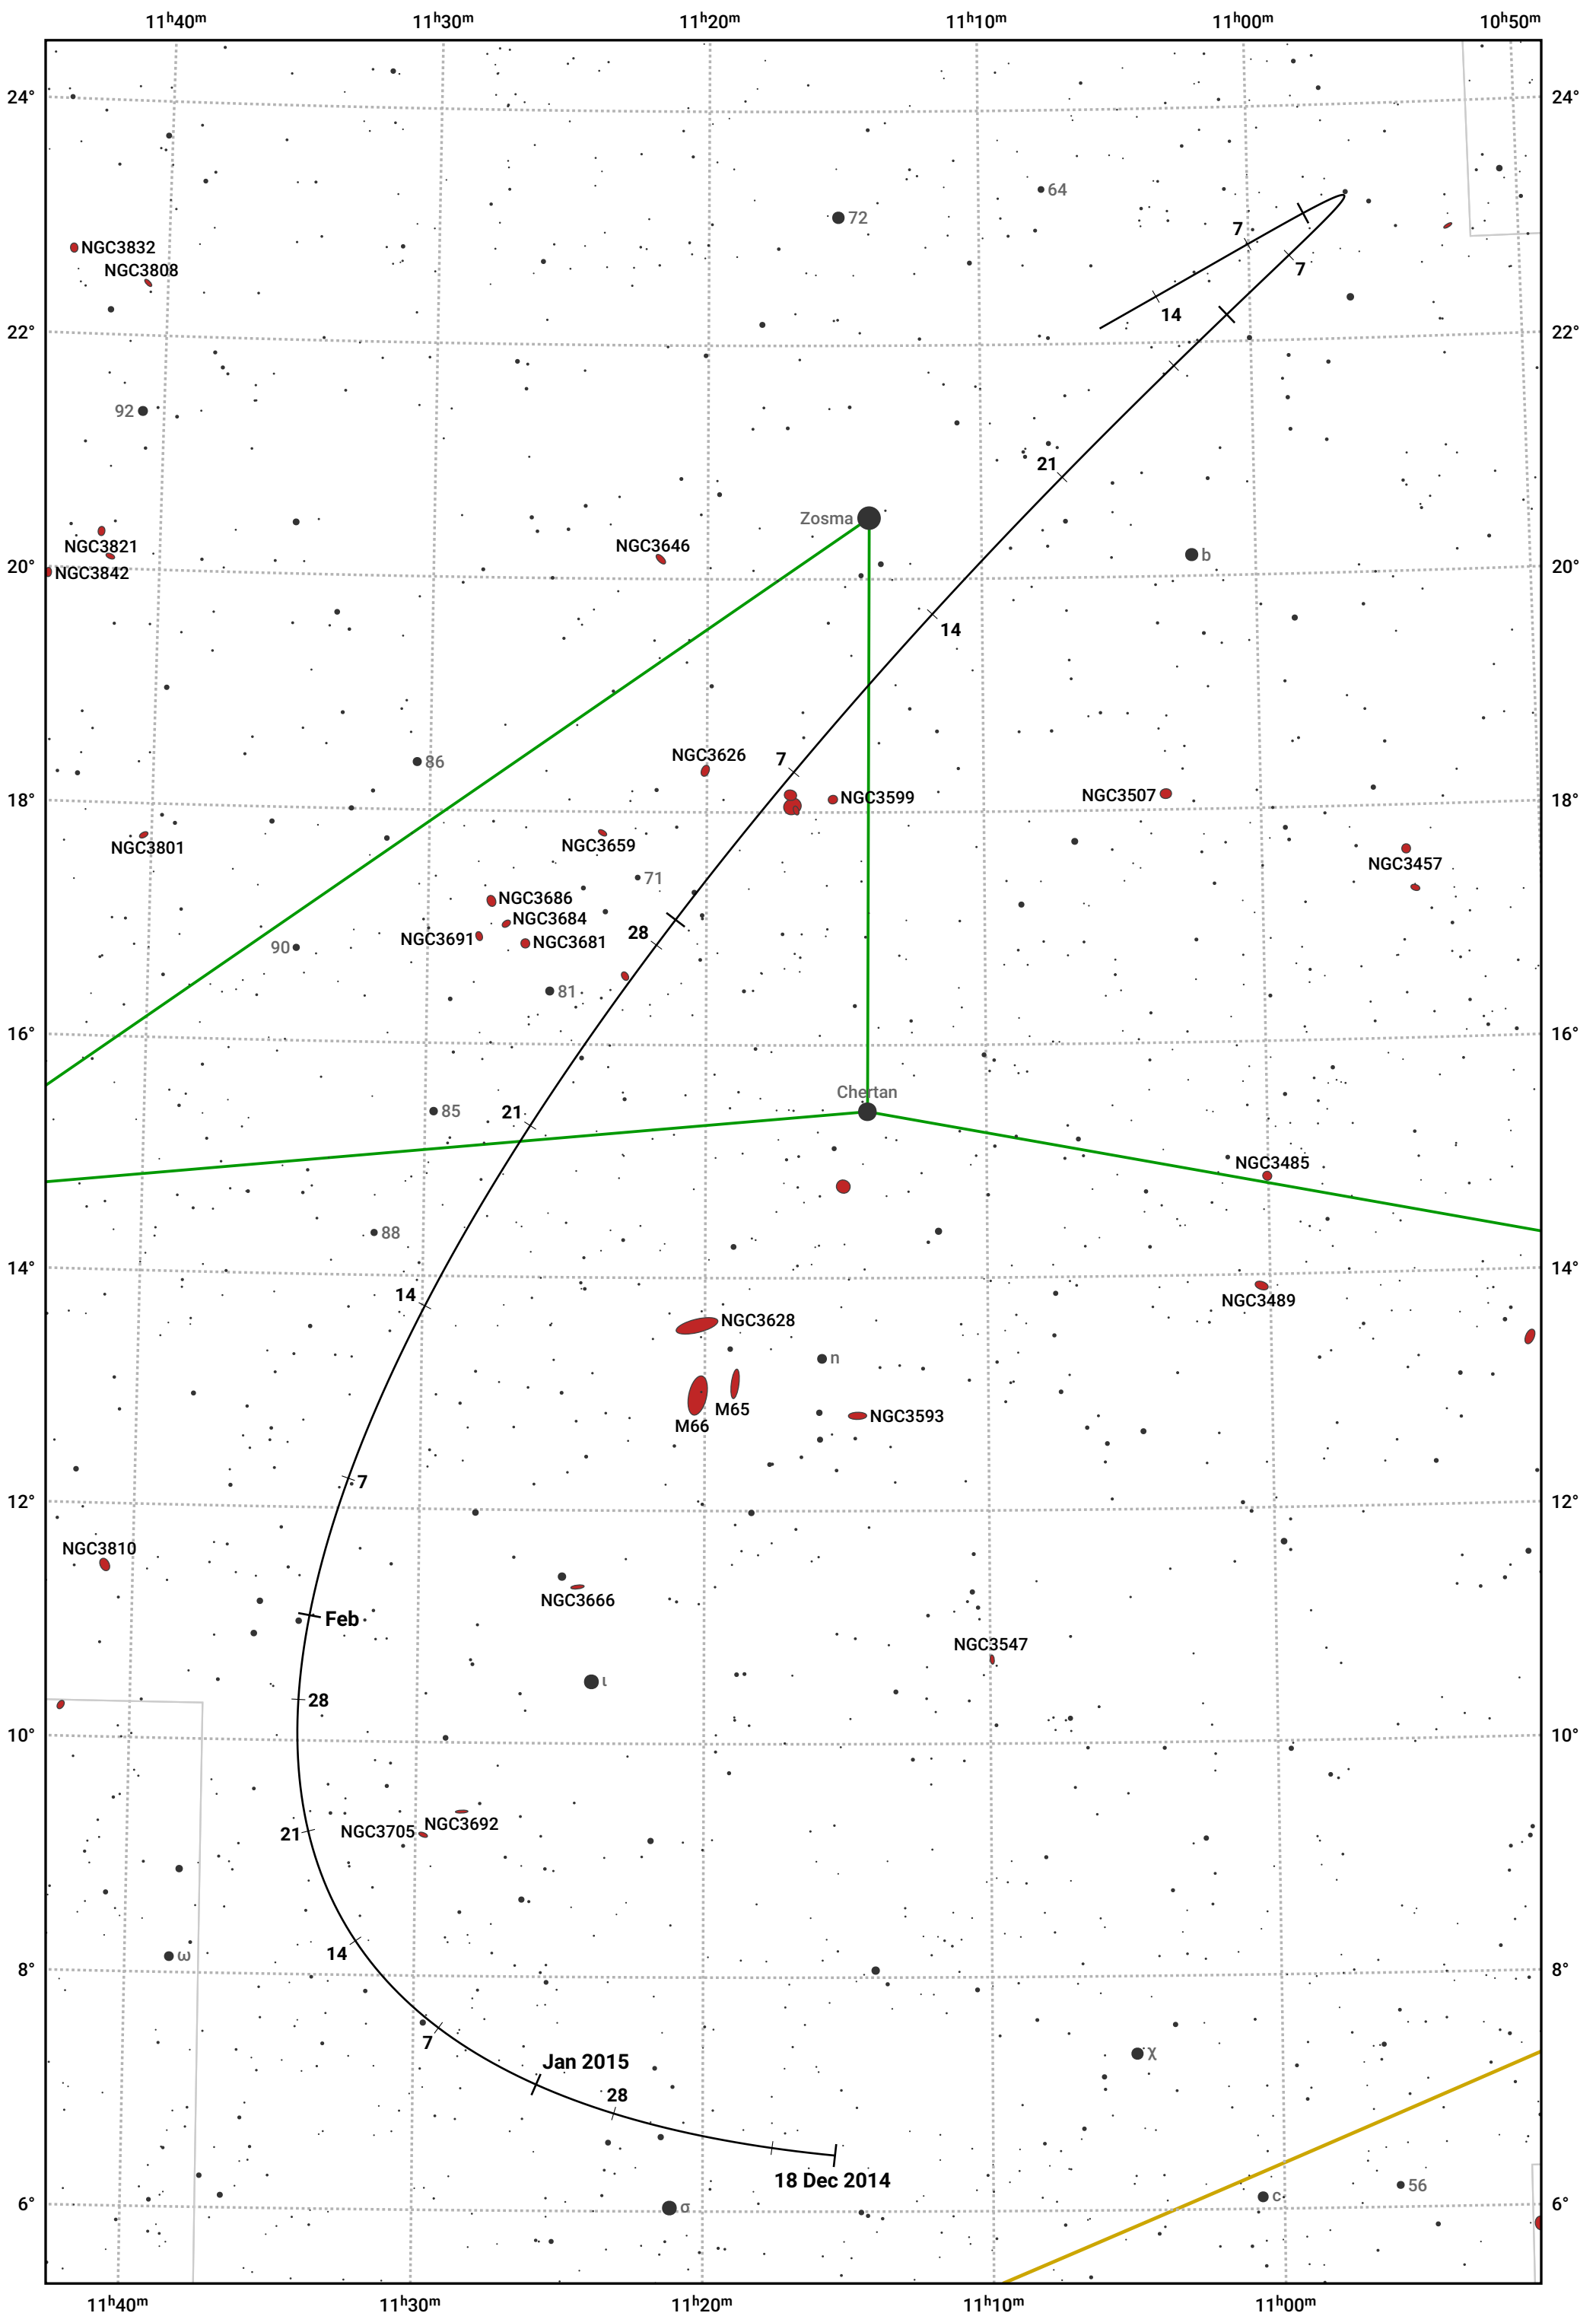

# The path of Asteroid 354 Eleonora around opposition on 3 Mar 2015

© Dominic Ford 2011–2024. Date markers placed at midnight UTC. Downloaded from <https://in-the-sky.org>

Magnitude scale: 11.0 10.0 9.0 8.0 7.0 6.0 5.0 4.0 3.0 2.0

— Ecliptic Plane

Galaxy Bright nebula Open cluster Globular cluster

Date	Mag
2015 Jan 1	10.7
2015 Feb 1	10.0
2015 Feb 8	9.9
2015 Mar 1	9.5
2015 Apr 1	10.0
2015 May 1	10.6
2015 May 16	10.9