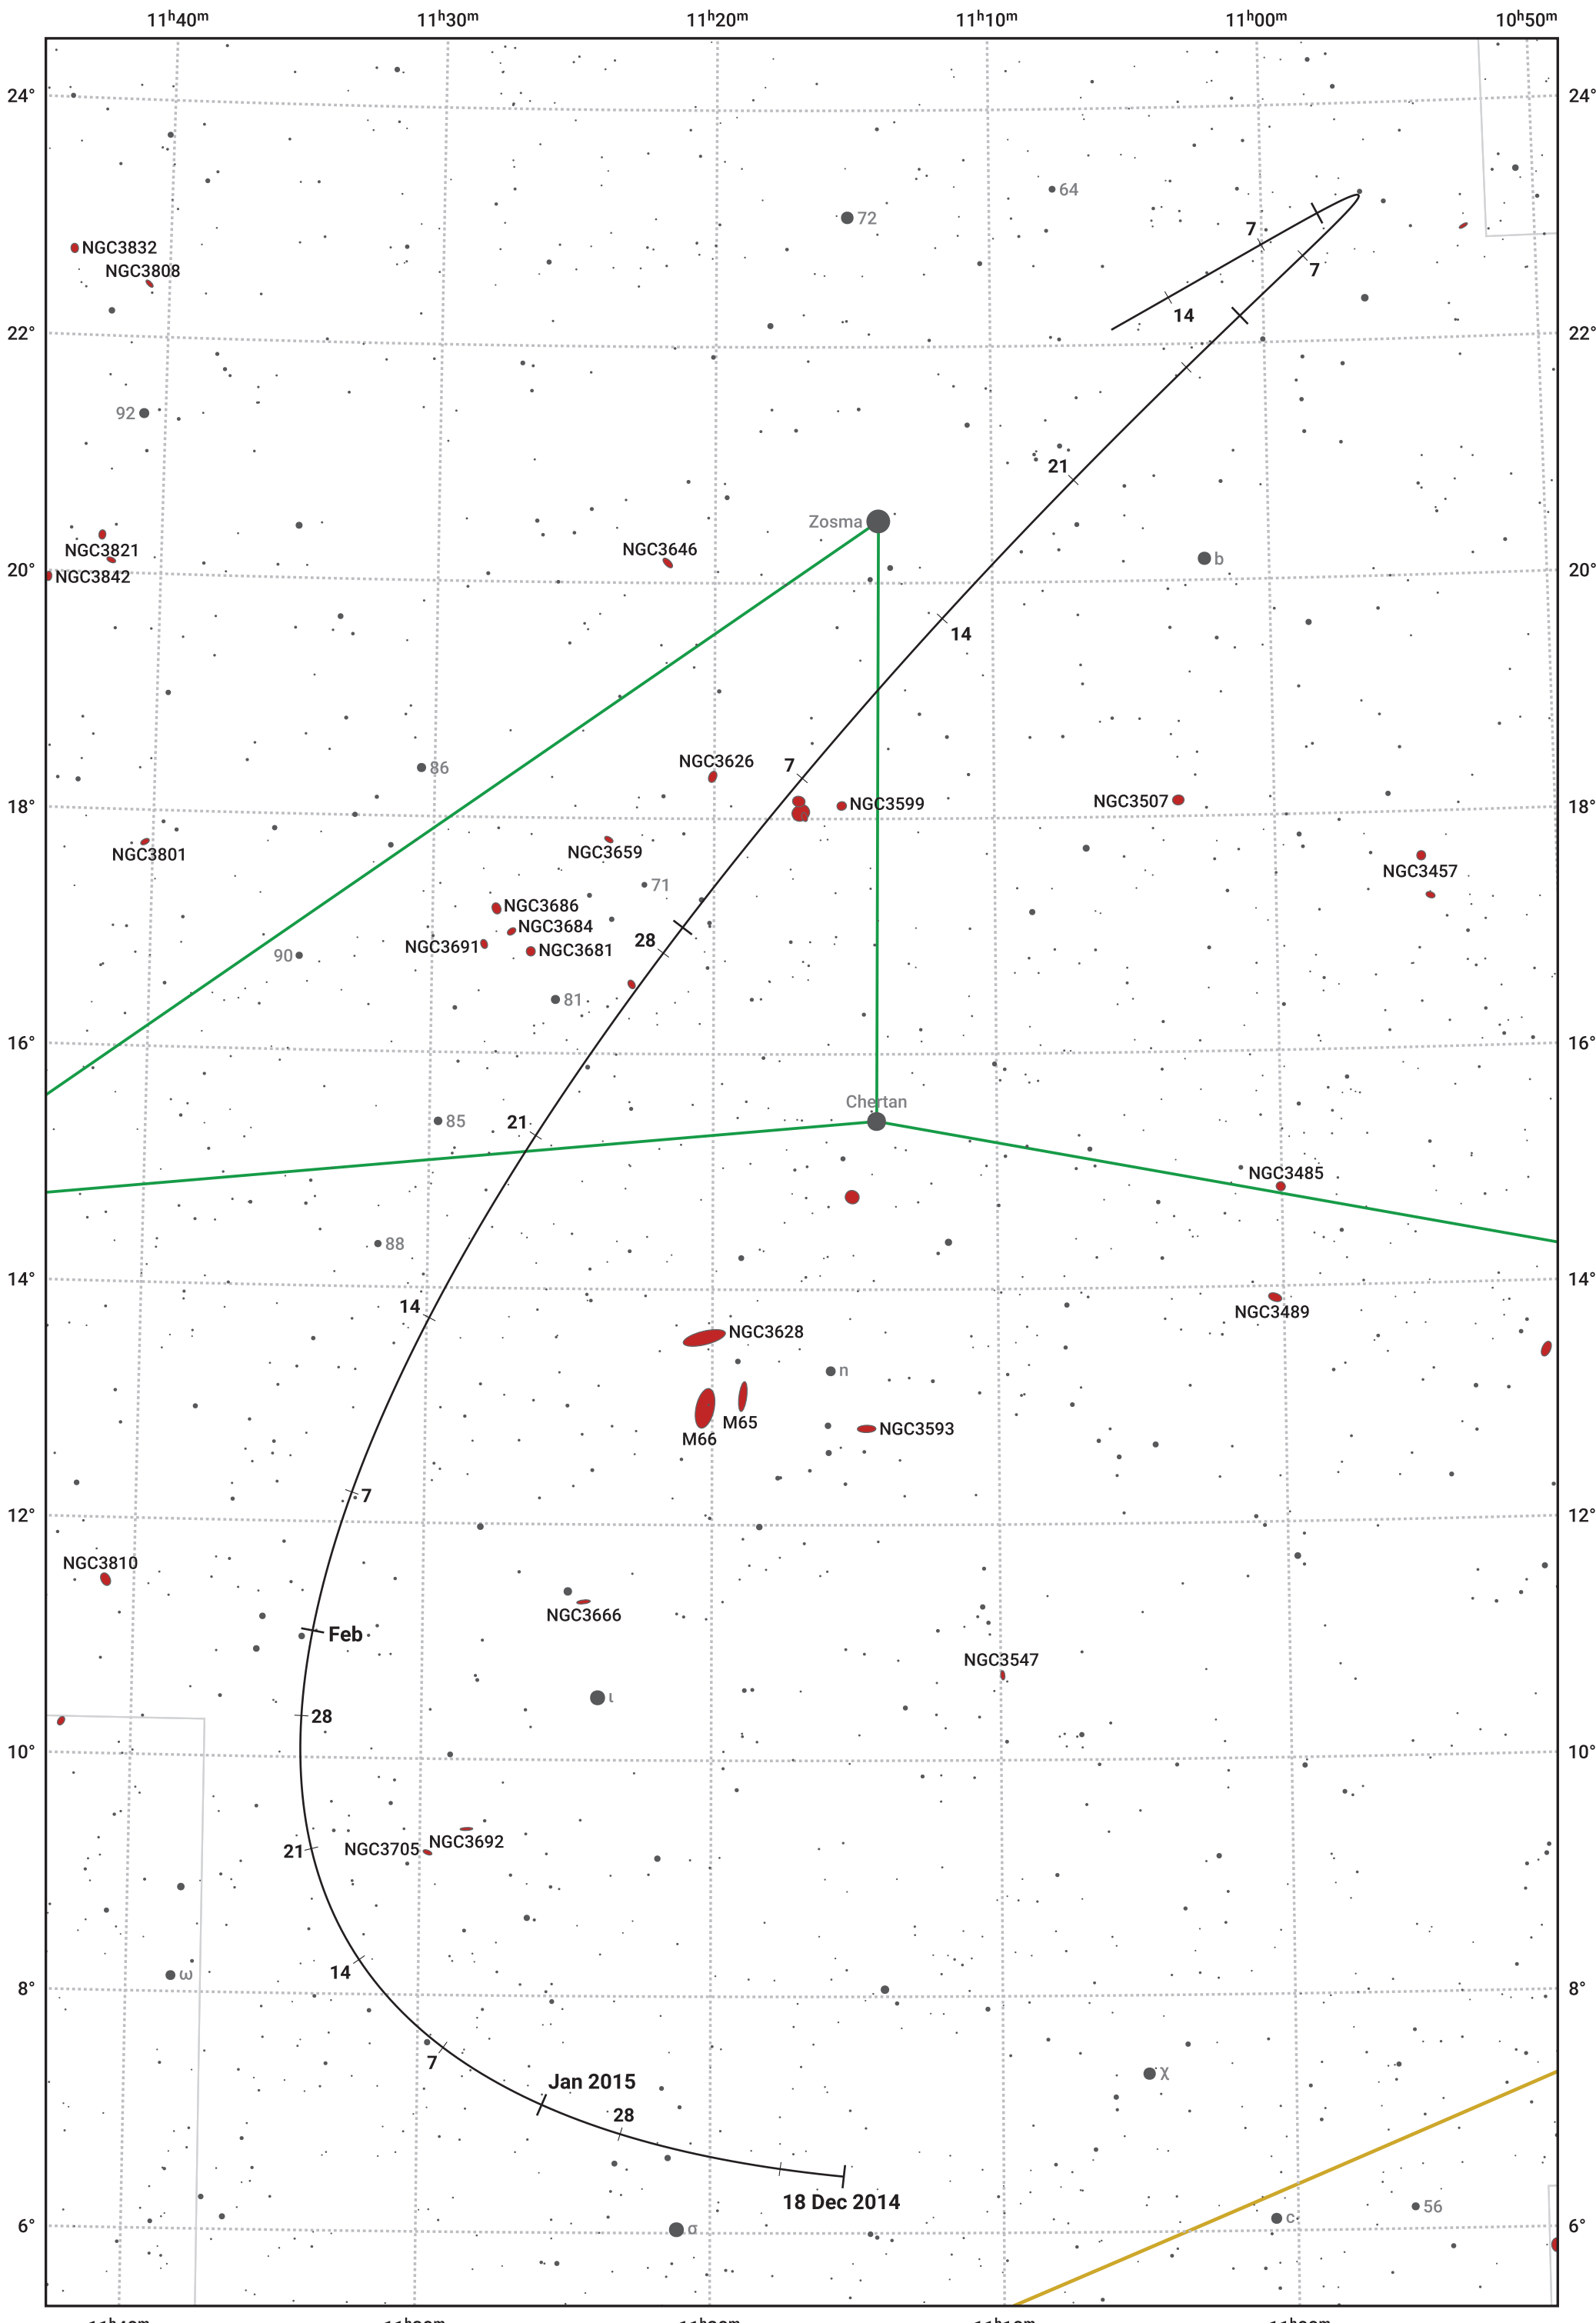

The path of Asteroid 354 Eleonora around opposition on 3 Mar 2015

© Dominic Ford 2011–2024. Date markers placed at midnight UTC. Downloaded from <https://in-the-sky.org>

Magnitude scale: 11.0 10.0 9.0 8.0 7.0 6.0 5.0 4.0 3.0 2.0

- Galaxy
- Bright nebula
- Open cluster
- ⊕ Globular cluster

Date	Mag
2015 Jan 1	10.7
2015 Feb 1	10.0
2015 Feb 8	9.9
2015 Mar 1	9.5
2015 Apr 1	10.0
2015 May 1	10.6
2015 May 16	10.9