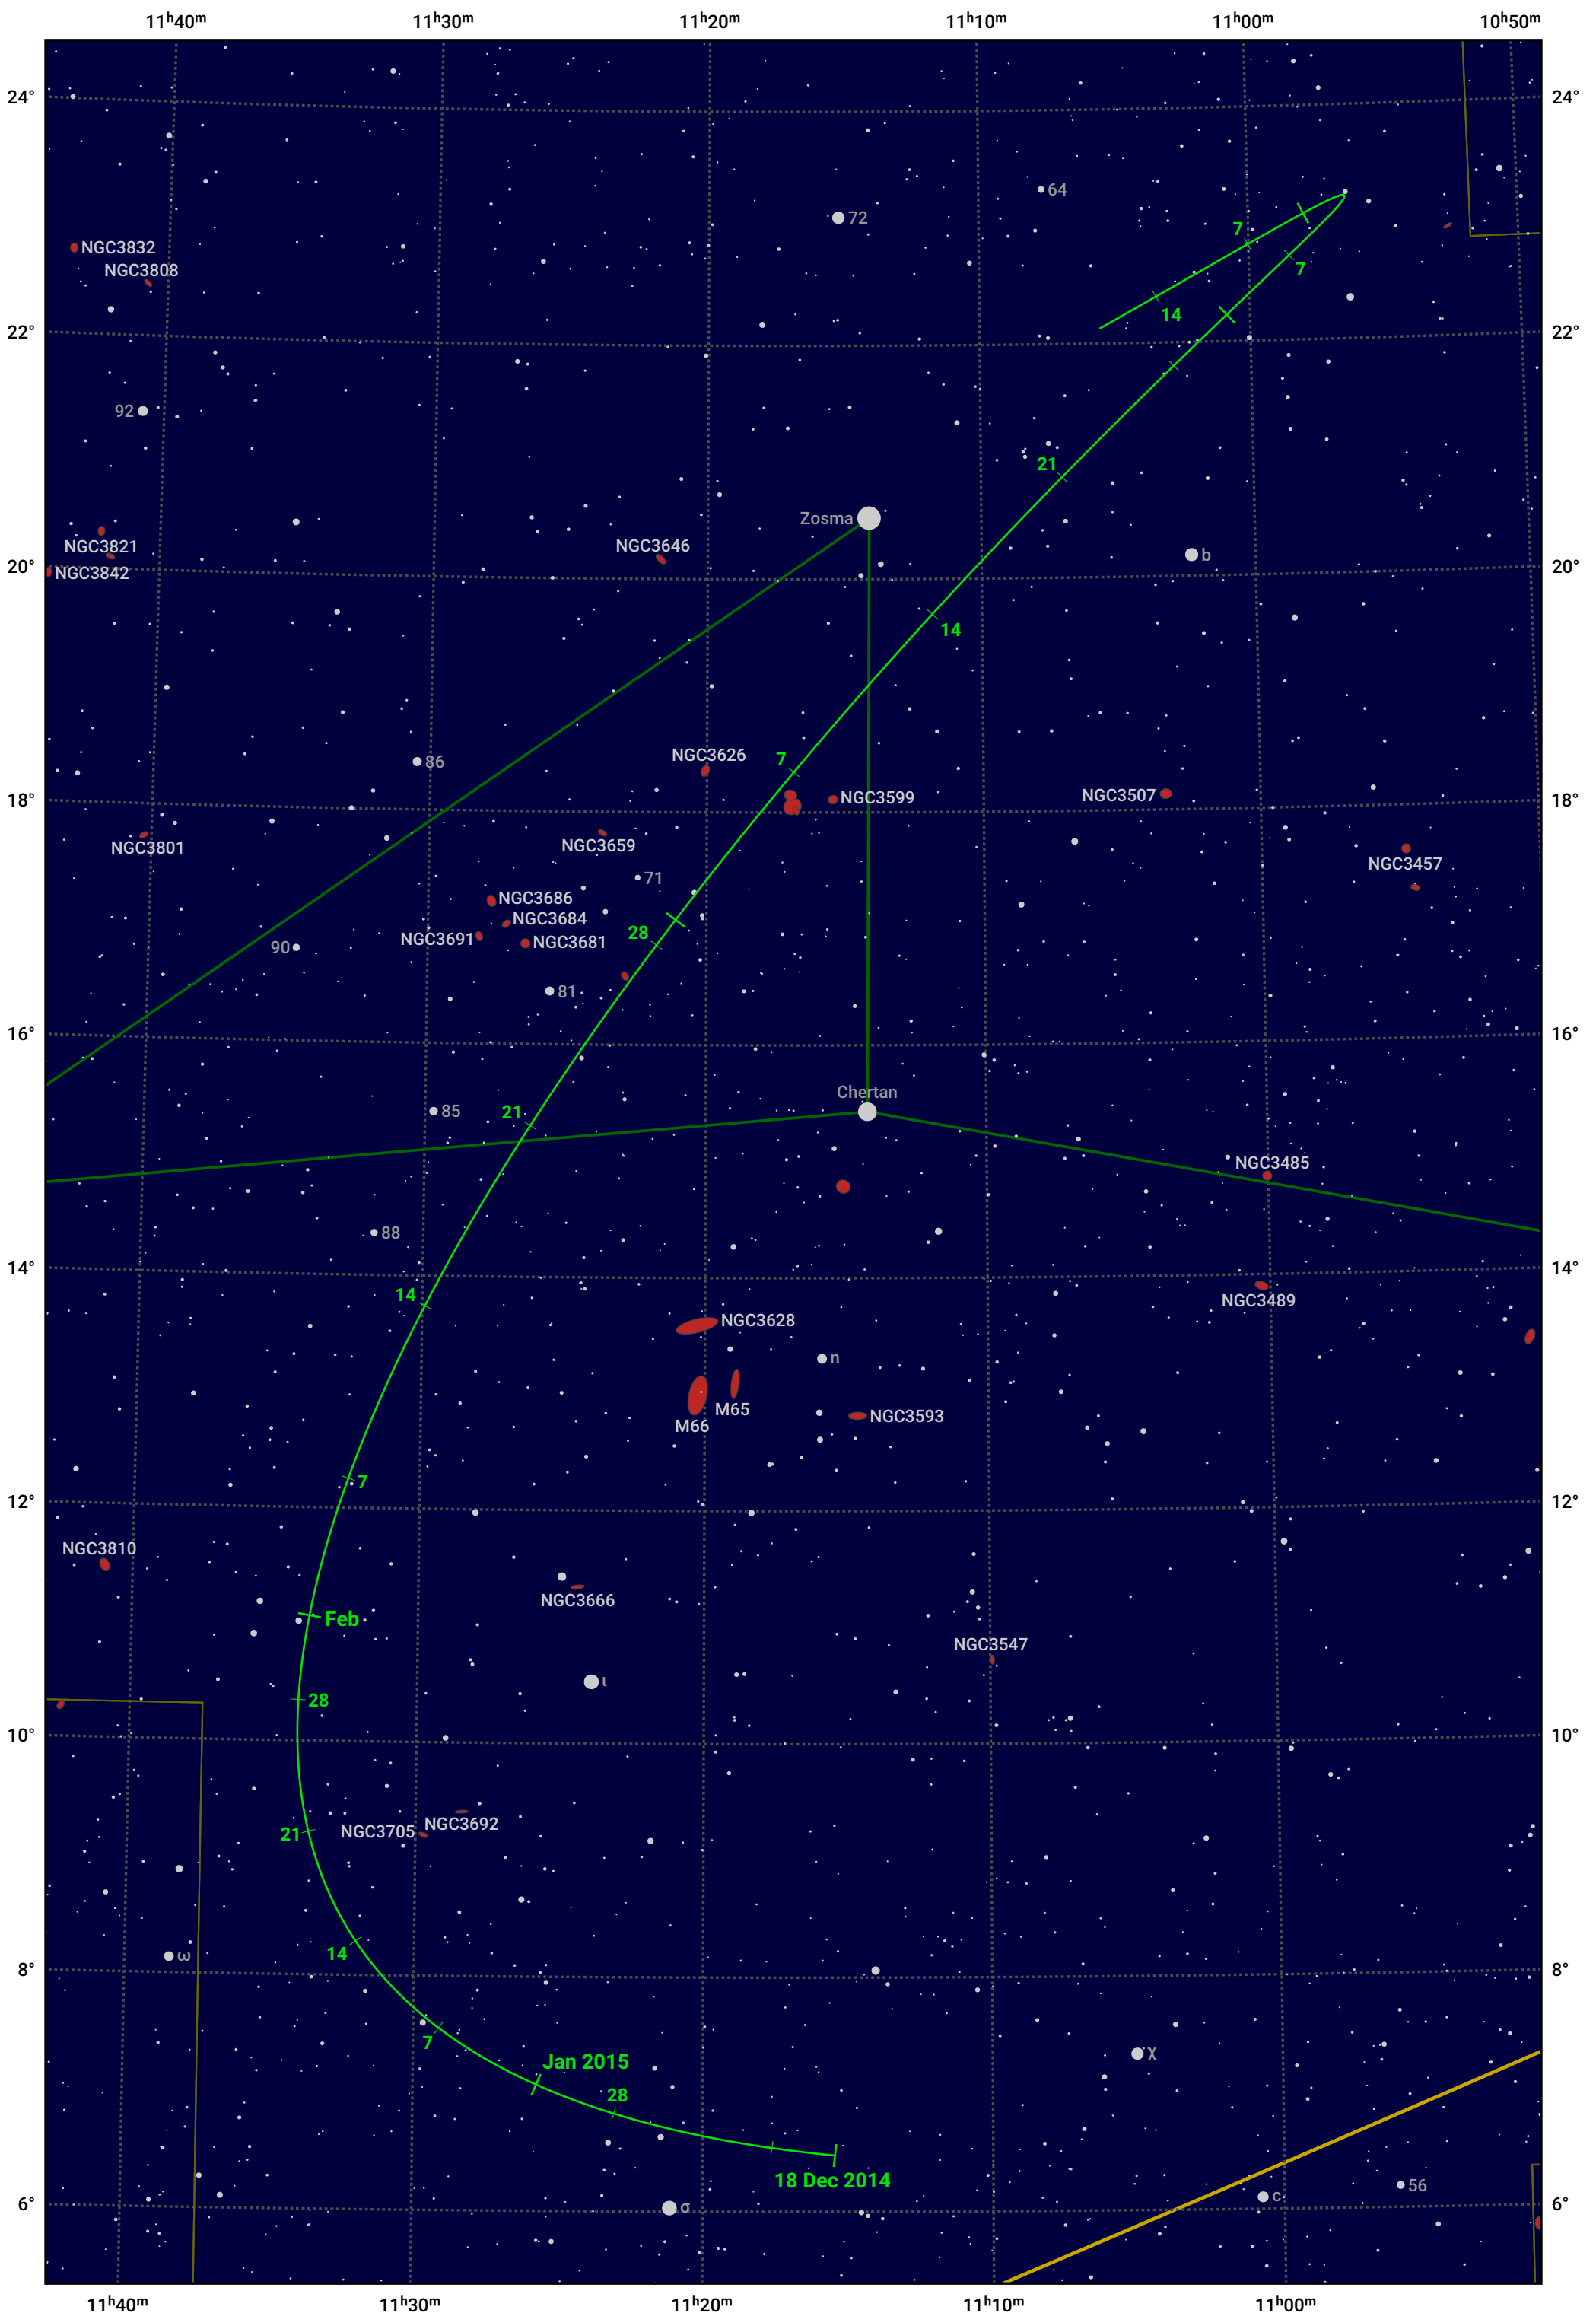

The path of Asteroid 354 Eleonora around opposition on 3 Mar 2015

© Dominic Ford 2011–2024. Date markers placed at midnight UTC. Downloaded from <https://in-the-sky.org>

Magnitude scale: 11.0 10.0 9.0 8.0 7.0 6.0 5.0 4.0 3.0 2.0

— Ecliptic Plane

- Galaxy
- Bright nebula
- Open cluster
- ⊕ Globular cluster

Date	Mag
2015 Jan 1	10.7
2015 Feb 1	10.0
2015 Feb 8	9.9
2015 Mar 1	9.5
2015 Apr 1	10.0
2015 May 1	10.6
2015 May 16	10.9