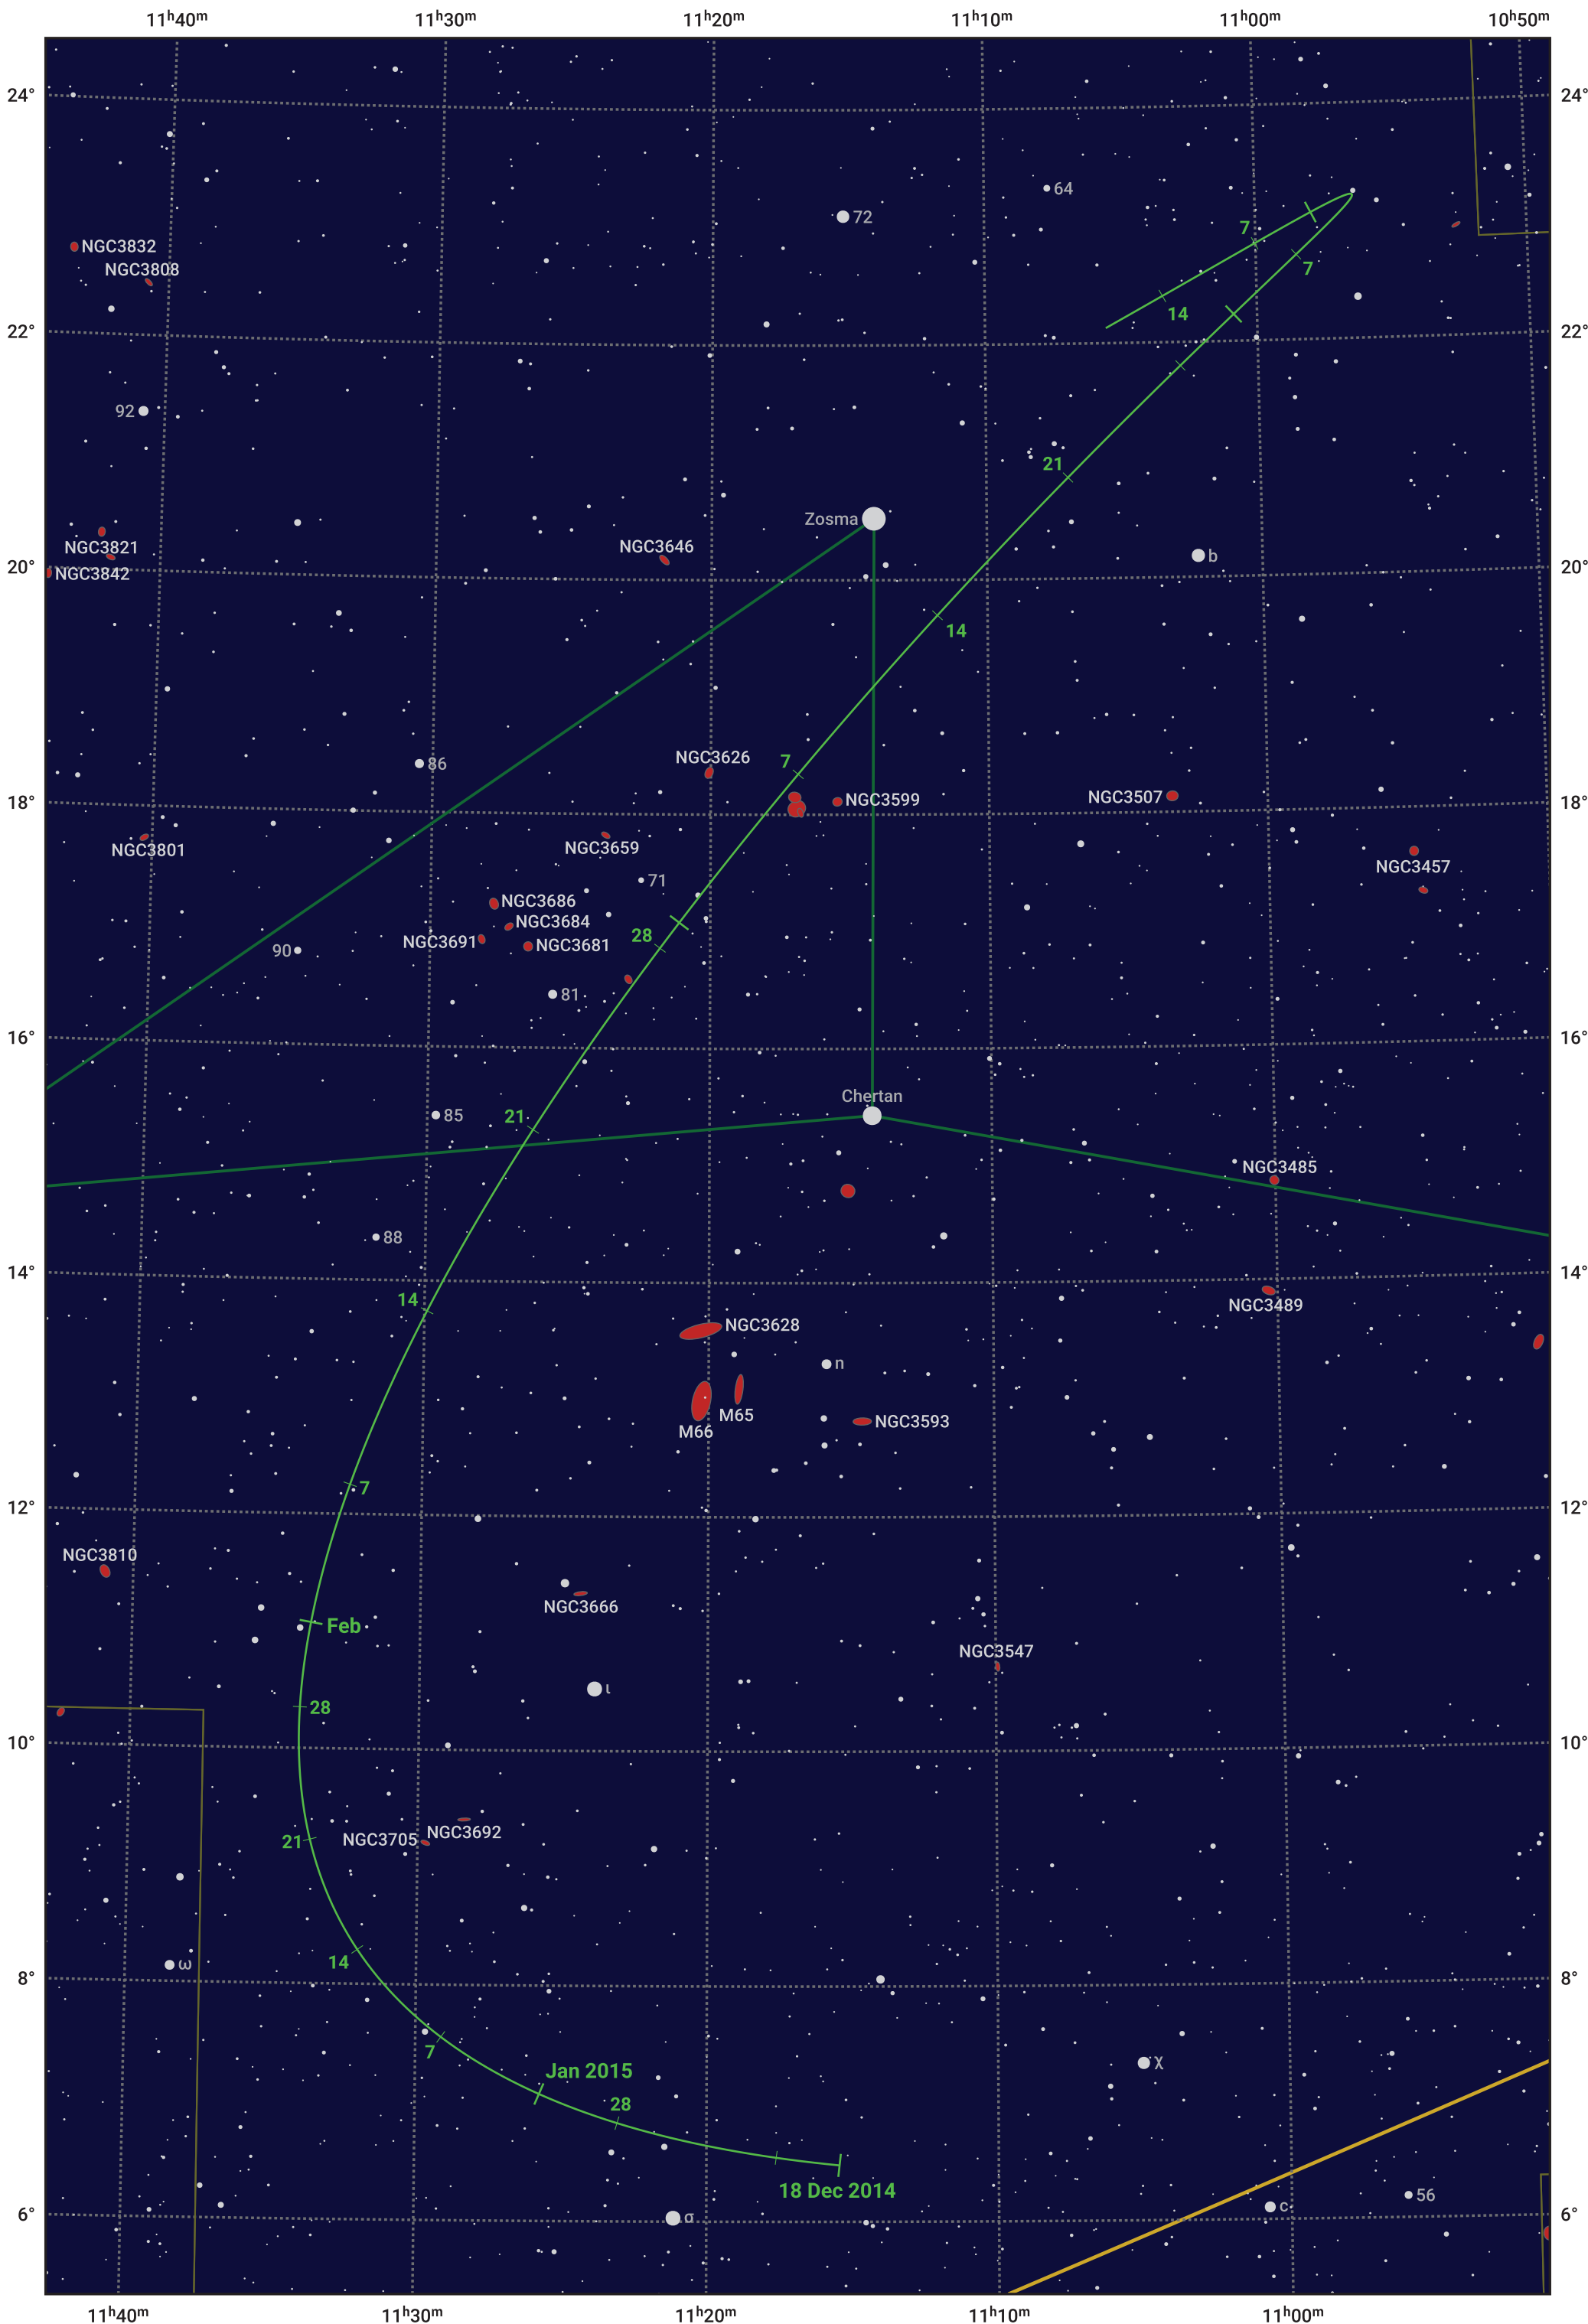

# The path of Asteroid 354 Eleonora around opposition on 3 Mar 2015

© Dominic Ford 2011–2024. Date markers placed at midnight UTC. Downloaded from <https://in-the-sky.org>

Magnitude scale: 11.0 10.0 9.0 8.0 7.0 6.0 5.0 4.0 3.0 2.0

— Ecliptic Plane

- Galaxy
- Bright nebula
- Open cluster
- ⊕ Globular cluster

Date	Mag
2015 Jan 1	10.7
2015 Feb 1	10.0
2015 Feb 8	9.9
2015 Mar 1	9.5
2015 Apr 1	10.0
2015 May 1	10.6
2015 May 16	10.9