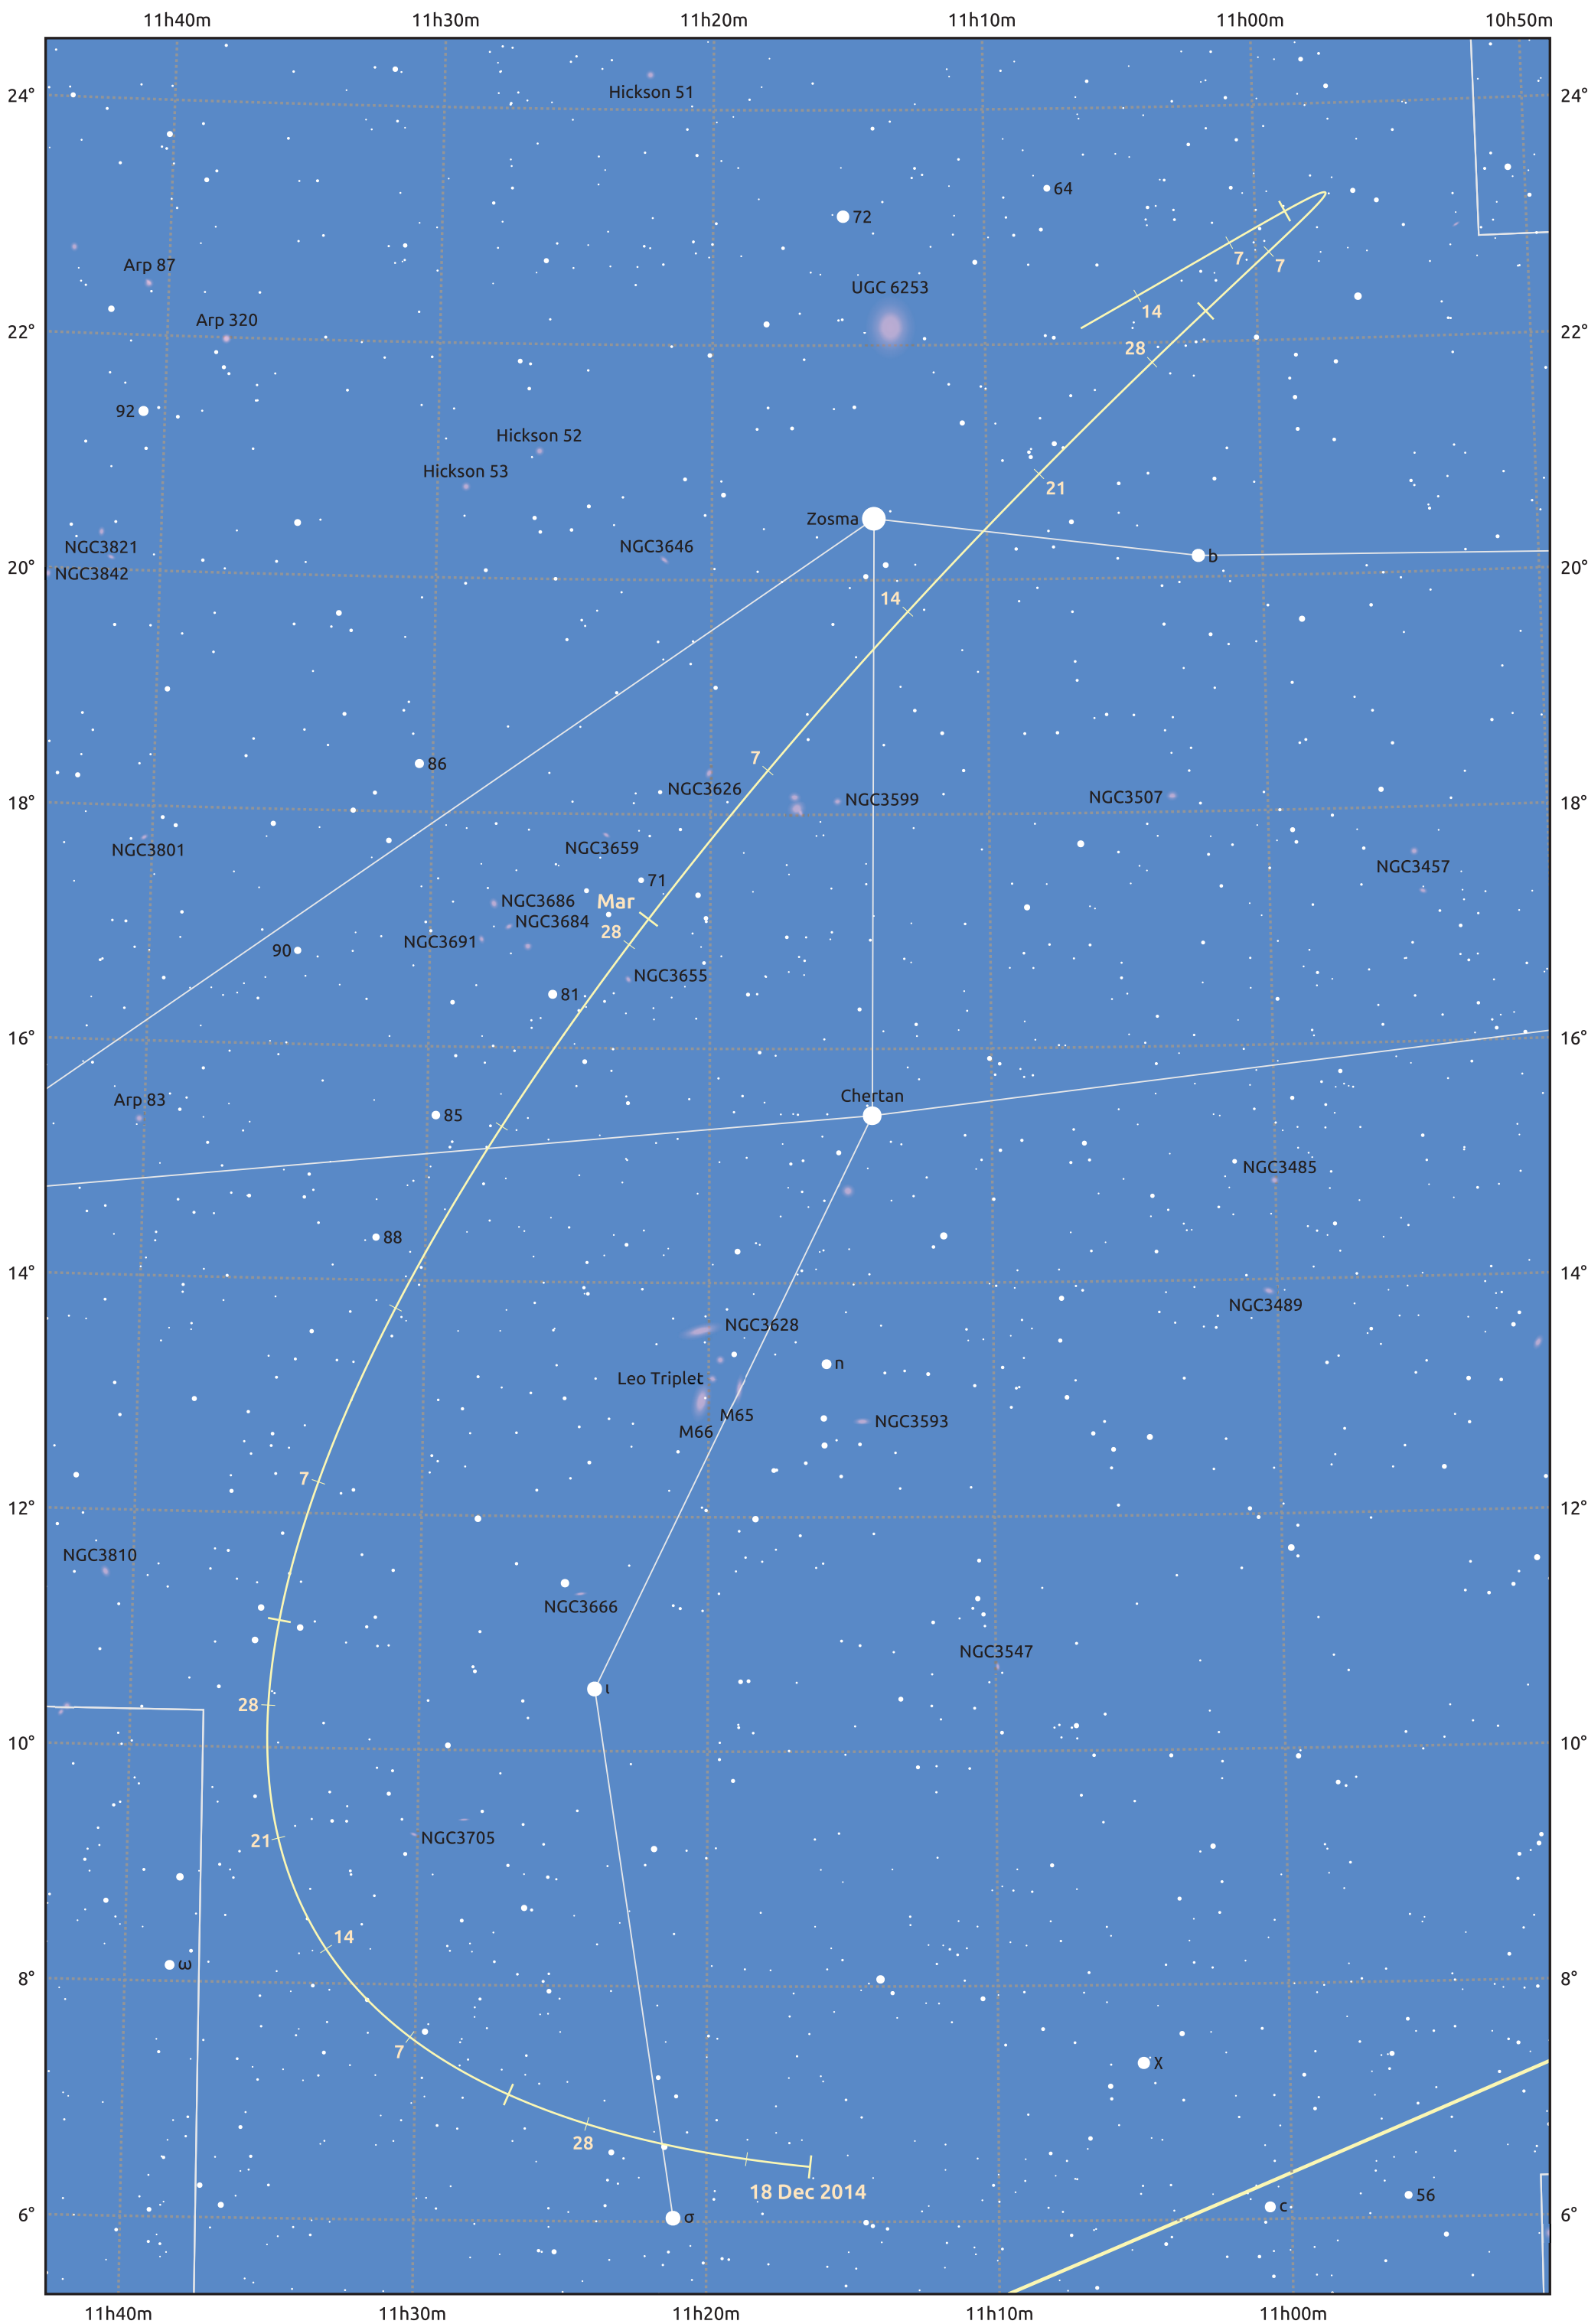

The path of Asteroid 354 Eleonora around opposition on 3 Mar 2015

© Dominic Ford 2011–2025. Date markers placed at midnight UTC. Downloaded from <https://in-the-sky.org>

Magnitude scale: 11.0 10.0 9.0 8.0 7.0 6.0 5.0 4.0 3.0 2.0

— Ecliptic Plane

Galaxy Bright nebula Open cluster Globular cluster Planetary nebula

Date	Mag
2015 Jan 1	10.6
2015 Feb 1	10.0
2015 Feb 8	9.9
2015 Mar 1	9.5
2015 Apr 1	10.0
2015 May 1	10.6
2015 May 16	10.9