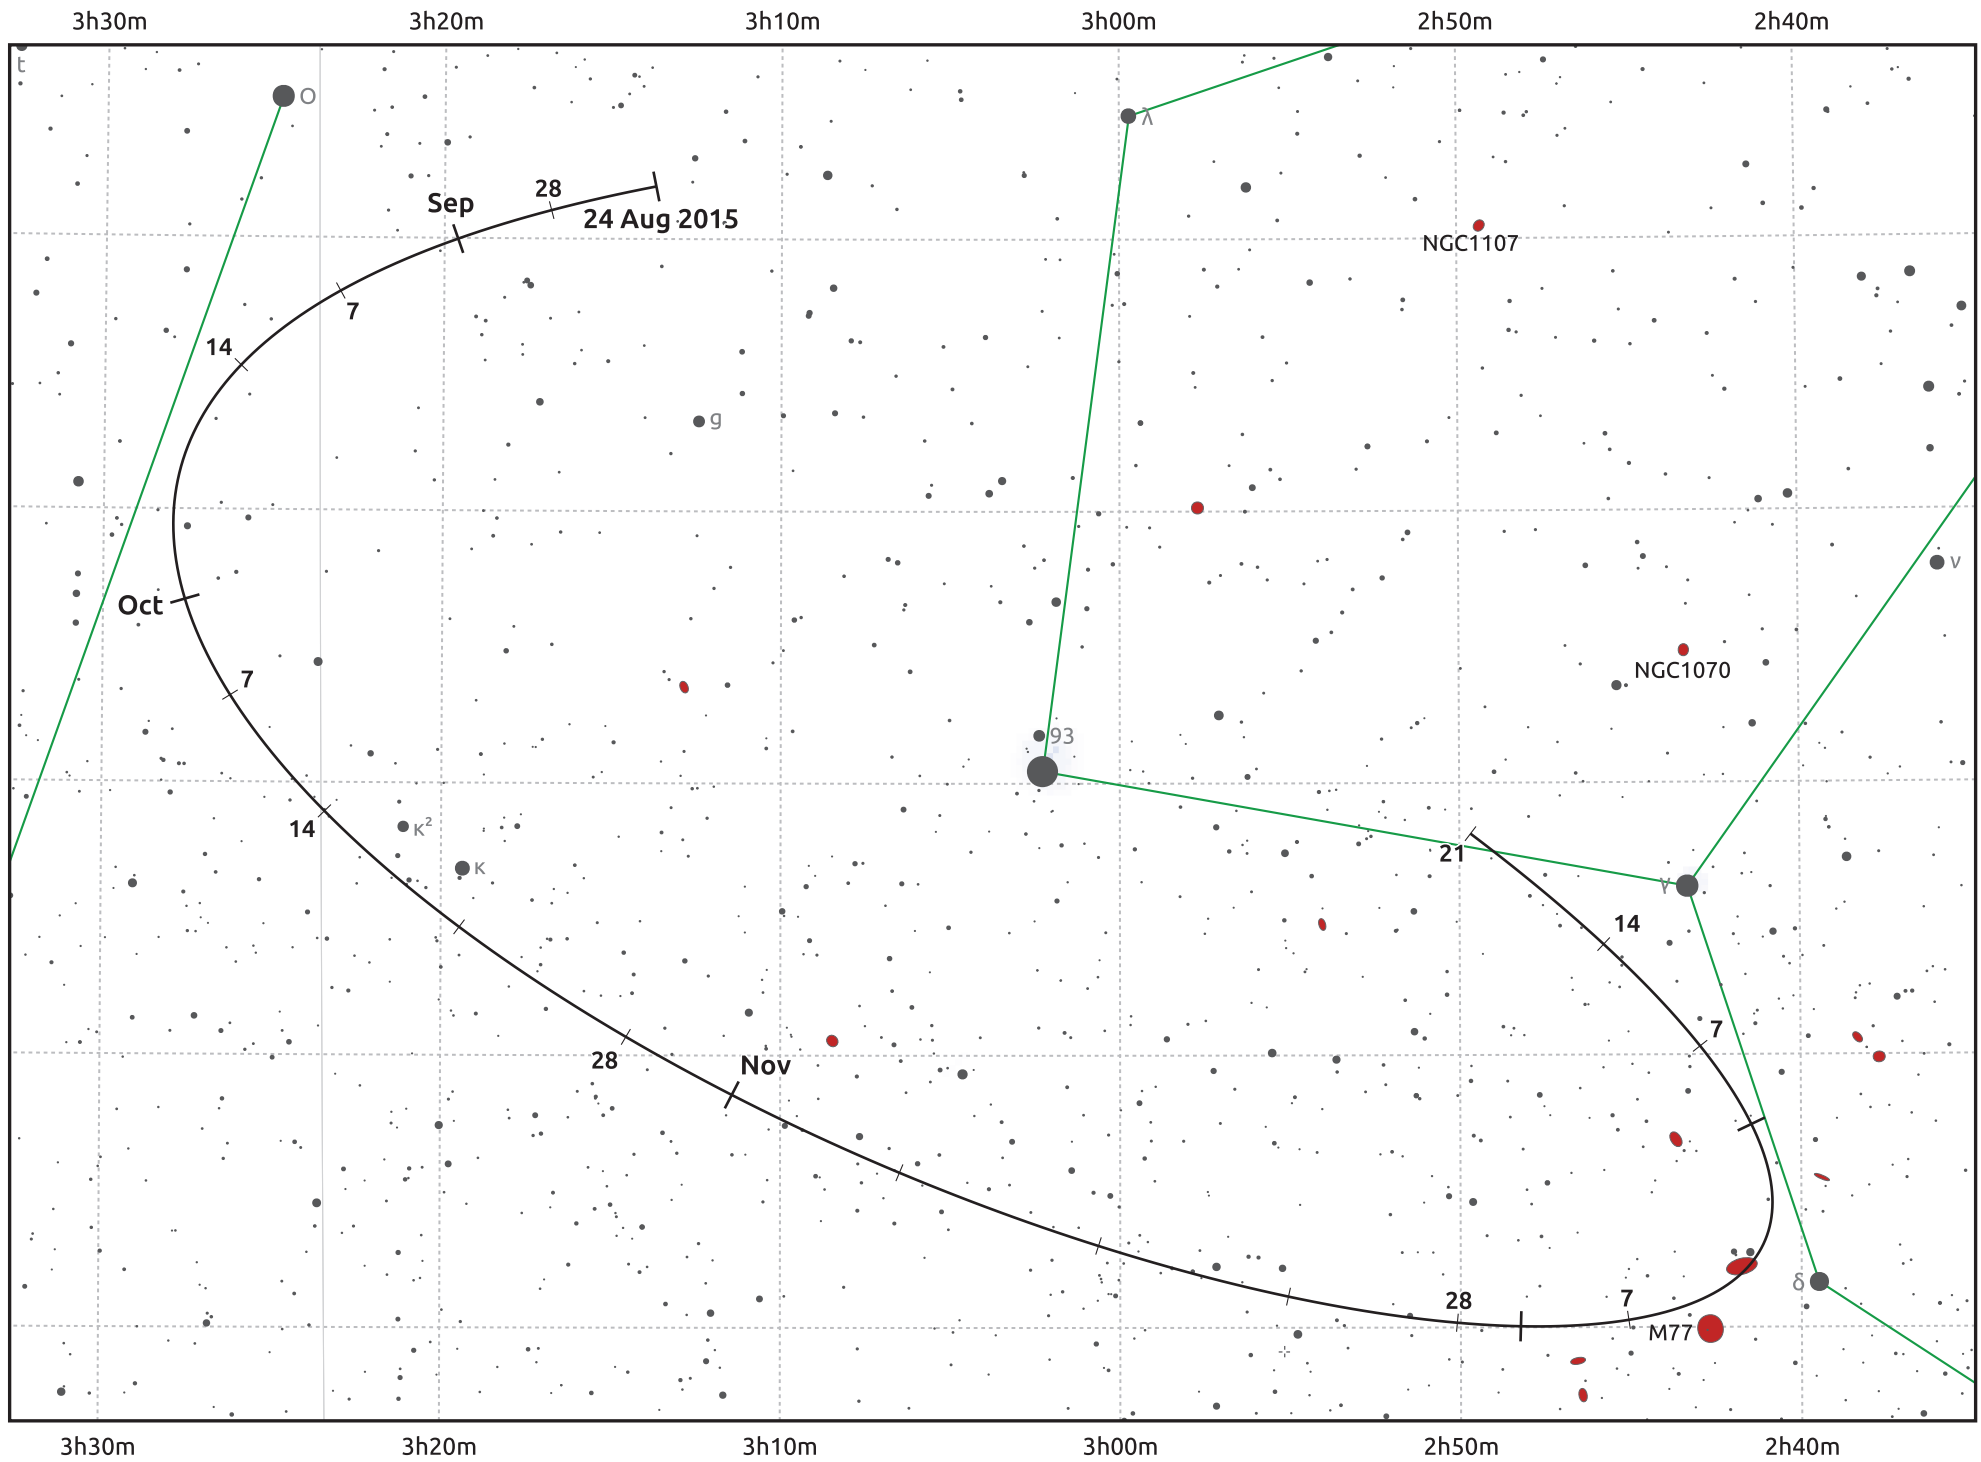

# The path of Asteroid 39 Laetitia around opposition on 7 Nov 2015

© Dominic Ford 2011–2026. Date markers placed at midnight UTC. Downloaded from <https://in-the-sky.org>

Magnitude scale: 11.0 10.0 9.0 8.0 7.0 6.0 5.0 4.0 3.0 2.0

— Ecliptic Plane

- Galaxy
- Bright nebula
- Open cluster
- Globular cluster
- Planetary nebula

Date	Mag	Phase
2015 Sep 1	10.5	96%
2015 Oct 1	10.0	98%
2015 Oct 20	9.6	99%
2015 Nov 1	9.4	100%
2015 Dec 1	9.8	99%
2016 Jan 1	10.5	97%
2016 Jan 9	10.6	97%