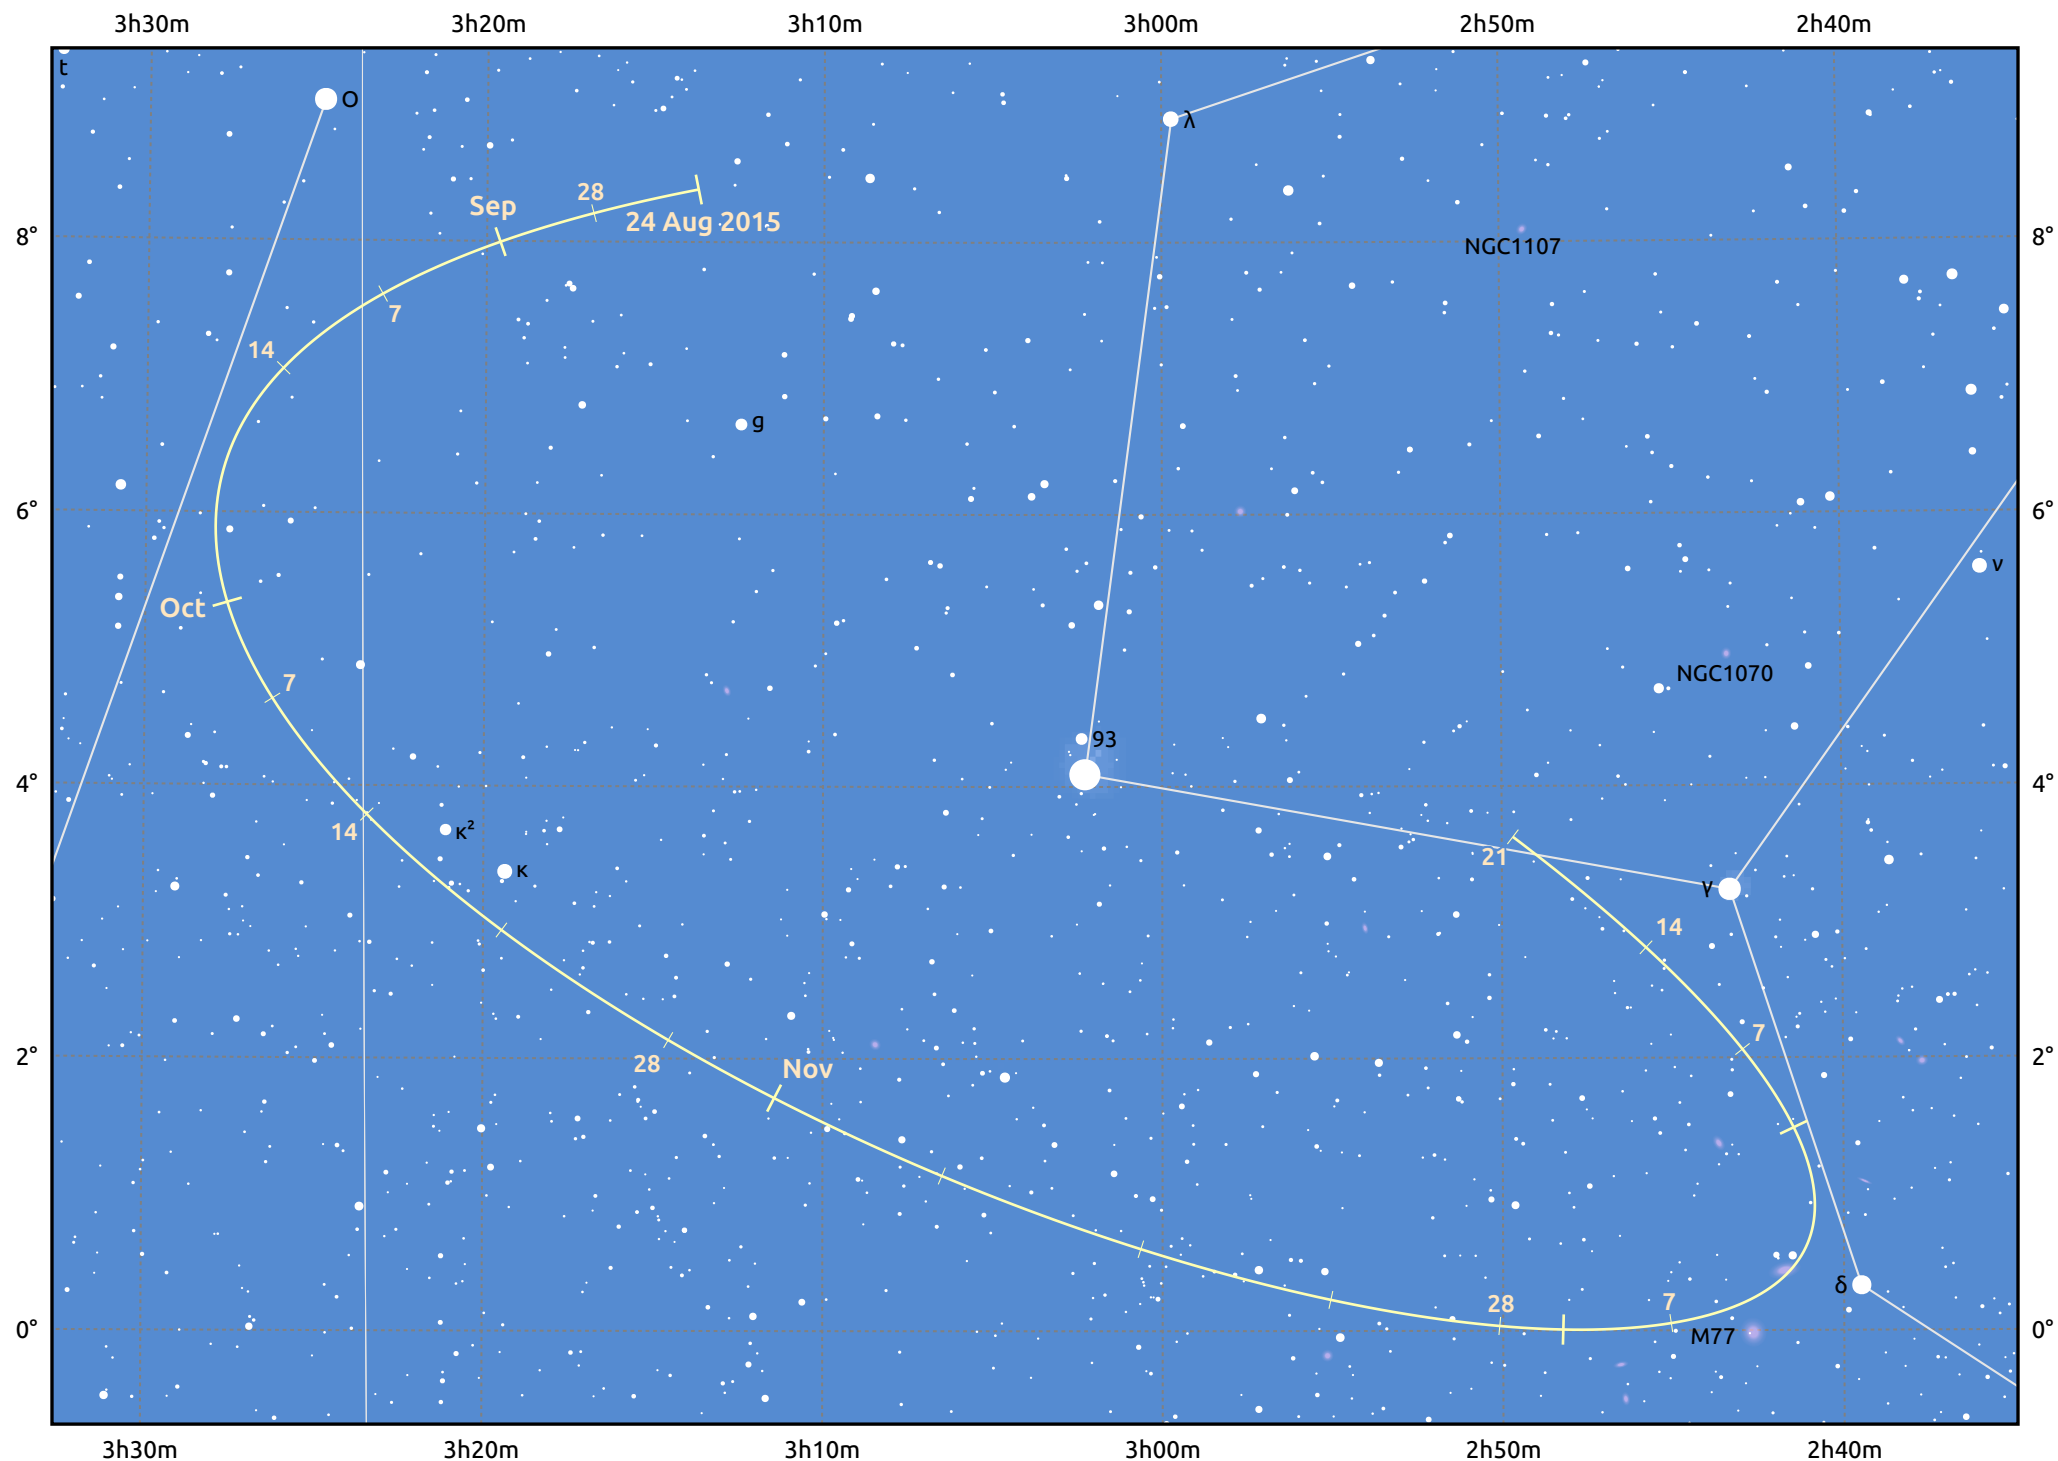

The path of Asteroid 39 Laetitia around opposition on 7 Nov 2015

© Dominic Ford 2011–2026. Date markers placed at midnight UTC. Downloaded from <https://in-the-sky.org>

Magnitude scale: 11.0 10.0 9.0 8.0 7.0 6.0 5.0 4.0 3.0 2.0

Ecliptic Plane

Galaxy Bright nebula Open cluster Globular cluster Planetary nebula

Date	Mag	Phase
2015 Sep 1	10.5	96%
2015 Oct 1	10.0	98%
2015 Oct 20	9.6	99%
2015 Nov 1	9.4	100%
2015 Dec 1	9.8	99%
2016 Jan 1	10.5	97%
2016 Jan 9	10.6	97%