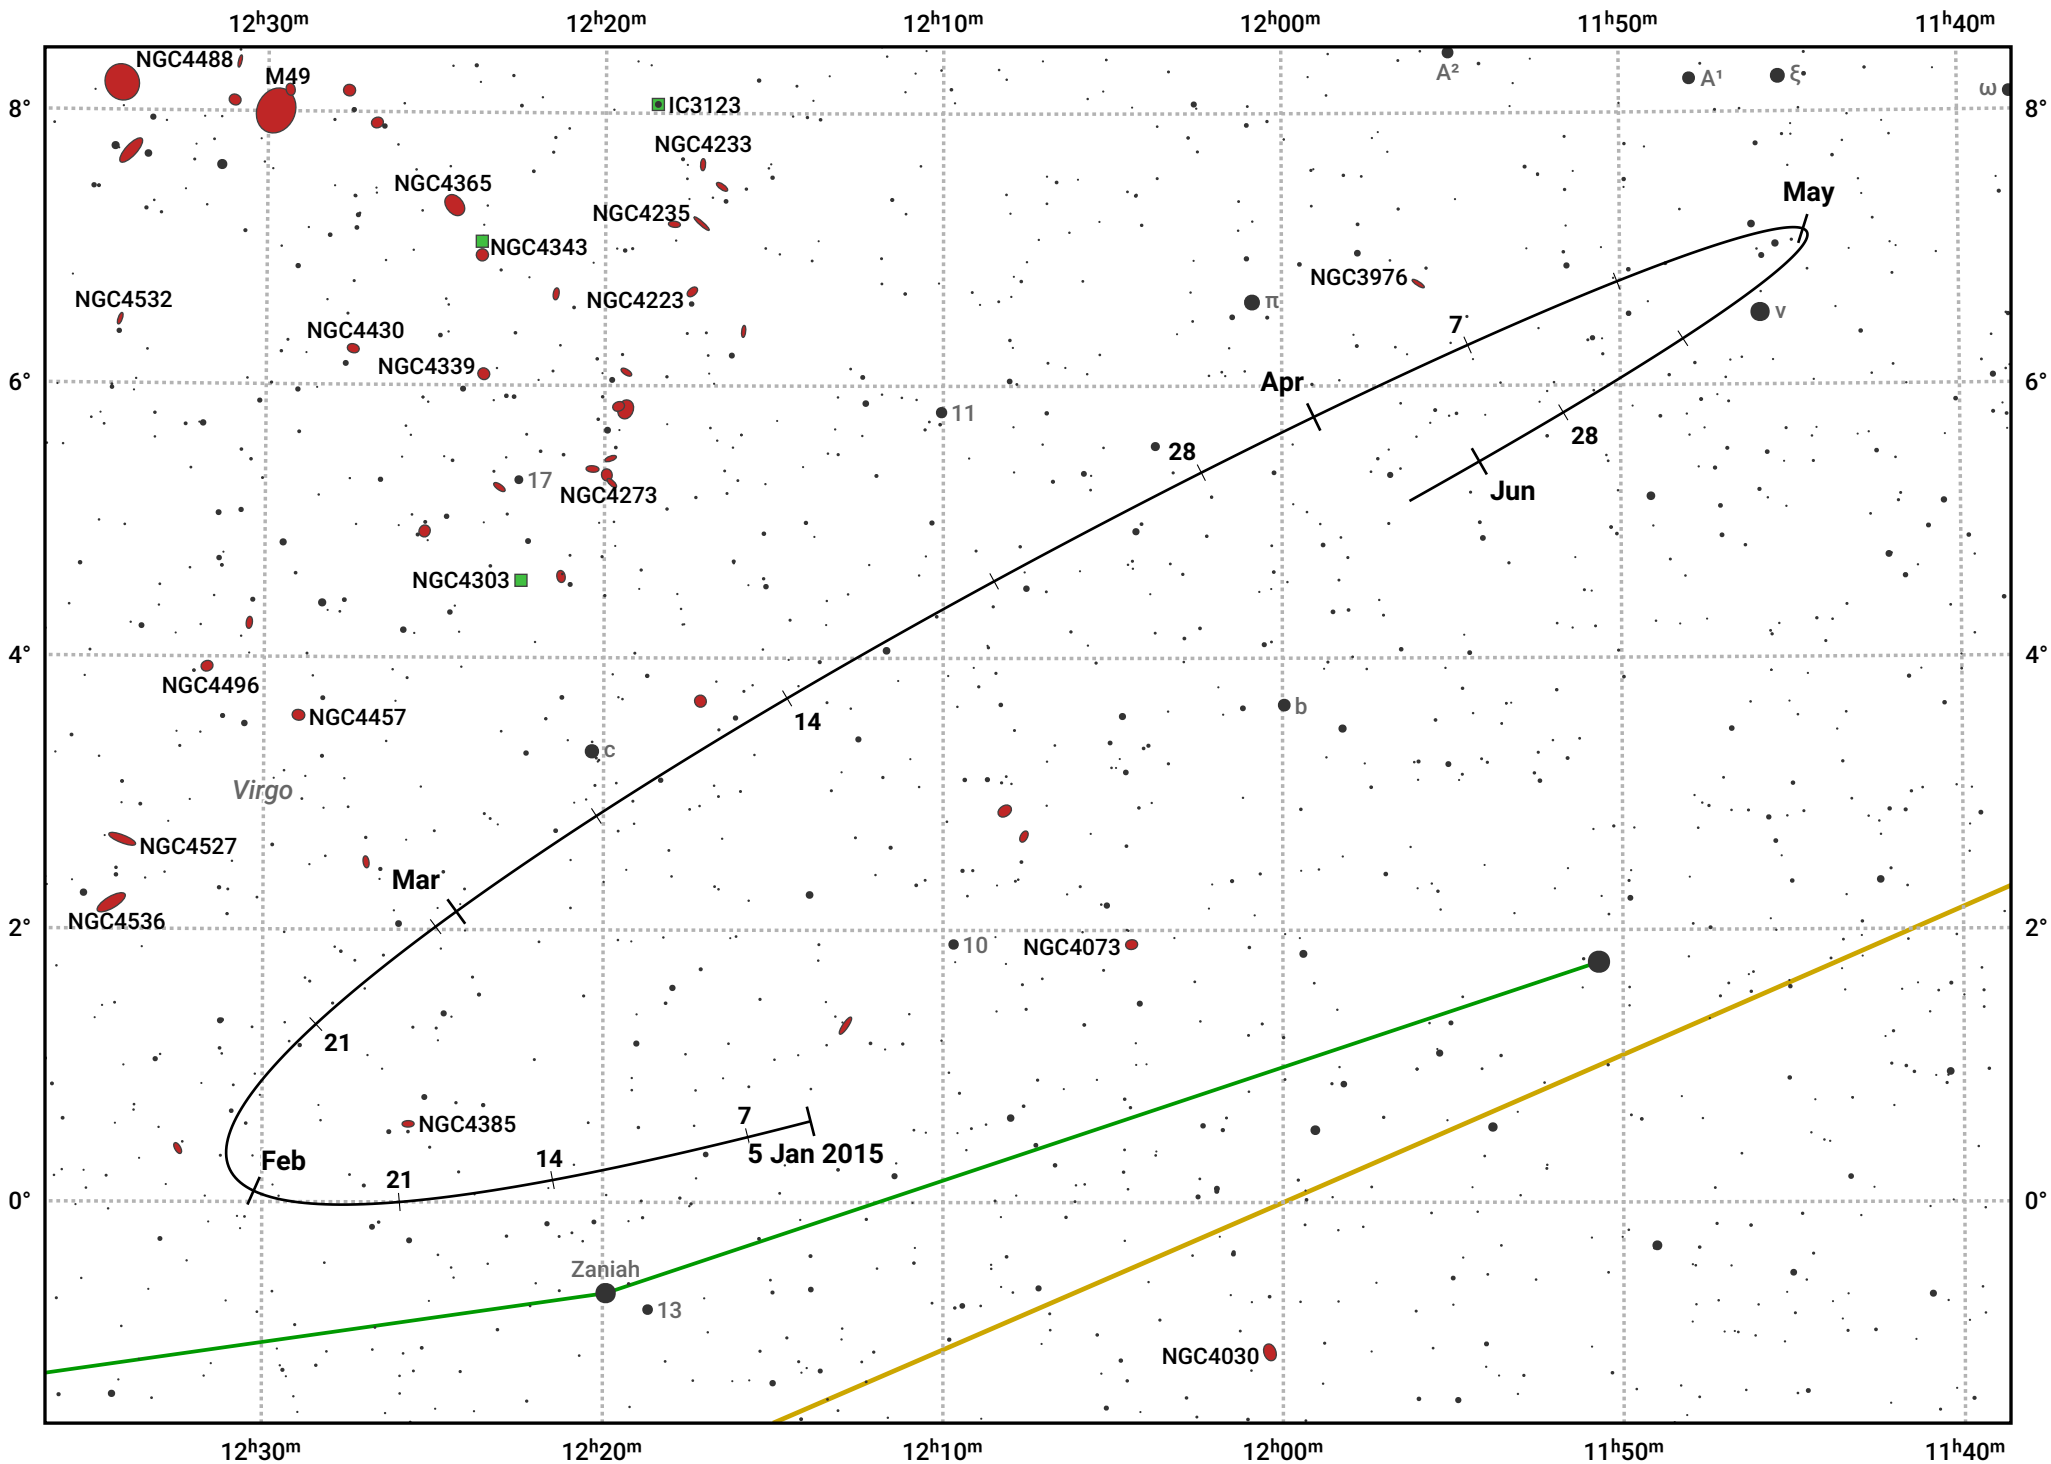

The path of Asteroid 44 Nysa around opposition on 21 Mar 2015

© Dominic Ford 2011–2024. Date markers placed at midnight UTC. Downloaded from <https://in-the-sky.org>

Magnitude scale: 11.0 10.0 9.0 8.0 7.0 6.0 5.0 4.0 3.0

— Ecliptic Plane

Galaxy Bright nebula Open cluster Globular cluster

Date	Mag	Phase
2015 Feb 1	10.3	96%
2015 Feb 25	9.7	99%
2015 Mar 1	9.6	99%
2015 Apr 1	9.5	100%
2015 May 1	10.4	97%
2015 May 17	10.8	96%
2015 Jun 1	11.1	95%