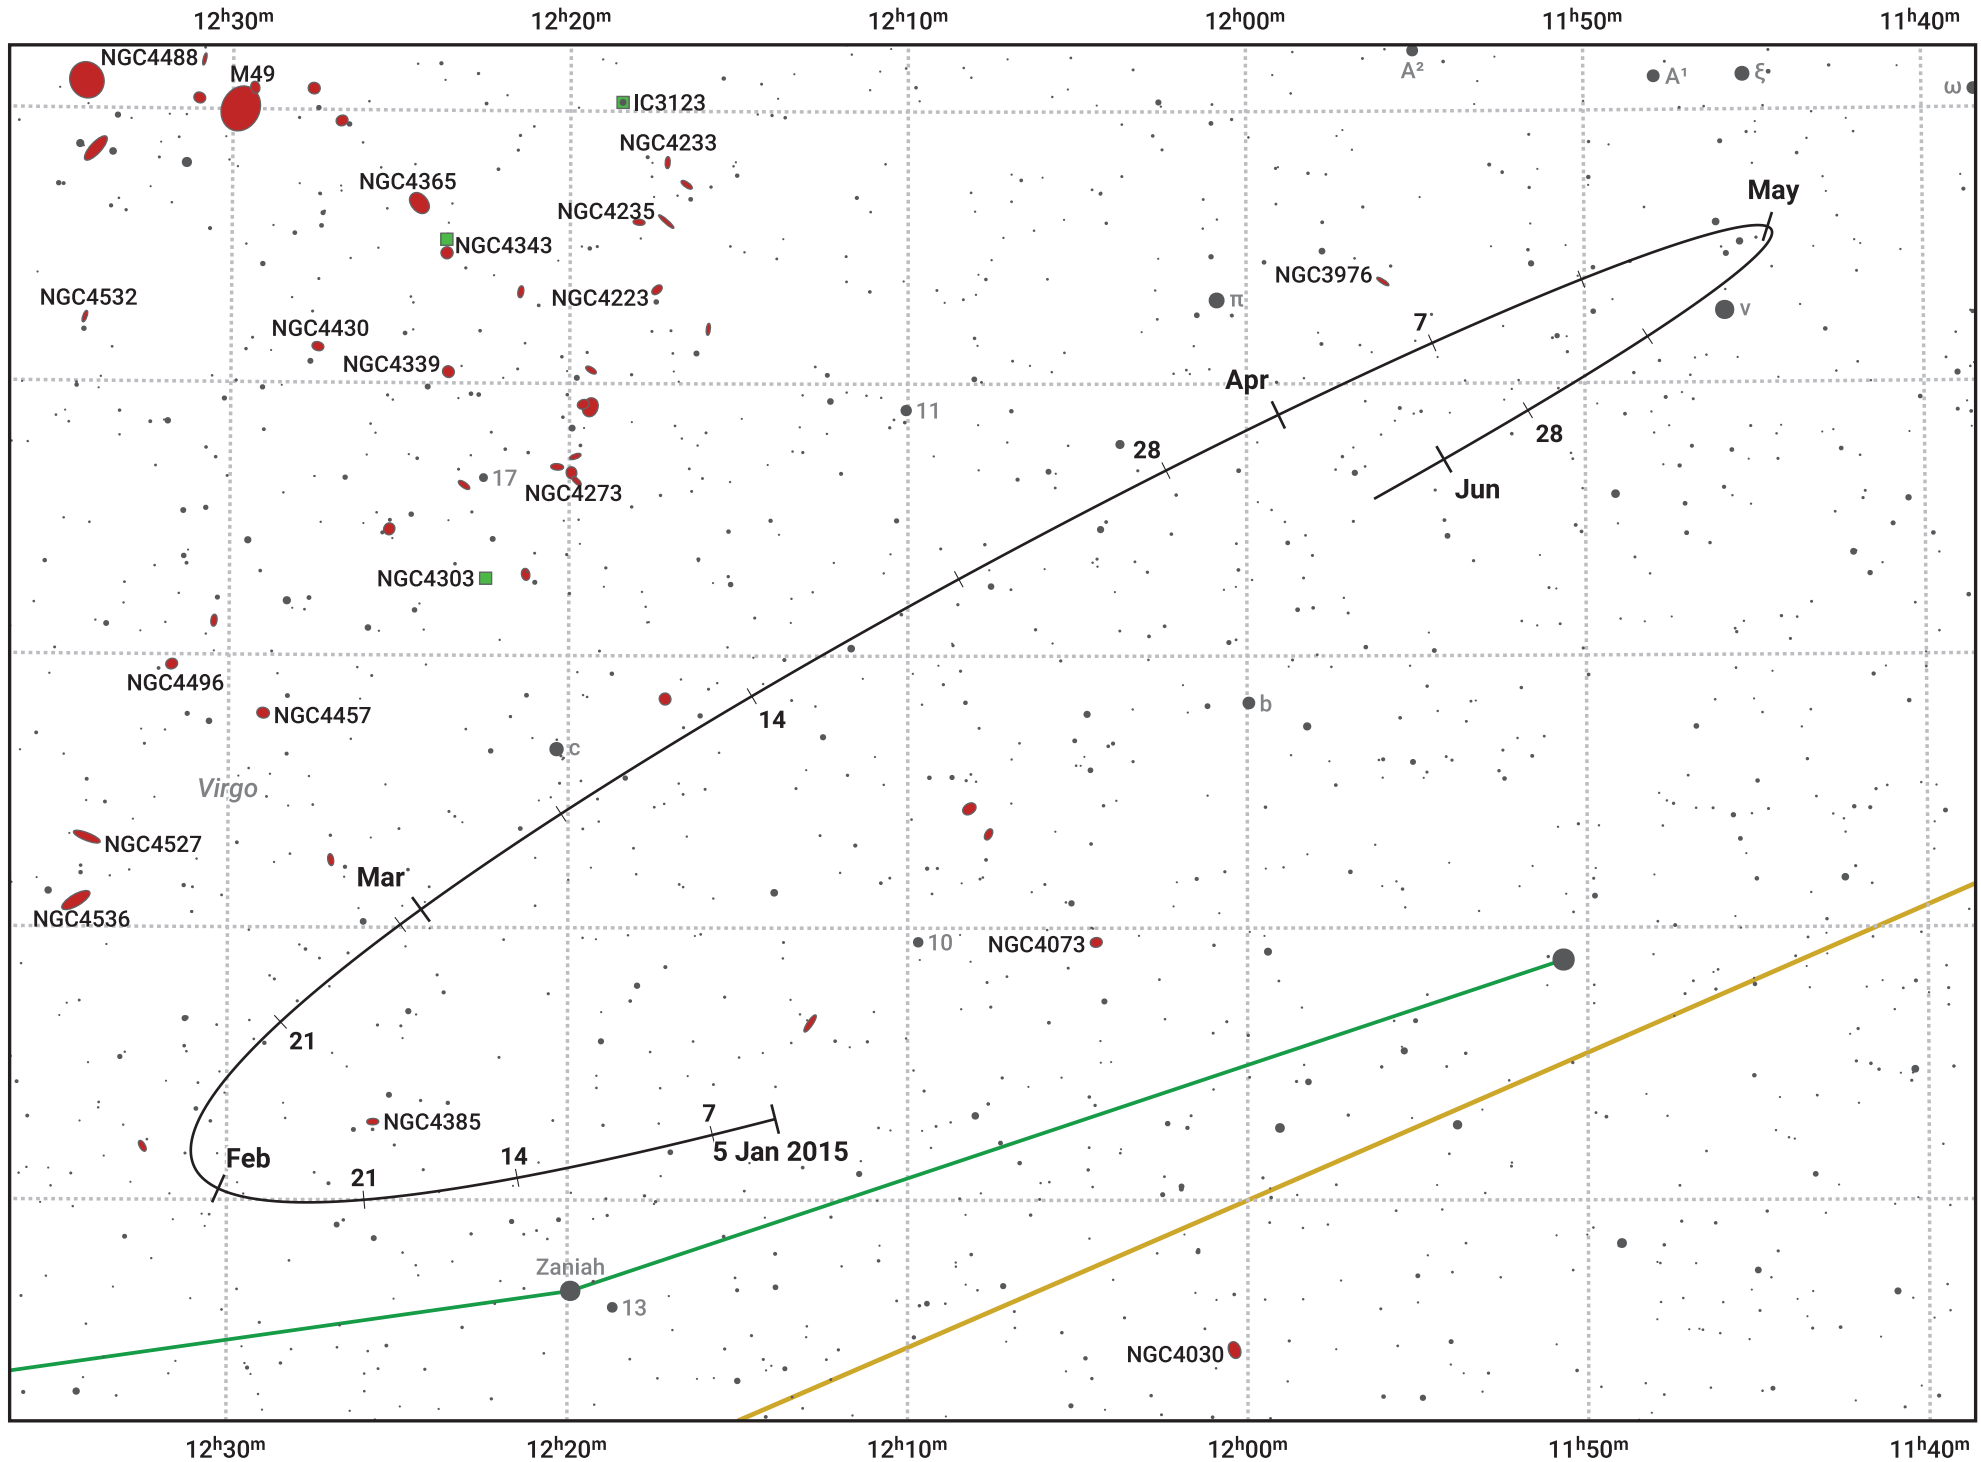

The path of Asteroid 44 Nysa around opposition on 21 Mar 2015

© Dominic Ford 2011–2024. Date markers placed at midnight UTC. Downloaded from <https://in-the-sky.org>

Magnitude scale: 11.0 10.0 9.0 8.0 7.0 6.0 5.0 4.0 3.0

— Ecliptic Plane

- Galaxy
- Bright nebula
- Open cluster
- Globular cluster

Date	Mag	Phase
2015 Feb 1	10.3	96%
2015 Feb 25	9.7	99%
2015 Mar 1	9.6	99%
2015 Apr 1	9.5	100%
2015 May 1	10.4	97%
2015 May 17	10.8	96%
2015 Jun 1	11.1	95%