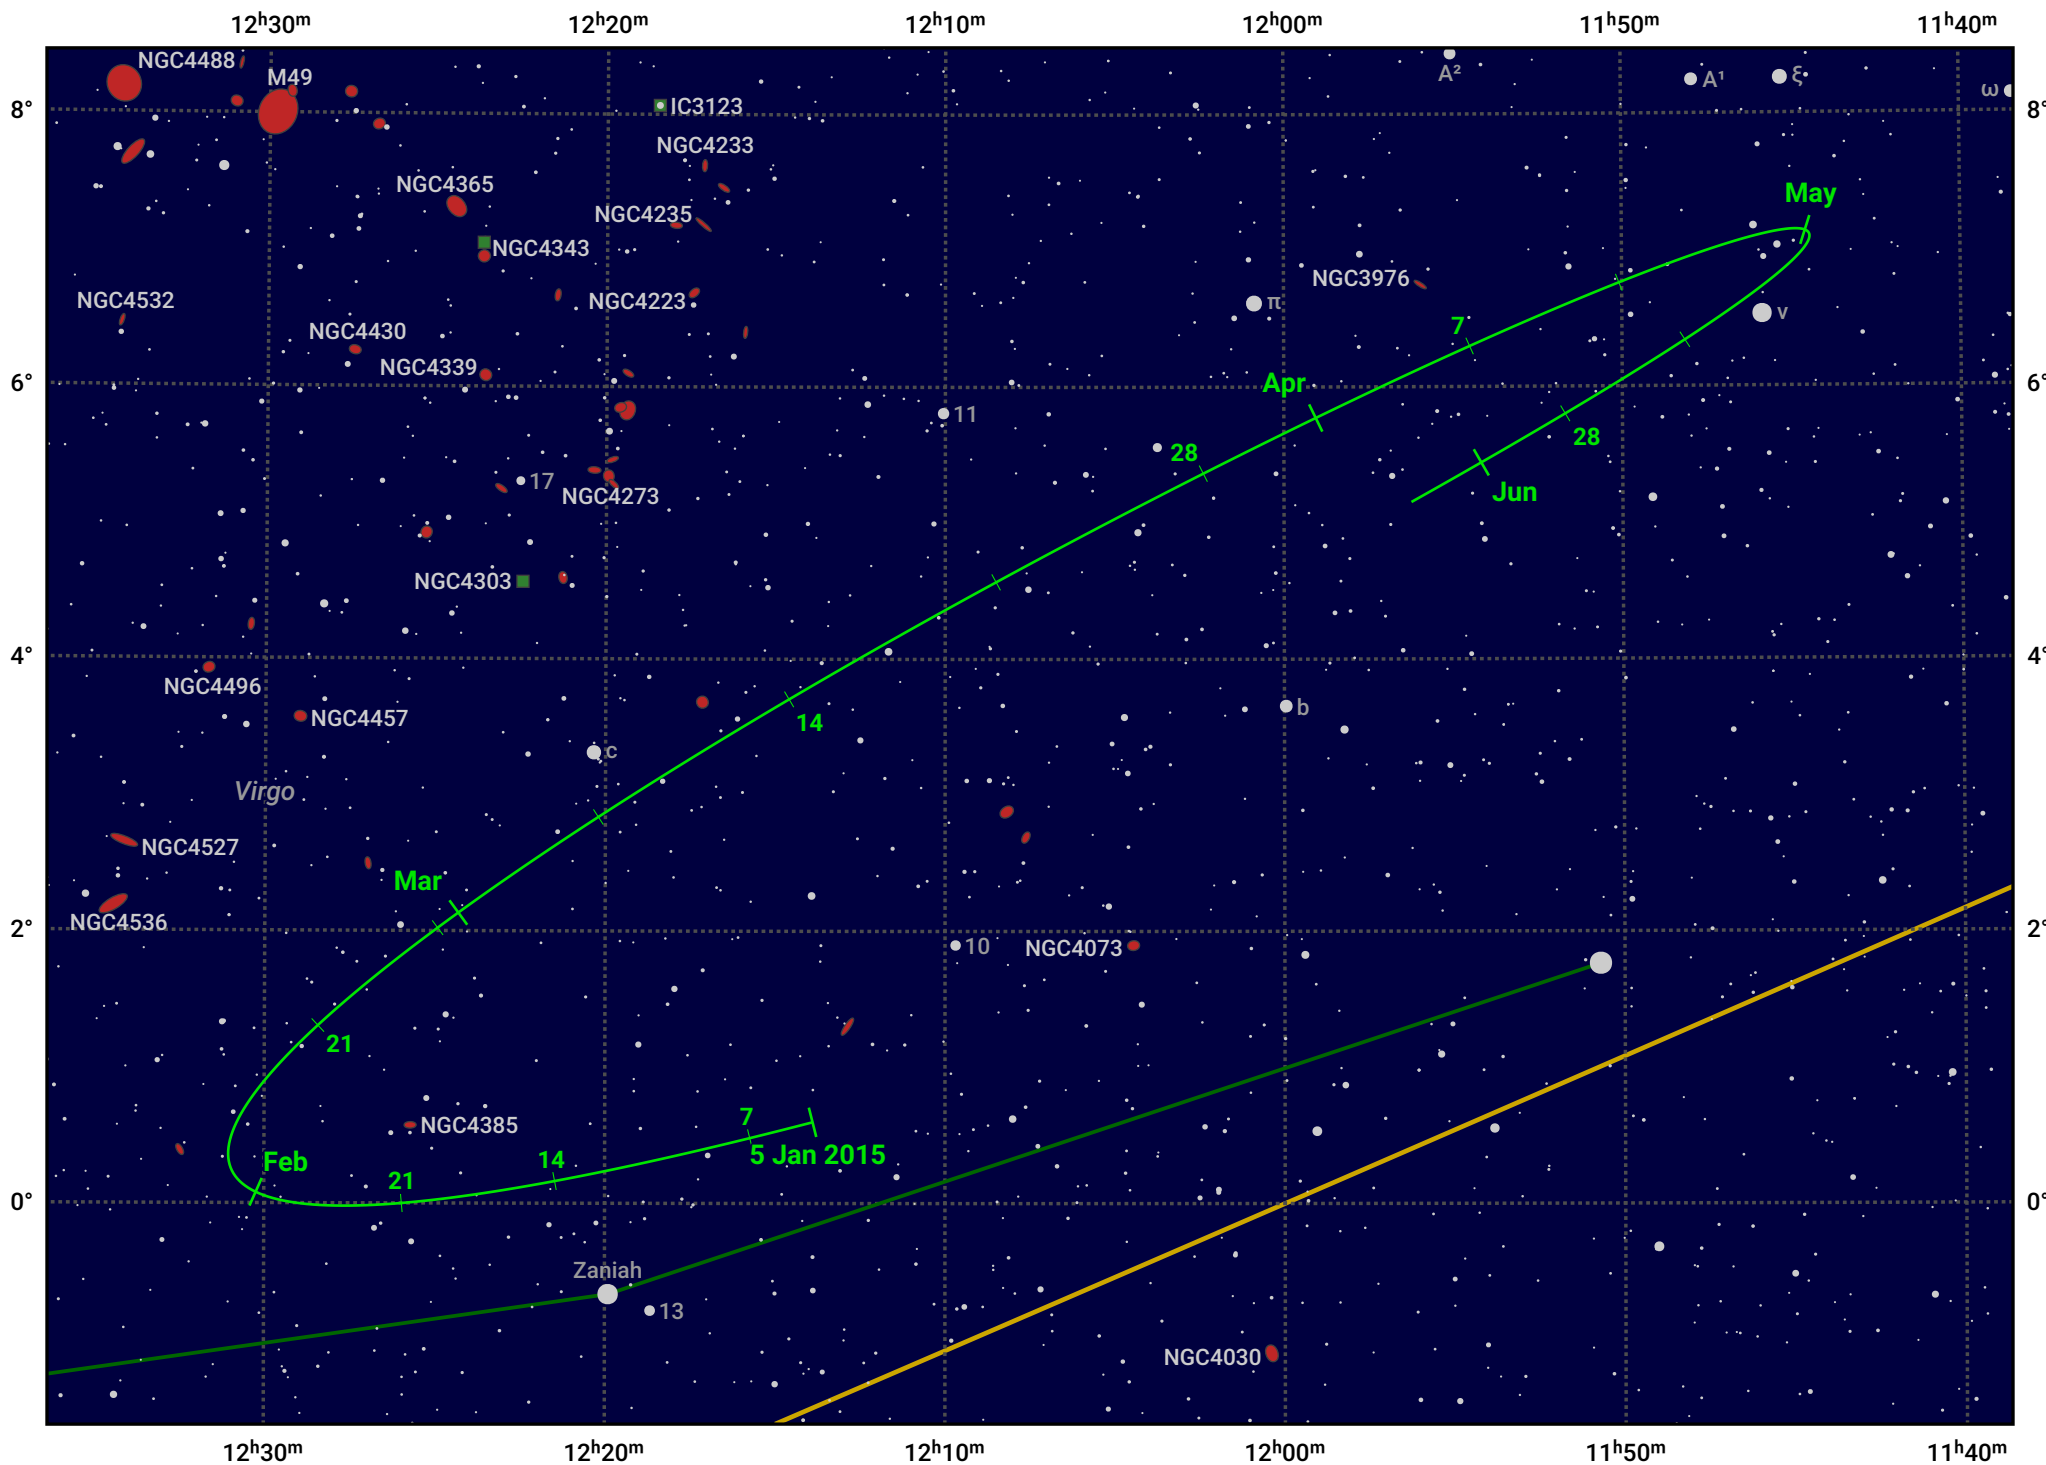

The path of Asteroid 44 Nysa around opposition on 21 Mar 2015

© Dominic Ford 2011–2024. Date markers placed at midnight UTC. Downloaded from <https://in-the-sky.org>

Magnitude scale: 11.0 10.0 9.0 8.0 7.0 6.0 5.0 4.0 3.0

— Ecliptic Plane

Galaxy Bright nebula Open cluster Globular cluster

Date	Mag	Phase
2015 Feb 1	10.3	96%
2015 Feb 25	9.7	99%
2015 Mar 1	9.6	99%
2015 Apr 1	9.5	100%
2015 May 1	10.4	97%
2015 May 17	10.8	96%
2015 Jun 1	11.1	95%