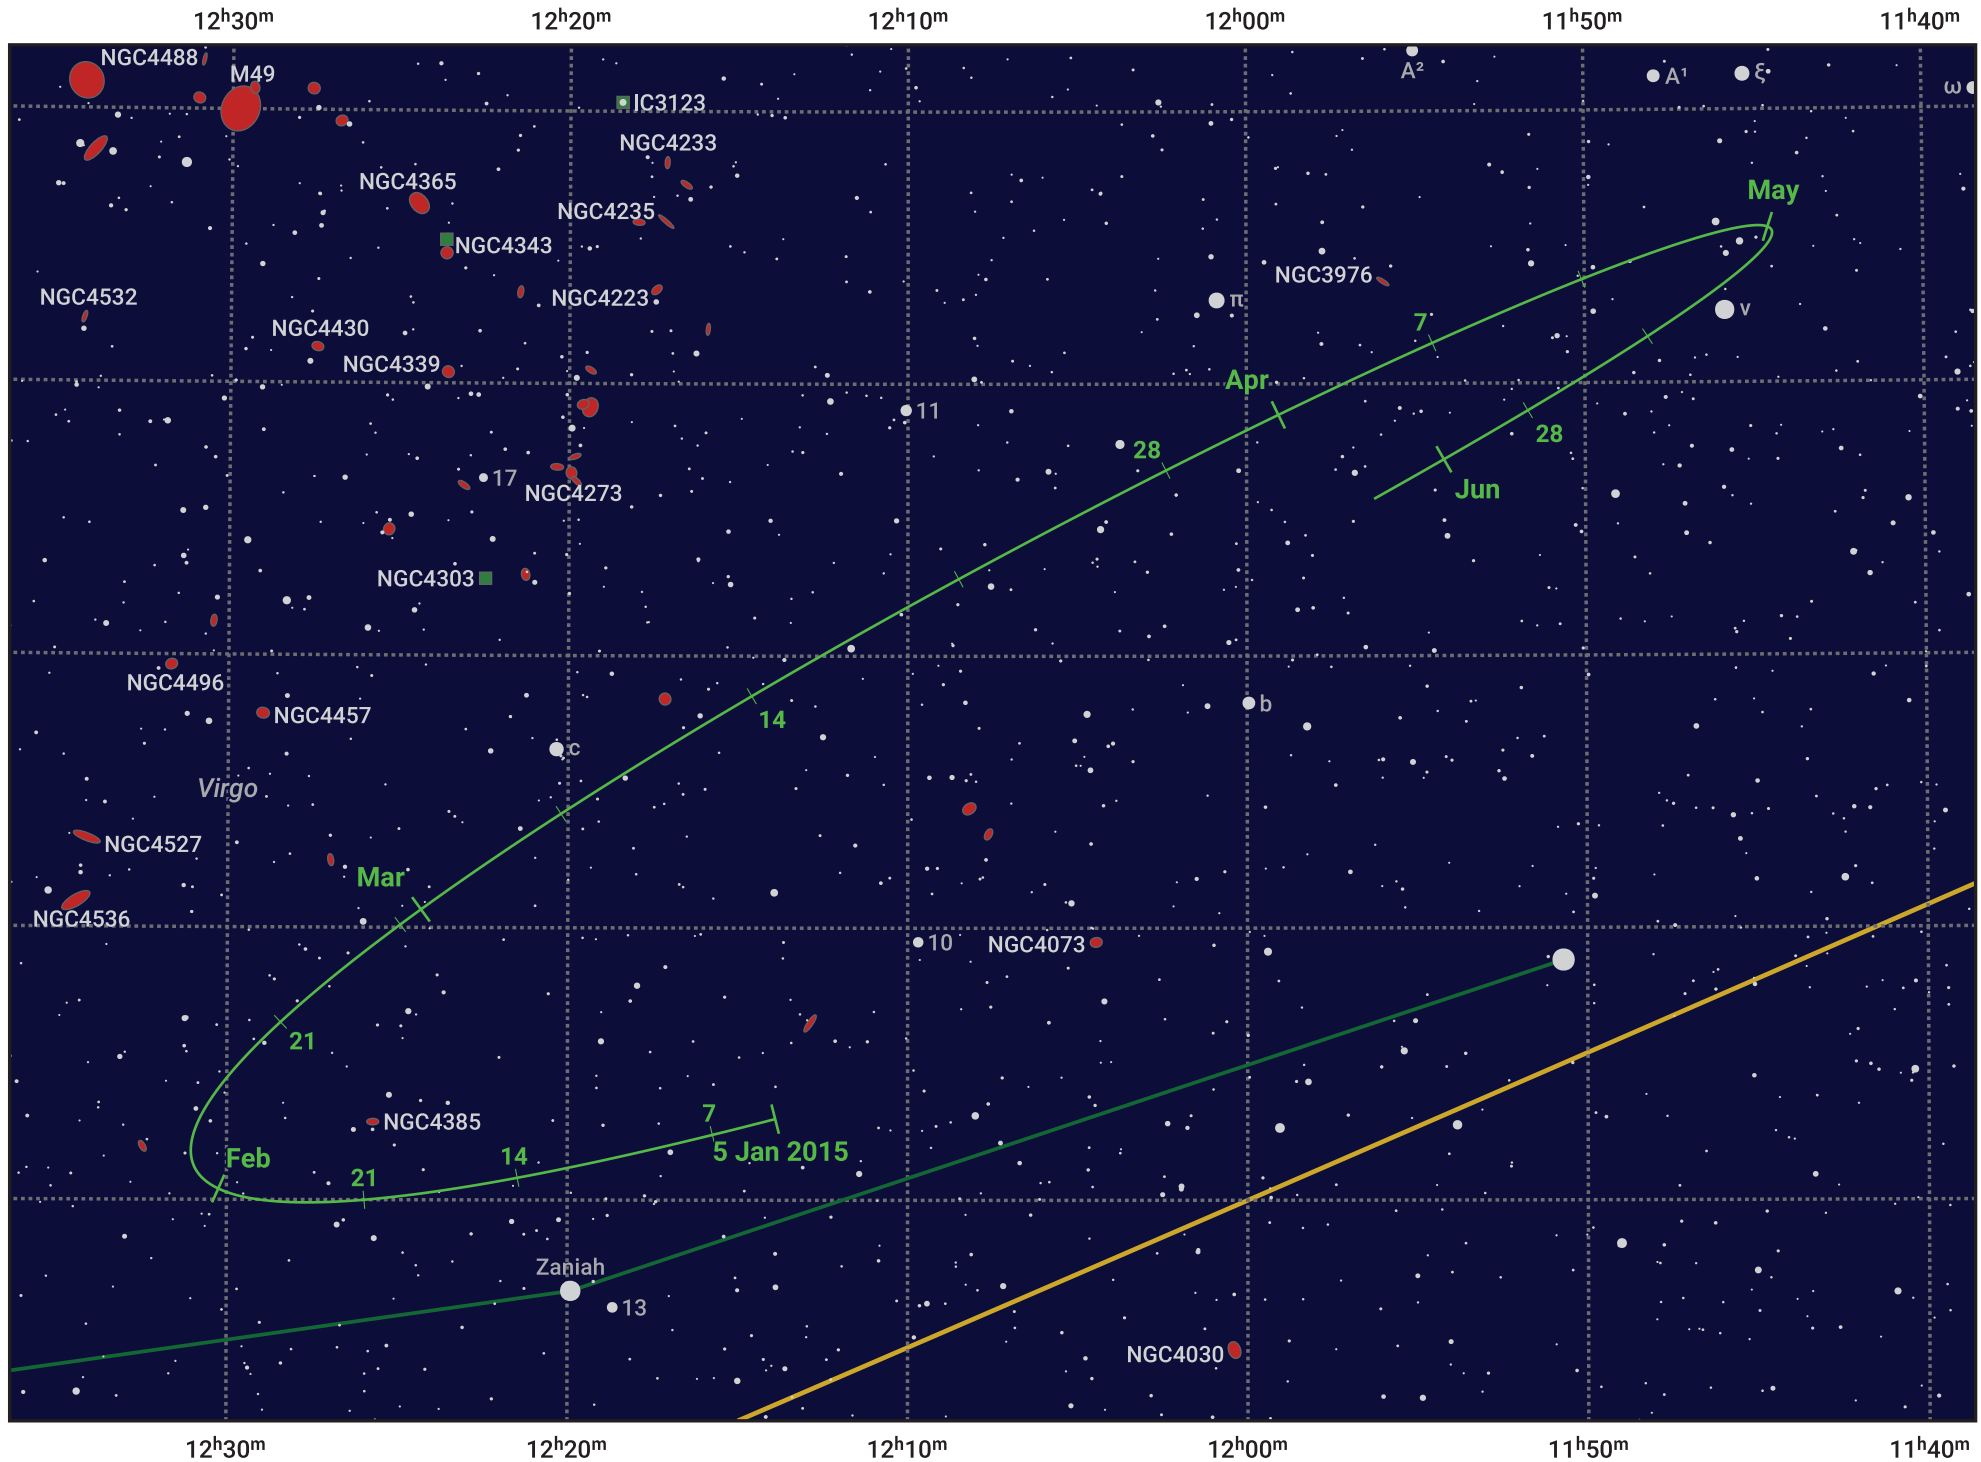

The path of Asteroid 44 Nysa around opposition on 21 Mar 2015

© Dominic Ford 2011–2024. Date markers placed at midnight UTC. Downloaded from <https://in-the-sky.org>

Magnitude scale: 11.0 10.0 9.0 8.0 7.0 6.0 5.0 4.0 3.0

— Ecliptic Plane

- Galaxy
- Bright nebula
- Open cluster
- ⊕ Globular cluster

Date	Mag	Phase
2015 Feb 1	10.3	96%
2015 Feb 25	9.7	99%
2015 Mar 1	9.6	99%
2015 Apr 1	9.5	100%
2015 May 1	10.4	97%
2015 May 17	10.8	96%
2015 Jun 1	11.1	95%