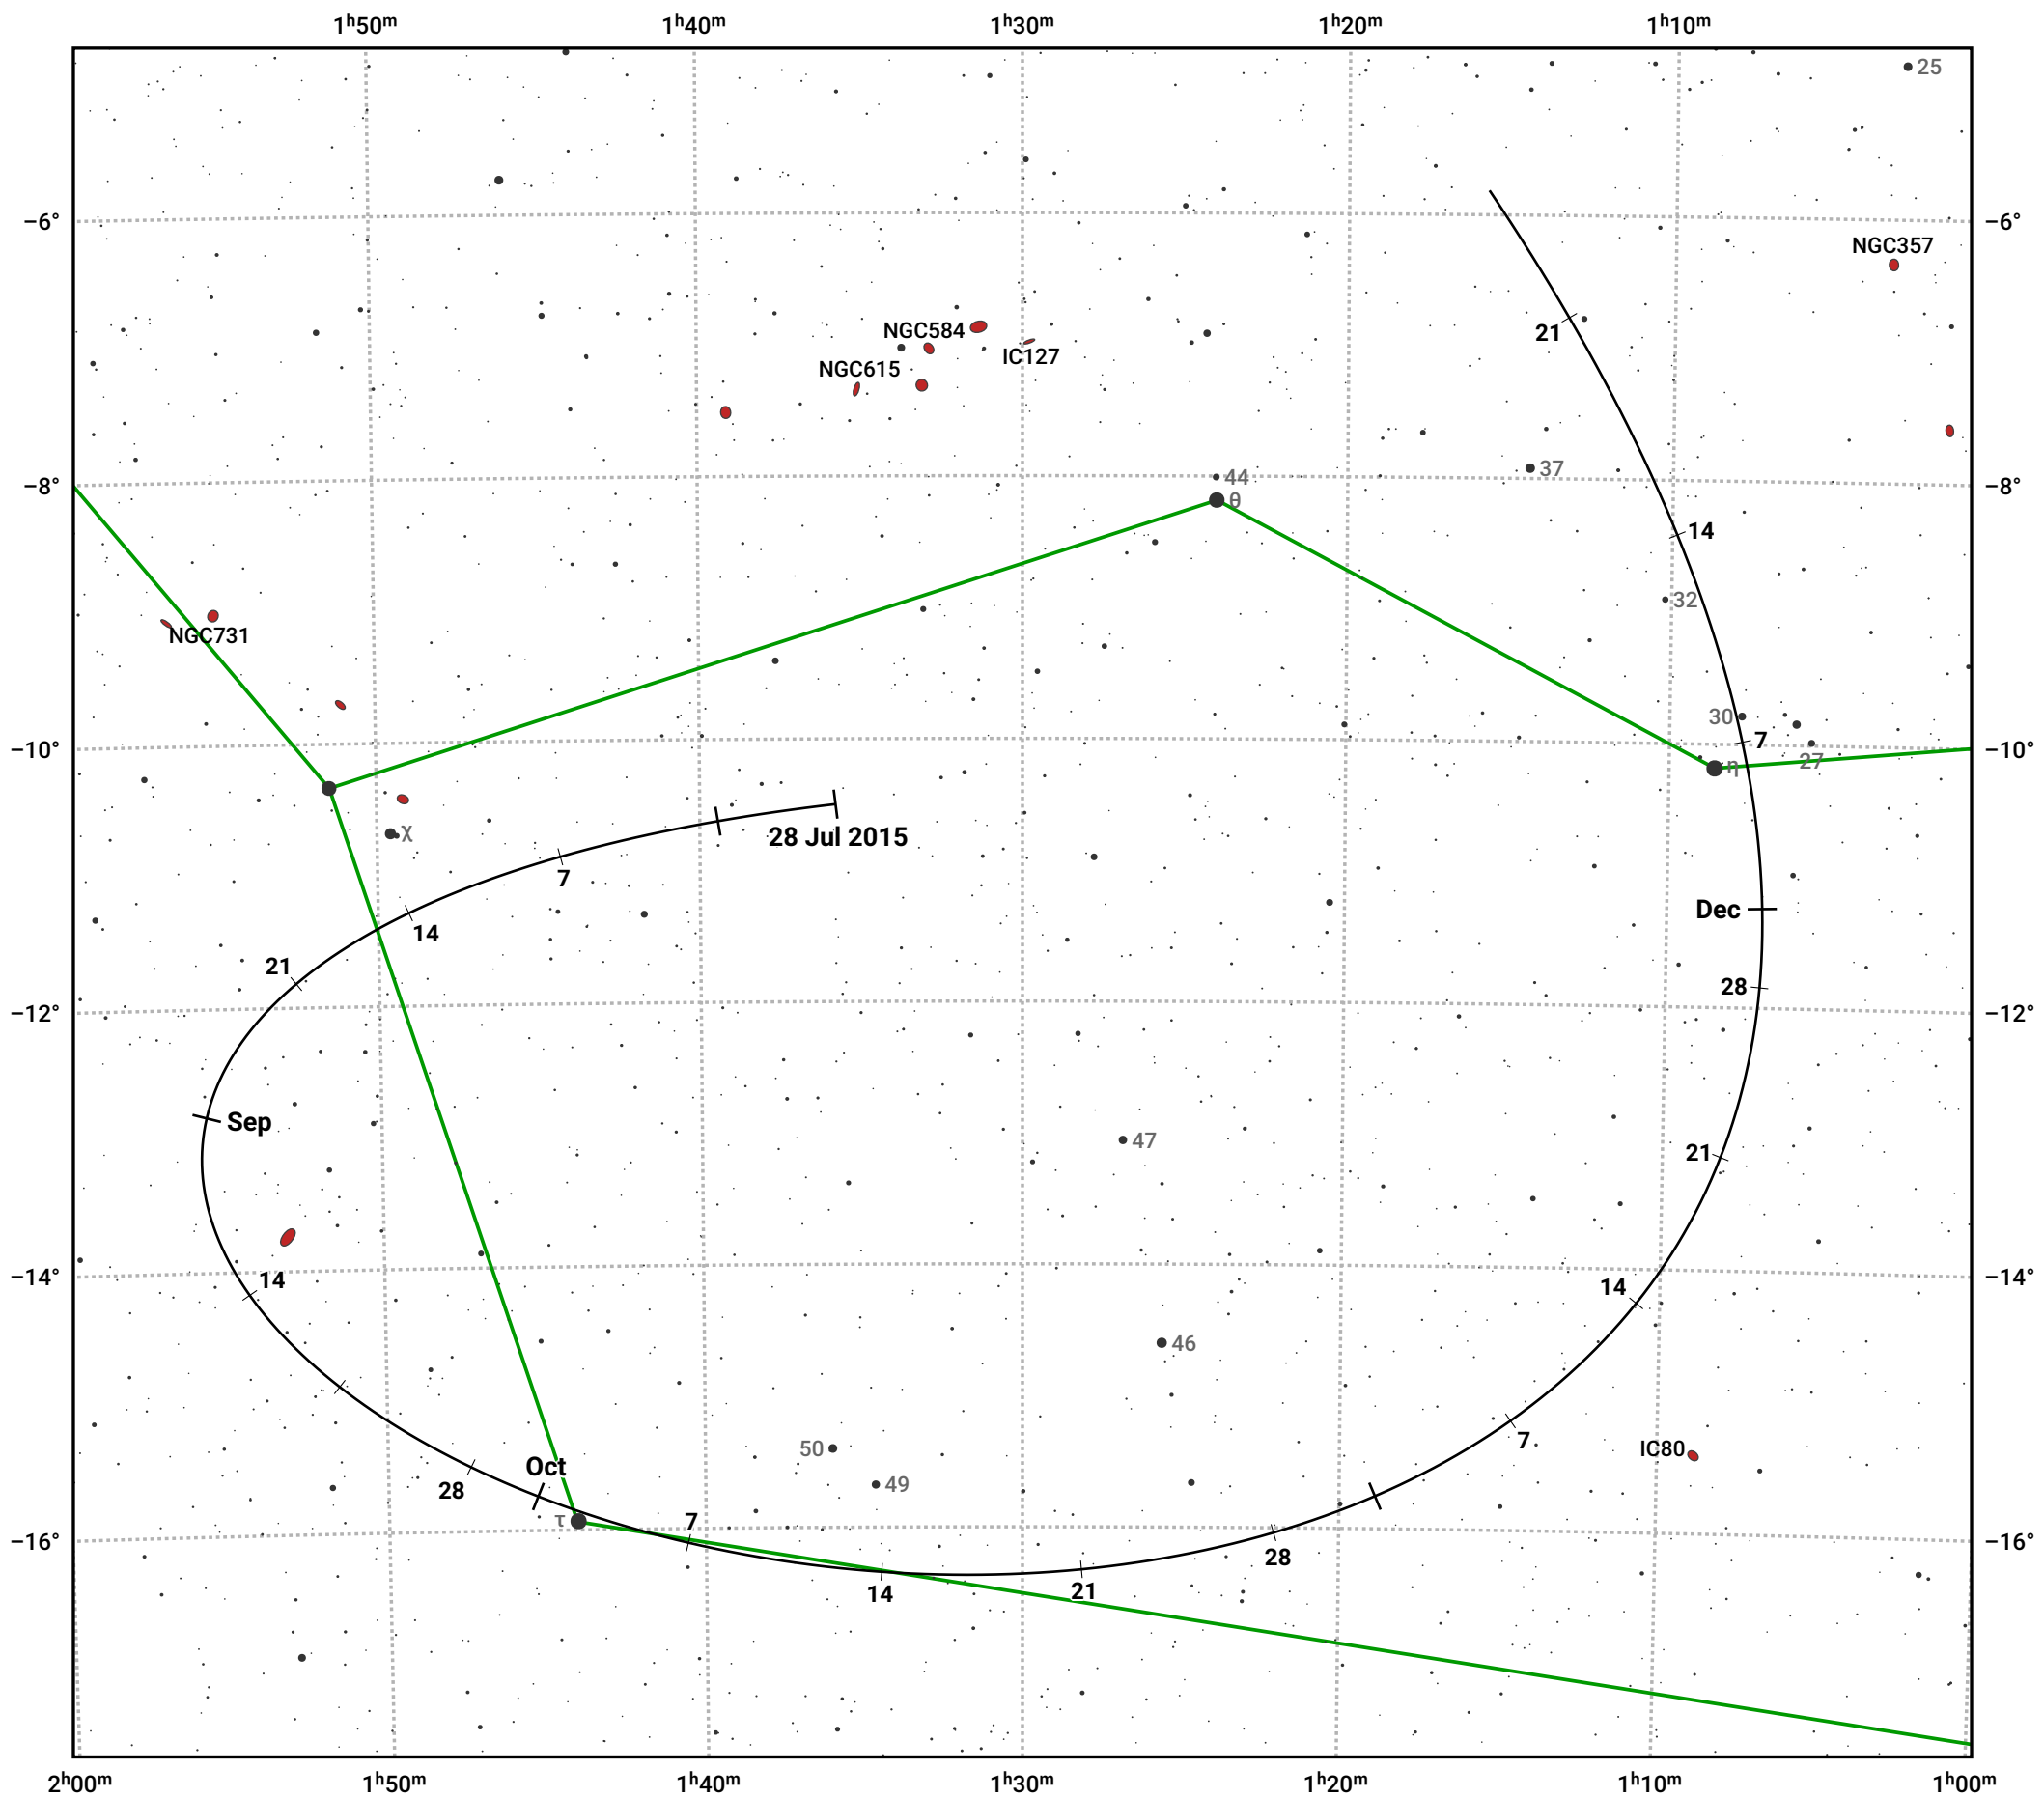

The path of Asteroid 471 Papagena around opposition on 11 Oct 2015

© Dominic Ford 2011–2024. Date markers placed at midnight UTC. Downloaded from <https://in-the-sky.org>

Magnitude scale: 11.0 10.0 9.0 8.0 7.0 6.0 5.0 4.0 3.0

— Ecliptic Plane

Galaxy Bright nebula Open cluster Globular cluster

Date	Mag	Phase
2015 Aug 1	10.6	96%
2015 Sep 1	10.0	97%
2015 Sep 16	9.7	98%
2015 Oct 1	9.4	99%
2015 Nov 1	9.5	98%
2015 Dec 1	10.1	96%