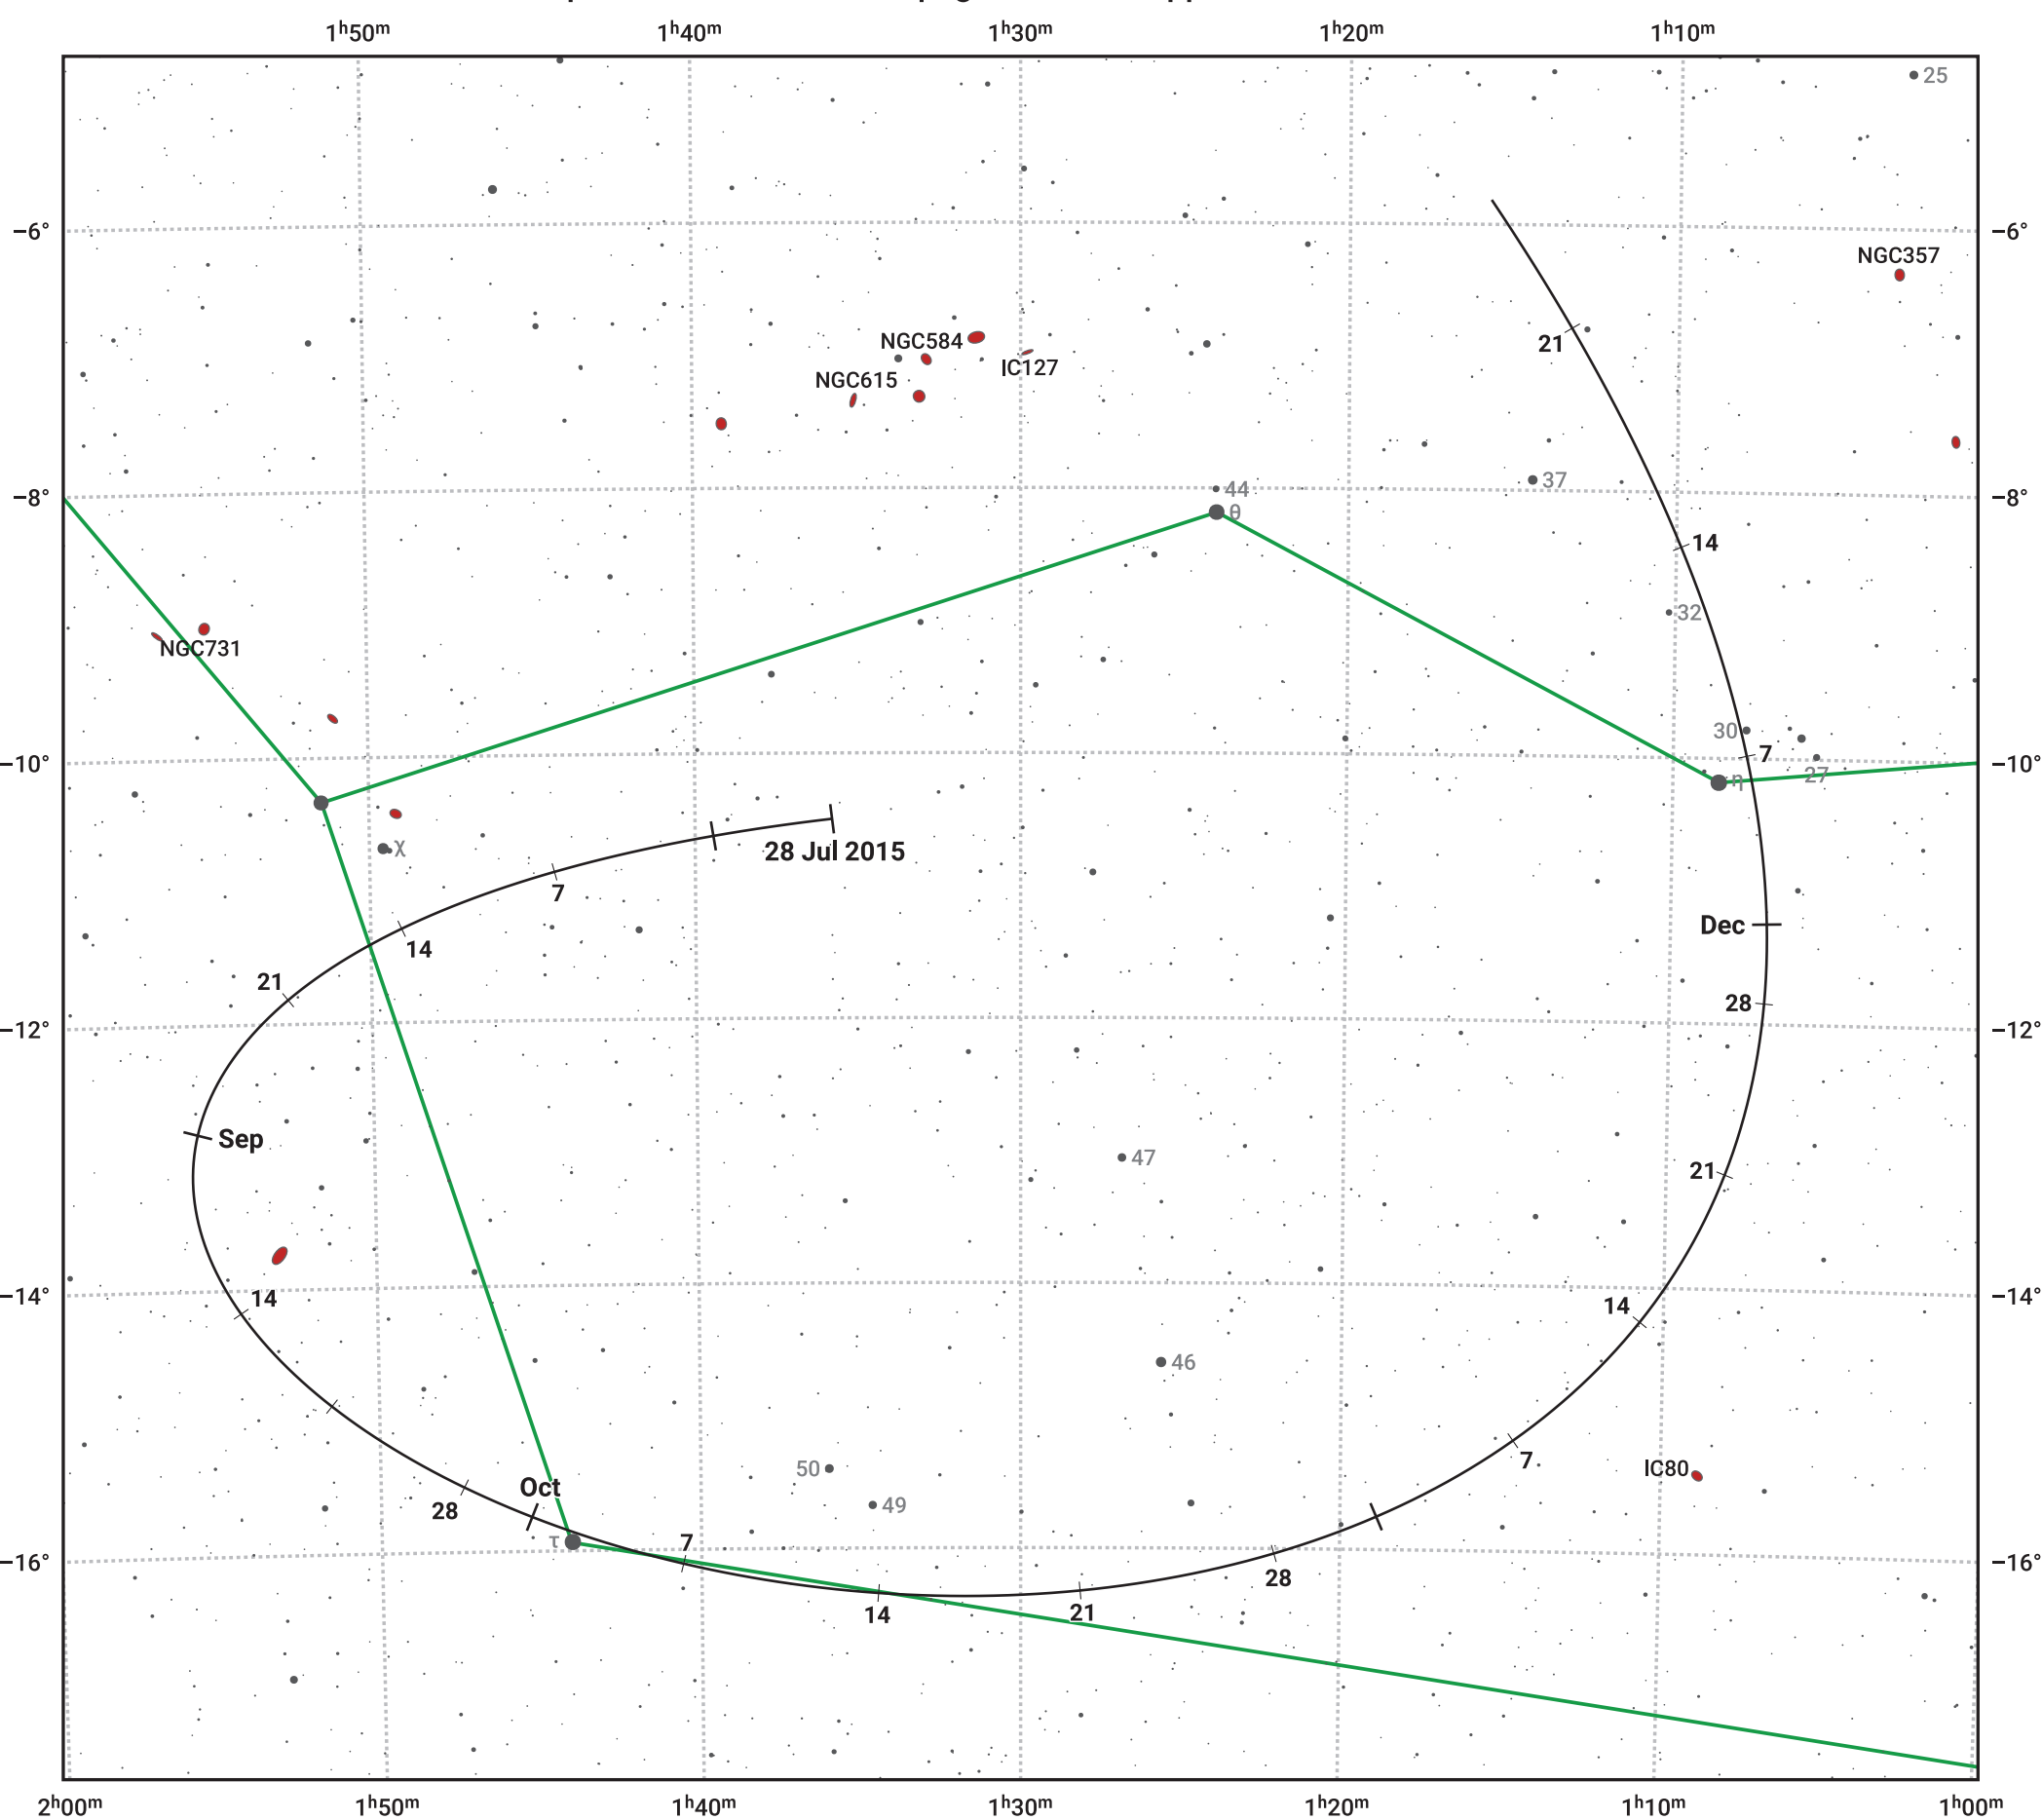

The path of Asteroid 471 Papagena around opposition on 11 Oct 2015

© Dominic Ford 2011–2024. Date markers placed at midnight UTC. Downloaded from <https://in-the-sky.org>

Magnitude scale: 11.0 10.0 9.0 8.0 7.0 6.0 5.0 4.0 3.0

— Ecliptic Plane

- Galaxy
- Bright nebula
- Open cluster
- ⊕ Globular cluster

Date	Mag	Phase
2015 Aug 1	10.6	96%
2015 Sep 1	10.0	97%
2015 Sep 16	9.7	98%
2015 Oct 1	9.4	99%
2015 Nov 1	9.5	98%
2015 Dec 1	10.1	96%