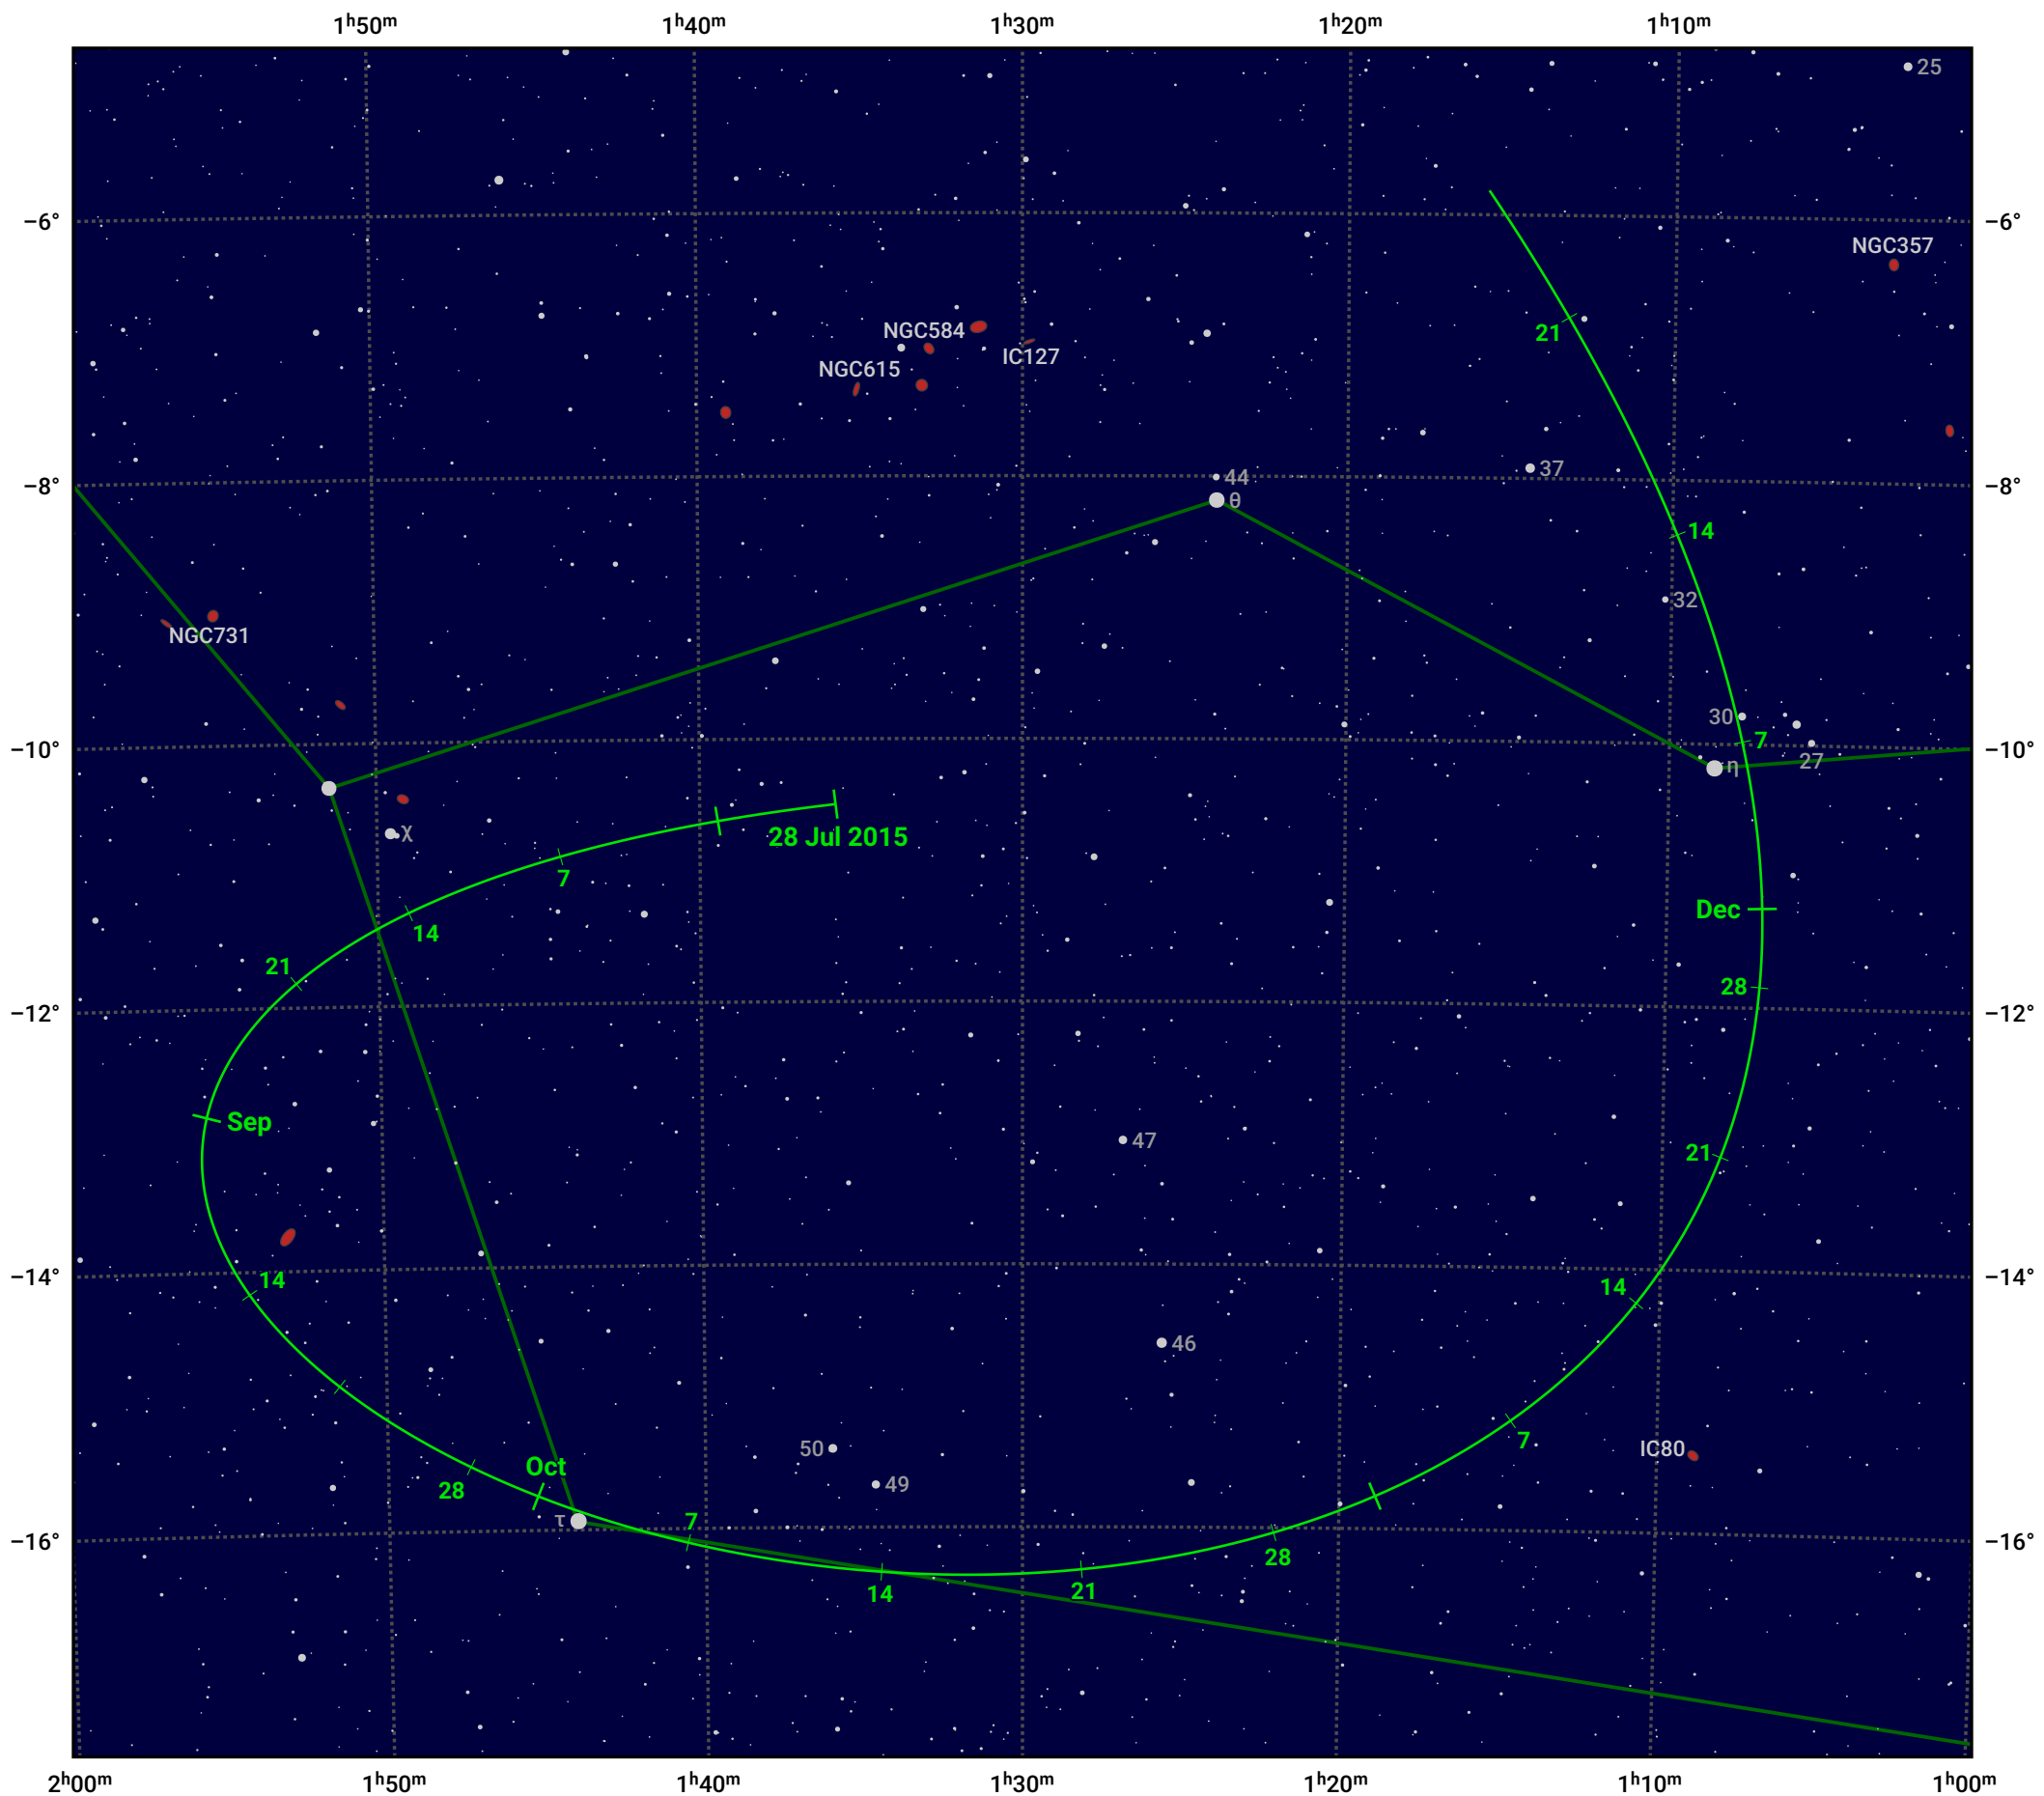

The path of Asteroid 471 Papagena around opposition on 11 Oct 2015

© Dominic Ford 2011–2024. Date markers placed at midnight UTC. Downloaded from <https://in-the-sky.org>

Magnitude scale: 11.0 10.0 9.0 8.0 7.0 6.0 5.0 4.0 3.0

— Ecliptic Plane

Galaxy Bright nebula Open cluster Globular cluster

Date	Mag	Phase
2015 Aug 1	10.6	96%
2015 Sep 1	10.0	97%
2015 Sep 16	9.7	98%
2015 Oct 1	9.4	99%
2015 Nov 1	9.5	98%
2015 Dec 1	10.1	96%