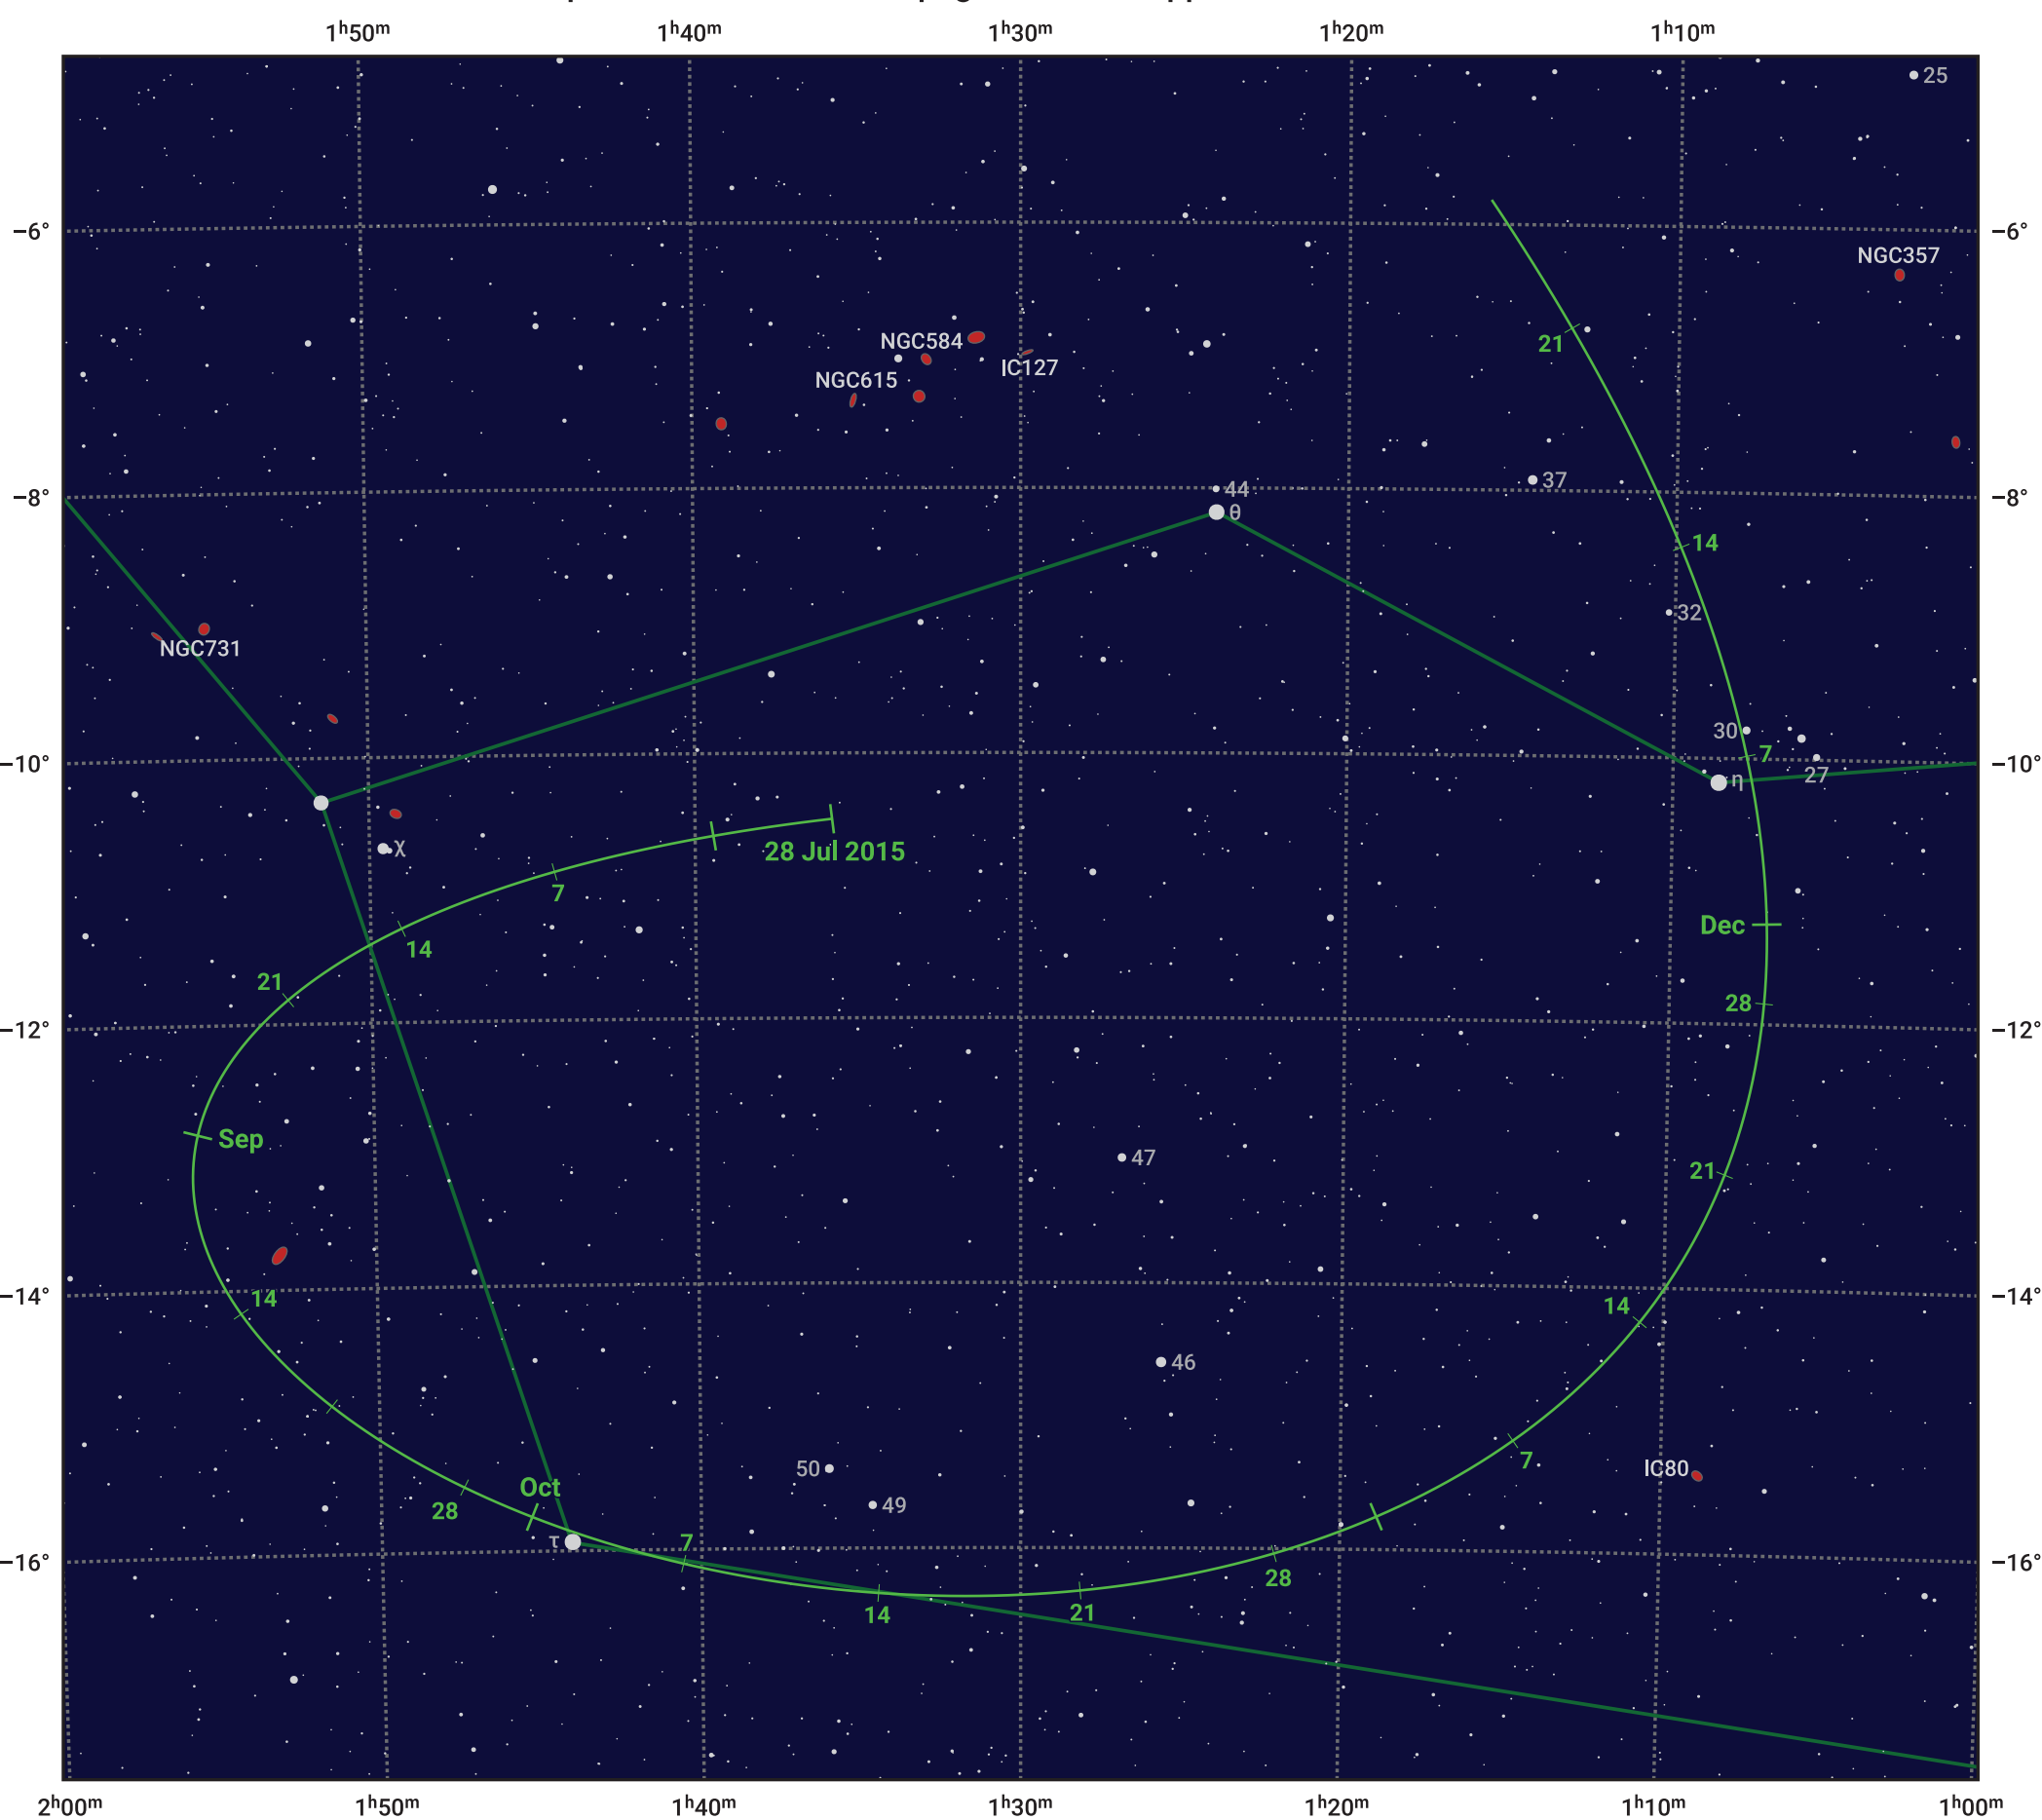

The path of Asteroid 471 Papagena around opposition on 11 Oct 2015

© Dominic Ford 2011–2024. Date markers placed at midnight UTC. Downloaded from <https://in-the-sky.org>

Magnitude scale: 11.0 10.0 9.0 8.0 7.0 6.0 5.0 4.0 3.0

— Ecliptic Plane

- Galaxy
- Bright nebula
- Open cluster
- Globular cluster

Date	Mag	Phase
2015 Aug 1	10.6	96%
2015 Sep 1	10.0	97%
2015 Sep 16	9.7	98%
2015 Oct 1	9.4	99%
2015 Nov 1	9.5	98%
2015 Dec 1	10.1	96%