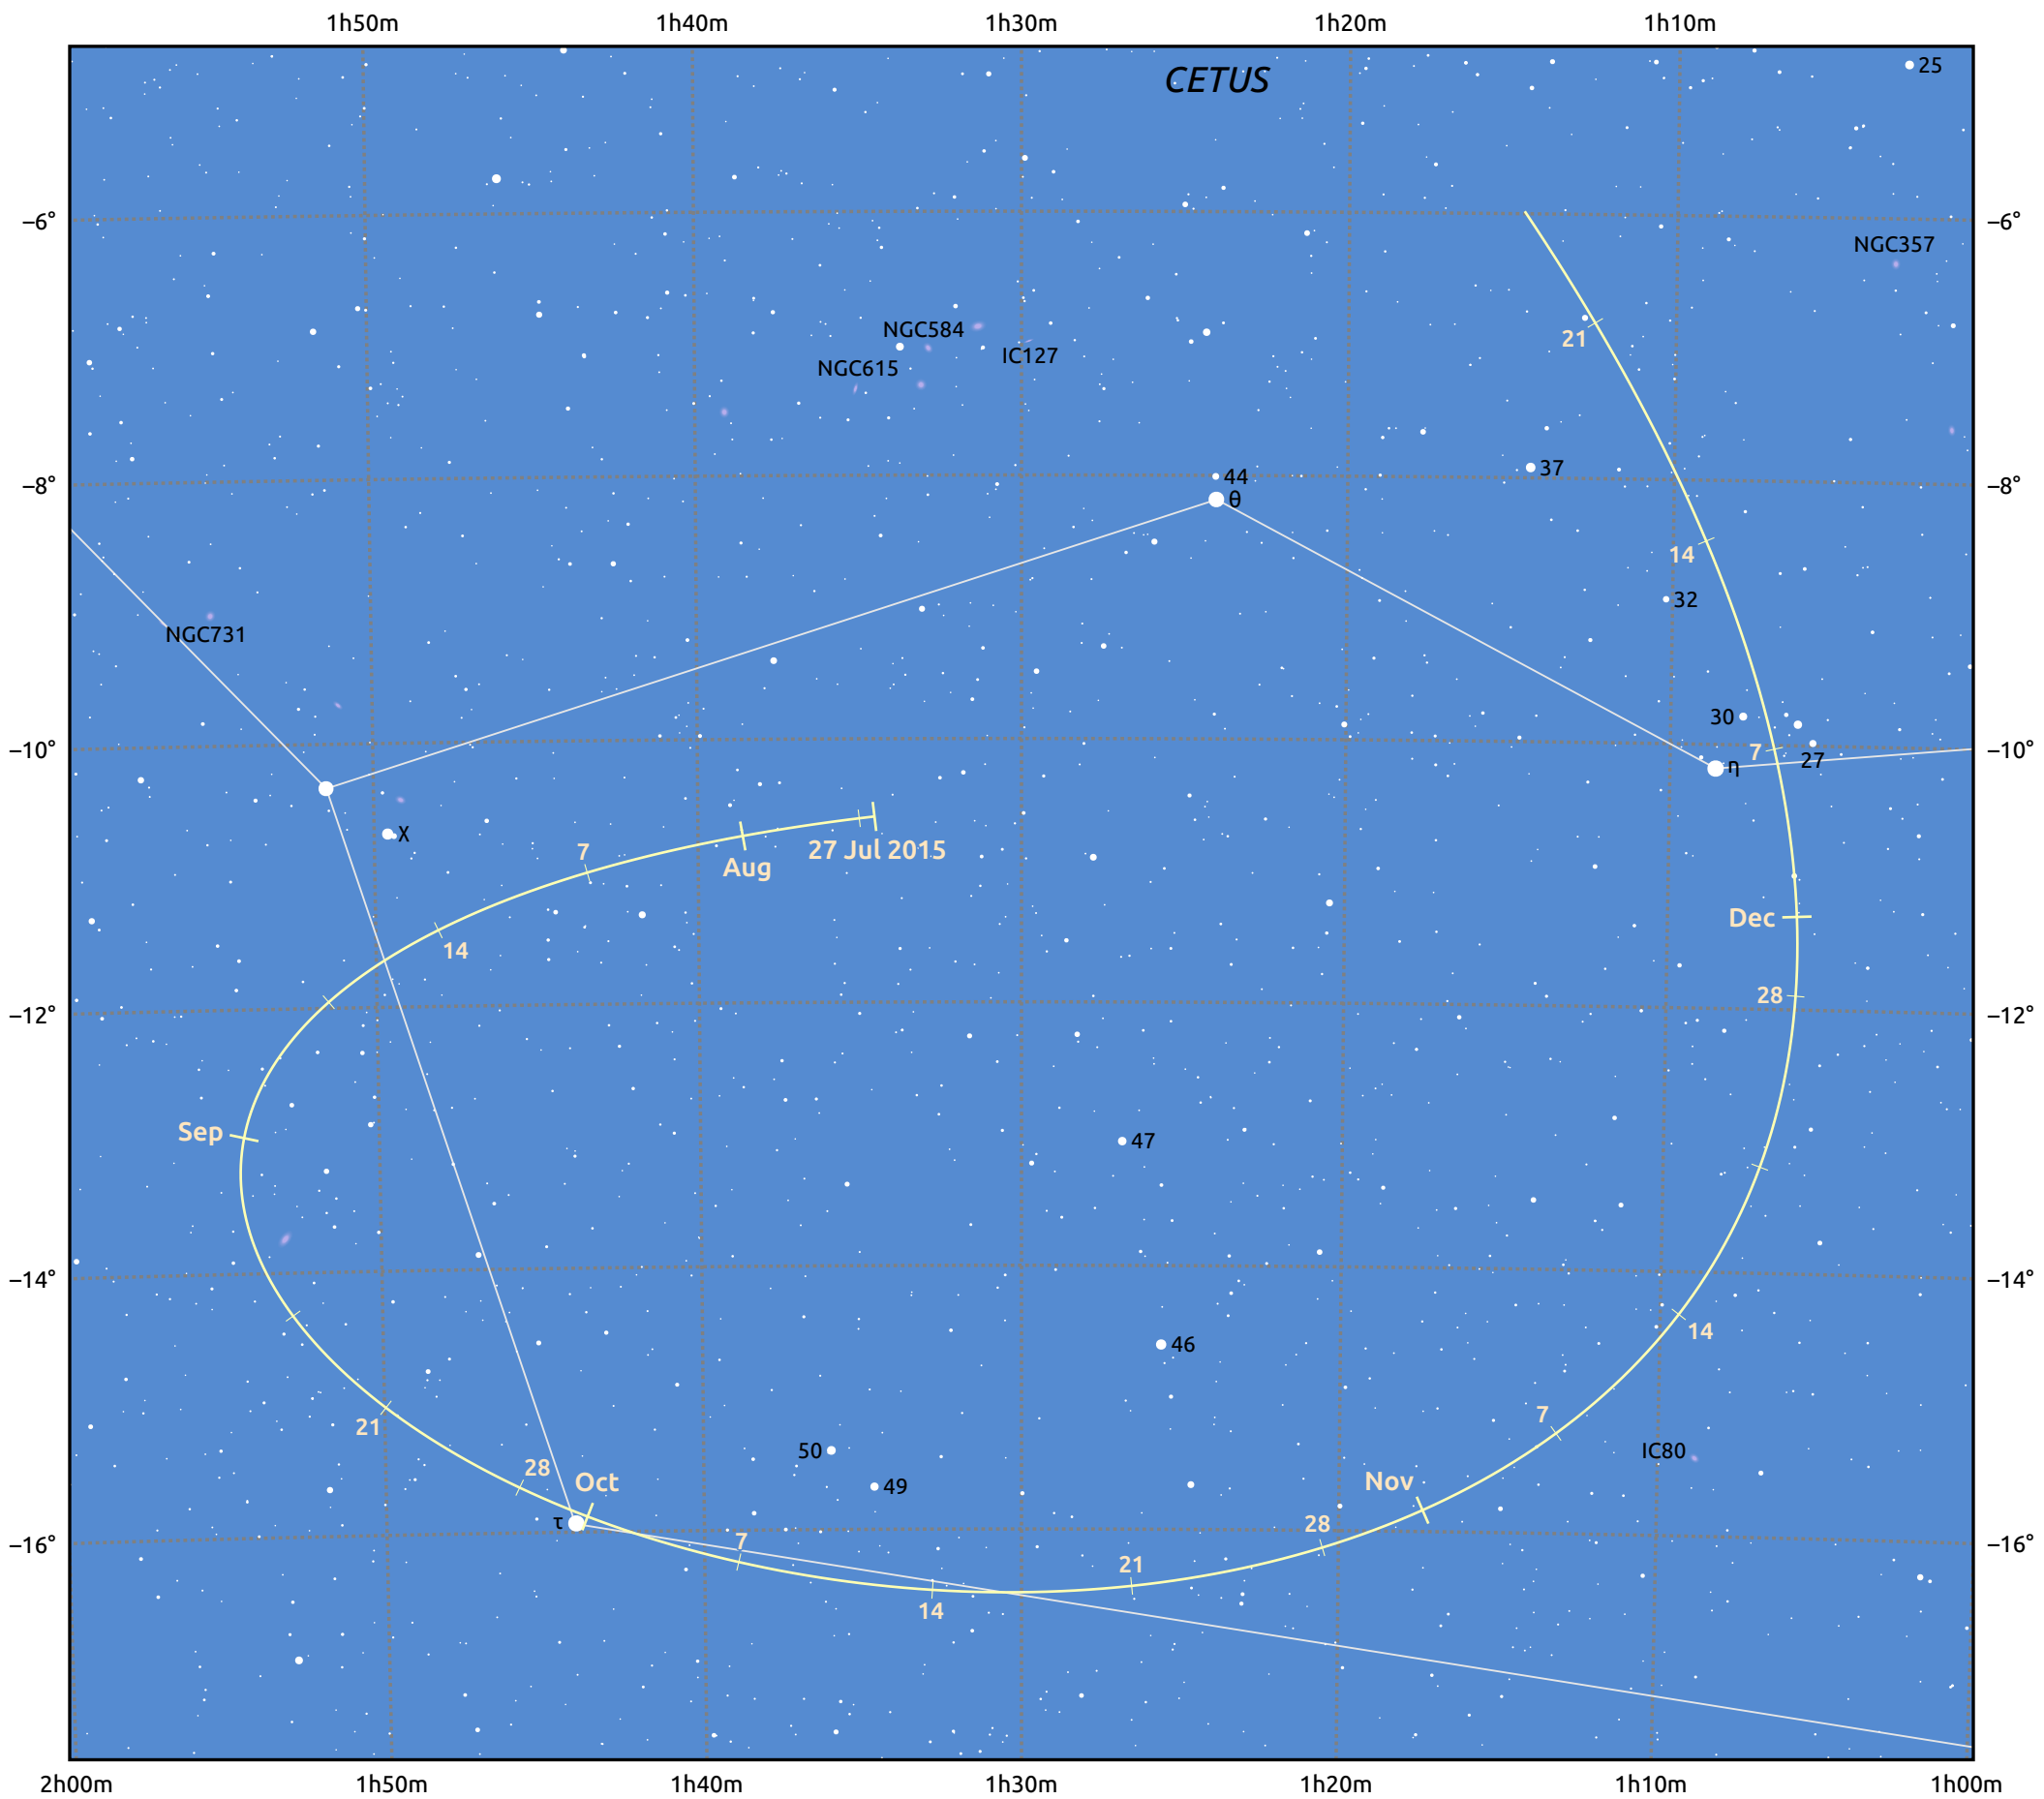

The path of Asteroid 471 Papagena around opposition on 10 Oct 2015

© Dominic Ford 2011–2025. Date markers placed at midnight UTC. Downloaded from <https://in-the-sky.org>

Magnitude scale: 11.0 10.0 9.0 8.0 7.0 6.0 5.0 4.0 3.0

Ecliptic Plane

Galaxy Bright nebula Open cluster Globular cluster Planetary nebula

Date	Mag	Phase
2015 Aug 1	10.6	96%
2015 Sep 1	10.0	97%
2015 Sep 16	9.7	98%
2015 Oct 1	9.4	99%
2015 Nov 1	9.6	98%
2015 Dec 1	10.1	96%