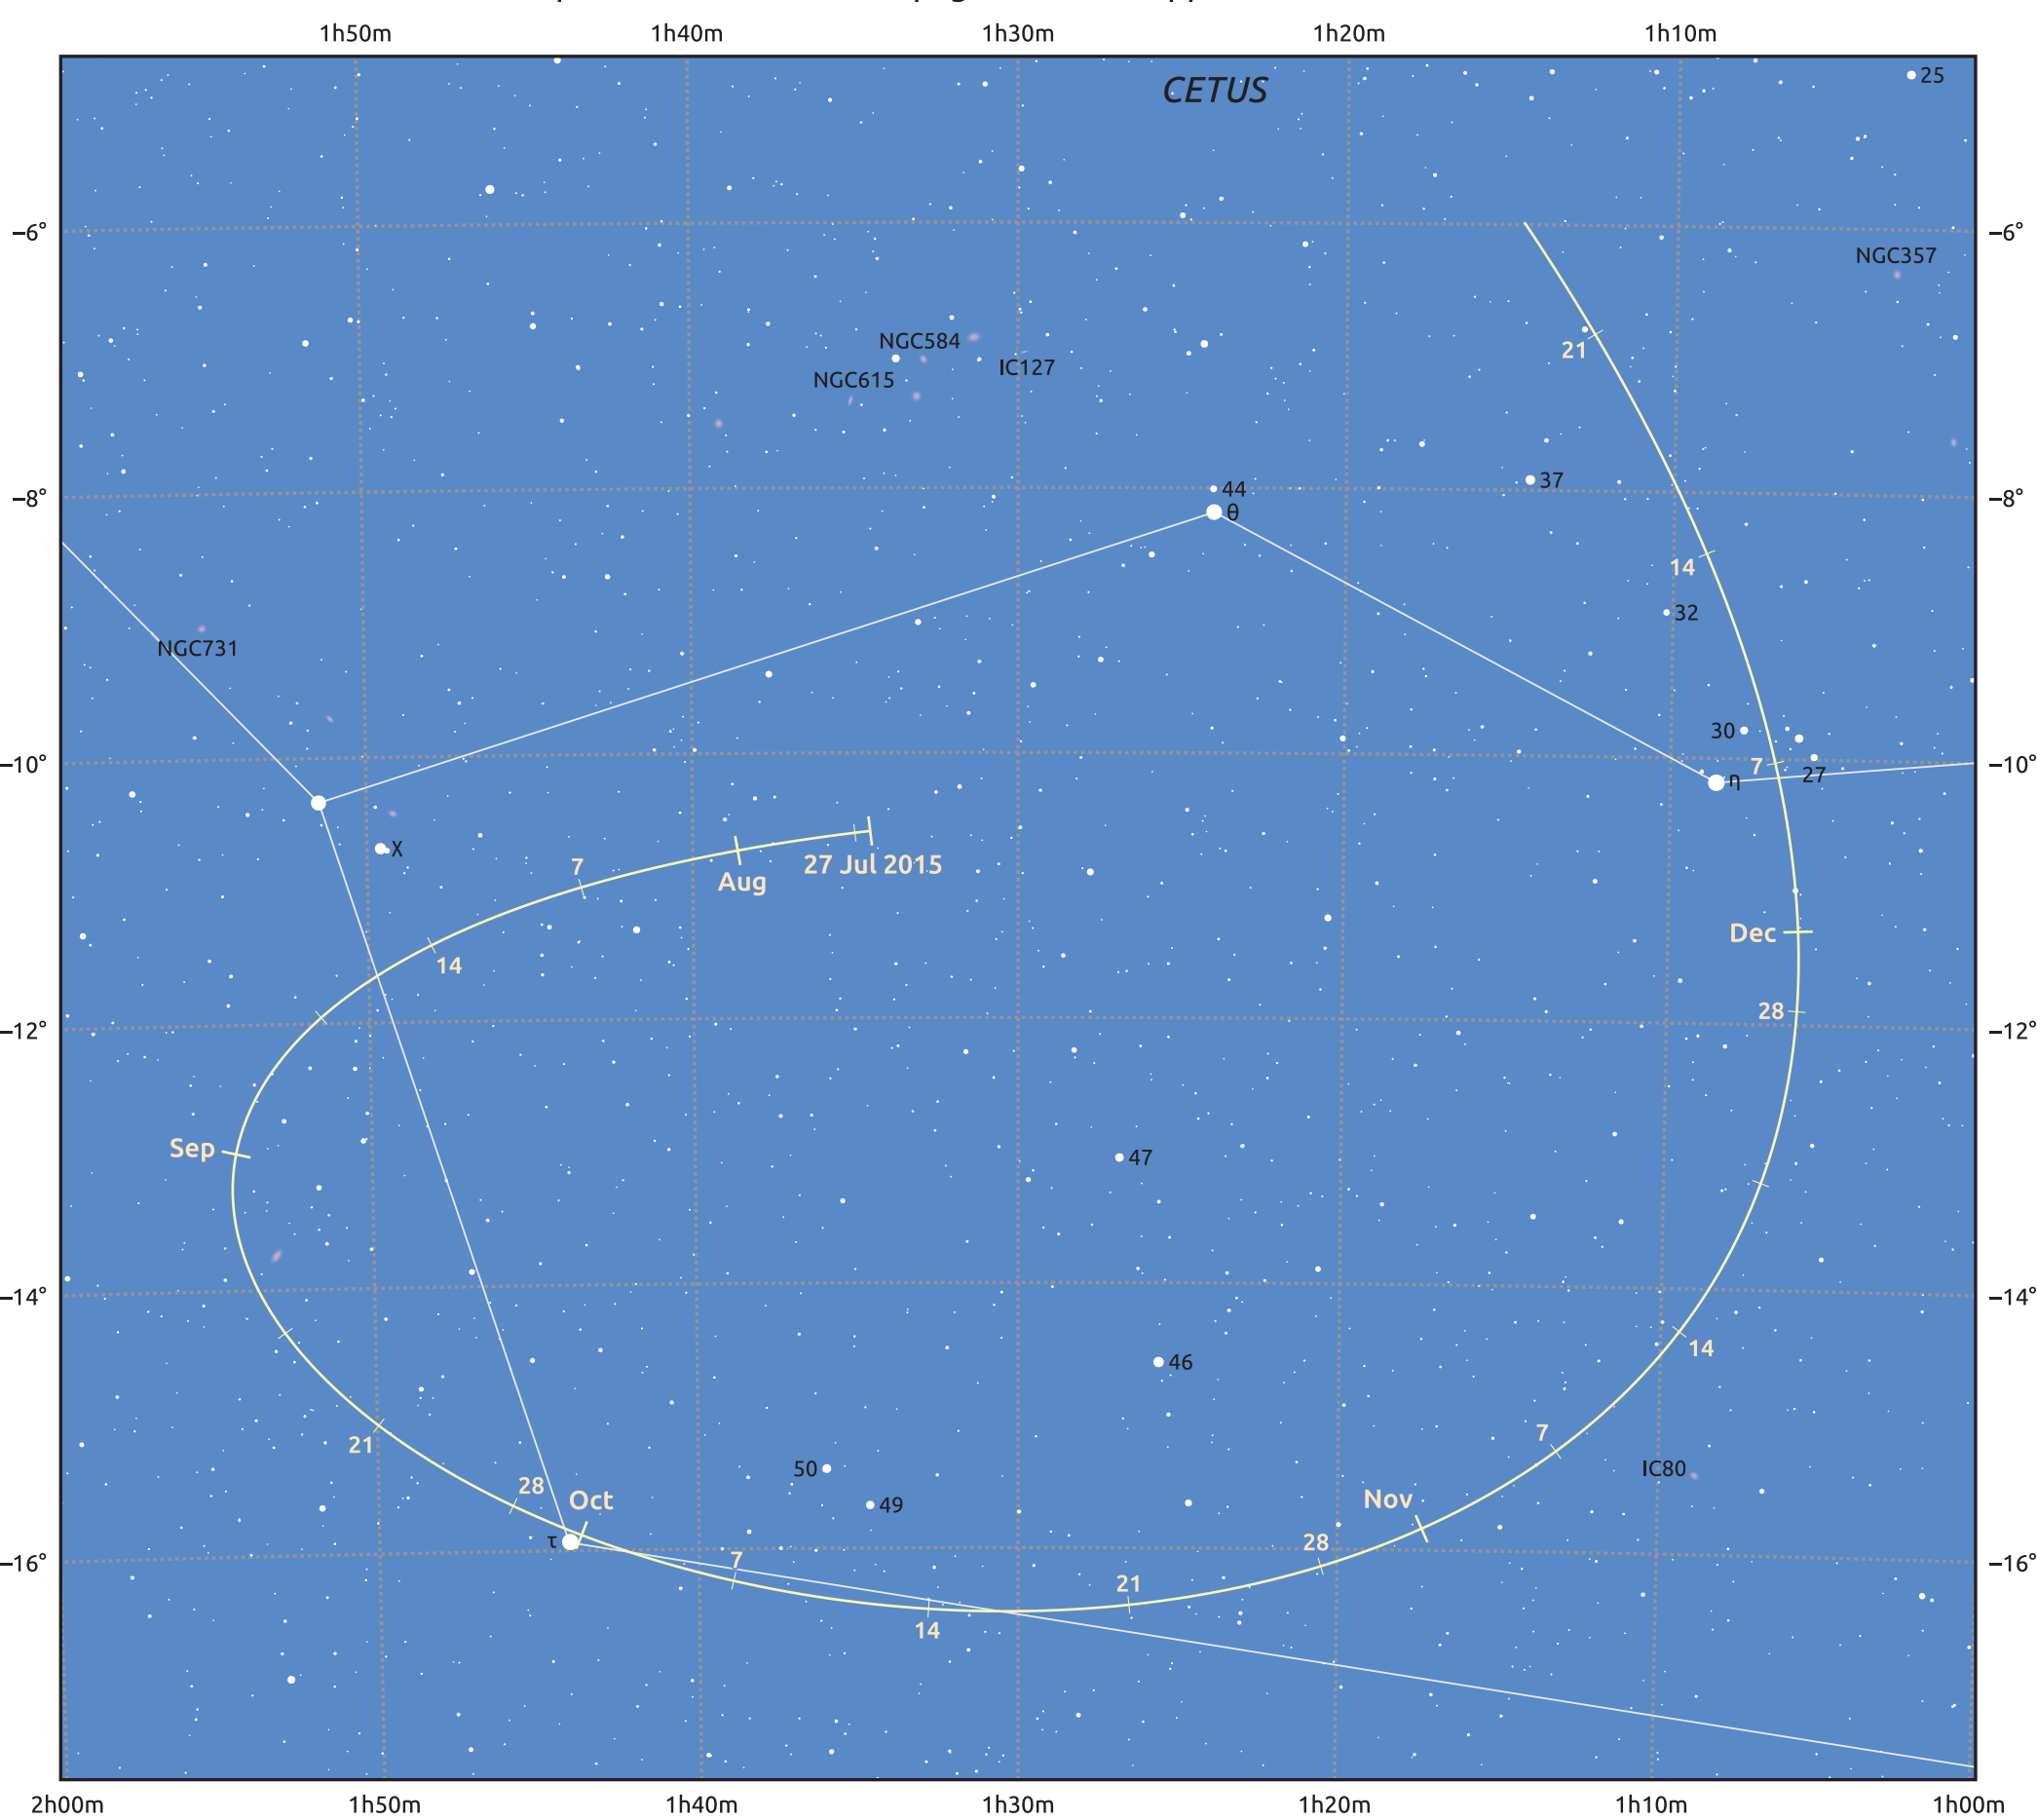

The path of Asteroid 471 Papagena around opposition on 10 Oct 2015

© Dominic Ford 2011–2025. Date markers placed at midnight UTC. Downloaded from <https://in-the-sky.org>

Magnitude scale: 11.0 10.0 9.0 8.0 7.0 6.0 5.0 4.0 3.0

— Ecliptic Plane

Galaxy Bright nebula Open cluster Globular cluster Planetary nebula

Date	Mag	Phase
2015 Aug 1	10.6	96%
2015 Sep 1	10.0	97%
2015 Sep 16	9.7	98%
2015 Oct 1	9.4	99%
2015 Nov 1	9.6	98%
2015 Dec 1	10.1	96%