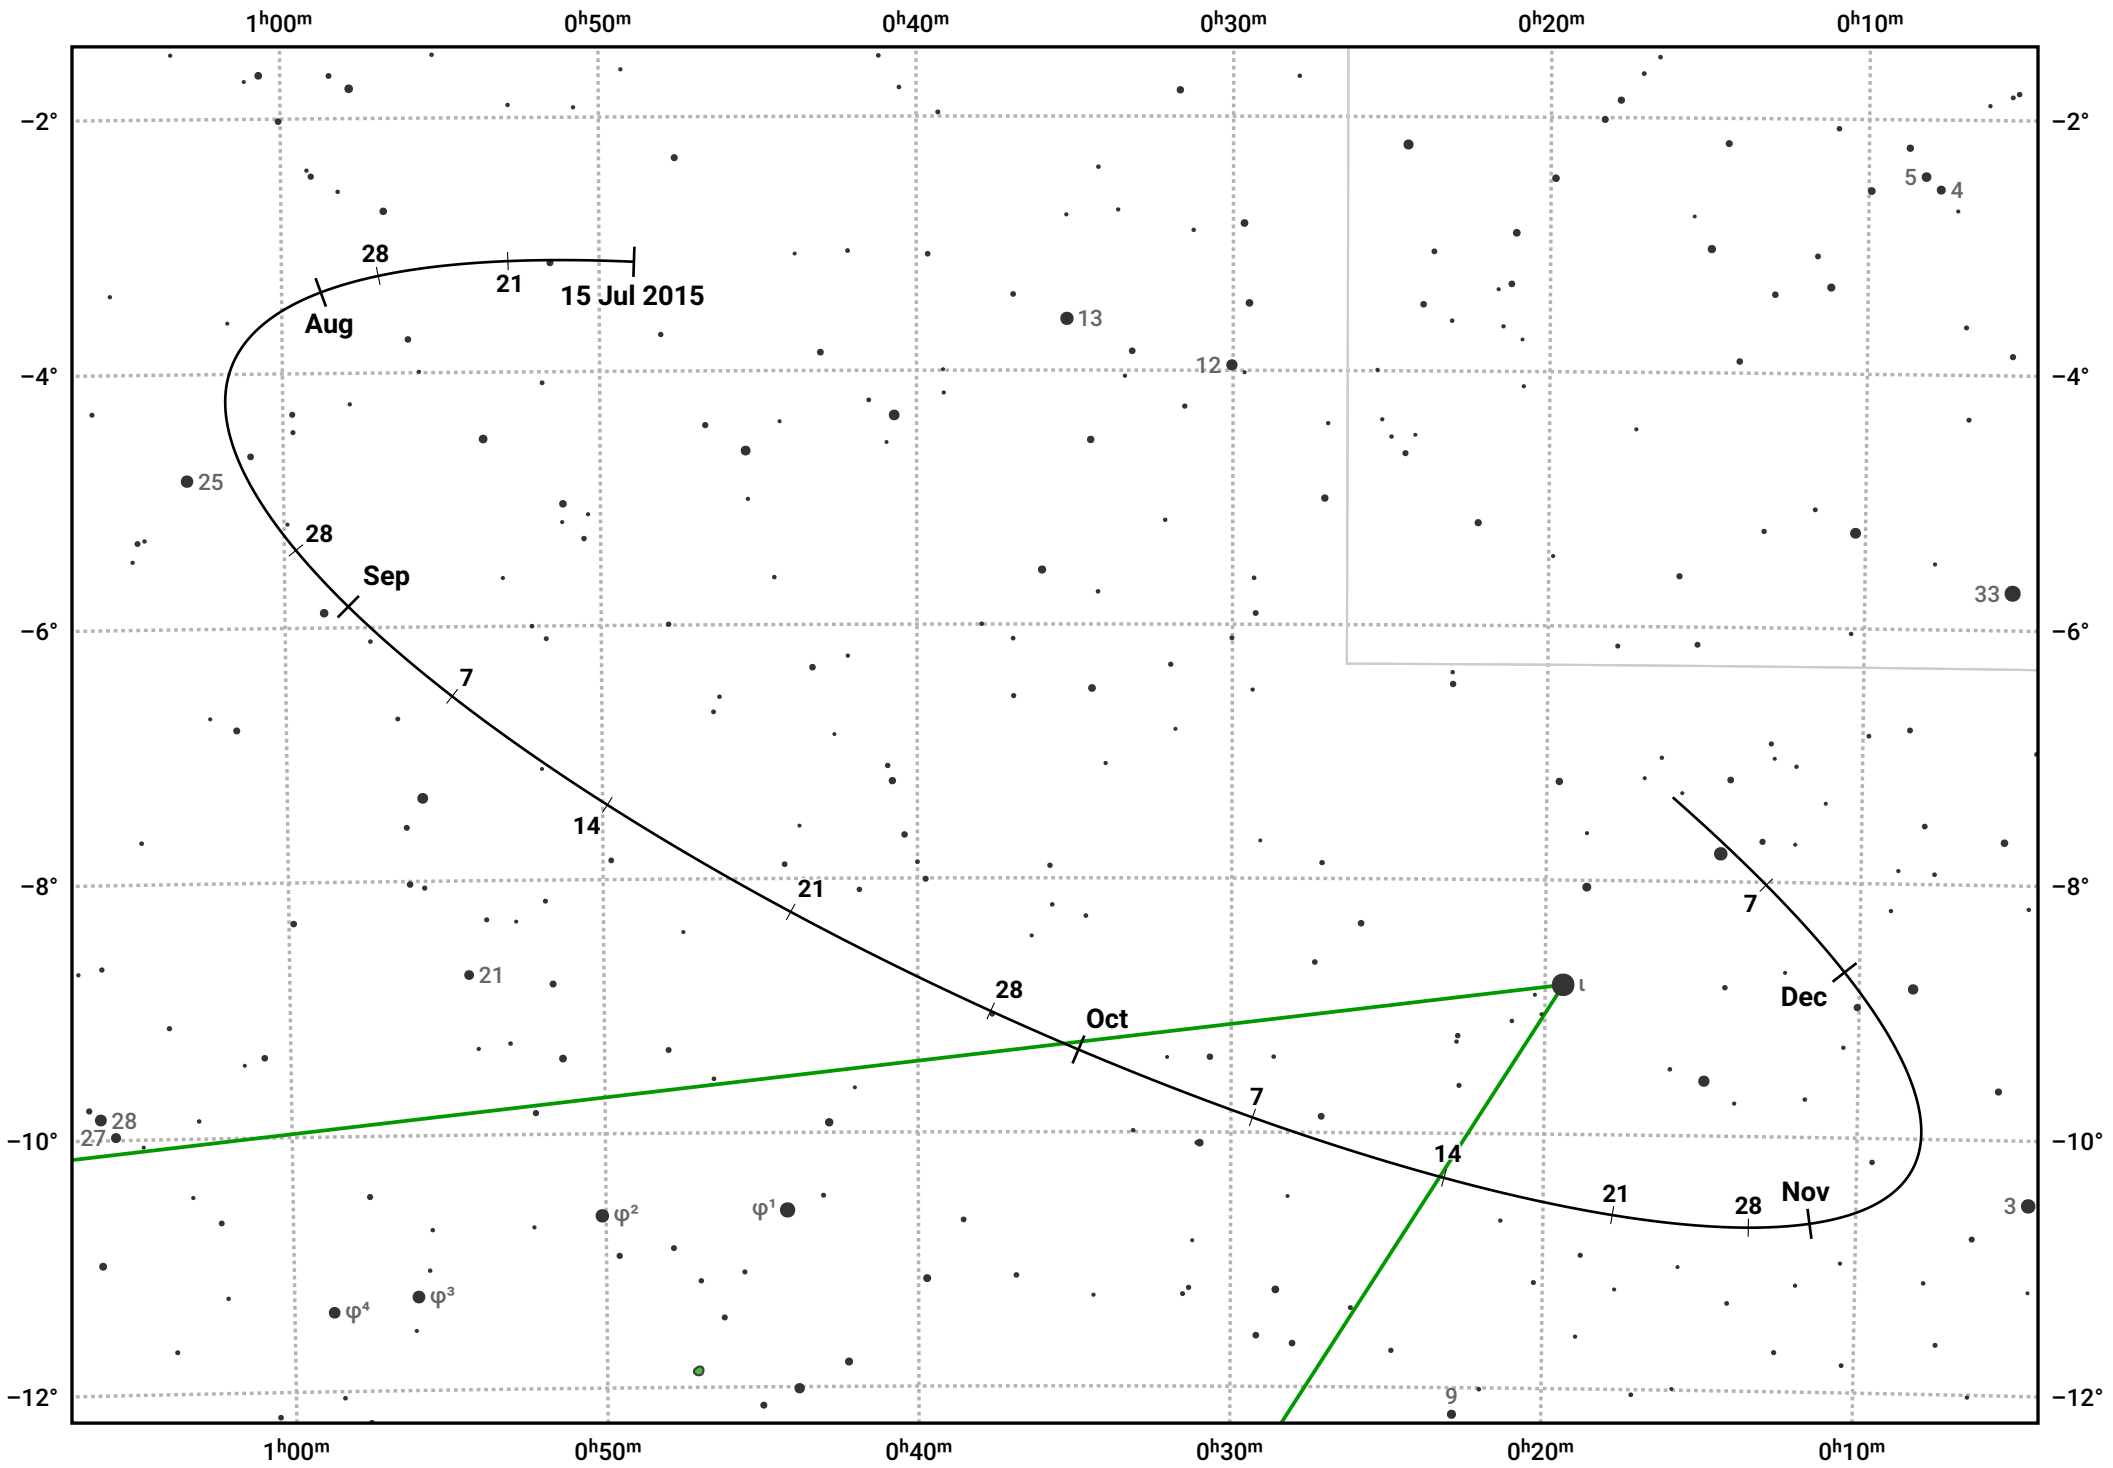

The path of Asteroid 4 Vesta around opposition on 28 Sep 2015

© Dominic Ford 2011–2024. Date markers placed at midnight UTC. Downloaded from <https://in-the-sky.org>

Magnitude scale: · 9.0 · 8.0 · 7.0 · 6.0 · 5.0 ● 4.0 ● 3.0

— Ecliptic Plane

● Galaxy ■ Bright nebula ● Open cluster ⊕ Globular cluster

Date	Mag	Phase
2015 Aug 1	7.4	96%
2015 Sep 1	6.8	99%
2015 Sep 9	6.6	99%
2015 Oct 1	6.4	100%
2015 Nov 1	7.1	98%
2015 Nov 27	7.6	97%
2015 Dec 1	7.7	96%