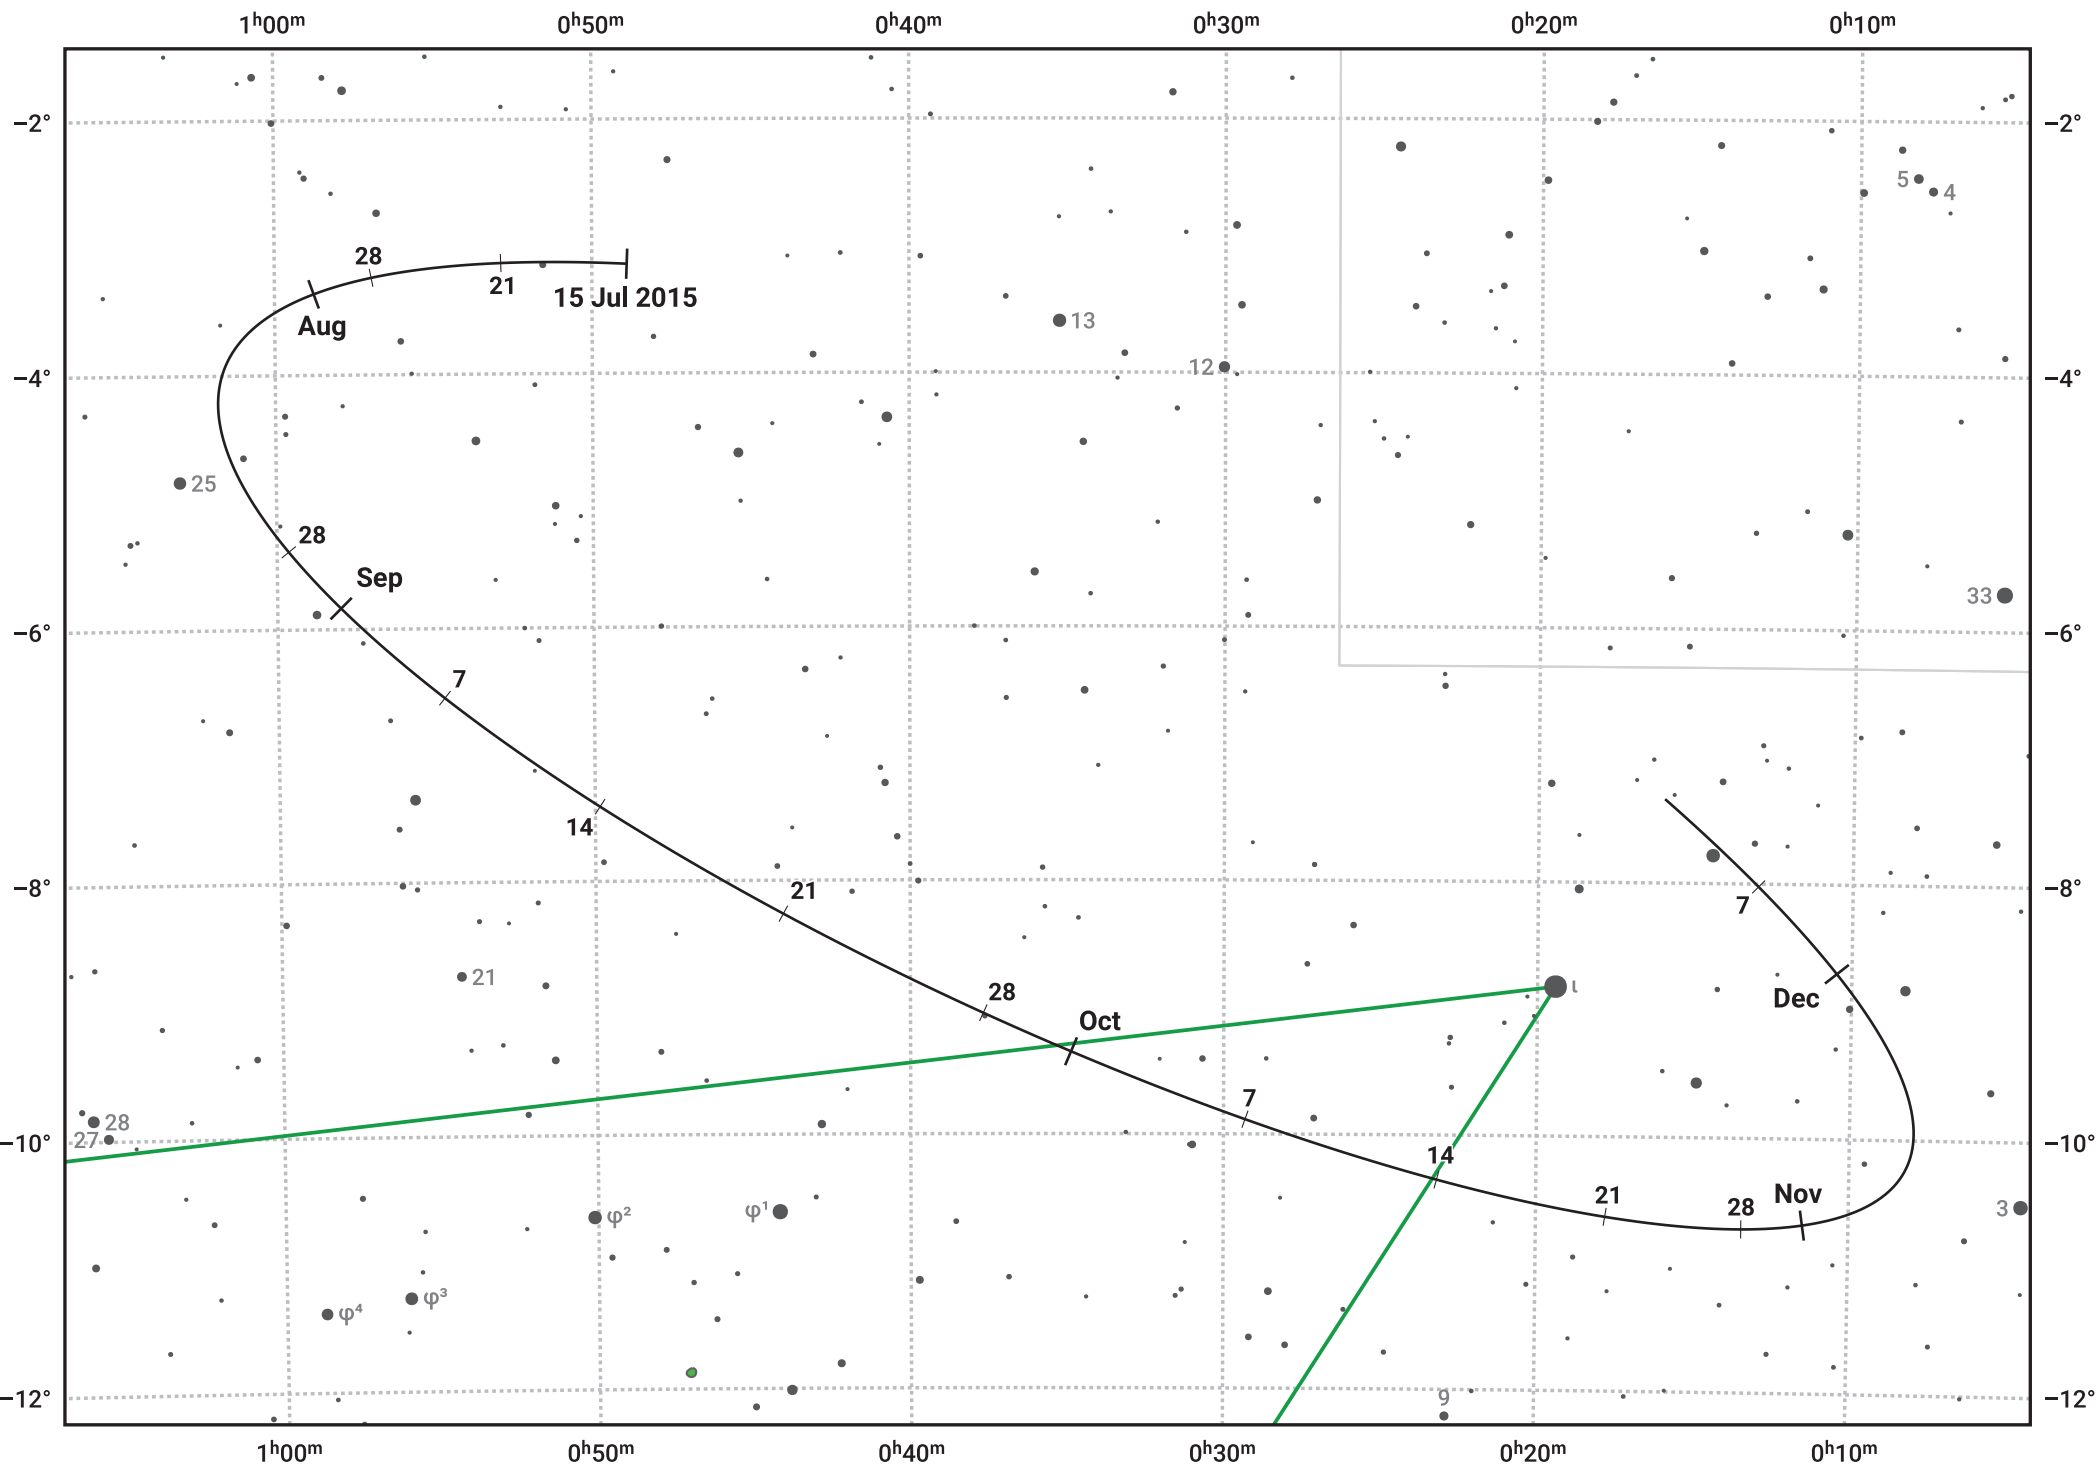

The path of Asteroid 4 Vesta around opposition on 28 Sep 2015

© Dominic Ford 2011–2024. Date markers placed at midnight UTC. Downloaded from <https://in-the-sky.org>

Magnitude scale: • 9.0 • 8.0 • 7.0 • 6.0 • 5.0 • 4.0 • 3.0

— Ecliptic Plane

● Galaxy ■ Bright nebula ● Open cluster ● Globular cluster

Date	Mag	Phase
2015 Aug 1	7.4	96%
2015 Sep 1	6.8	99%
2015 Sep 9	6.6	99%
2015 Oct 1	6.4	100%
2015 Nov 1	7.1	98%
2015 Nov 27	7.6	97%
2015 Dec 1	7.7	96%