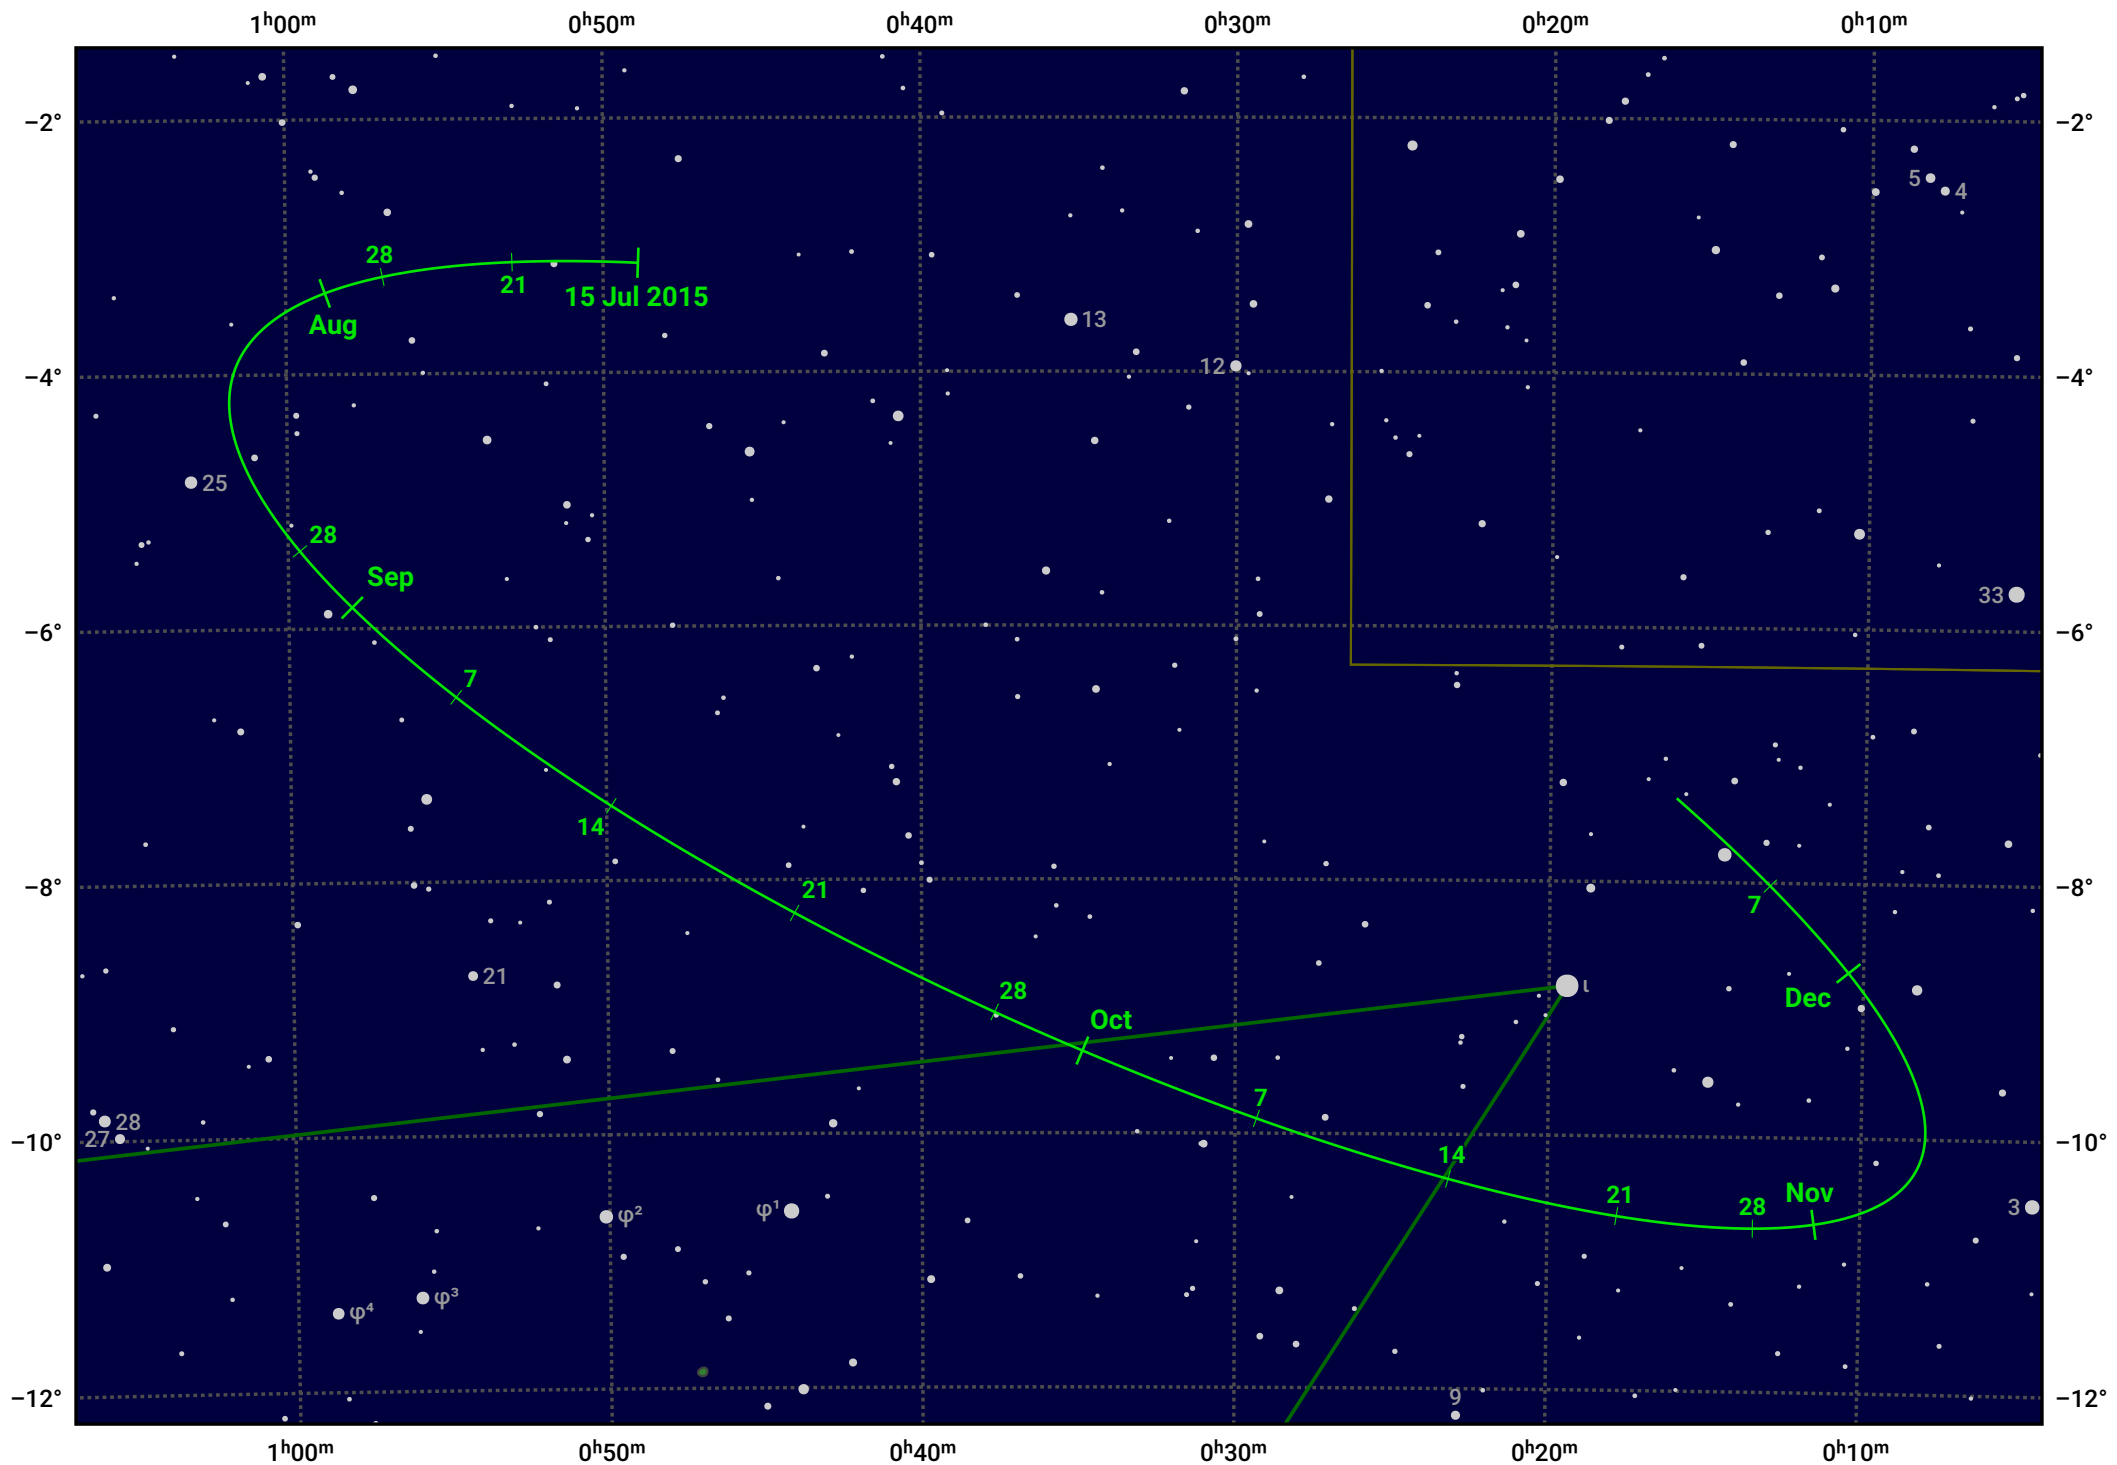

# The path of Asteroid 4 Vesta around opposition on 28 Sep 2015

© Dominic Ford 2011–2024. Date markers placed at midnight UTC. Downloaded from <https://in-the-sky.org>

Magnitude scale: ● 9.0 ● 8.0 ● 7.0 ● 6.0 ● 5.0 ● 4.0 ● 3.0

— Ecliptic Plane

● Galaxy ● Bright nebula ● Open cluster ● Globular cluster

Date	Mag	Phase
2015 Aug 1	7.4	96%
2015 Sep 1	6.8	99%
2015 Sep 9	6.6	99%
2015 Oct 1	6.4	100%
2015 Nov 1	7.1	98%
2015 Nov 27	7.6	97%
2015 Dec 1	7.7	96%