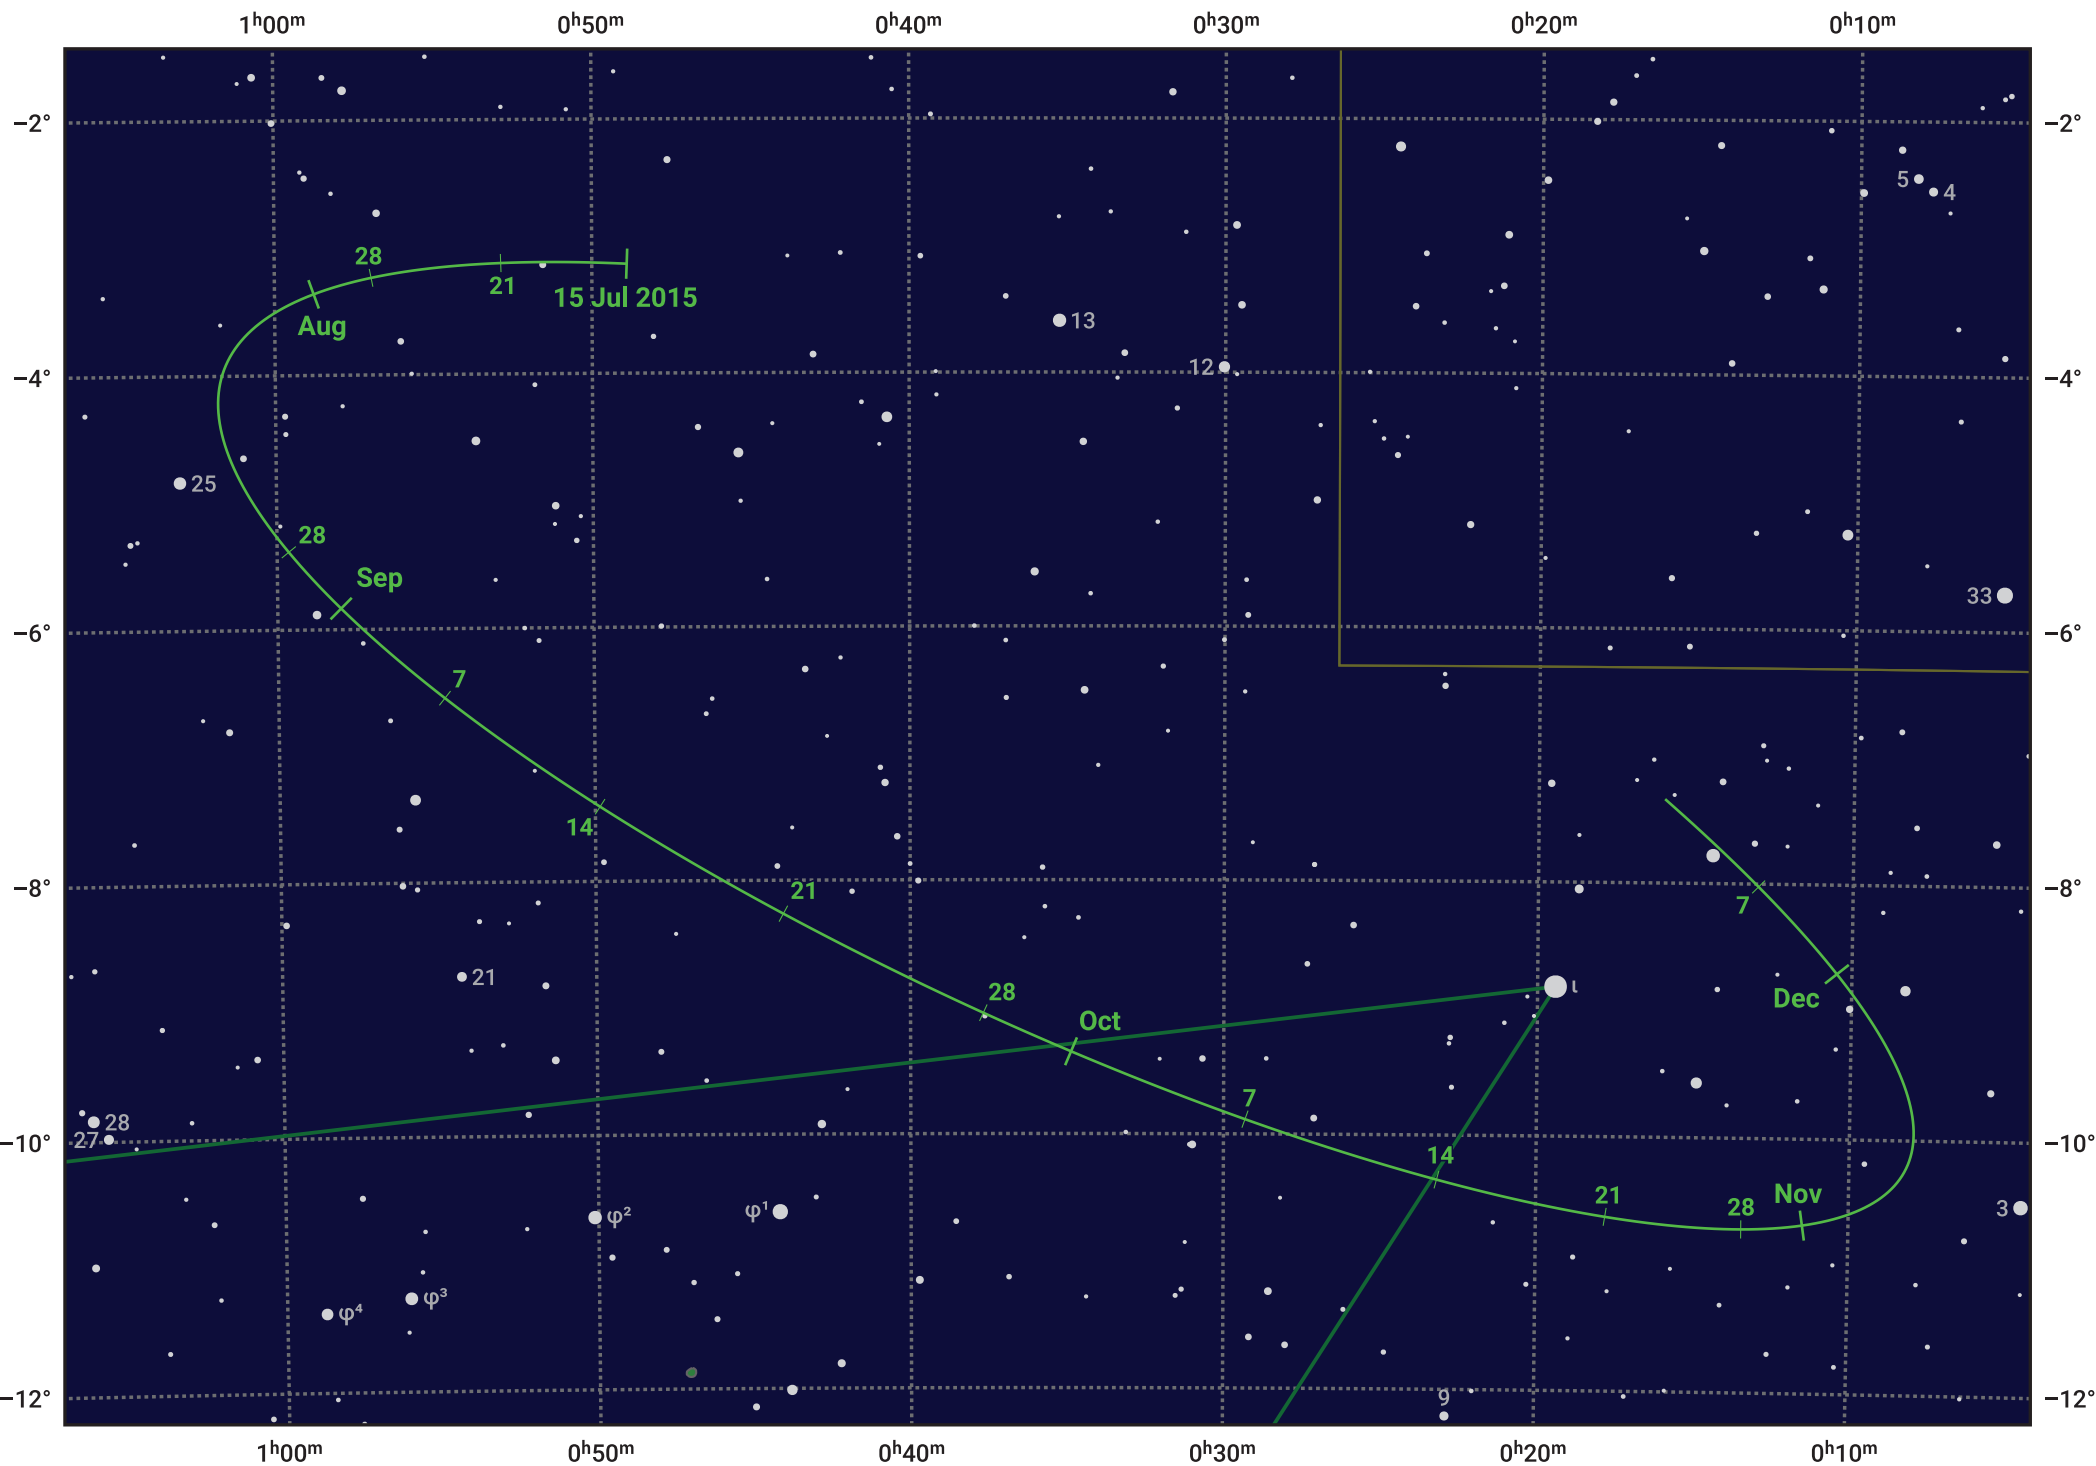

The path of Asteroid 4 Vesta around opposition on 28 Sep 2015

© Dominic Ford 2011–2024. Date markers placed at midnight UTC. Downloaded from <https://in-the-sky.org>

Magnitude scale: • 9.0 • 8.0 • 7.0 • 6.0 • 5.0 • 4.0 • 3.0

— Ecliptic Plane

- Galaxy
- Bright nebula
- Open cluster
- Globular cluster

Date	Mag	Phase
2015 Aug 1	7.4	96%
2015 Sep 1	6.8	99%
2015 Sep 9	6.6	99%
2015 Oct 1	6.4	100%
2015 Nov 1	7.1	98%
2015 Nov 27	7.6	97%
2015 Dec 1	7.7	96%