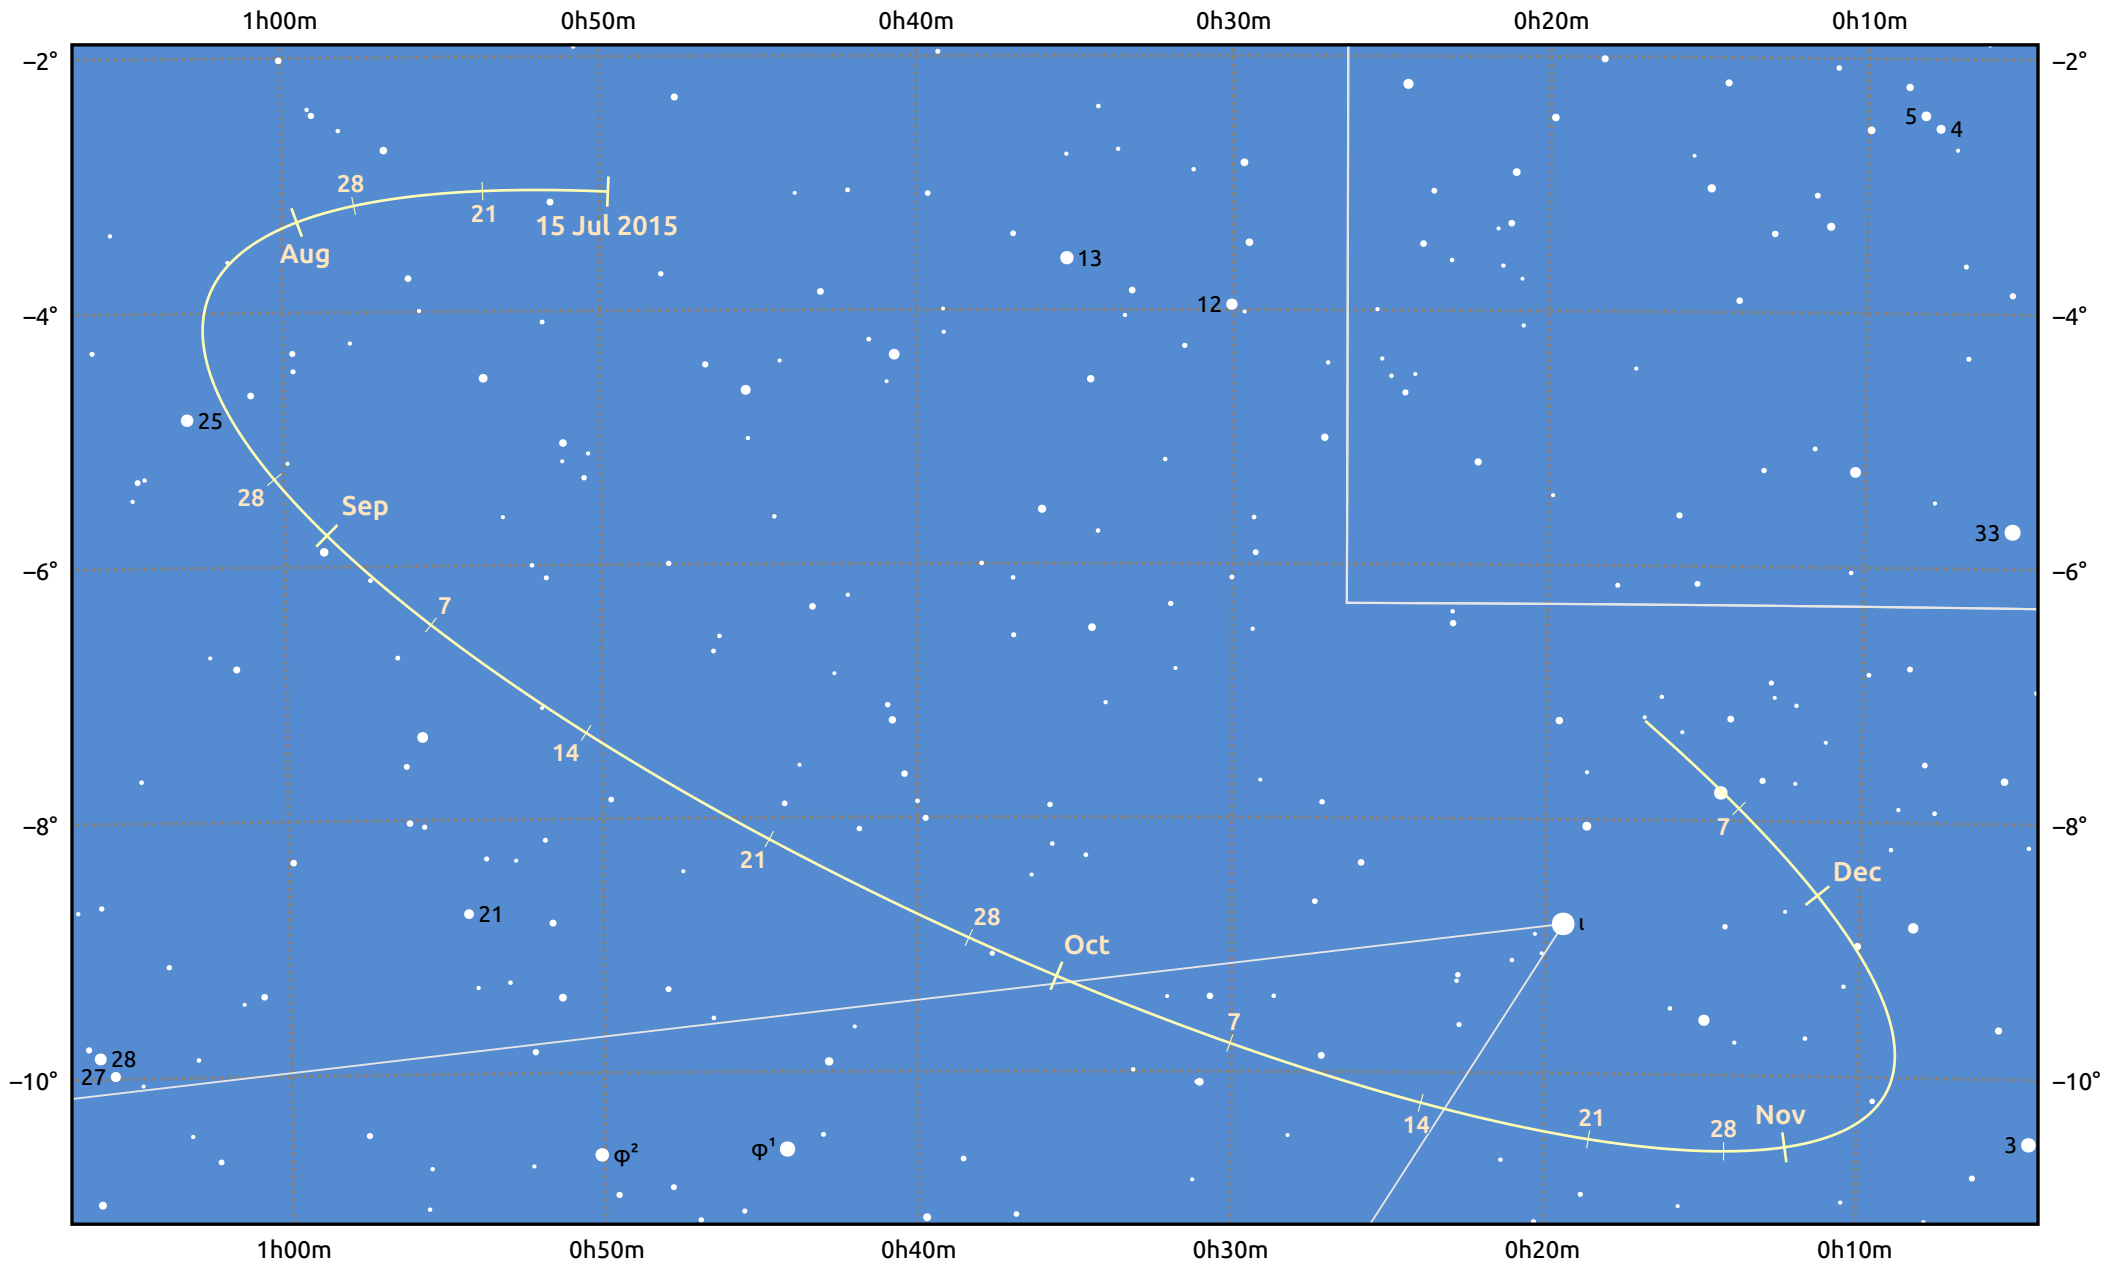

The path of Asteroid 4 Vesta around opposition on 28 Sep 2015

© Dominic Ford 2011–2025. Date markers placed at midnight UTC. Downloaded from <https://in-the-sky.org>

Magnitude scale: · 9.0 · 8.0 · 7.0 · 6.0 · 5.0 · 4.0 · 3.0

— Ecliptic Plane

Galaxy Bright nebula Open cluster Globular cluster Planetary nebula

Date	Mag	Phase
2015 Aug 1	7.4	96%
2015 Sep 1	6.8	99%
2015 Sep 9	6.6	99%
2015 Oct 1	6.4	100%
2015 Nov 1	7.1	98%
2015 Nov 27	7.6	97%
2015 Dec 1	7.7	96%