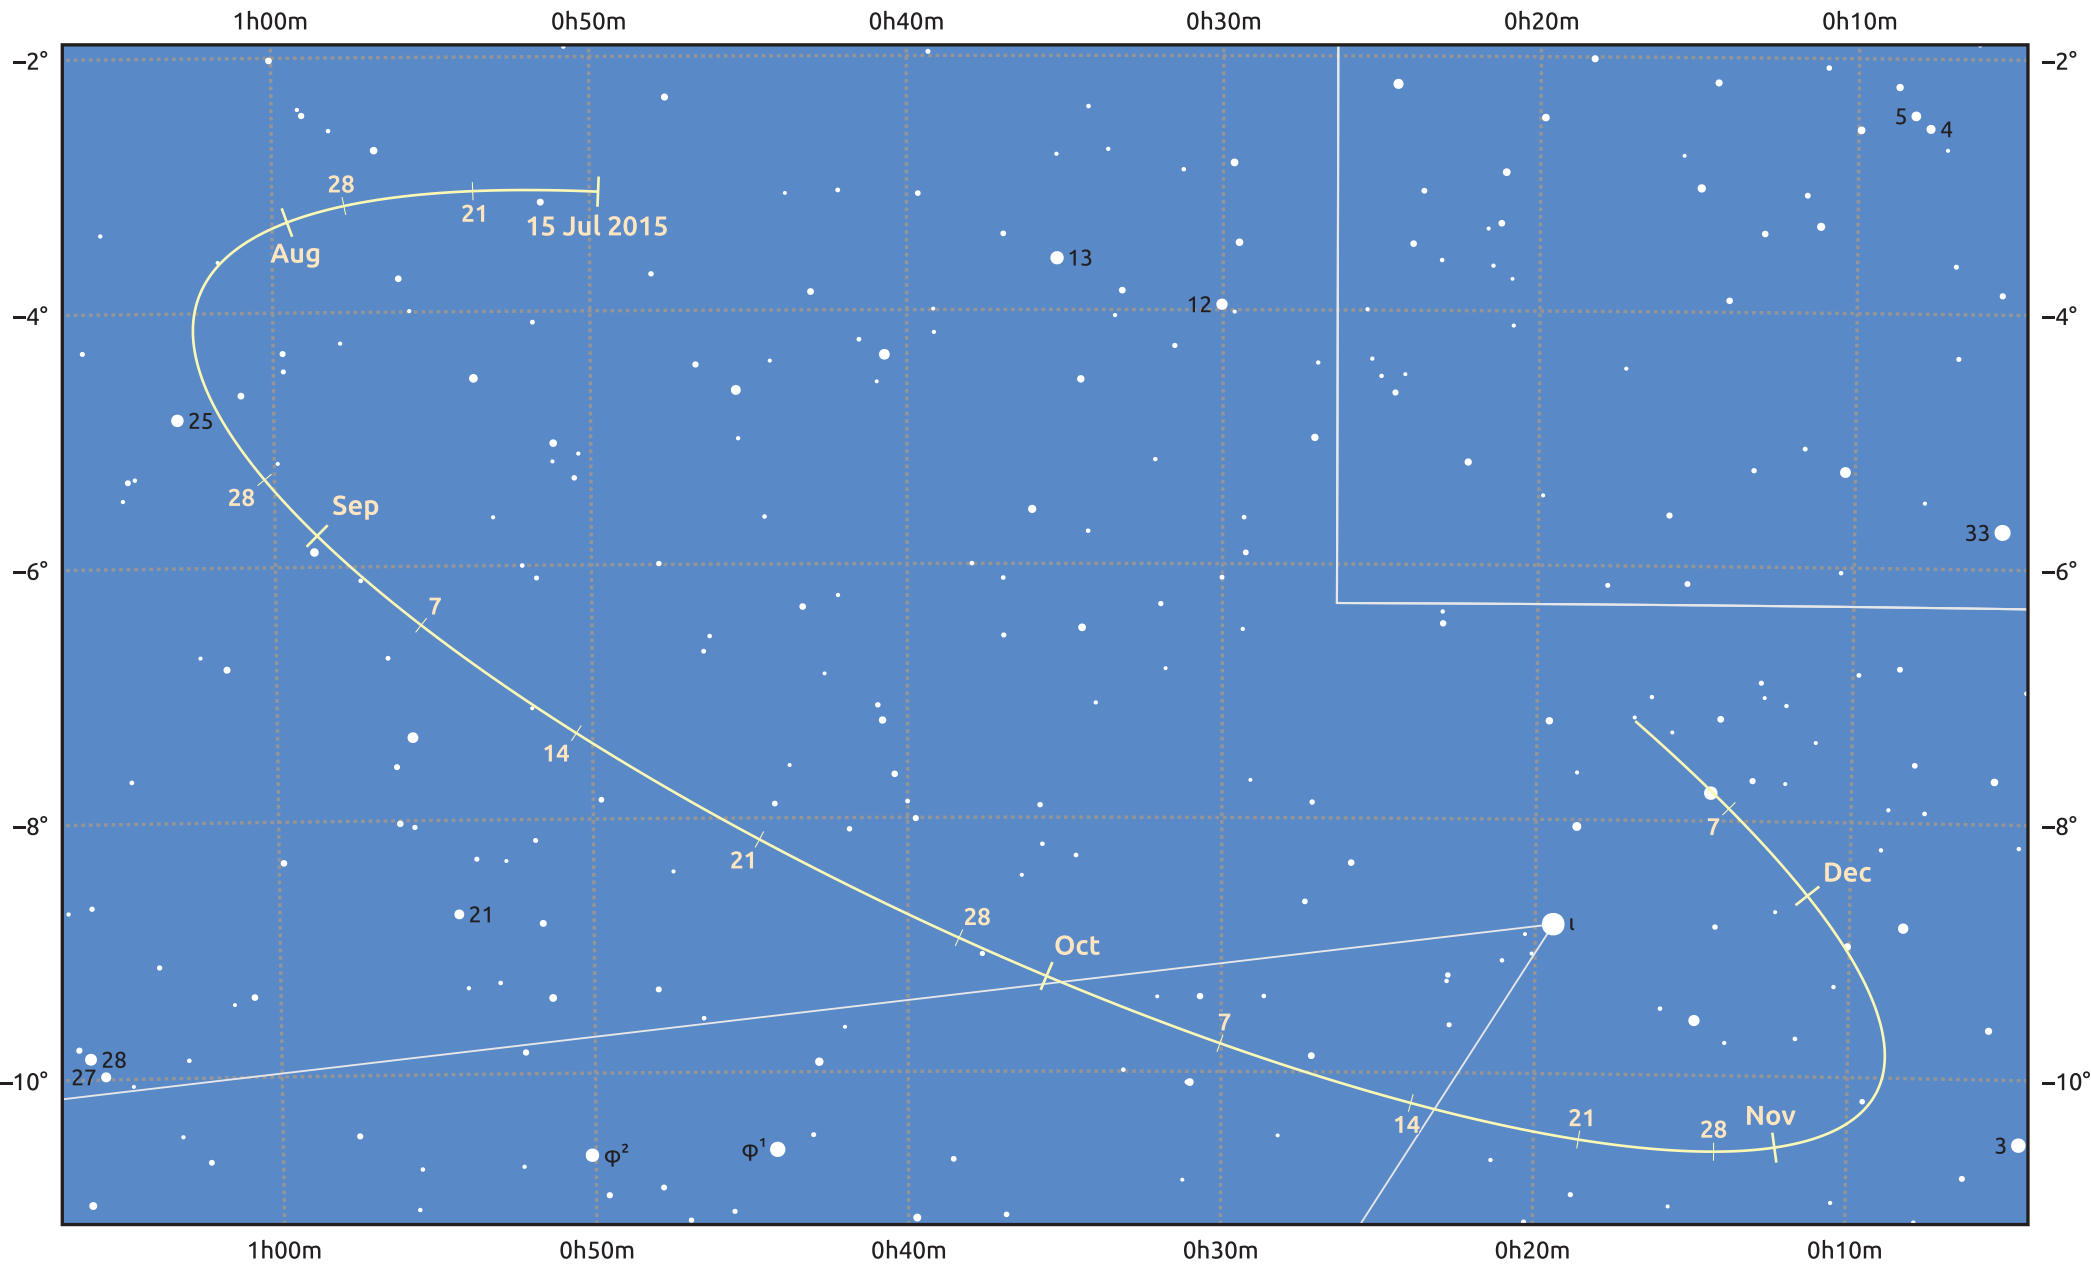

The path of Asteroid 4 Vesta around opposition on 28 Sep 2015

© Dominic Ford 2011–2025. Date markers placed at midnight UTC. Downloaded from <https://in-the-sky.org>

Magnitude scale: • 9.0 • 8.0 • 7.0 • 6.0 • 5.0 • 4.0 ● 3.0

— Ecliptic Plane

Galaxy Bright nebula Open cluster Globular cluster Planetary nebula

Date	Mag	Phase
2015 Aug 1	7.4	96%
2015 Sep 1	6.8	99%
2015 Sep 9	6.6	99%
2015 Oct 1	6.4	100%
2015 Nov 1	7.1	98%
2015 Nov 27	7.6	97%
2015 Dec 1	7.7	96%