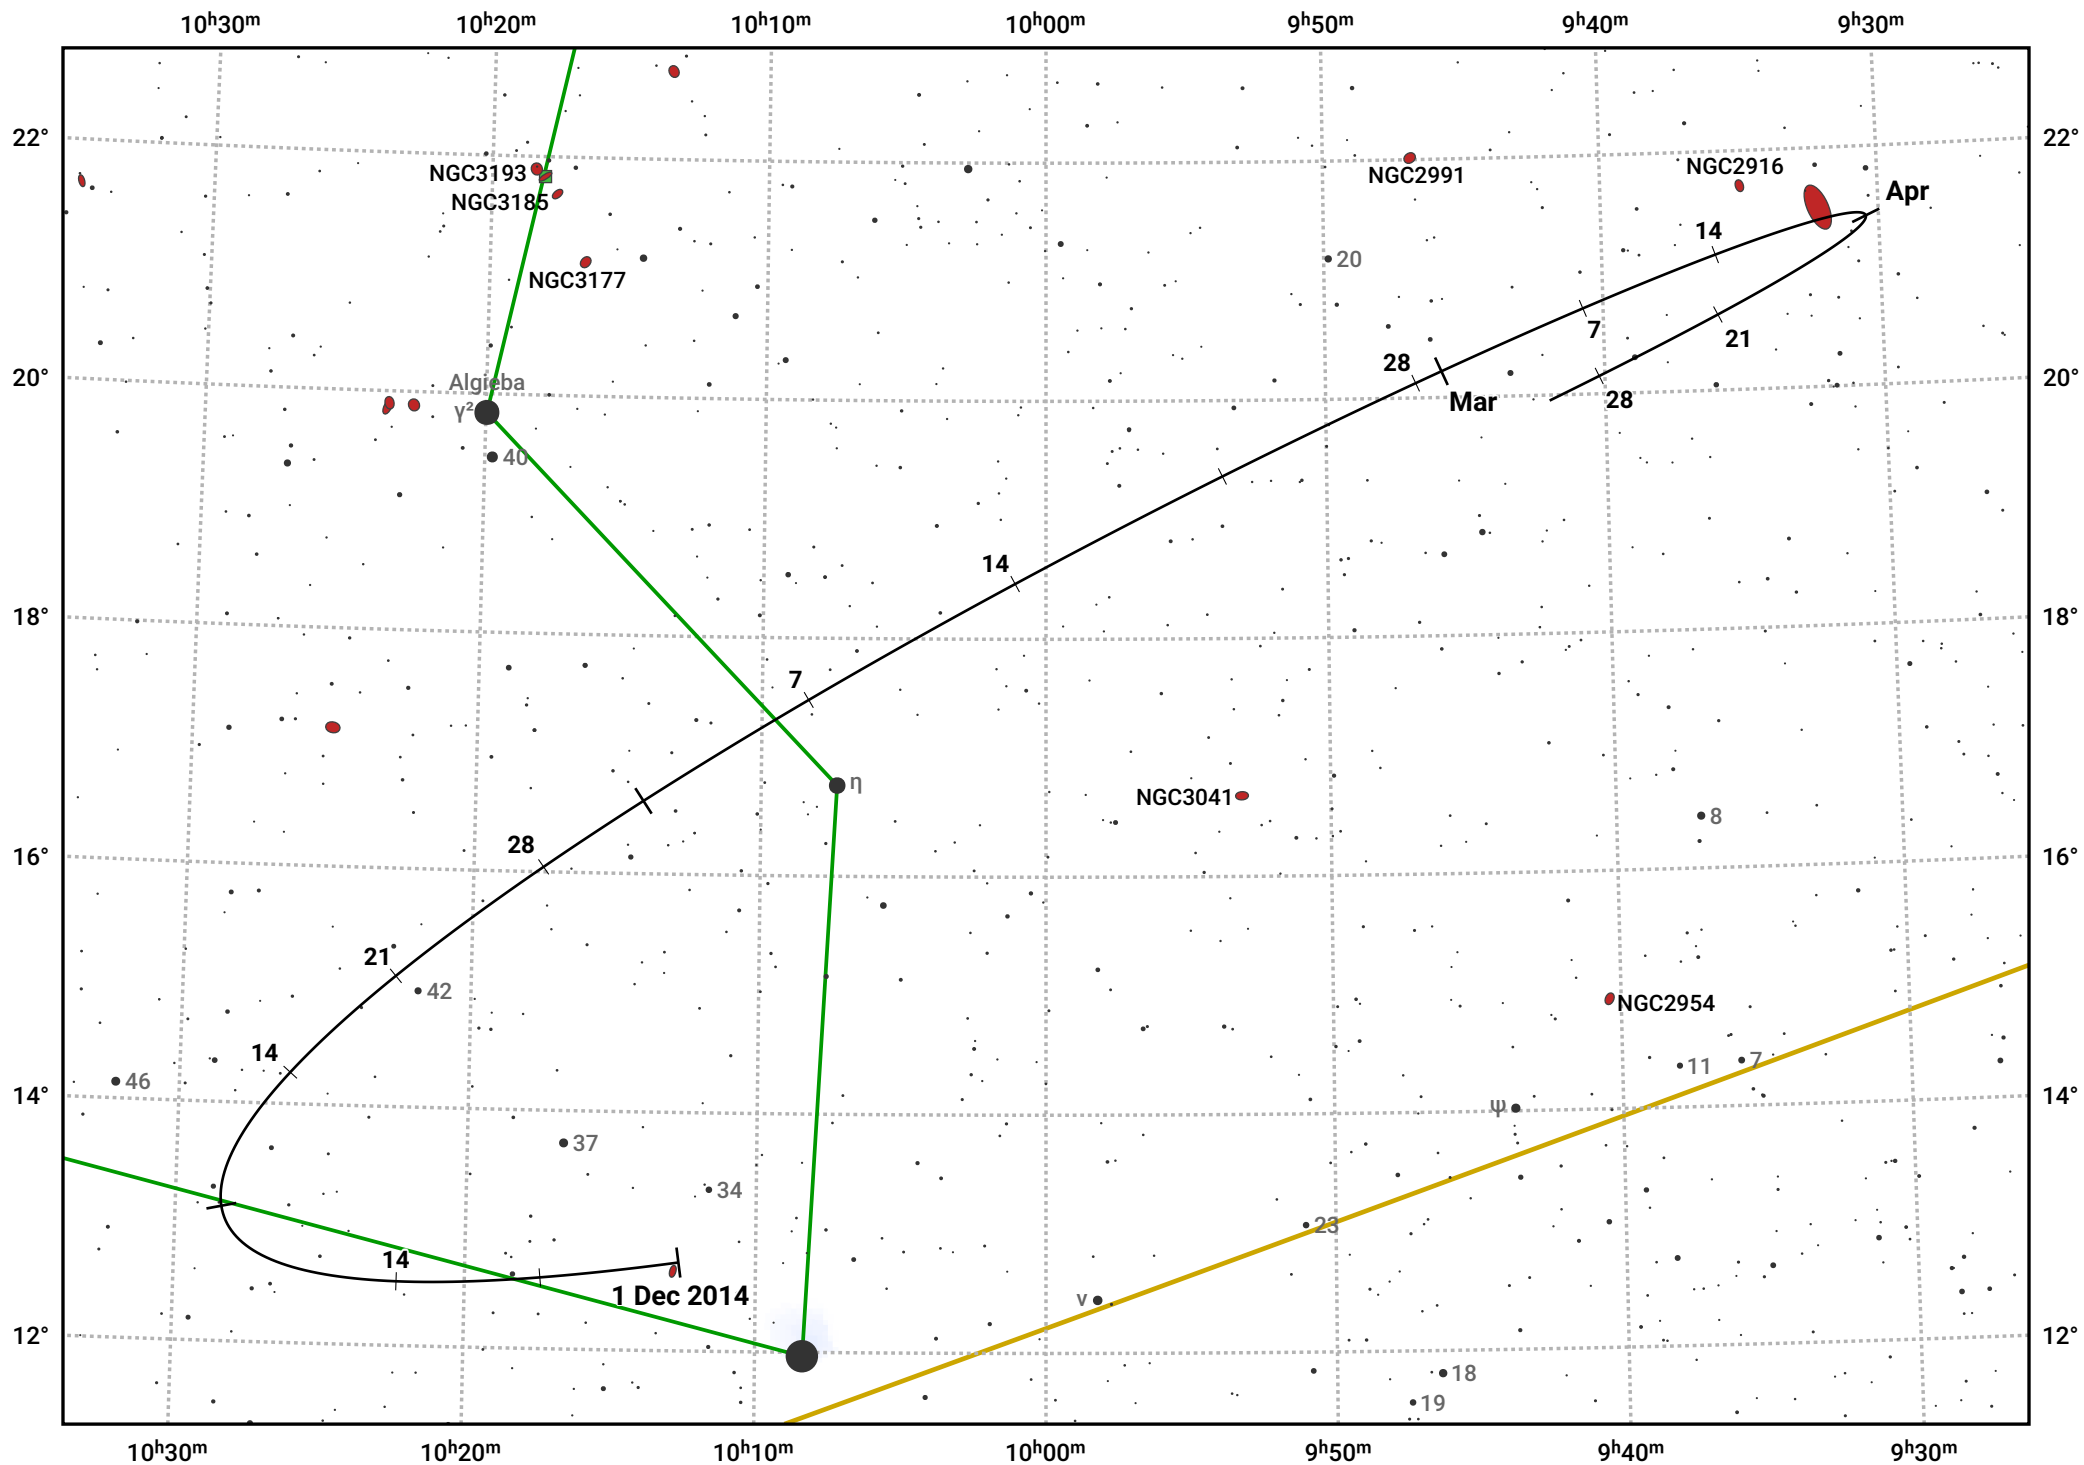

The path of Asteroid 8 Flora around opposition on 14 Feb 2015

© Dominic Ford 2011–2024. Date markers placed at midnight UTC. Downloaded from <https://in-the-sky.org>

Magnitude scale: 10.0 9.0 8.0 7.0 6.0 5.0 4.0 3.0 2.0 1.0

— Ecliptic Plane

- Galaxy
- Bright nebula
- Open cluster
- ⊕ Globular cluster

Date	Mag	Phase
2014 Dec 1	10.7	94%
2015 Jan 1	10.2	97%
2015 Jan 24	9.7	99%
2015 Feb 1	9.5	100%
2015 Mar 1	9.6	99%
2015 Apr 1	10.5	97%
2015 Apr 9	10.7	96%