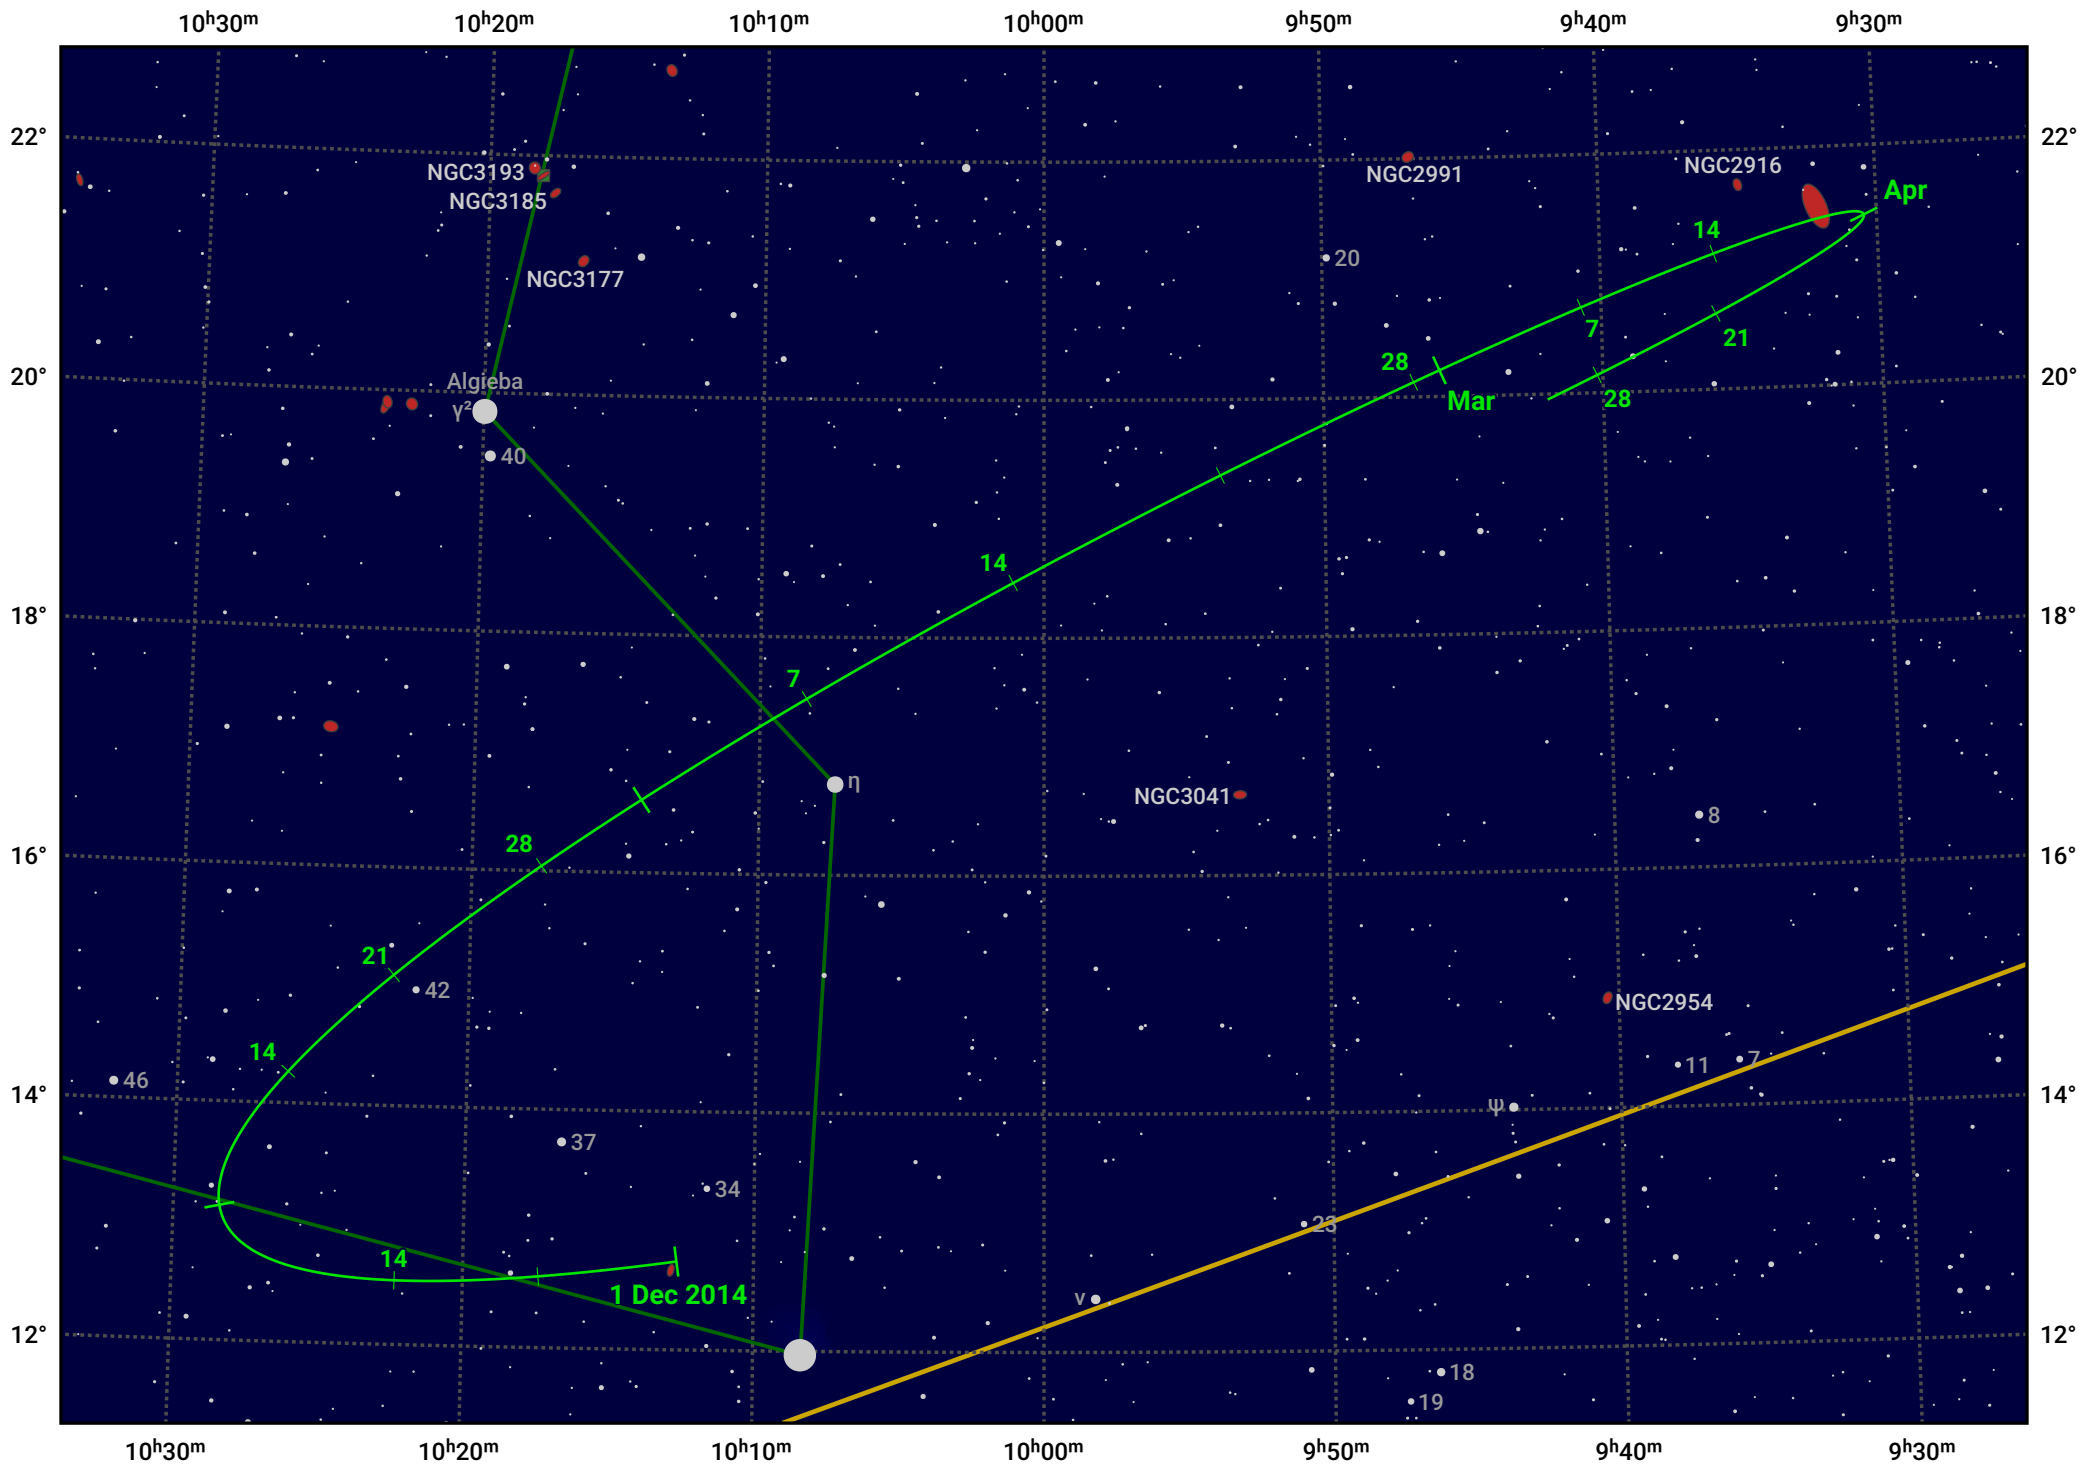

The path of Asteroid 8 Flora around opposition on 14 Feb 2015

© Dominic Ford 2011–2024. Date markers placed at midnight UTC. Downloaded from <https://in-the-sky.org>

Magnitude scale: 10.0 9.0 8.0 7.0 6.0 5.0 4.0 3.0 2.0 1.0

— Ecliptic Plane

- Galaxy
- Bright nebula
- Open cluster
- Globular cluster

Date	Mag	Phase
2014 Dec 1	10.7	94%
2015 Jan 1	10.2	97%
2015 Jan 24	9.7	99%
2015 Feb 1	9.5	100%
2015 Mar 1	9.6	99%
2015 Apr 1	10.5	97%
2015 Apr 9	10.7	96%