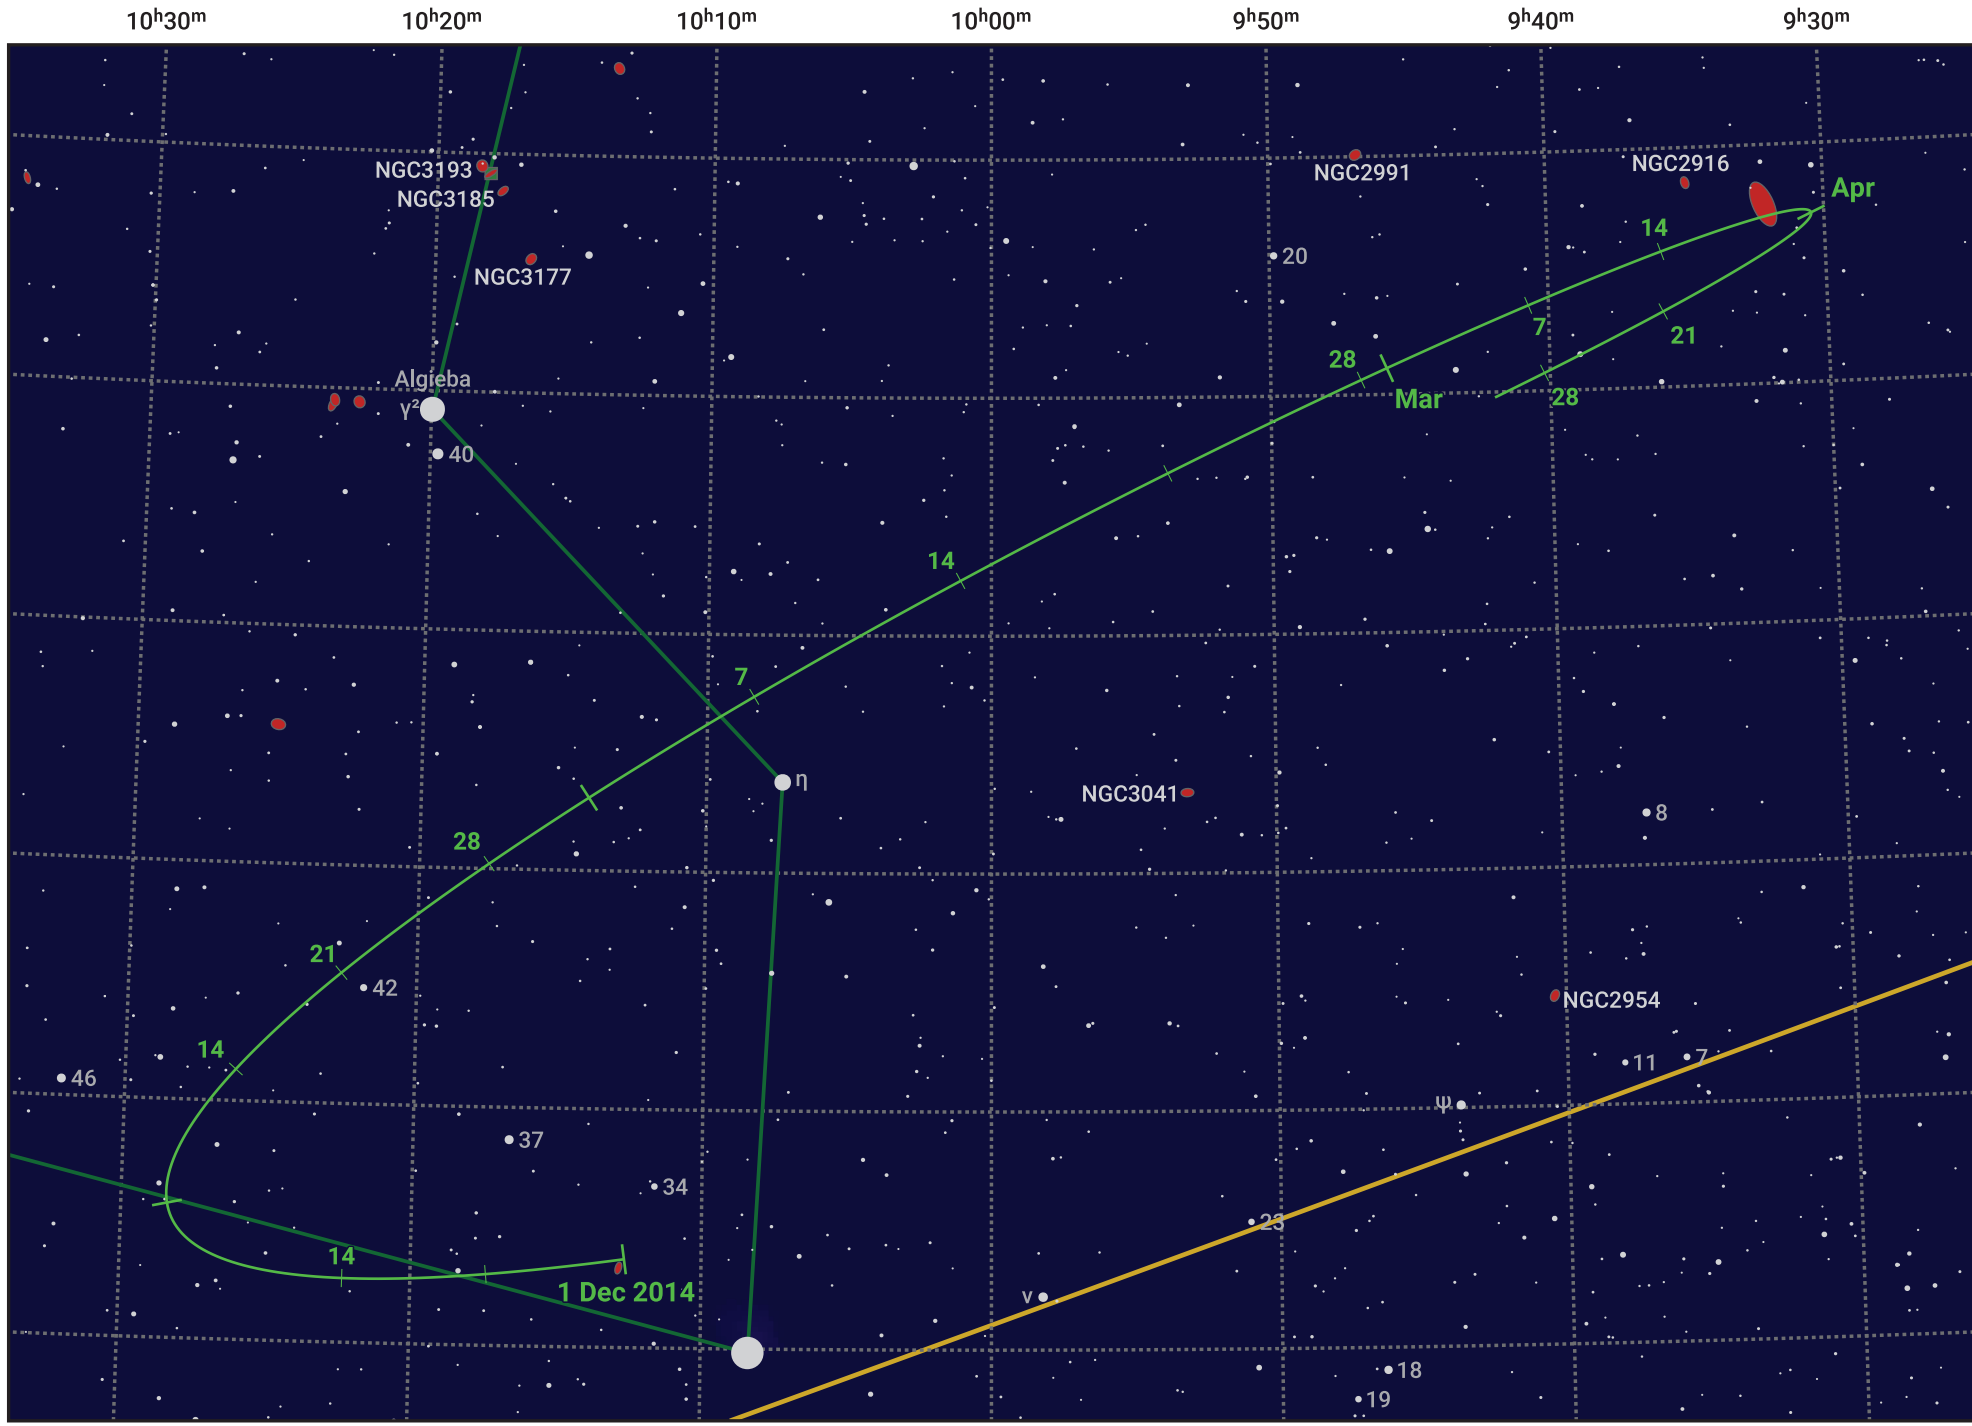

The path of Asteroid 8 Flora around opposition on 14 Feb 2015

© Dominic Ford 2011–2024. Date markers placed at midnight UTC. Downloaded from <https://in-the-sky.org>

Magnitude scale: 10.0 9.0 8.0 7.0 6.0 5.0 4.0 3.0 2.0 1.0

— Ecliptic Plane

- Galaxy
- Bright nebula
- Open cluster
- Globular cluster

Date	Mag	Phase
2014 Dec 1	10.7	94%
2015 Jan 1	10.2	97%
2015 Jan 24	9.7	99%
2015 Feb 1	9.5	100%
2015 Mar 1	9.6	99%
2015 Apr 1	10.5	97%
2015 Apr 9	10.7	96%